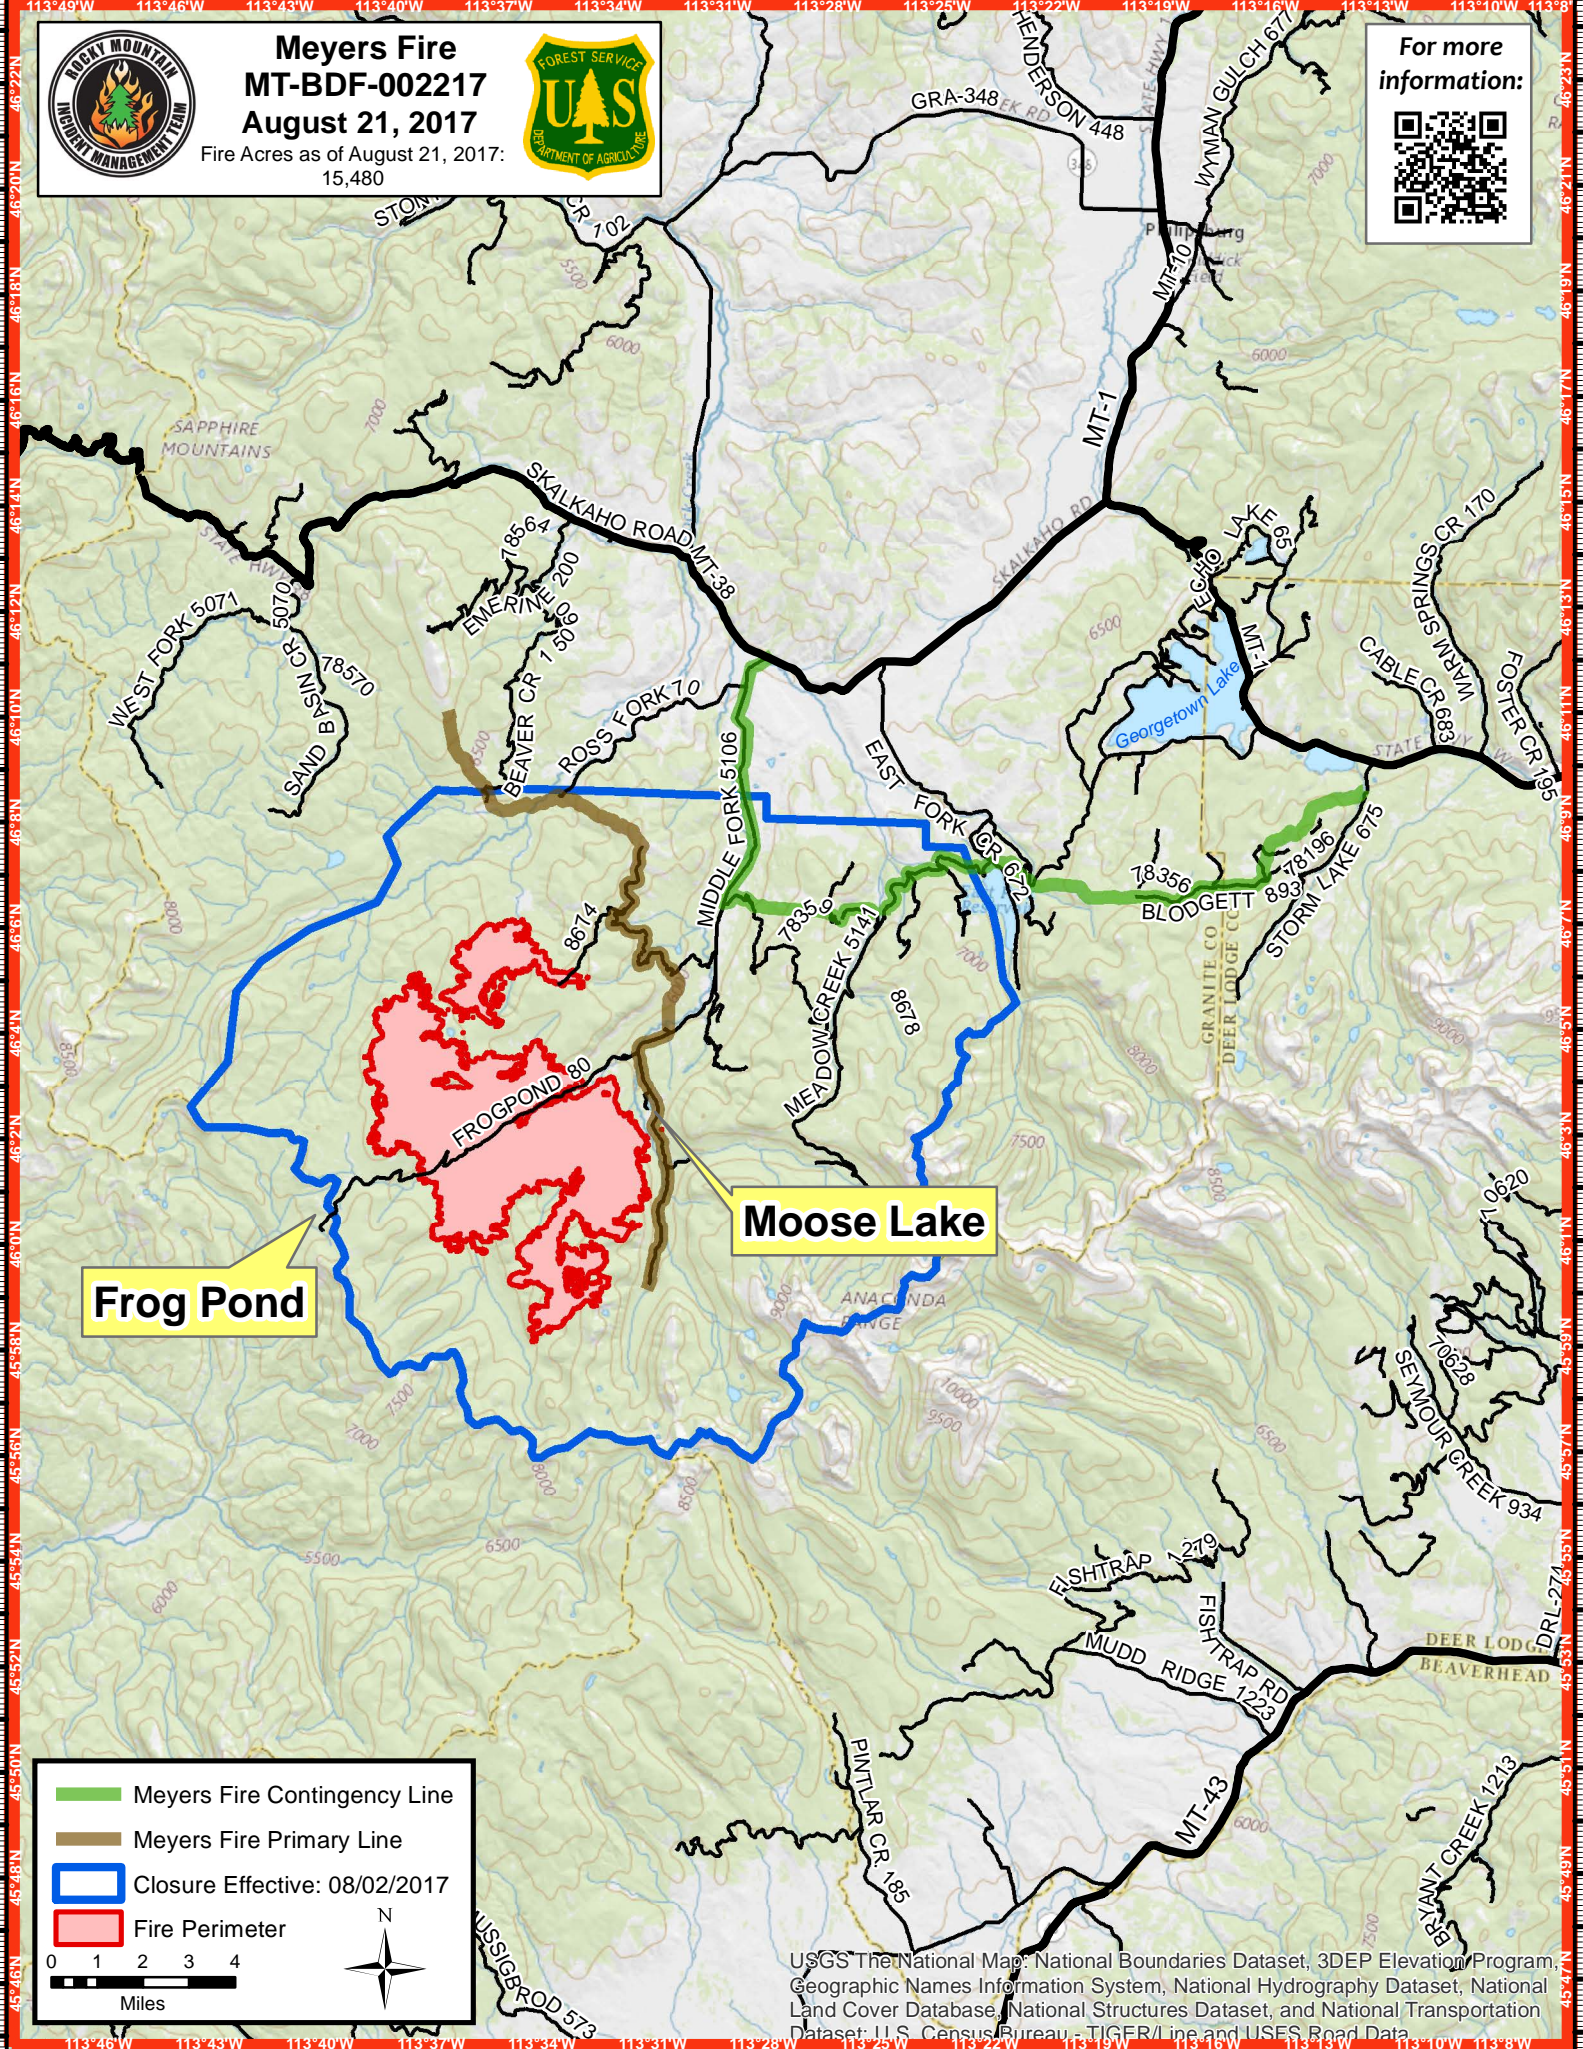

Meyers Fire MT-BDF-002217 August 21, 2017

Fire Acres as of August 21, 2017:
15,480

For more information:

Frog Pond

Moose Lake

- Meyers Fire Contingency Line
- Meyers Fire Primary Line
- Closure Effective: 08/02/2017
- Fire Perimeter

0 1 2 3 4
Miles

USGS The National Map: National Boundaries Dataset, 3DEP Elevation Program, Geographic Names Information System, National Hydrography Dataset, National Land Cover Database, National Structures Dataset, and National Transportation Dataset; U.S. Census Bureau - TIGER/Line and USES Road Data