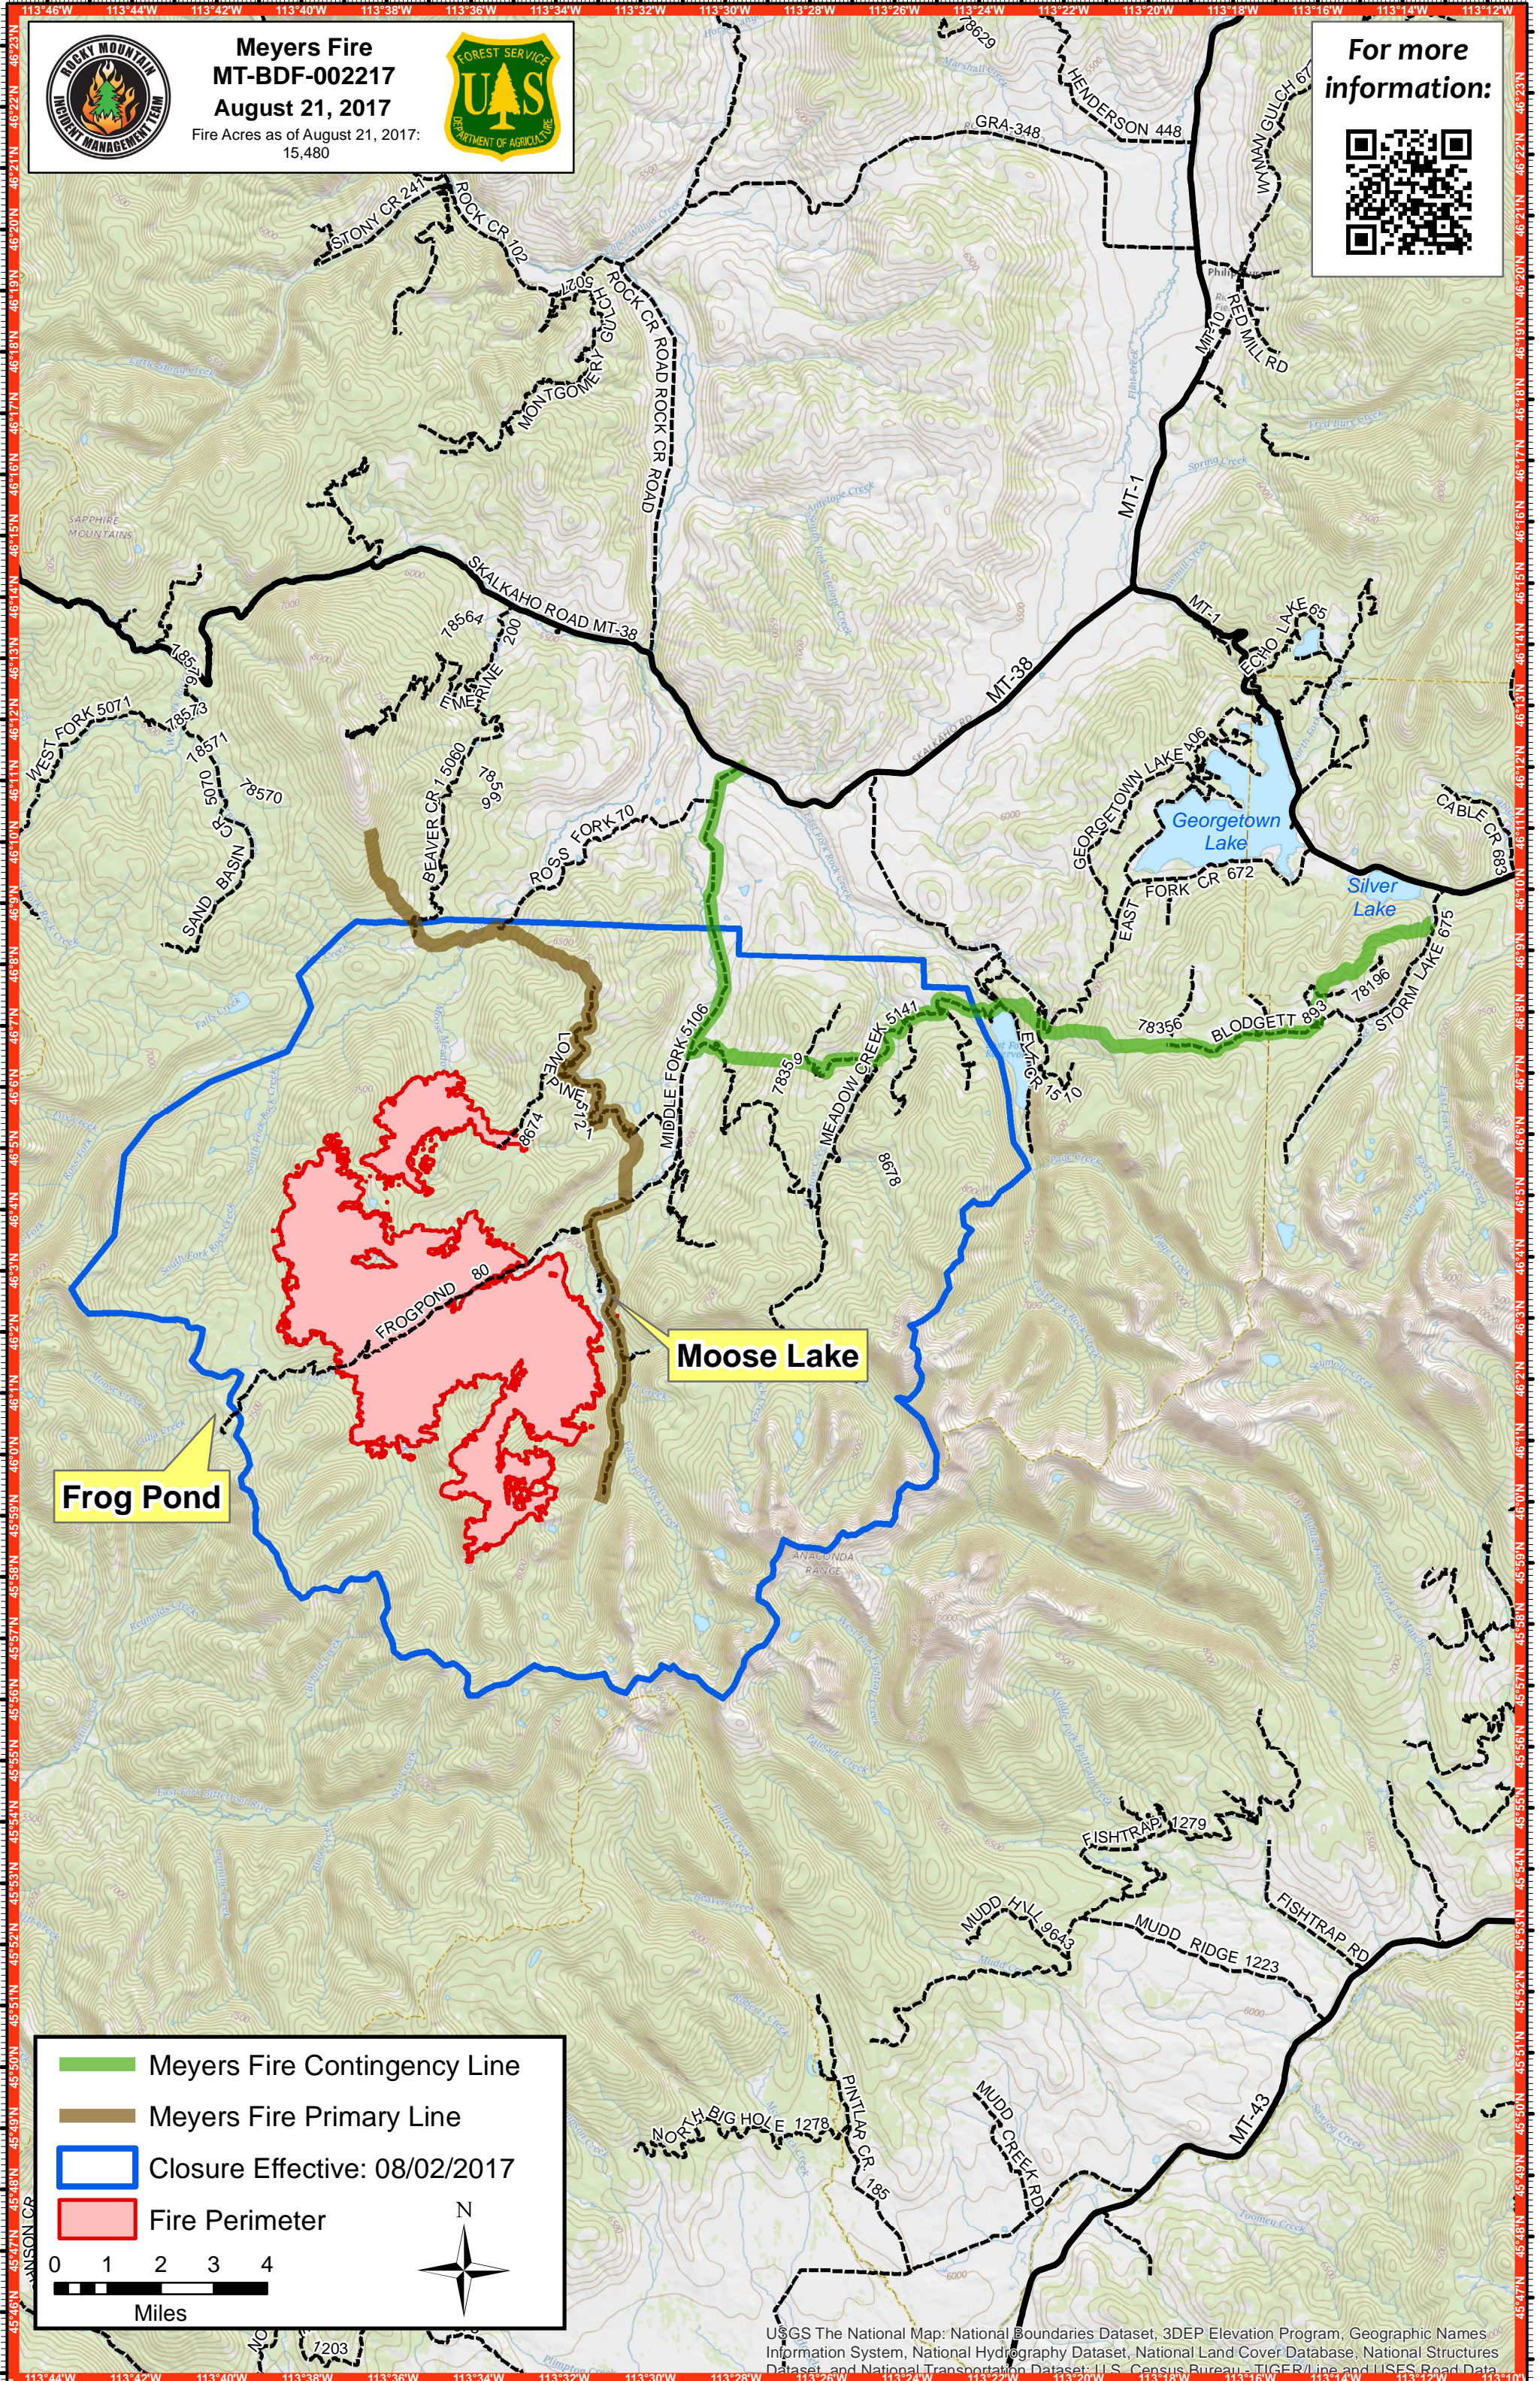

# Meyers Fire MT-BDF-002217 August 21, 2017

Fire Acres as of August 21, 2017:  
15,480

For more information:

**Frog Pond**

**Moose Lake**

- Meyers Fire Contingency Line
- Meyers Fire Primary Line
- Closure Effective: 08/02/2017
- Fire Perimeter

0 1 2 3 4  
Miles

USGS The National Map: National Boundaries Dataset, 3DEP Elevation Program, Geographic Names Information System, National Hydrography Dataset, National Land Cover Database, National Structures Dataset, and National Transportation Dataset; U.S. Census Bureau TIGER/Line and USES Road Data