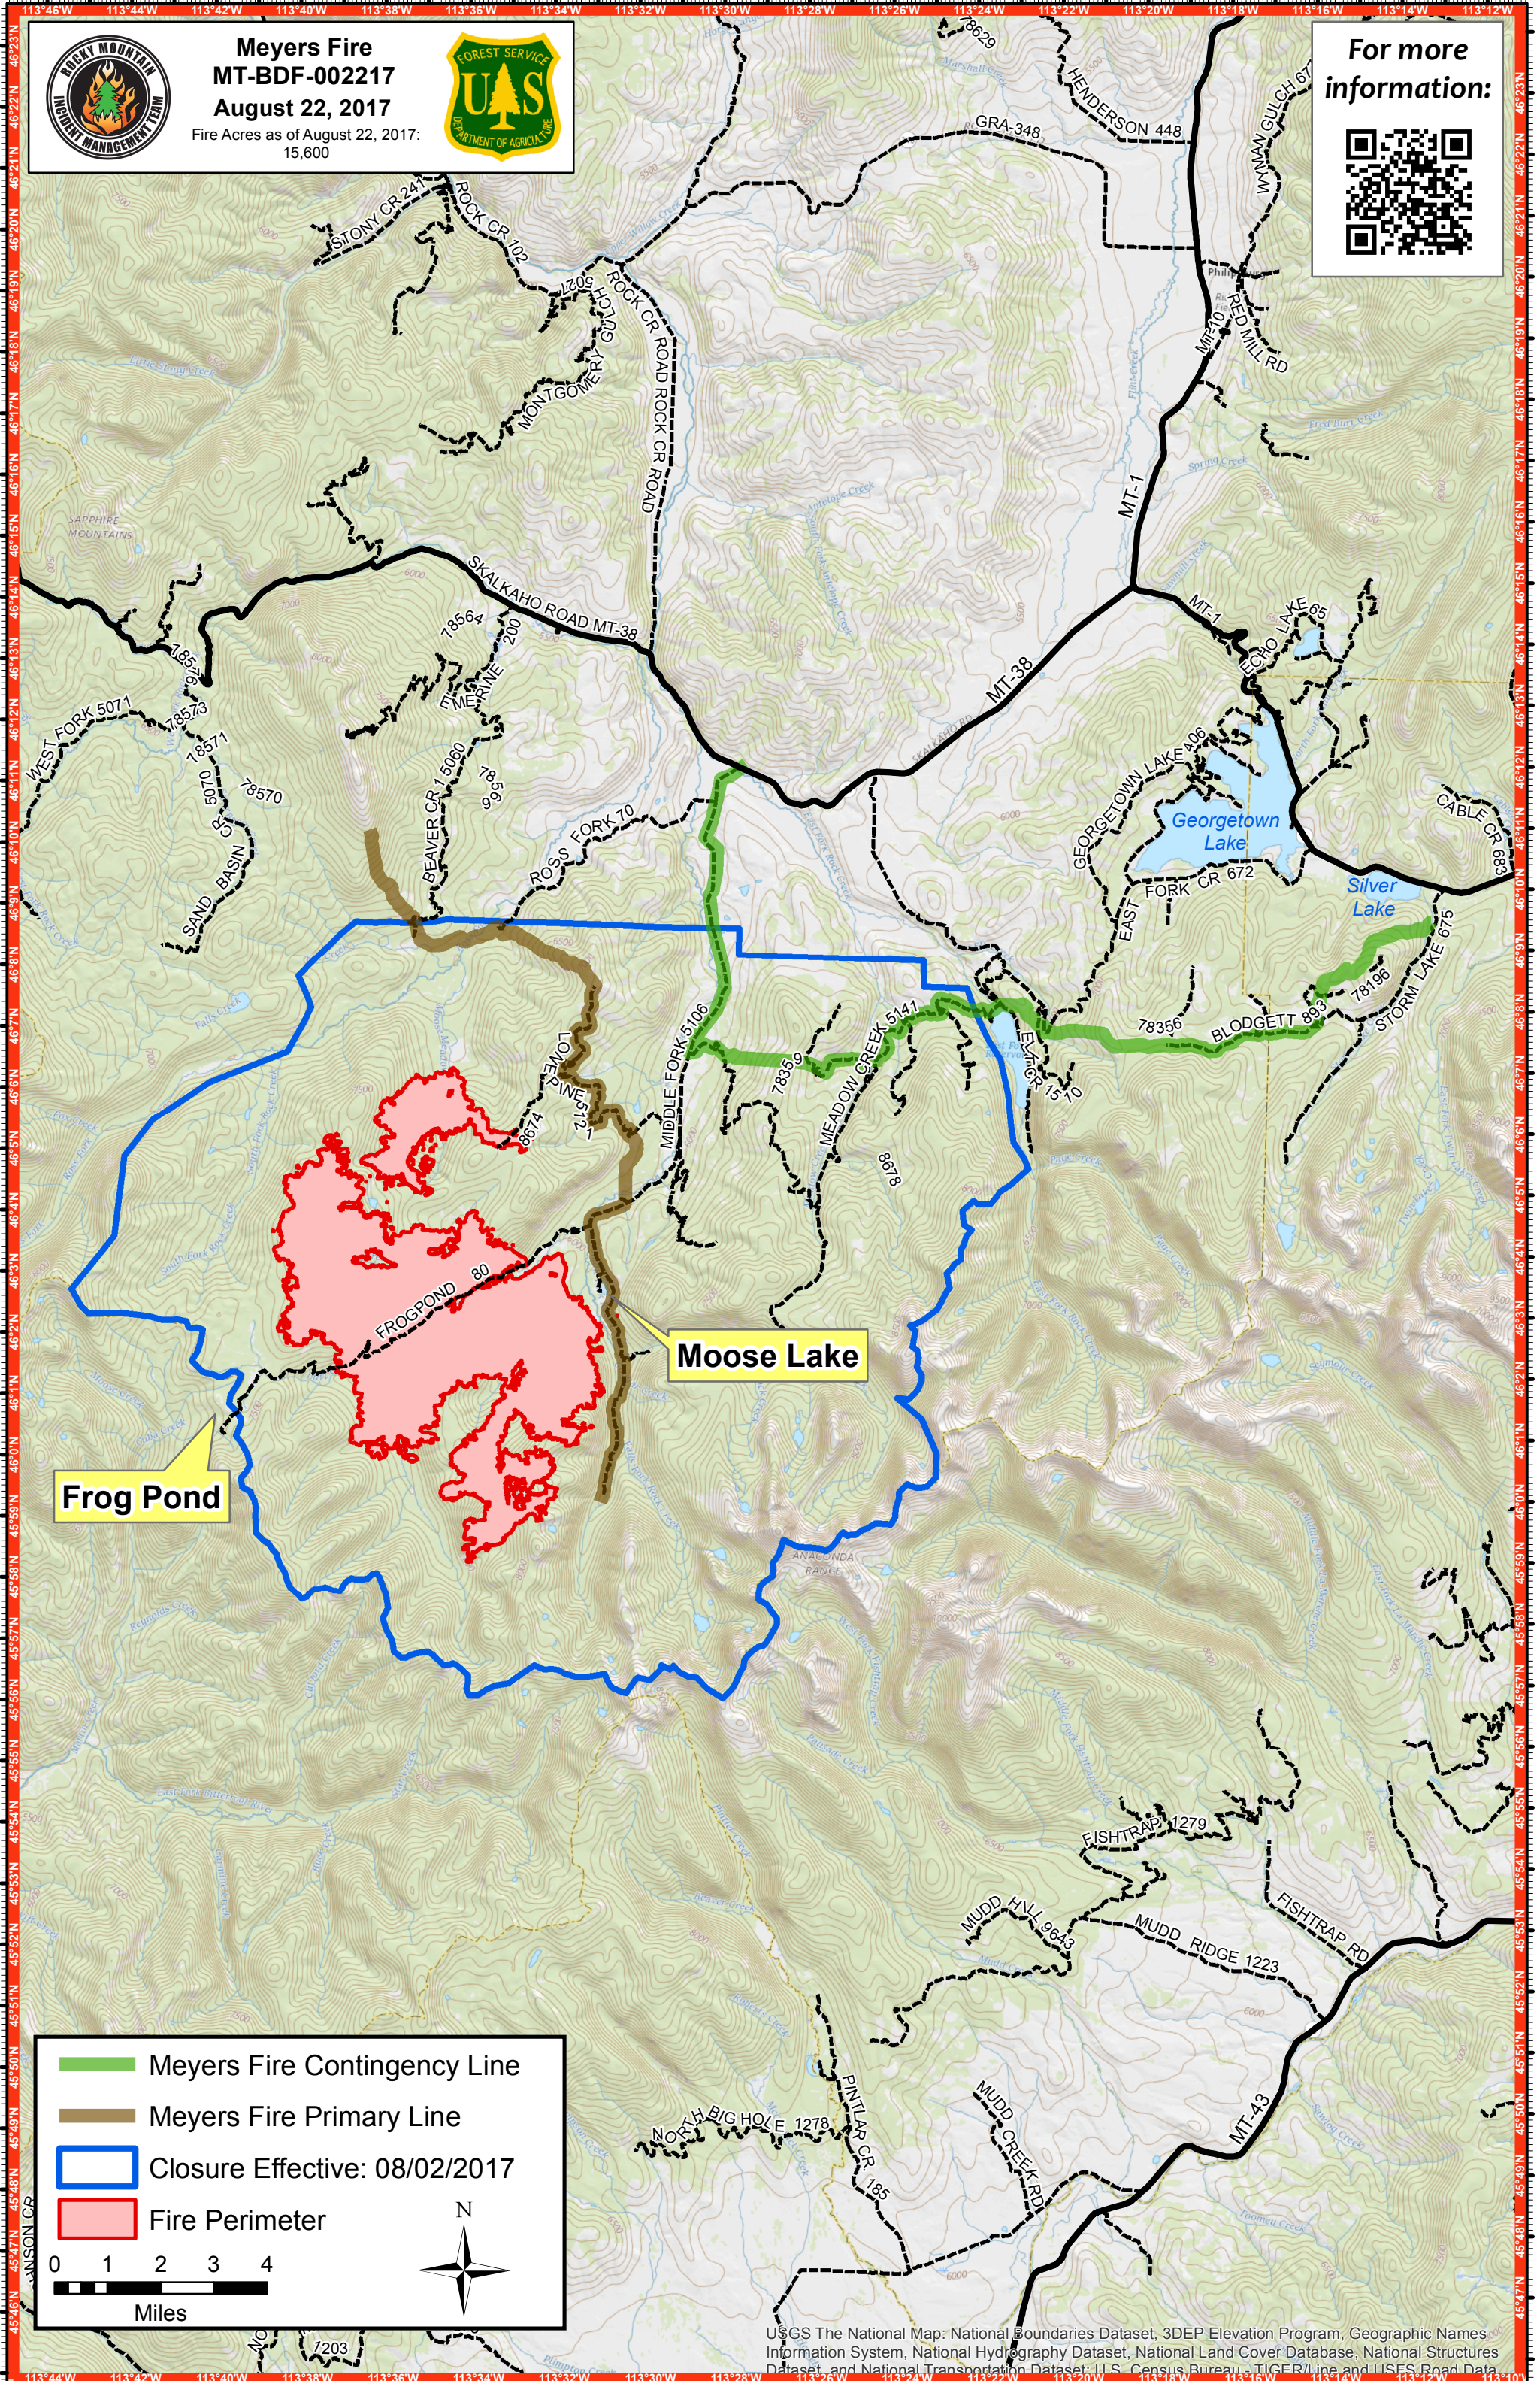

Meyers Fire MT-BDF-002217 August 22, 2017

Fire Acres as of August 22, 2017:
15,600

For more information:

Frog Pond

Moose Lake

-  Meyers Fire Contingency Line
-  Meyers Fire Primary Line
-  Closure Effective: 08/02/2017
-  Fire Perimeter

0 1 2 3 4
Miles