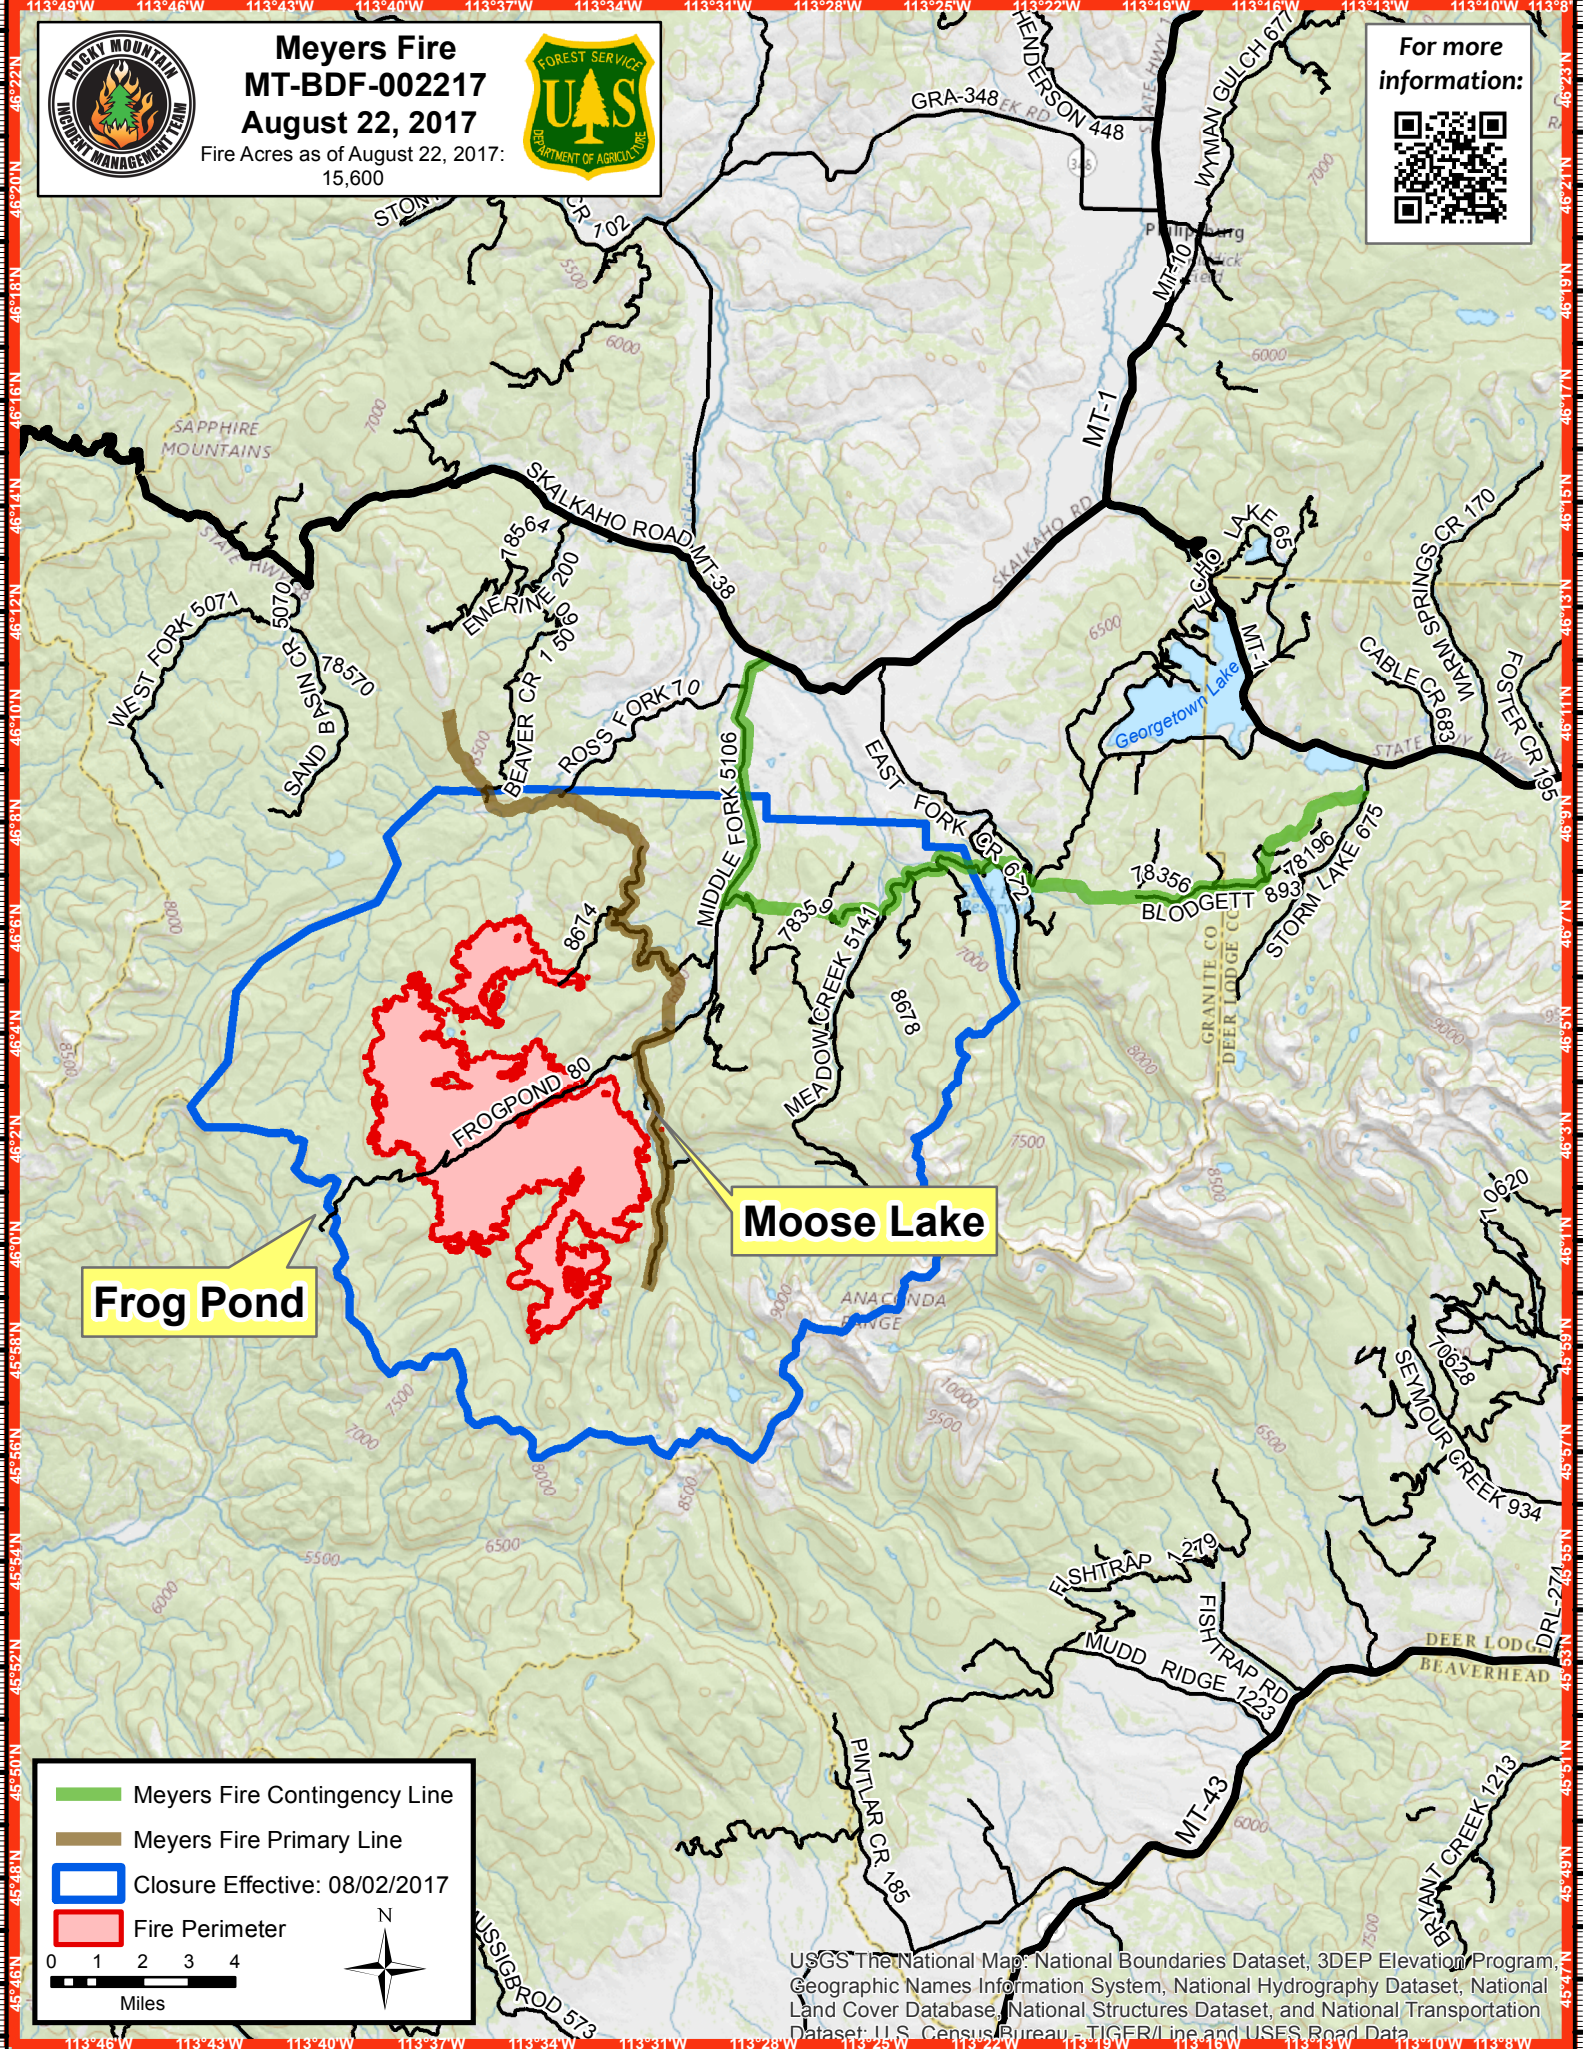

Meyers Fire MT-BDF-002217 August 22, 2017

Fire Acres as of August 22, 2017:
15,600

For more information:

Frog Pond

Moose Lake

- Meyers Fire Contingency Line
- Meyers Fire Primary Line
- Closure Effective: 08/02/2017
- Fire Perimeter

0 1 2 3 4
Miles

USGS The National Map: National Boundaries Dataset, 3DEP Elevation Program, Geographic Names Information System, National Hydrography Dataset, National Land Cover Database, National Structures Dataset, and National Transportation Dataset; U.S. Census Bureau - TIGER/line and USES Road Data