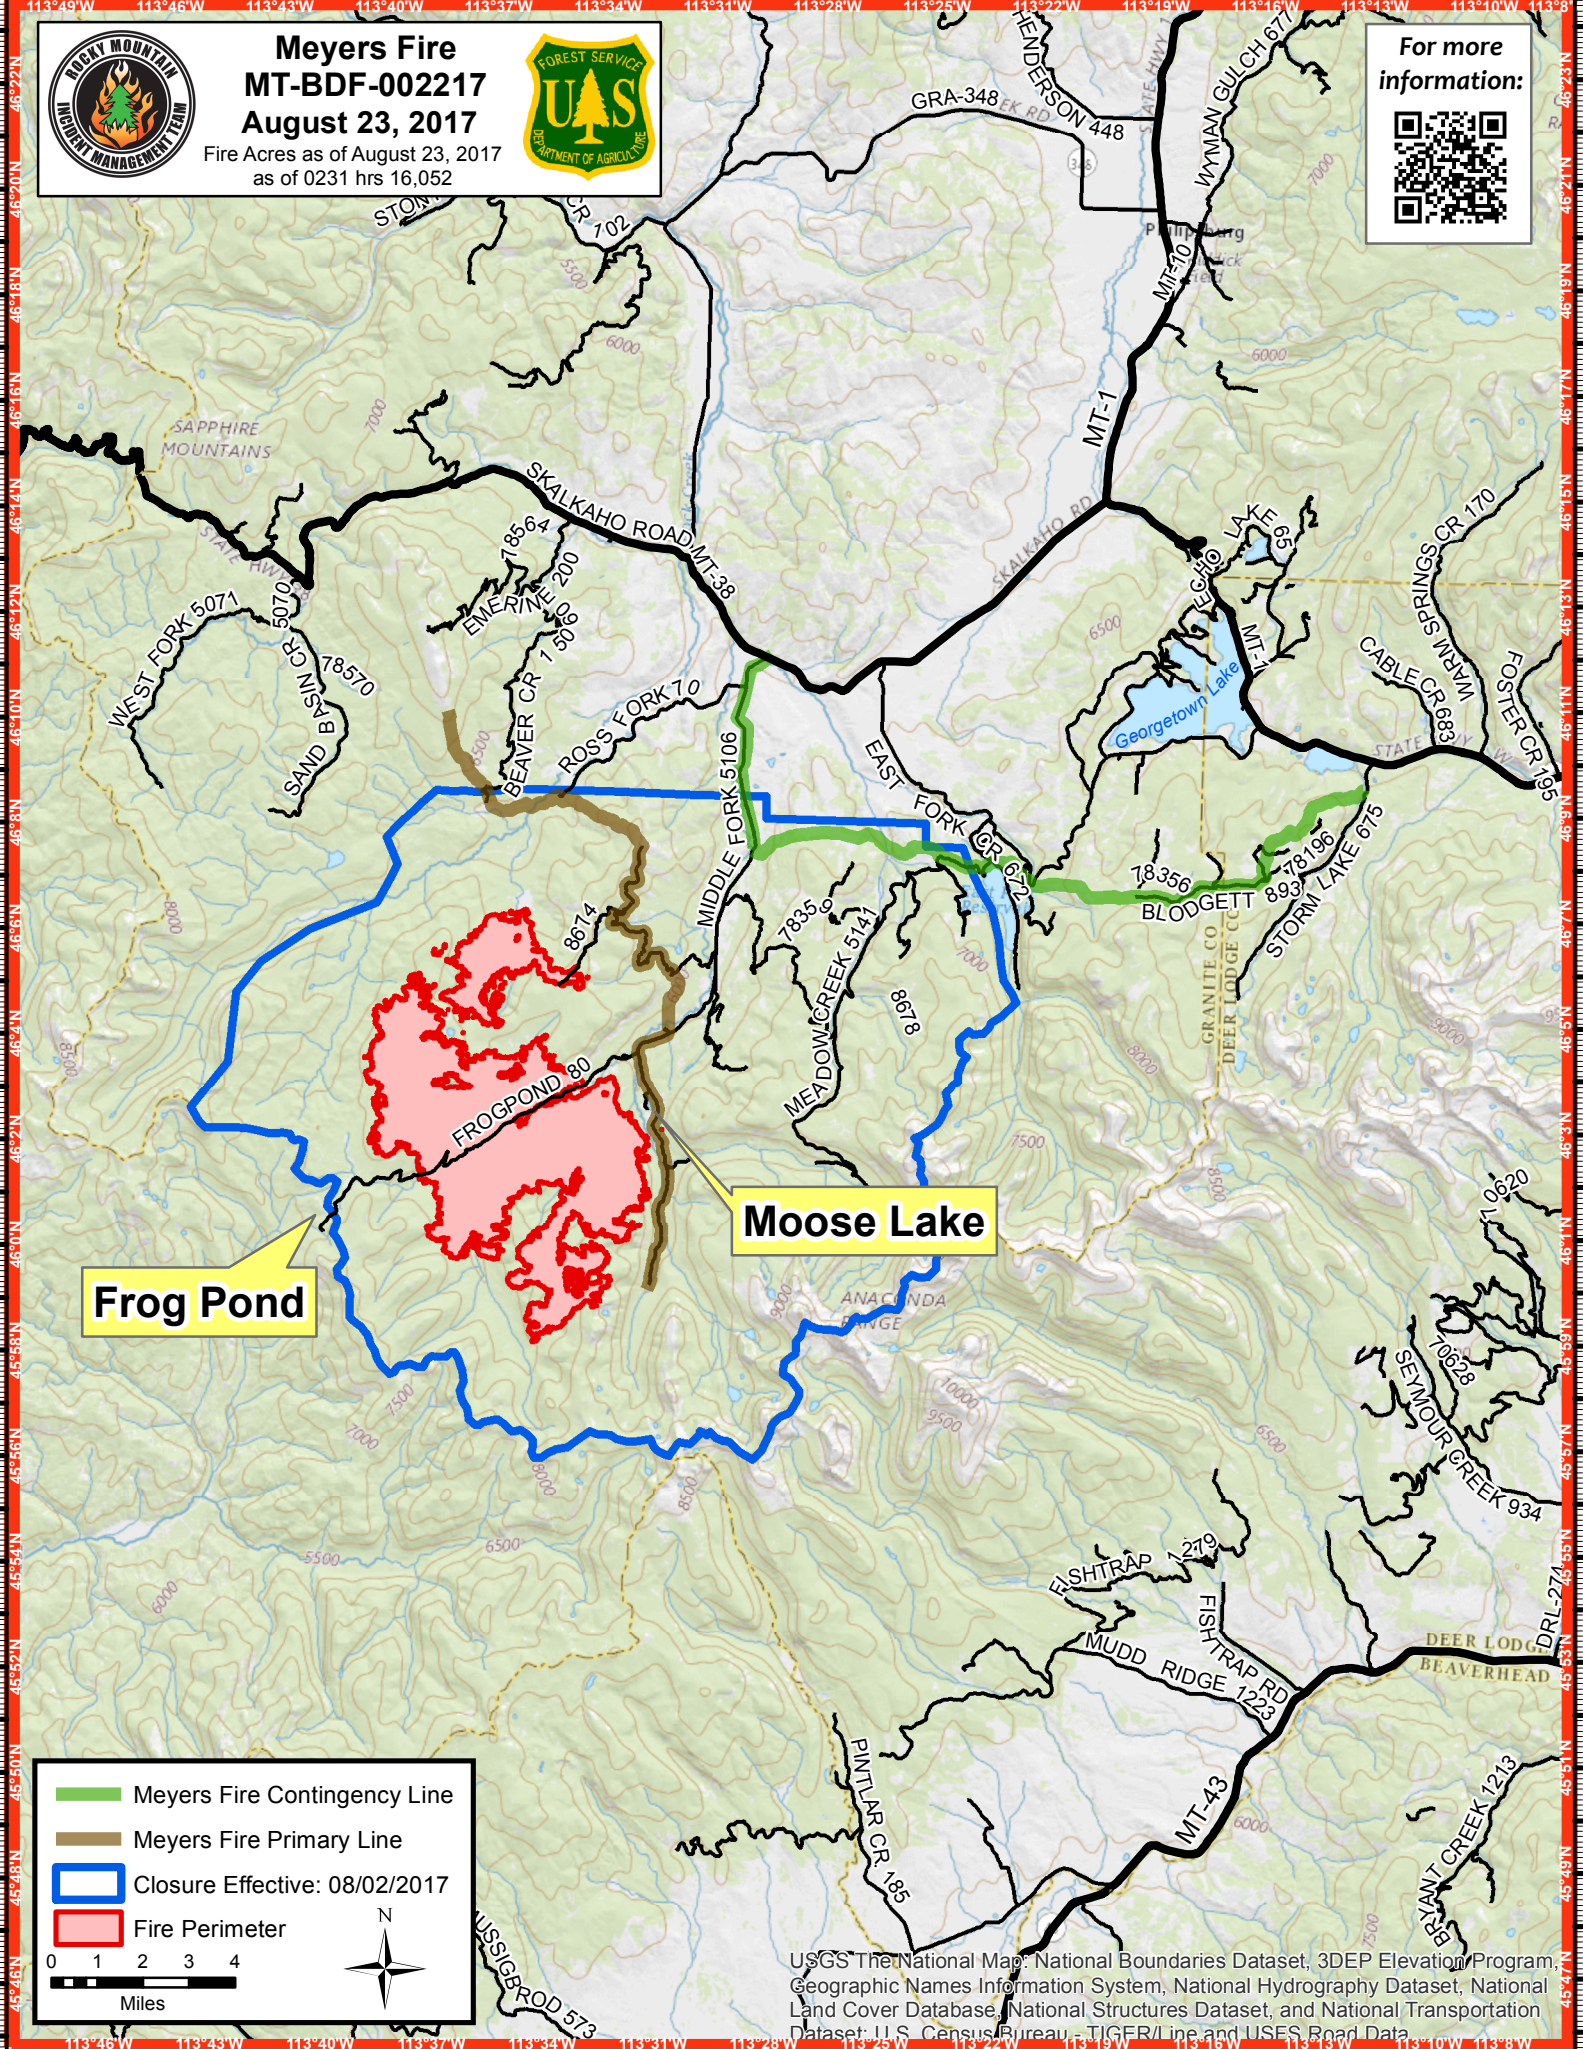

Meyers Fire MT-BDF-002217 August 23, 2017

Fire Acres as of August 23, 2017
as of 0231 hrs 16,052

For more information:

Frog Pond

Moose Lake

- Meyers Fire Contingency Line
- Meyers Fire Primary Line
- Closure Effective: 08/02/2017
- Fire Perimeter

0 1 2 3 4
Miles

USGS The National Map: National Boundaries Dataset, 3DEP Elevation Program, Geographic Names Information System, National Hydrography Dataset, National Land Cover Database, National Structures Dataset, and National Transportation Dataset; U.S. Census Bureau - TIGER/Line and USES Road Data