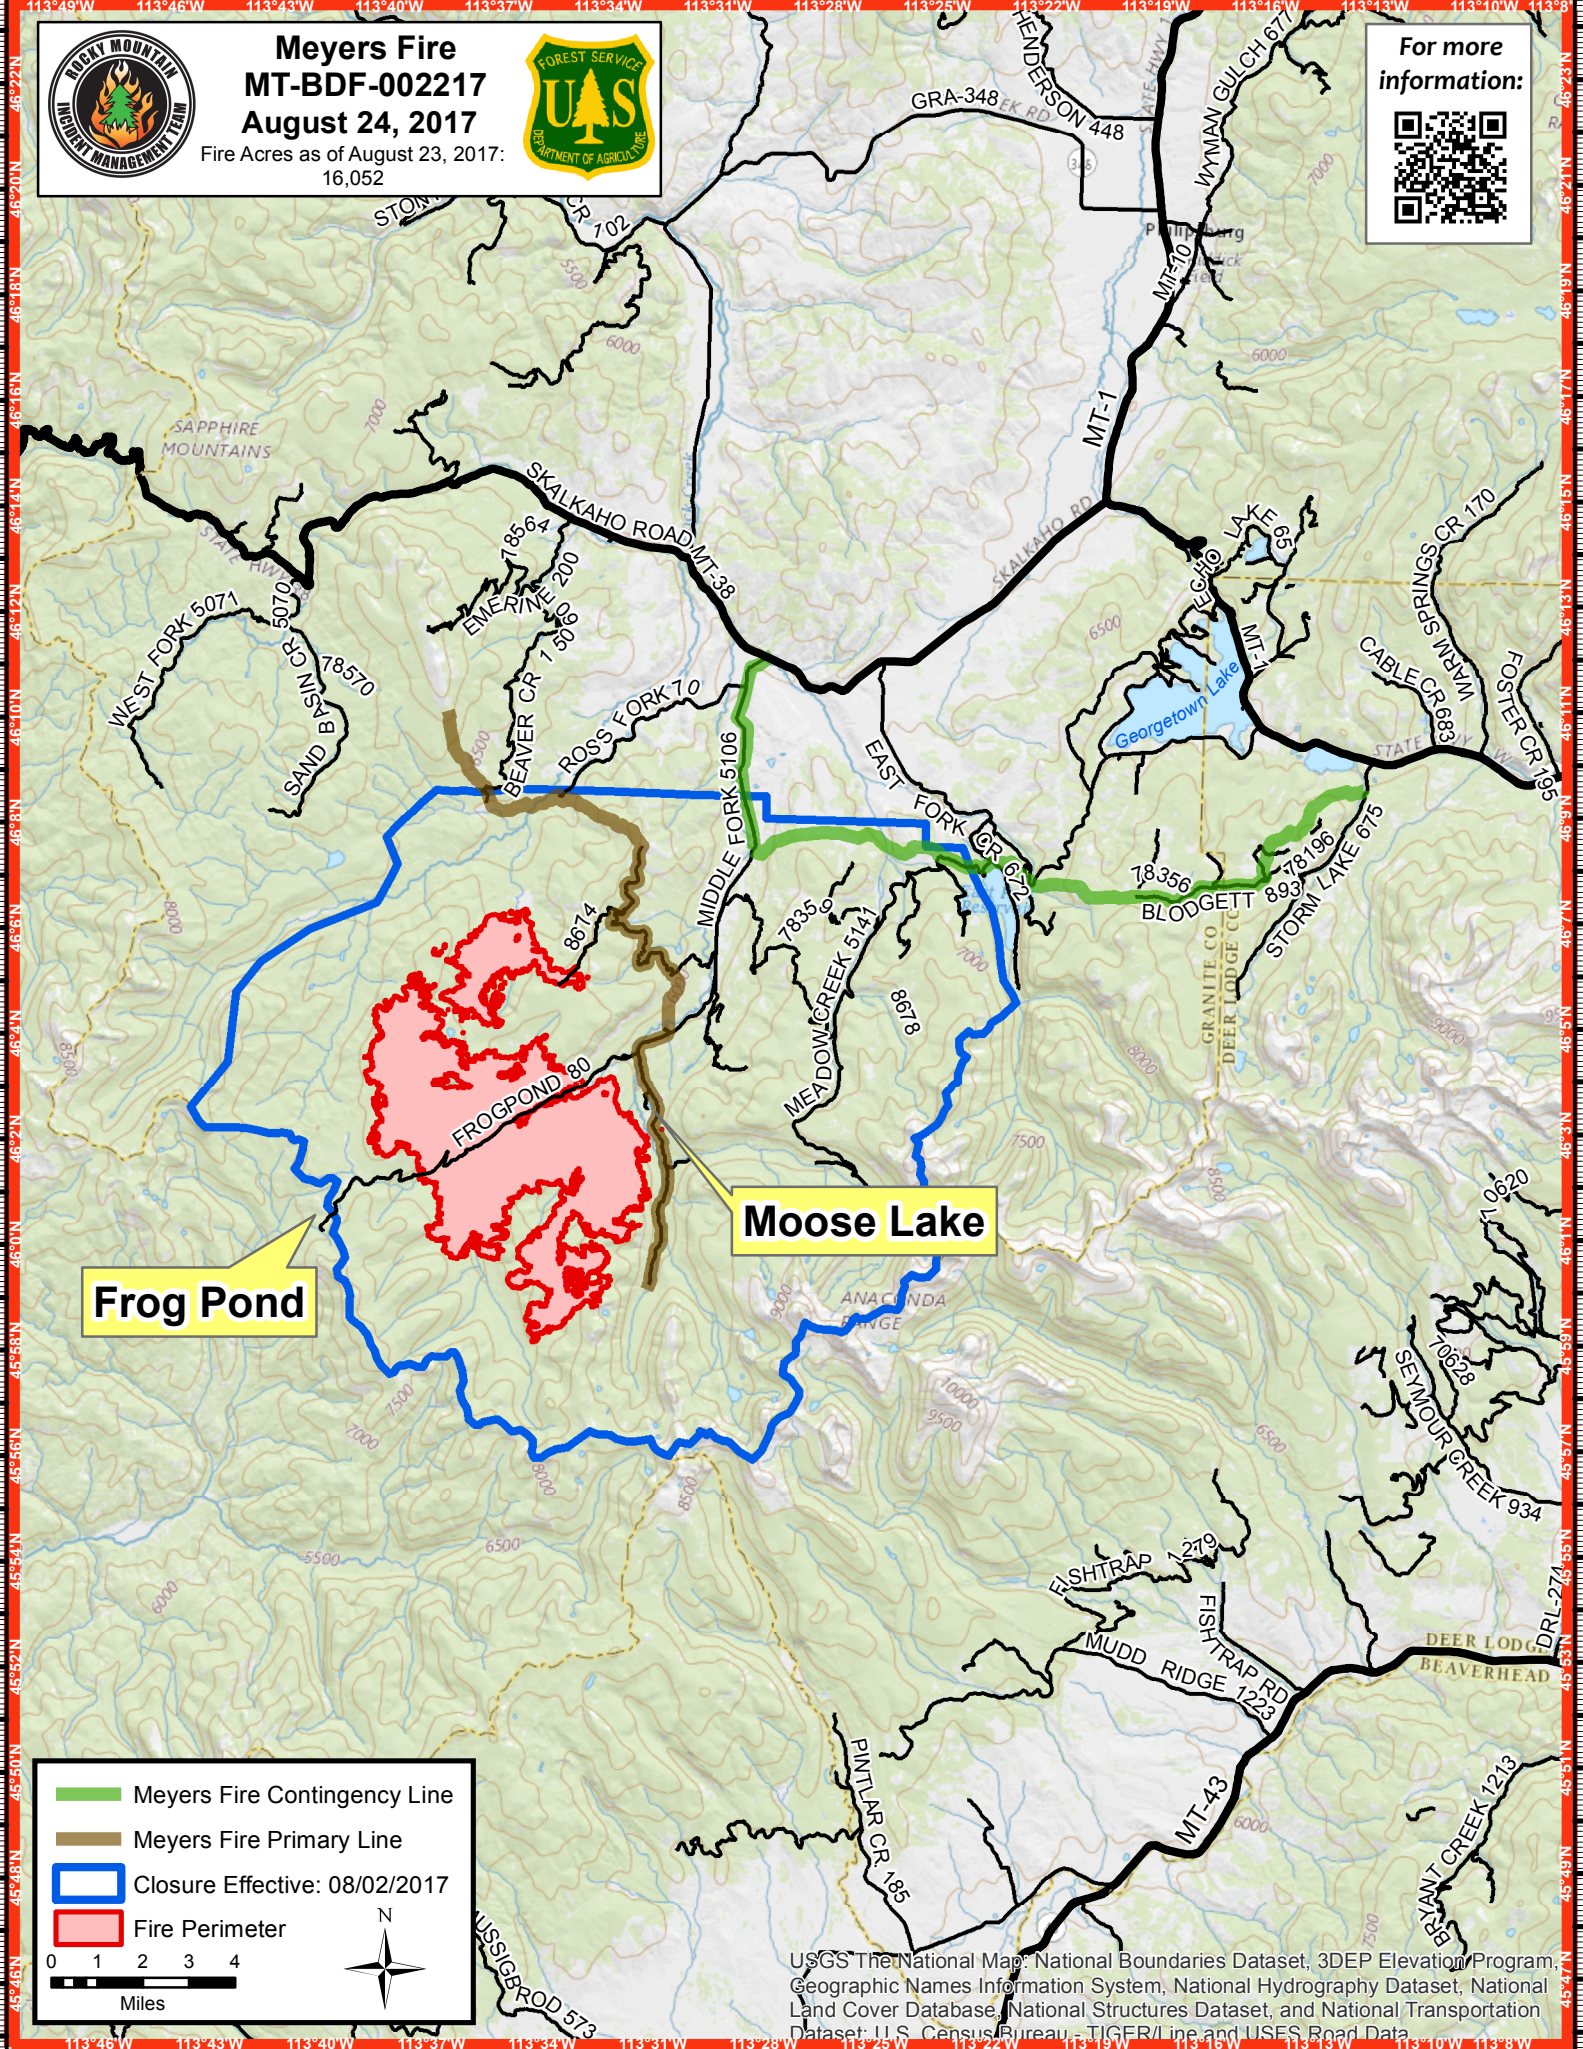

Meyers Fire MT-BDF-002217 August 24, 2017

Fire Acres as of August 23, 2017:
16,052

For more information:

Frog Pond

Moose Lake

- Meyers Fire Contingency Line
- Meyers Fire Primary Line
- Closure Effective: 08/02/2017
- Fire Perimeter

0 1 2 3 4
Miles

USGS The National Map: National Boundaries Dataset, 3DEP Elevation Program, Geographic Names Information System, National Hydrography Dataset, National Land Cover Database, National Structures Dataset, and National Transportation Dataset; U.S. Census Bureau - TIGER/Line and USES Road Data