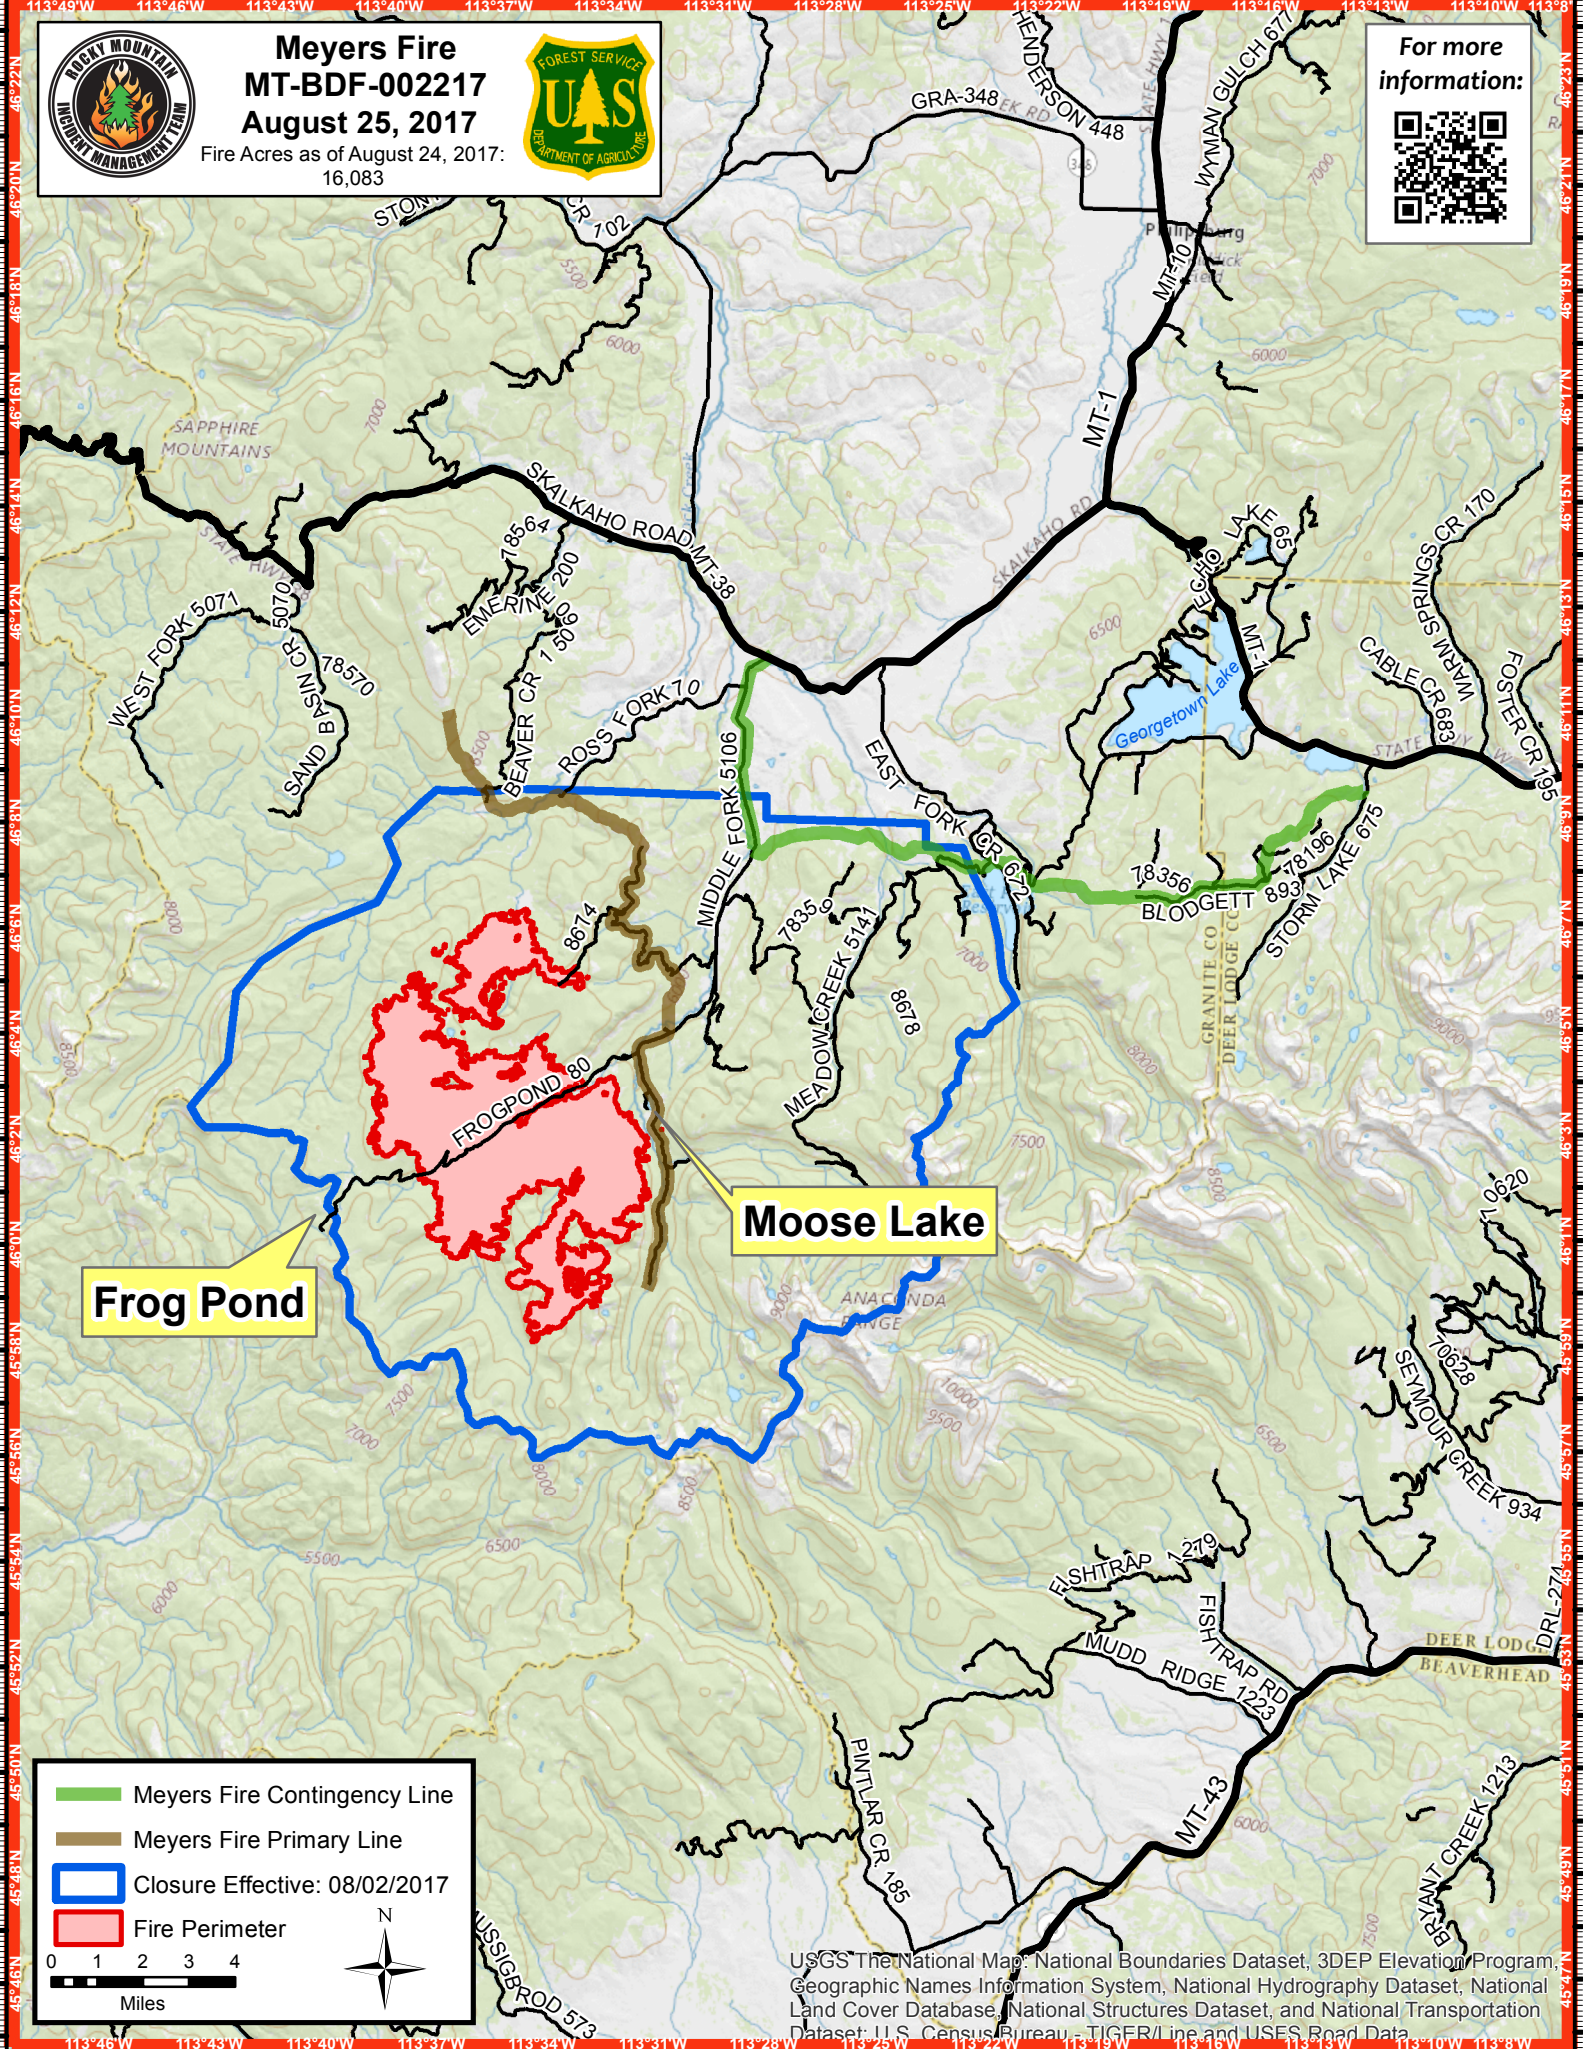

Meyers Fire MT-BDF-002217 August 25, 2017

Fire Acres as of August 24, 2017:
16,083

For more information:

Frog Pond

Moose Lake

- Meyers Fire Contingency Line
- Meyers Fire Primary Line
- Closure Effective: 08/02/2017
- Fire Perimeter

0 1 2 3 4
Miles

USGS The National Map: National Boundaries Dataset, 3DEP Elevation Program, Geographic Names Information System, National Hydrography Dataset, National Land Cover Database, National Structures Dataset, and National Transportation Dataset; U.S. Census Bureau - TIGER/Line and USES Road Data