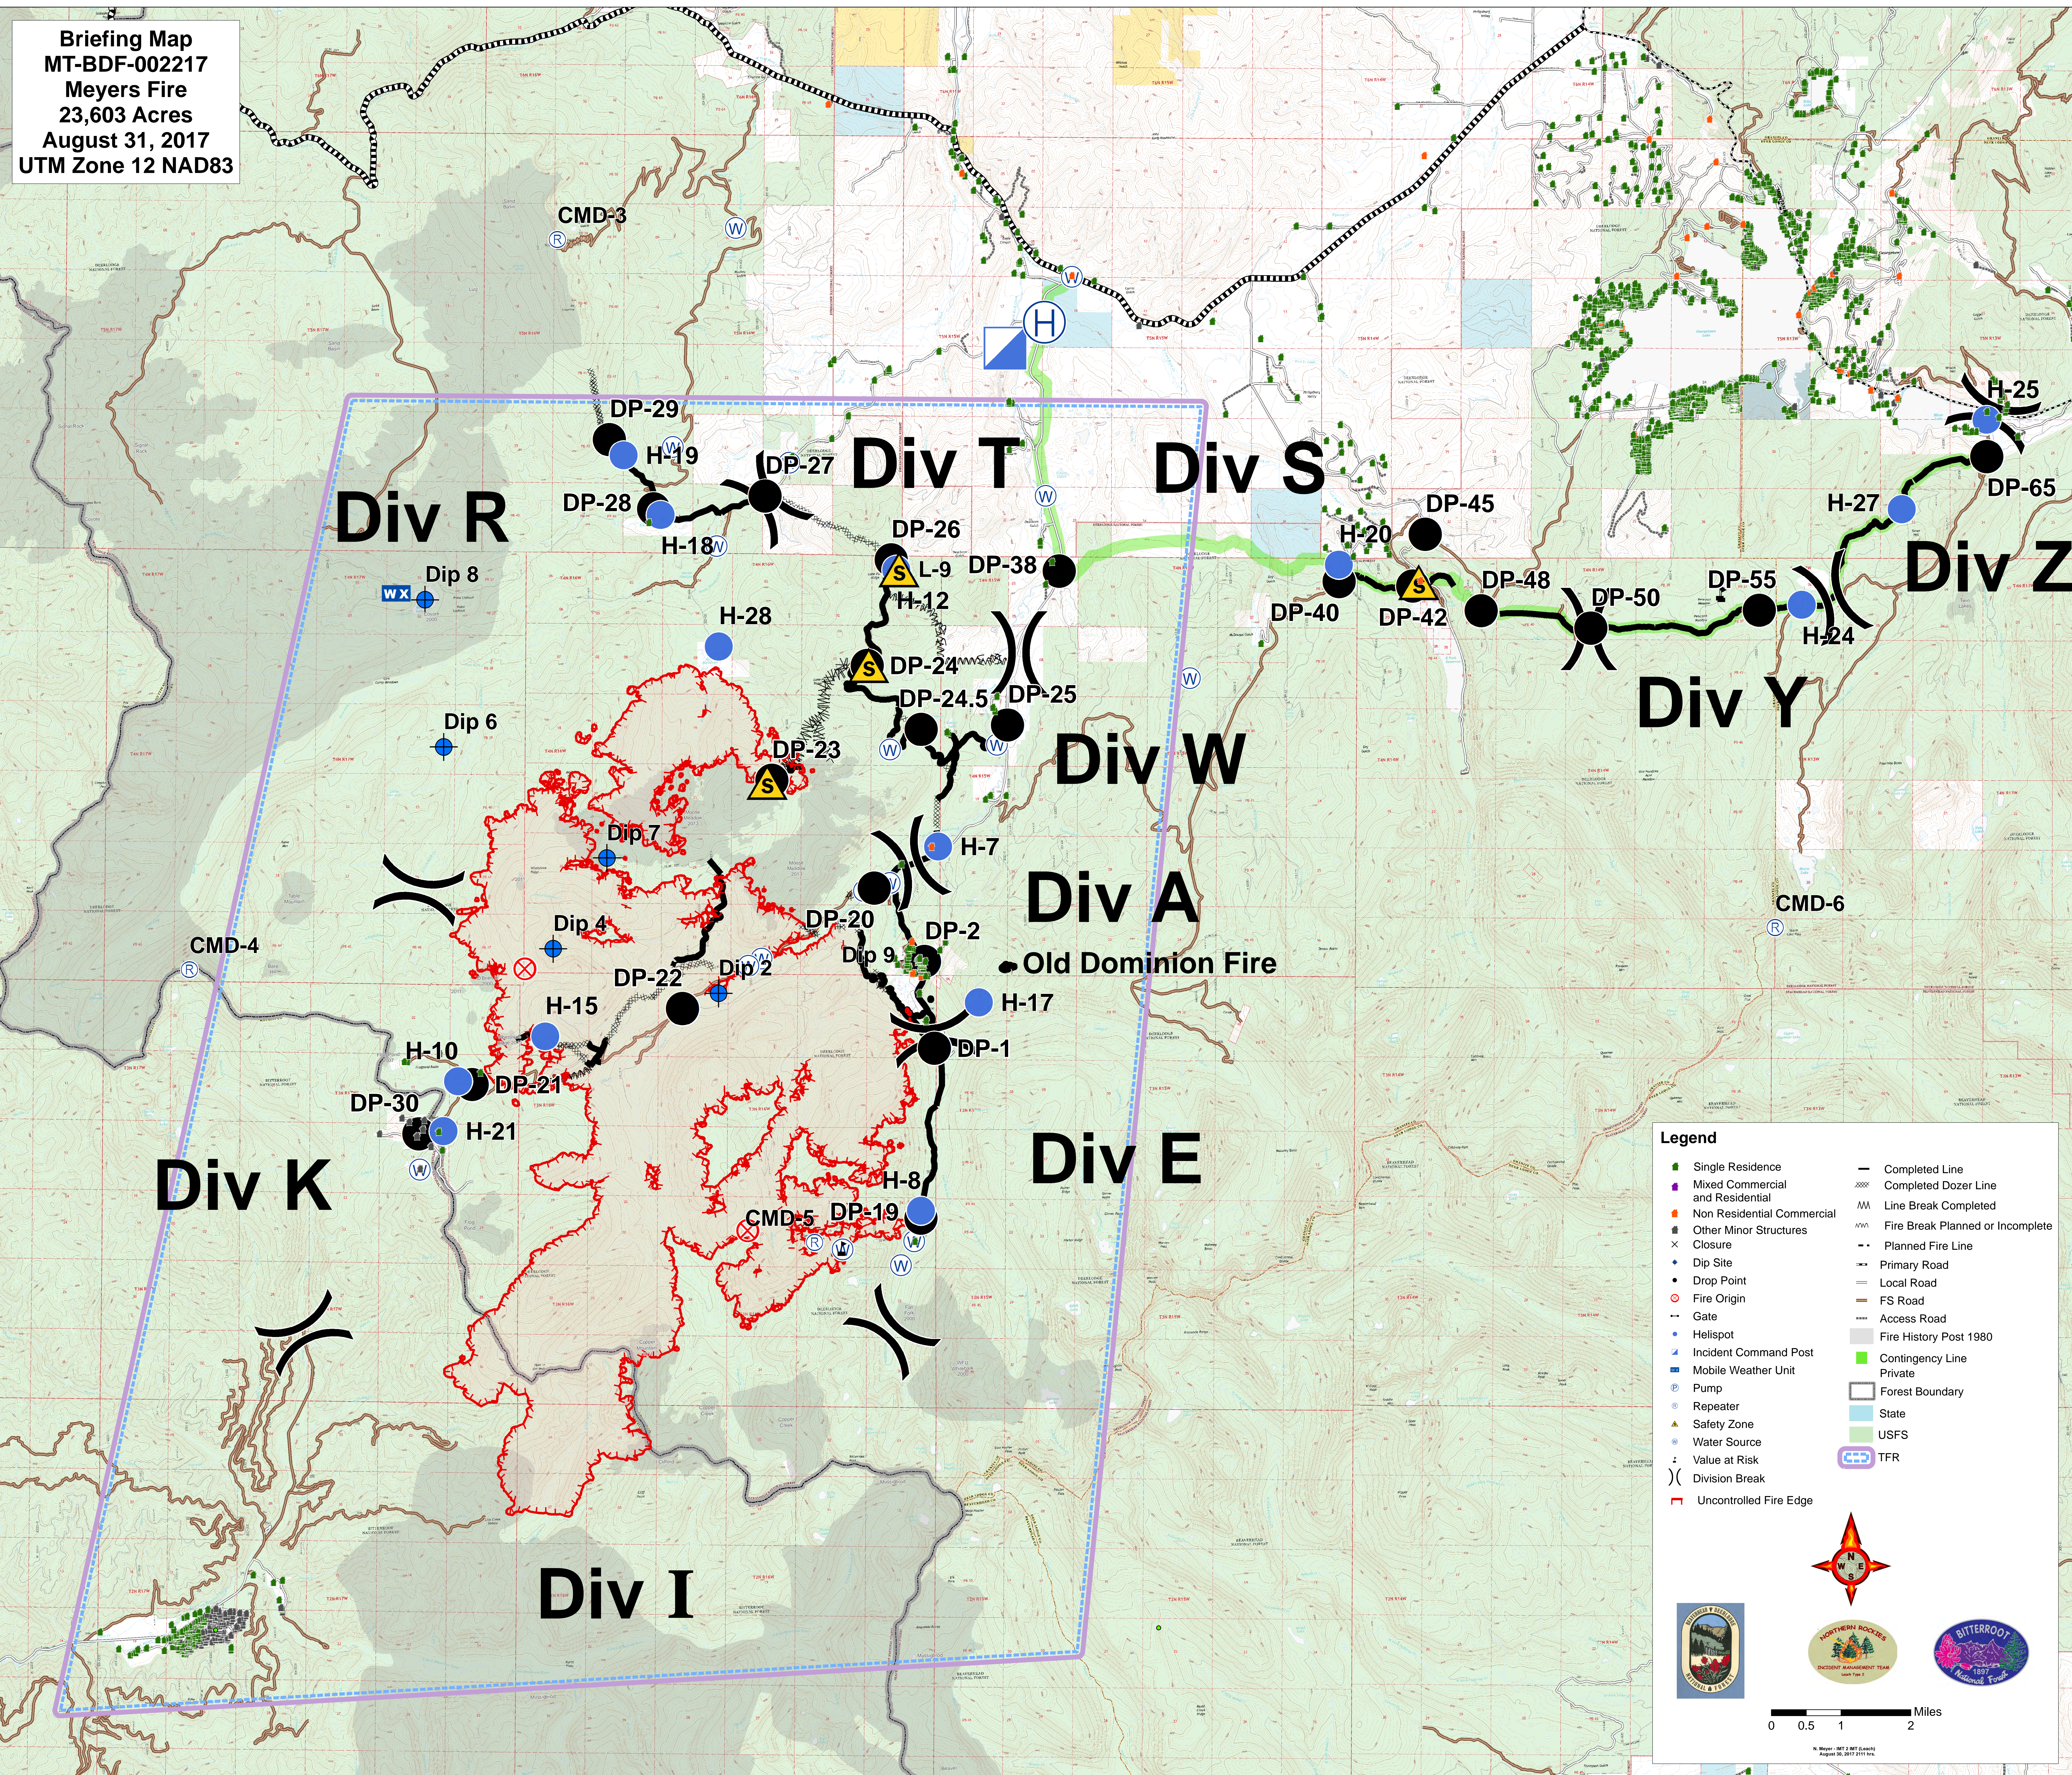

Briefing Map
MT-BDF-002217
Meyers Fire
23,603 Acres
August 31, 2017
UTM Zone 12 NAD83

Legend

Single Residence	Completed Line
Mixed Commercial and Residential	Completed Dozer Line
Non Residential Commercial	Line Break Completed
Other Minor Structures	Fire Break Planned or Incomplete
Closure	Planned Fire Line
Dip Site	Primary Road
Drop Point	Local Road
Fire Origin	FS Road
Gate	Access Road
Helispot	Fire History Post 1980
Incident Command Post	Contingency Line
Mobile Weather Unit	Private
Pump	Forest Boundary
Repeater	State
Safety Zone	USFS
Water Source	TFR
Value at Risk	Division Break
Uncontrolled Fire Edge	

0 0.5 1 2 Miles

N. Meyer - MT 2 (MT) Search
August 30, 2017 2111 hrs.