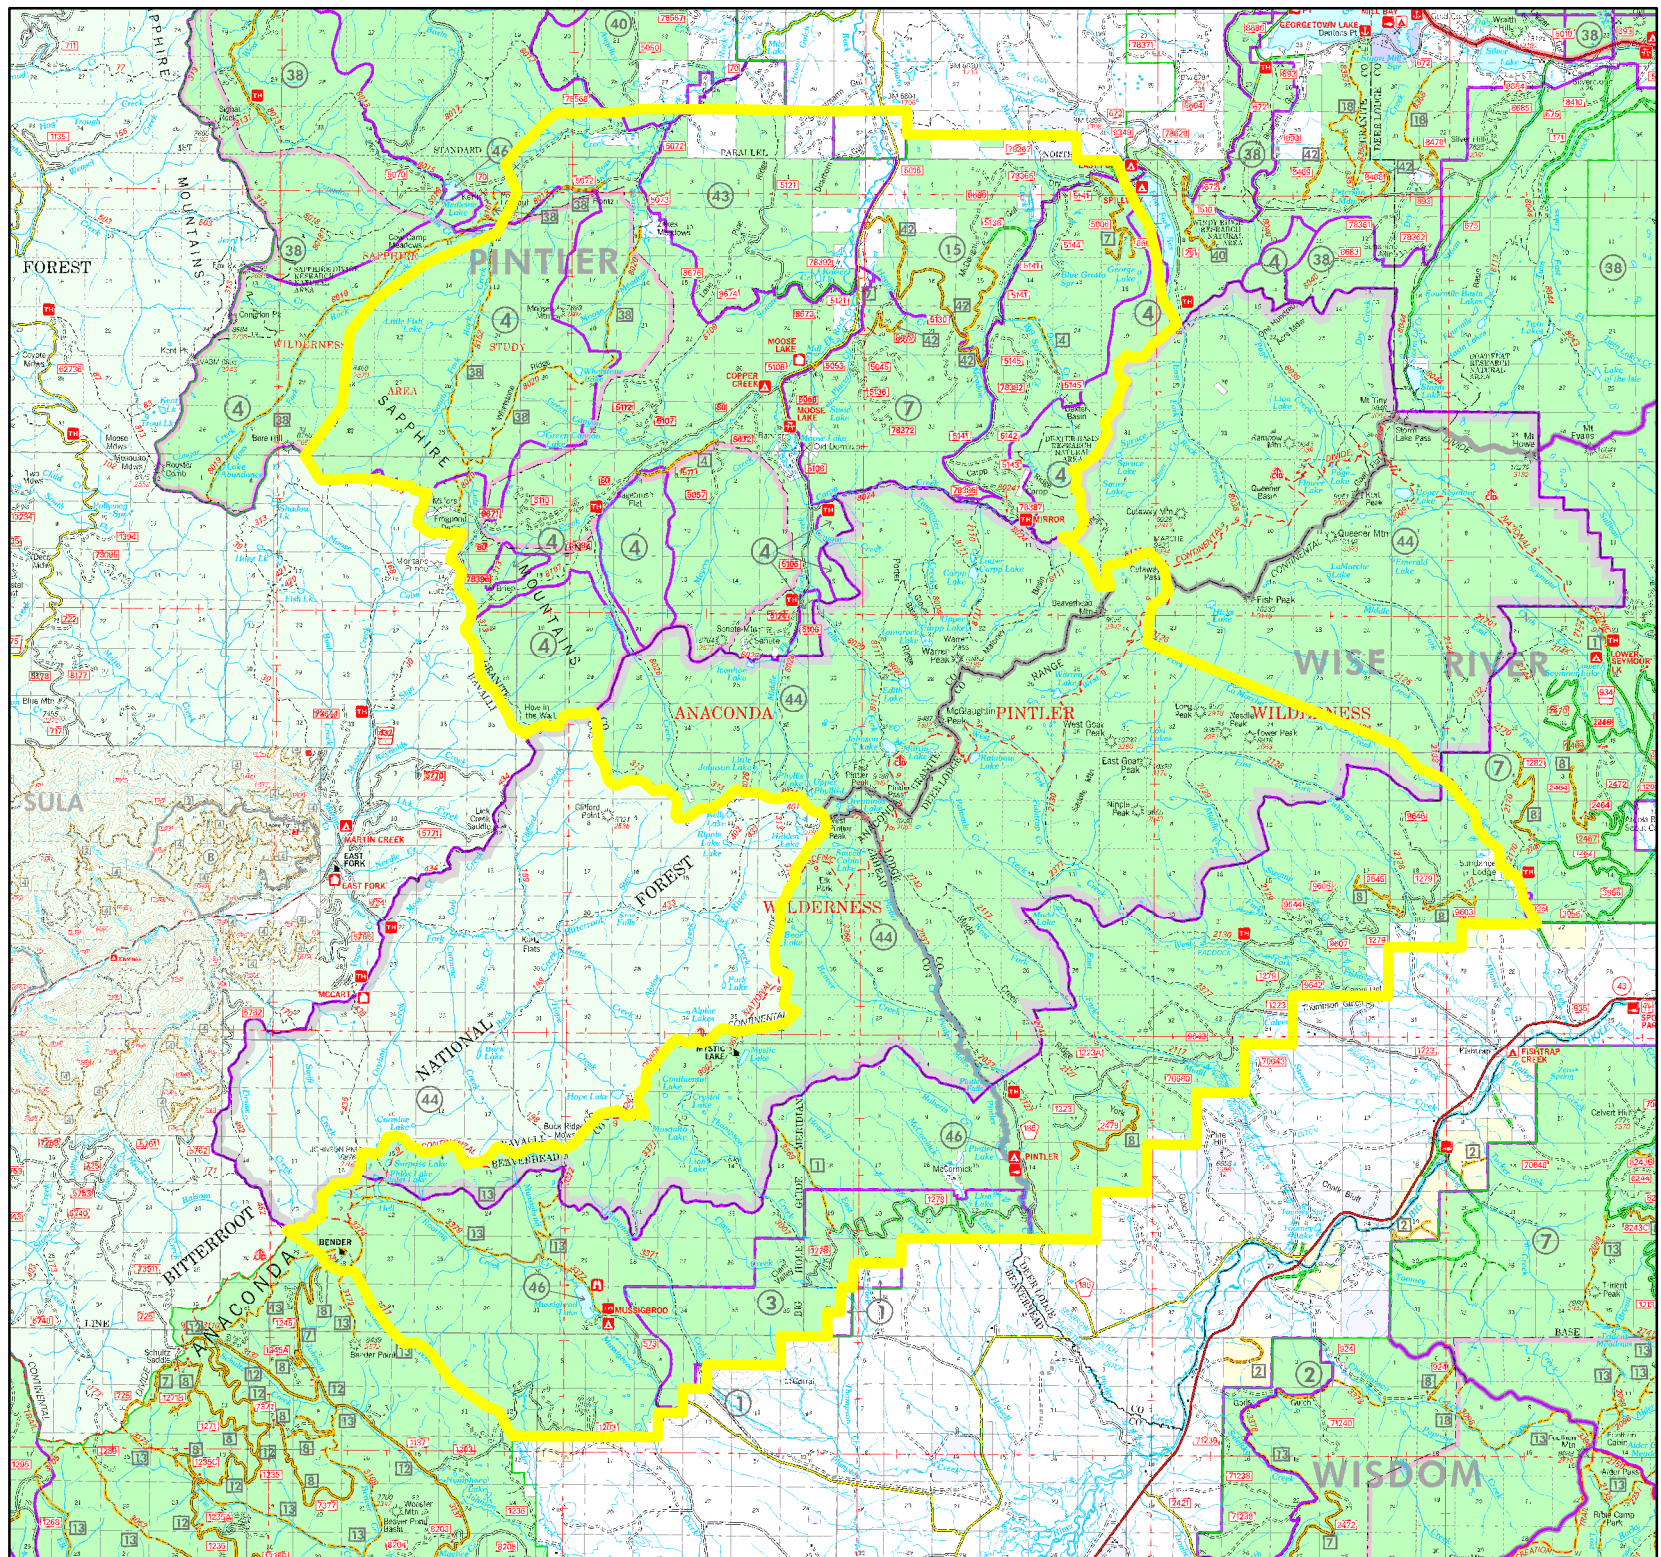

Exhibit A
Closure Order Map
September 5, 2017
2017-D3-D8-037

Legend

Area Closure - Beaverhead-Deerlodge National Forest