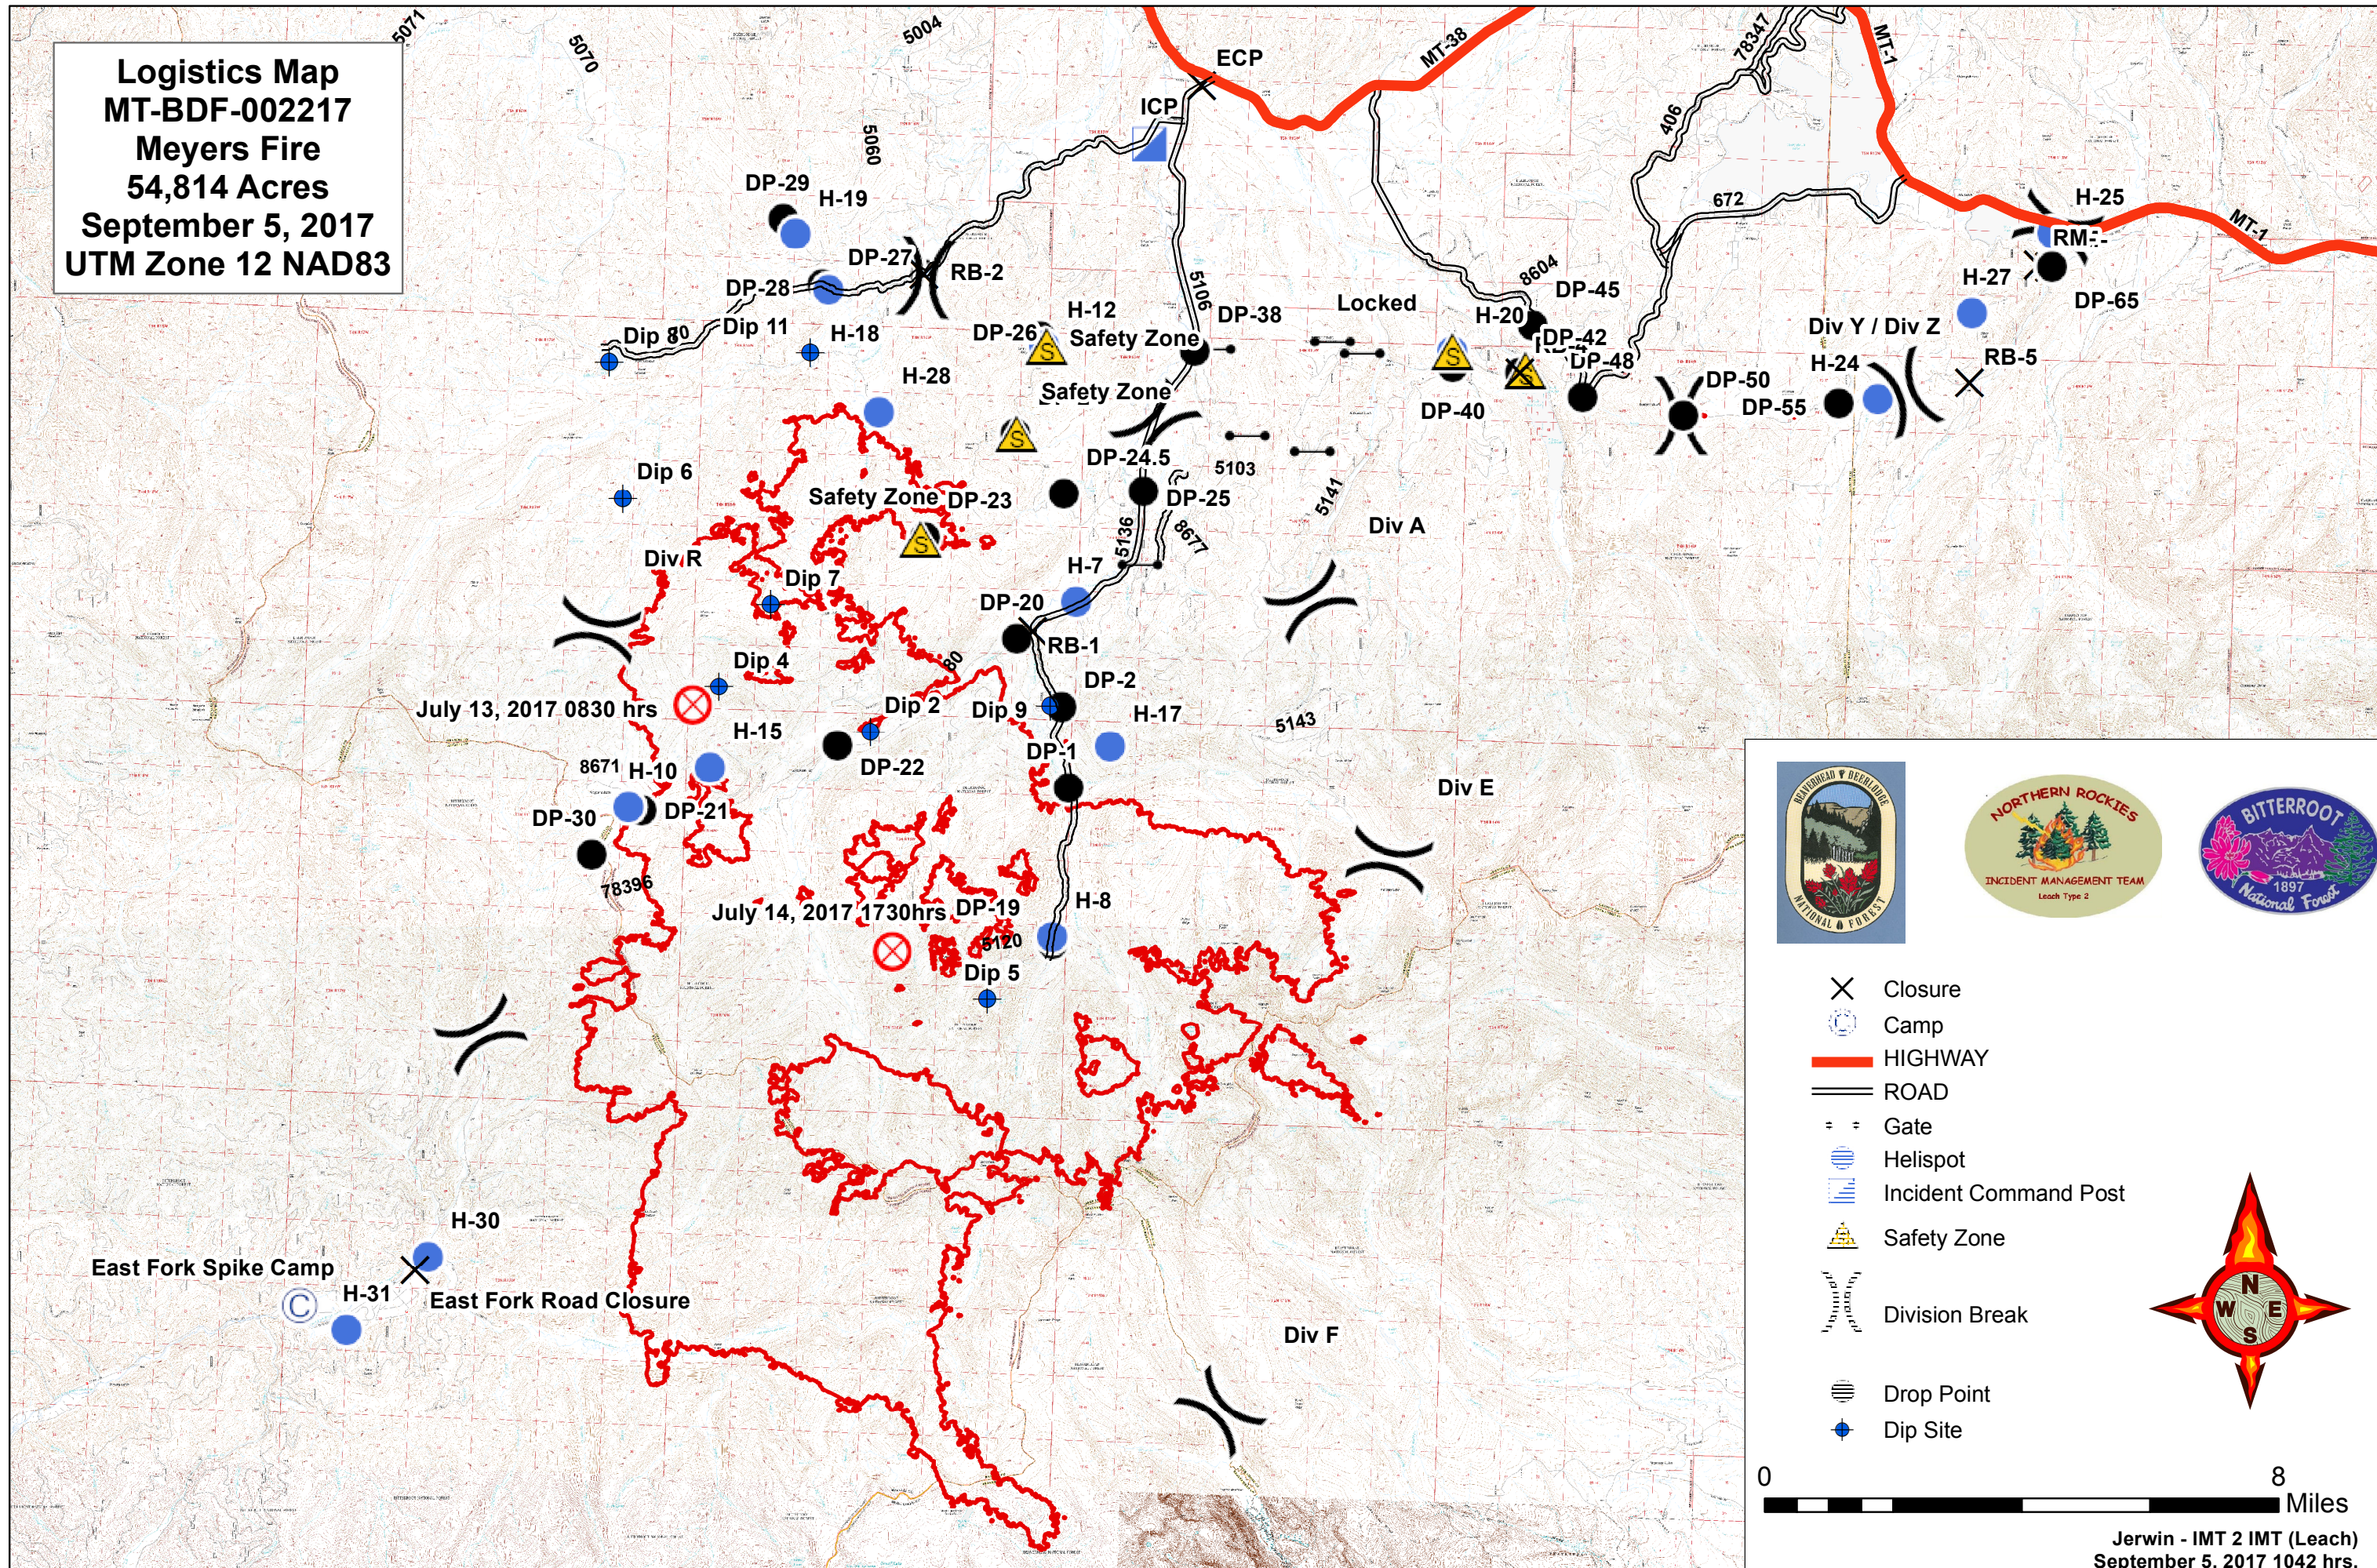

Logistics Map
MT-BDF-002217
Meyers Fire
54,814 Acres
September 5, 2017
UTM Zone 12 NAD83

- ✕ Closure
- ⊙ Camp
- HIGHWAY
- ROAD
- ⋮ Gate
- ⊙ Helispot
- ⊙ Incident Command Post
- ⚠ Safety Zone
- ⋈ Division Break
- ⊙ Drop Point
- ⊙ Dip Site

0 8 Miles

Jerwin - IMT 2 IMT (Leach)
September 5, 2017 1042 hrs.