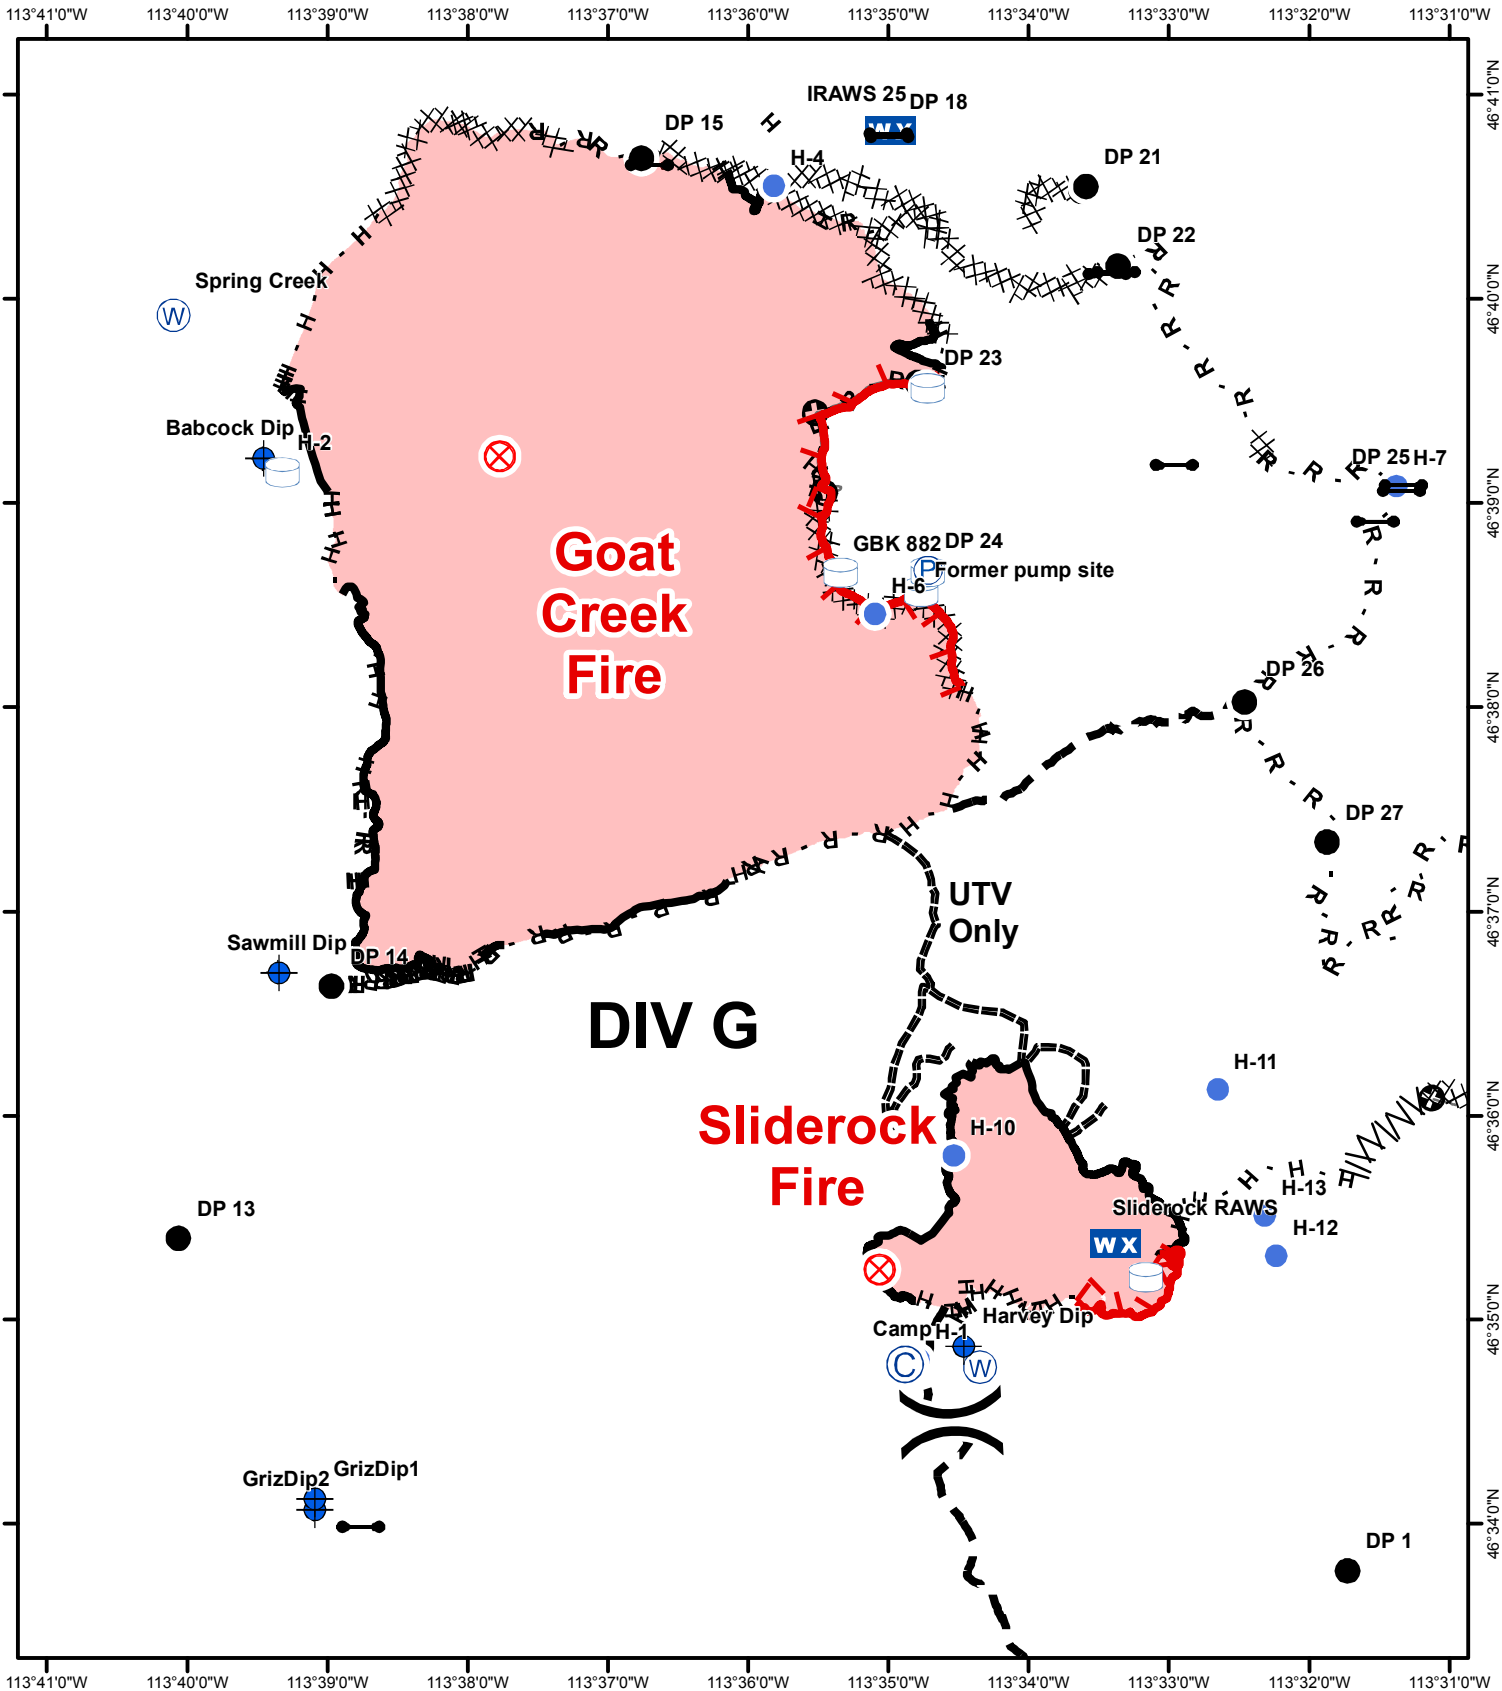

# Branch I - Goat Creek & Sliderock Fires

9/8/2017

**Meyers  
Sapphire Complex  
MT-BDF-002217**

Fire Perimeter as of  
9/6/2017 0124  
Goat Creek: 8,305 acres  
Sliderock: 901 acres

- |             |                     |                        |                      |                        |
|-------------|---------------------|------------------------|----------------------|------------------------|
| Camp        | Helispot            | Division Break         | Completed Hand Line  | Other                  |
| Dip Site    | Mobile Weather Unit | Uncontrolled Fire Edge | Completed Line       | Road as Completed Line |
| Drop Point  | Pump                | Completed Dozer Line   | Line Break Completed | Planned Fire Line      |
| Fire Origin | Water Source        |                        |                      |                        |
| Gate        | Water Tank          |                        |                      |                        |