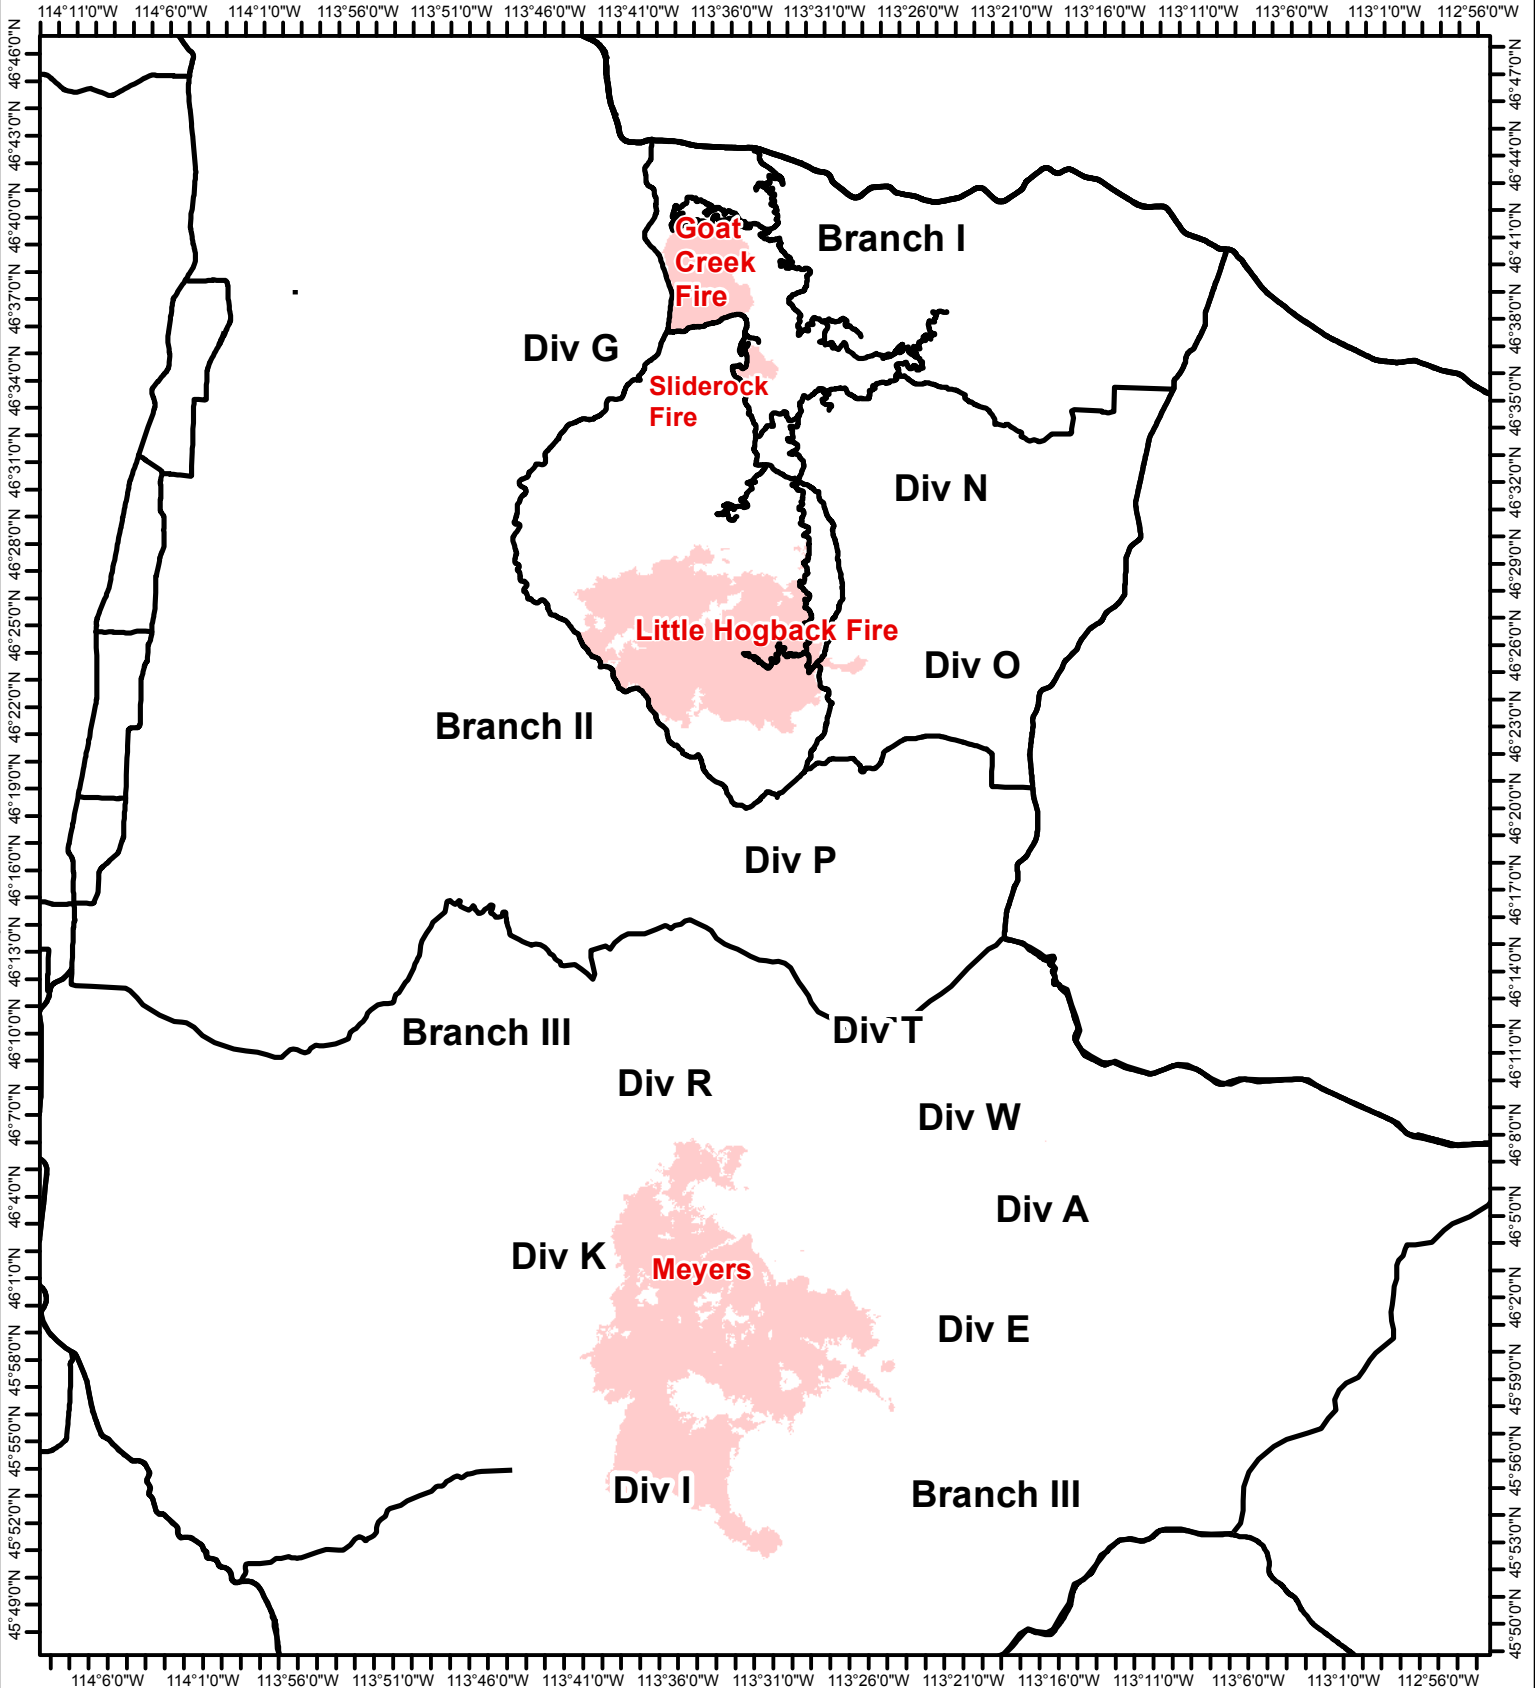

# Overall IAP Map

9/9/2017

## Meyers Sapphire Complex MT-BDF-002217

Goat Creek: 8,305 acres  
Sliderock: 901 acres  
Little Hogback: 34,400 acres  
Meyers: 59,441 acres  
Total: 103,047 acres

— Public Roads  
■ Fire Perimeter