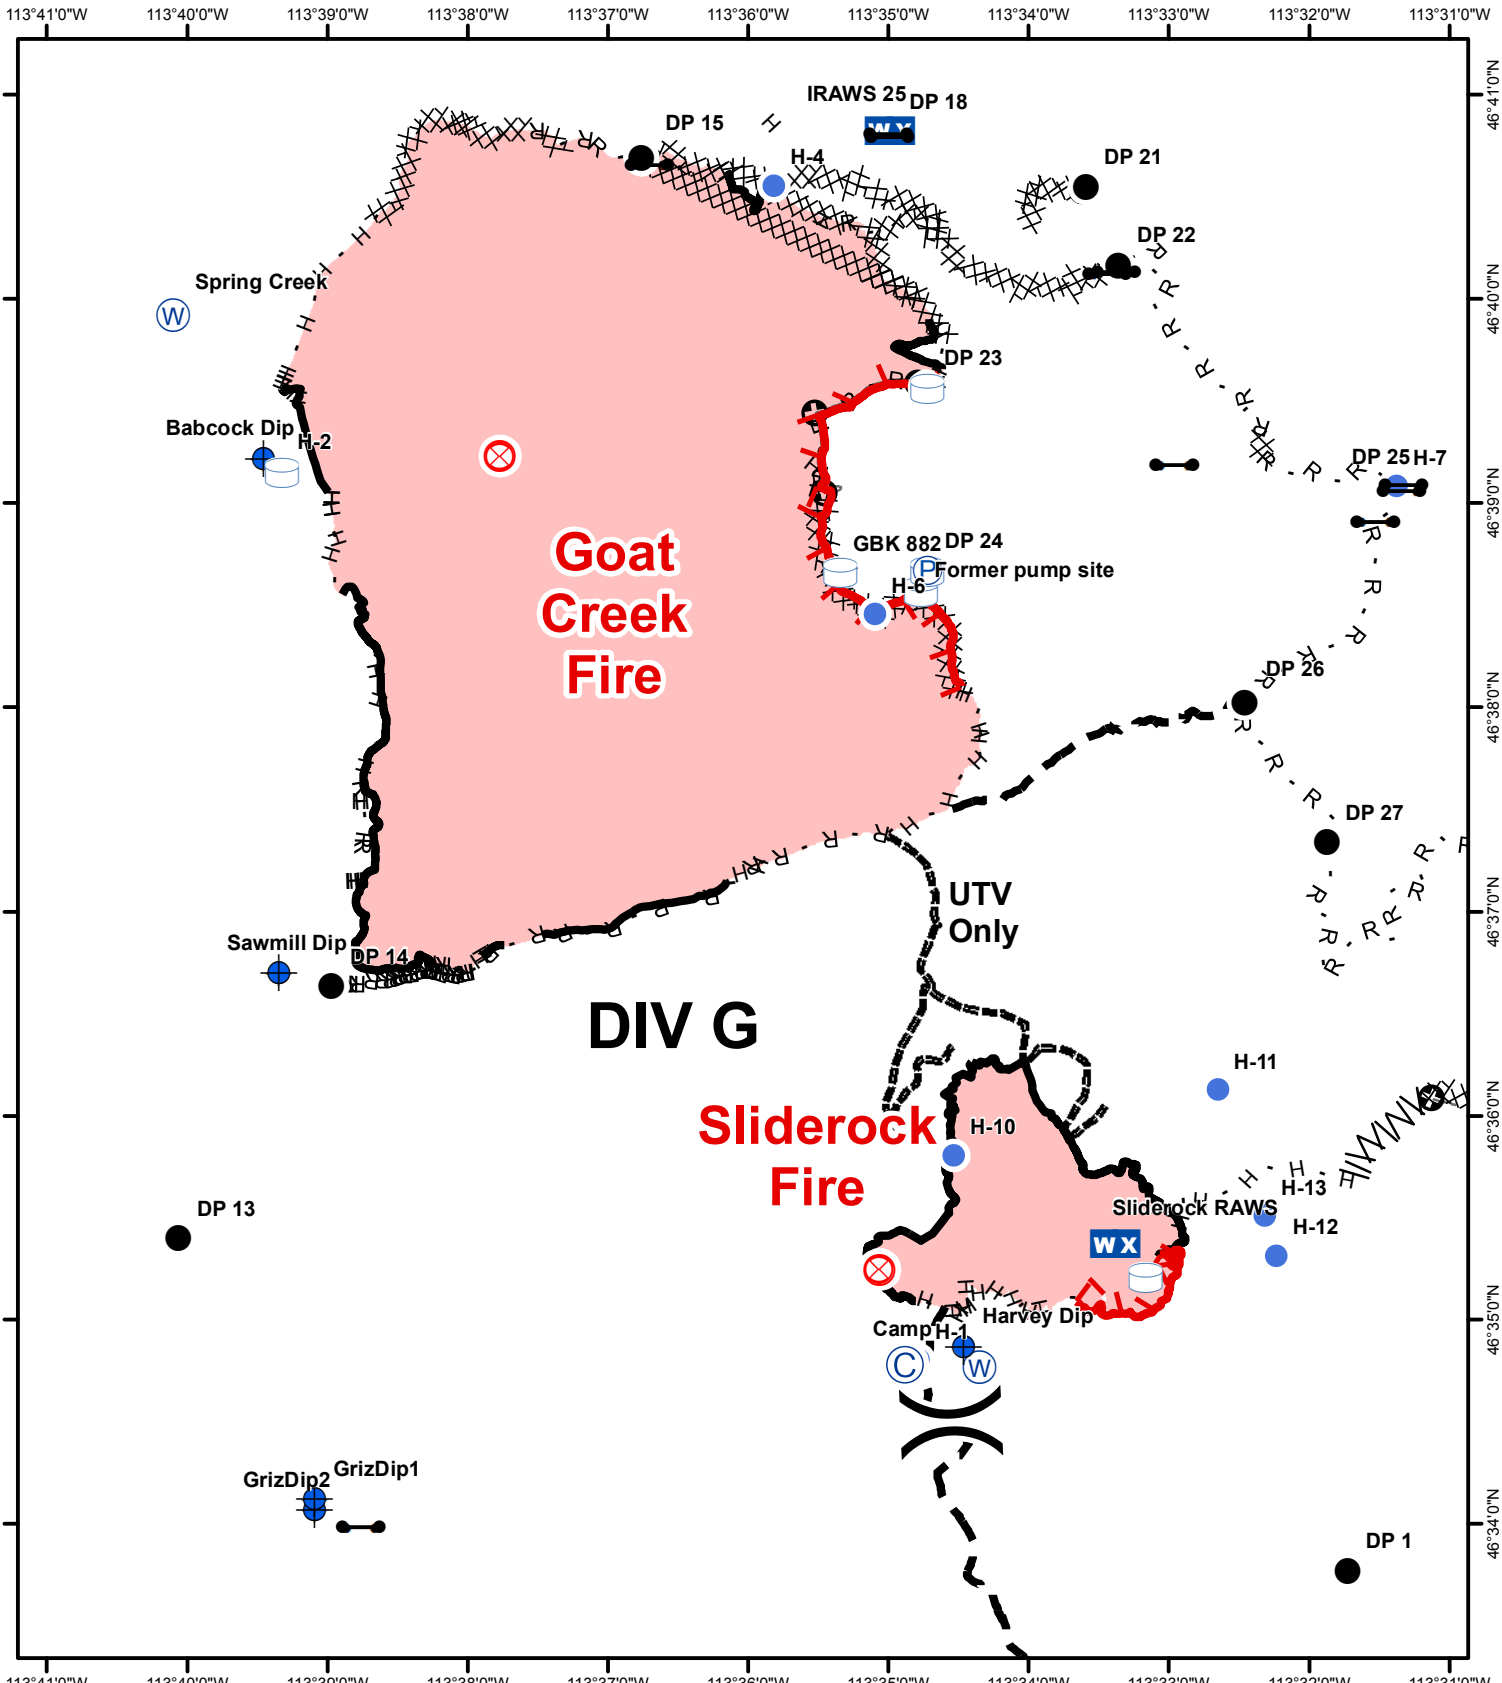

Branch I - Goat Creek & Sliderock Fires

9/9/2017

**Meyers
Sapphire Complex
MT-BDF-002217**

Fire Perimeter as of
9/8/2017 0117
Goat Creek: 8,305 acres
Sliderock: 901 acres

- | | | | | |
|-------------|---------------------|------------------------|------------------------|-------|
| Camp | Helipoint | Division Break | Completed Hand Line | Other |
| Dip Site | Mobile Weather Unit | Uncontrolled Fire Edge | Road as Completed Line | |
| Drop Point | Pump | Completed Line | Line Break Completed | |
| Fire Origin | Water Source | Completed Dozer Line | Planned Fire Line | |
| Gate | Water Tank | | | |