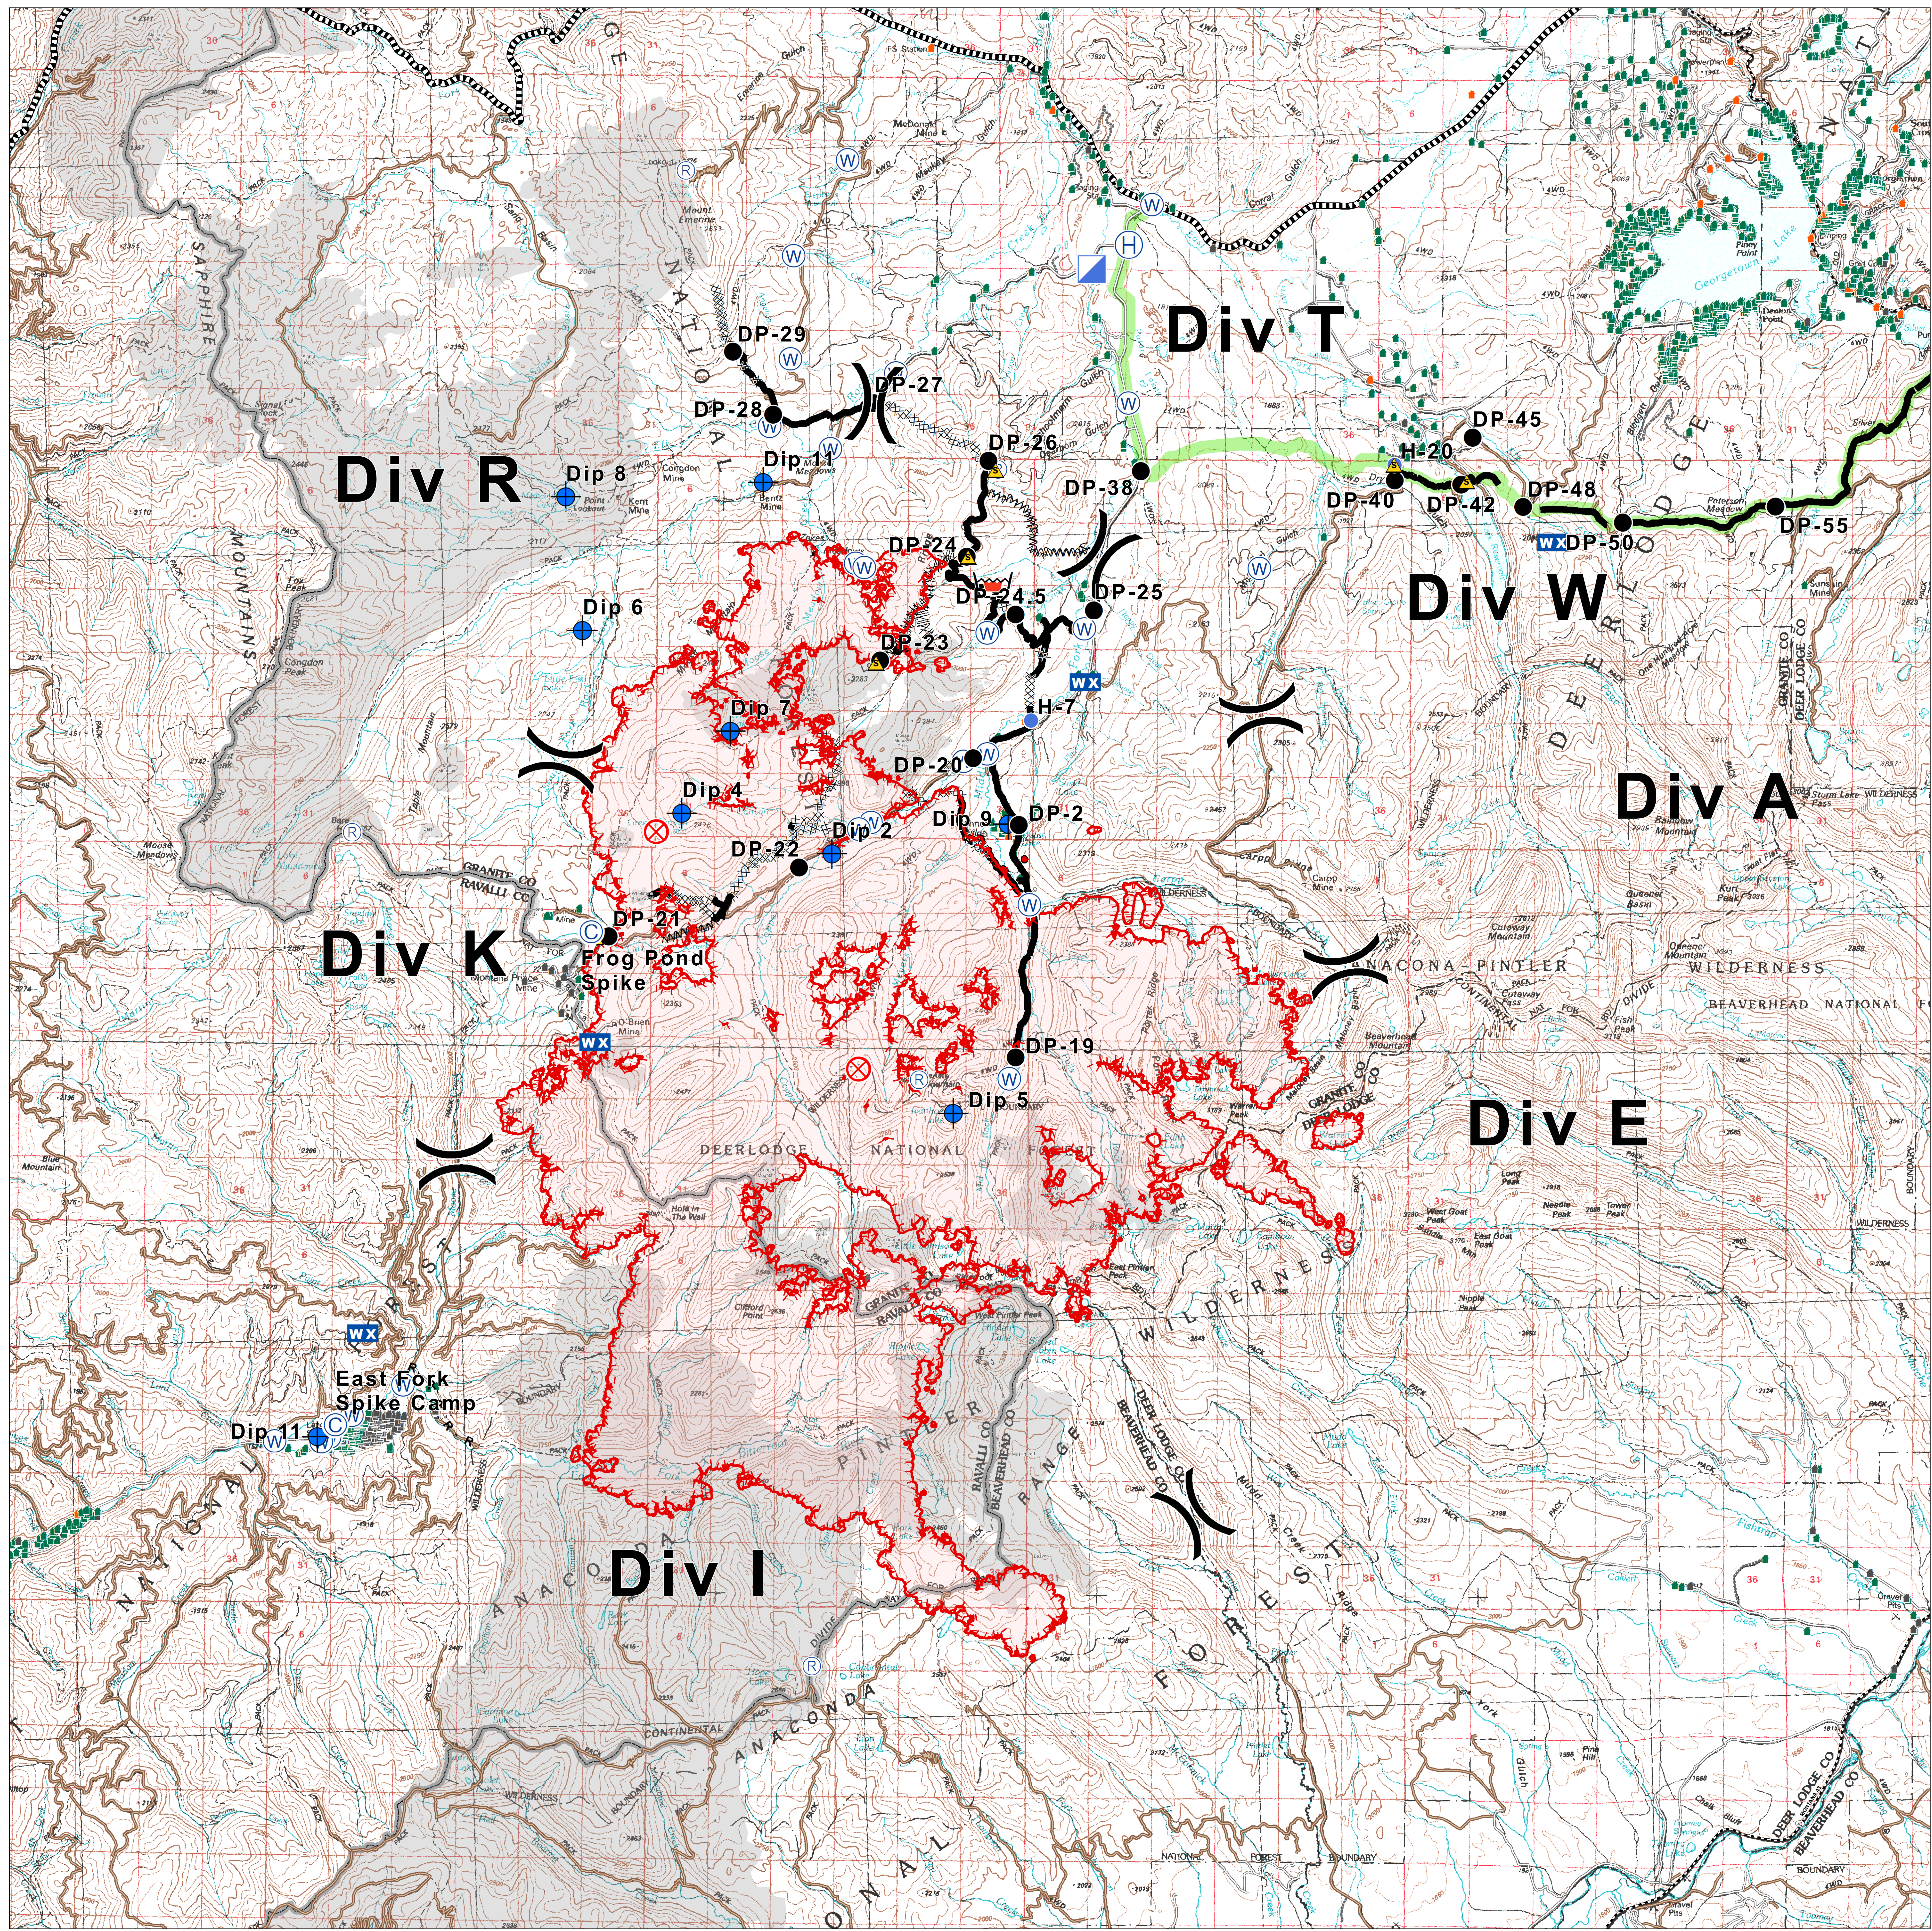

BRIEFING MAP

9/11/2017

Meyers Sapphire Complex

Meyers Fire

MT-BDF-002217

- Uncontrolled Fire Edge
- Completed Line
- Road as Completed Line
- Completed Dozer Line
- Completed Burnout
- Line Break Completed
- Fire Break Planned or Incomplete
- Planned Fire Line
- Contingency Line
- Incident Command Post
- Camp
- Drop Point
- Helibase
- Helispot
- Dip Site
- Fire Origin
- Mobile Weather Unit
- Repeater
- Retardant/Mud Pit
- Safety Zone
- Water Source
- Single Residence
- Non Residential Commercial
- Other Minor Structures
- Fire History Post 1980

Fire perimeter as of 09/10/2017 @ 1603
Meyers Fire: 60,291 acres