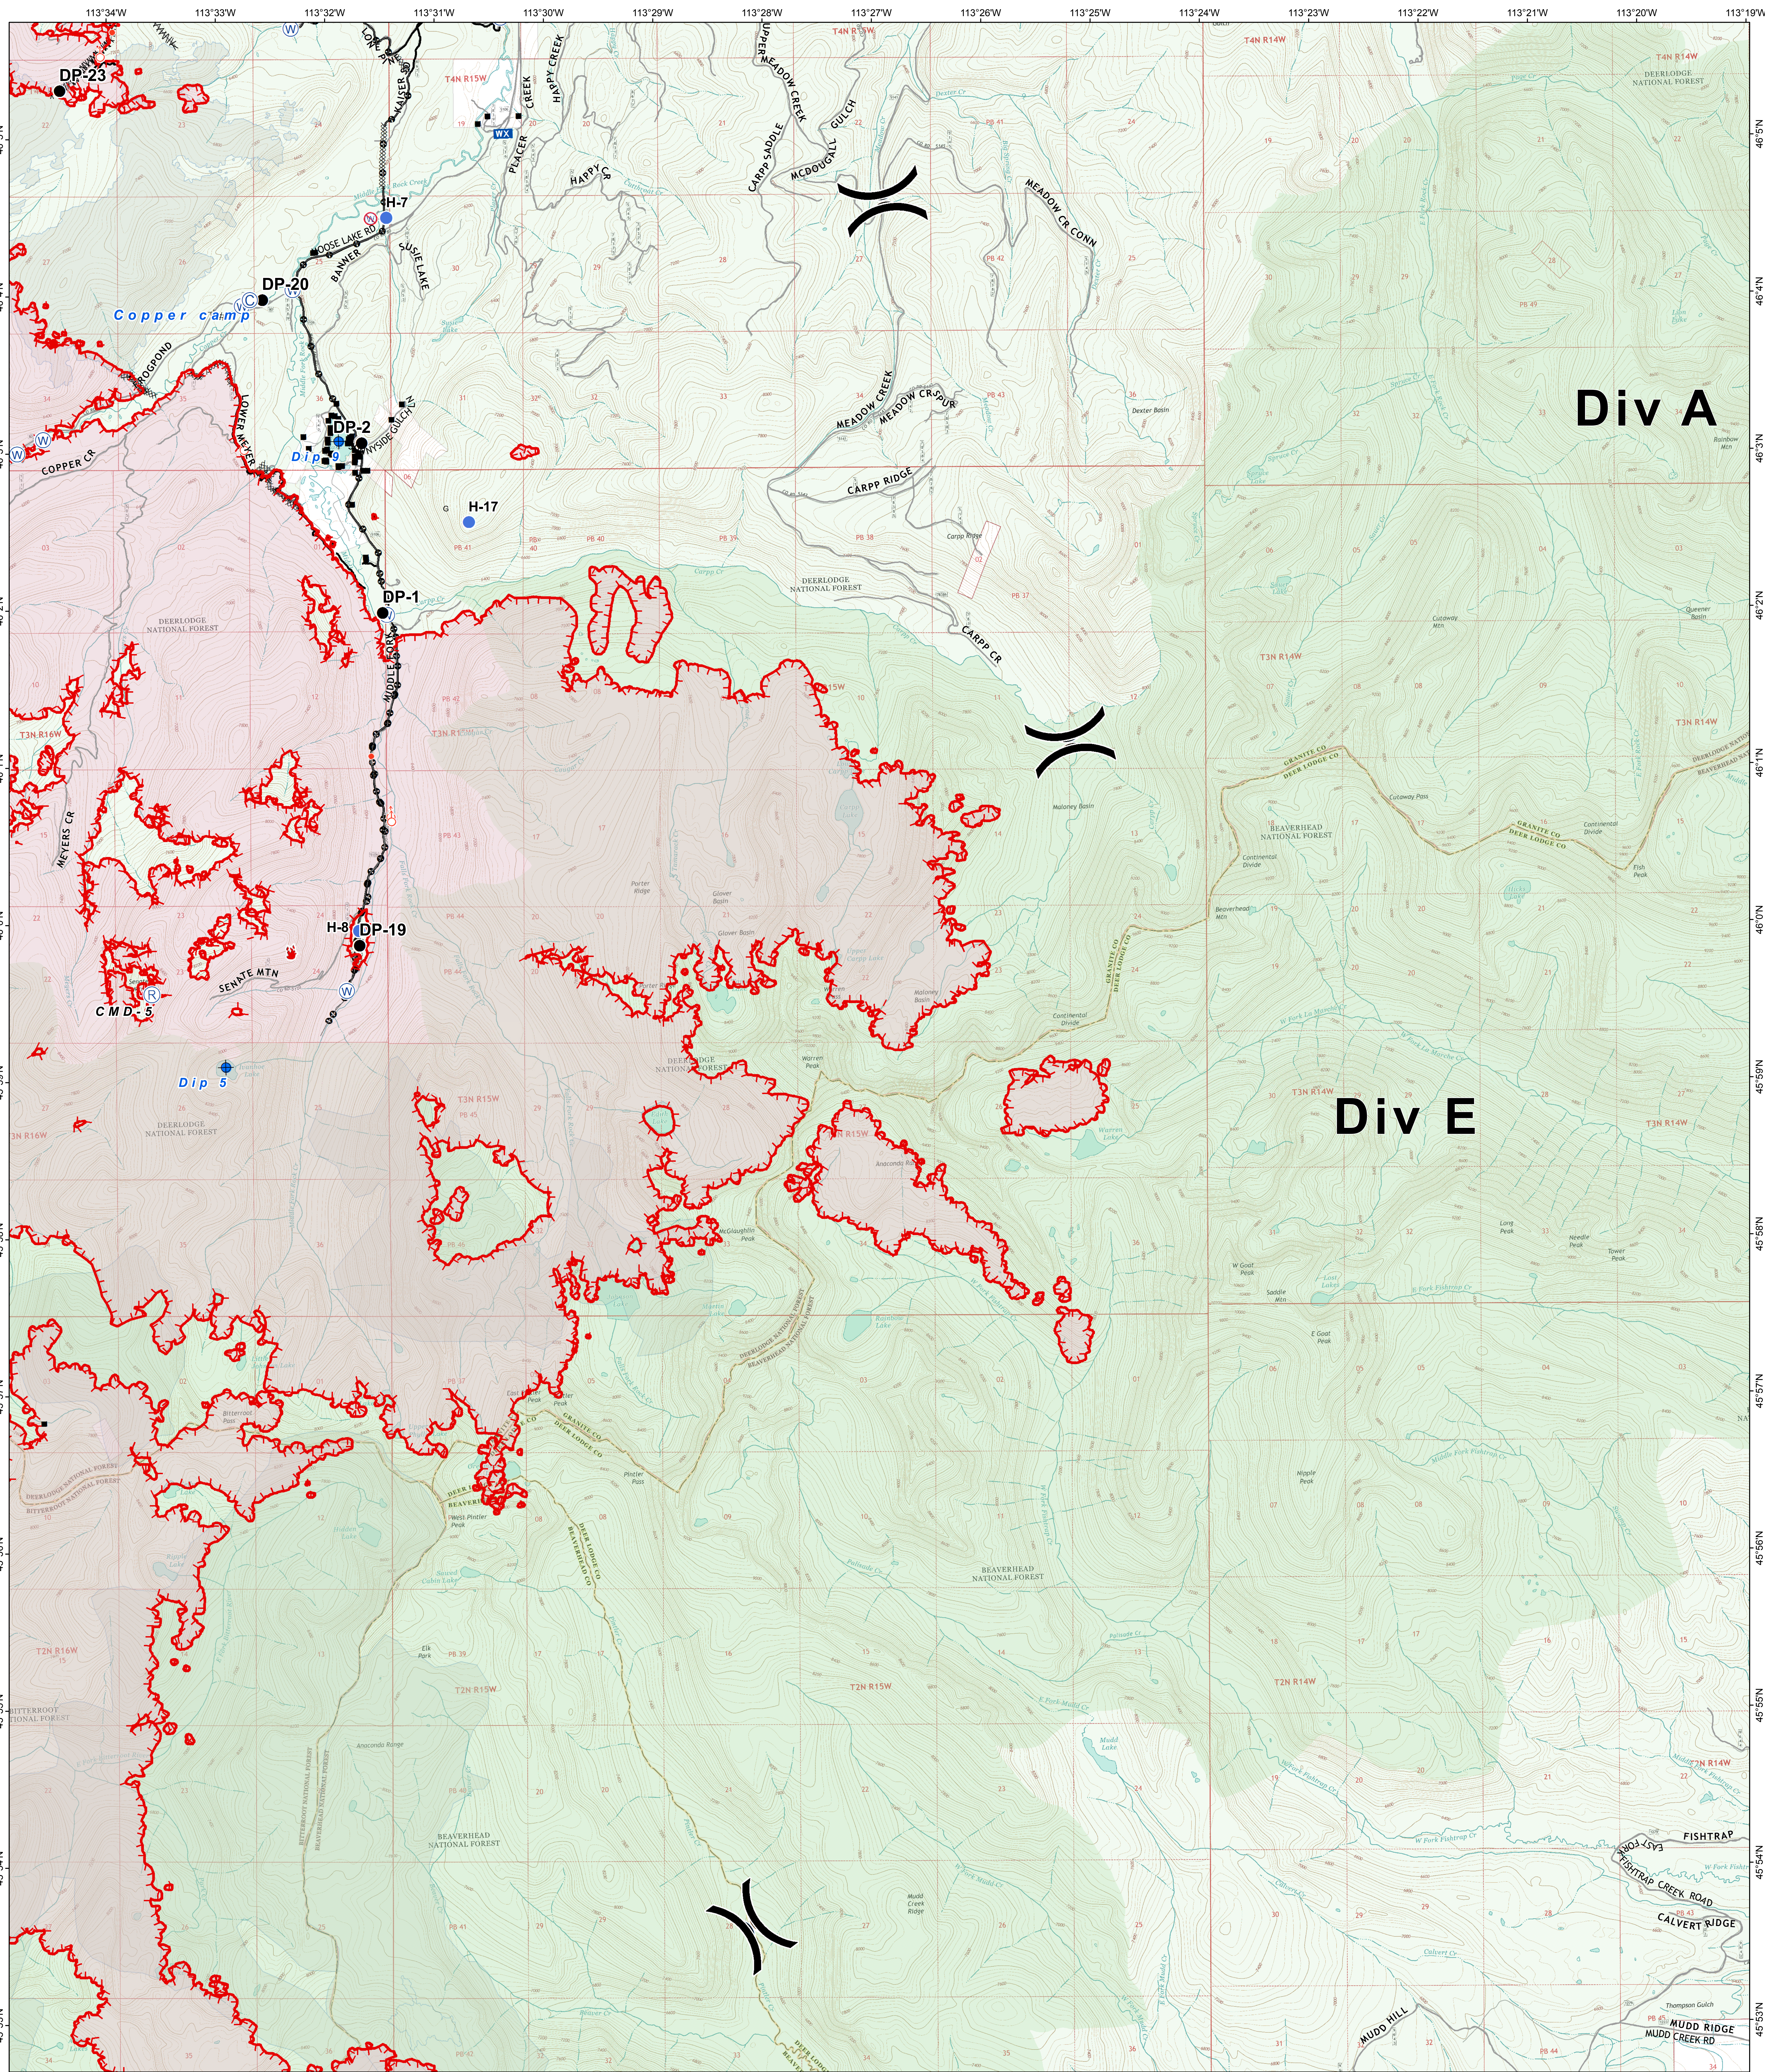

# Branch III Div A, E Operations Map

September 11, 2017

Div A

Div E

## Meyers Sapphire Complex

MT-BDF-002217  
 Fire perimeter as of 09/10/2017 @ 1603 hrs  
 Meyers Fire: 60,291 acres

- Structure
- Drop Point
- ⊕ Spot Fire
- ⊕ Fire Location
- ⊕ Restricted Water Source
- ⊕ Uncontrolled Fire Edge
- ⊕ Completed Line
- ⊕ Completed Dozer Line
- ⊕ Division Break
- ⊕ Helispot
- ⊕ Hot Spot
- ⊕ Internet Access
- ⊕ Mobile Weather Unit
- ⊕ Water Source
- ⊕ Other
- ⊕ Wilderness Boundary
- ⊕ Fire History
- ⊕ Line Break Completed
- ⊕ Private
- ⊕ USFS
- ⊕ Wildfire Daily Fire Perimeter