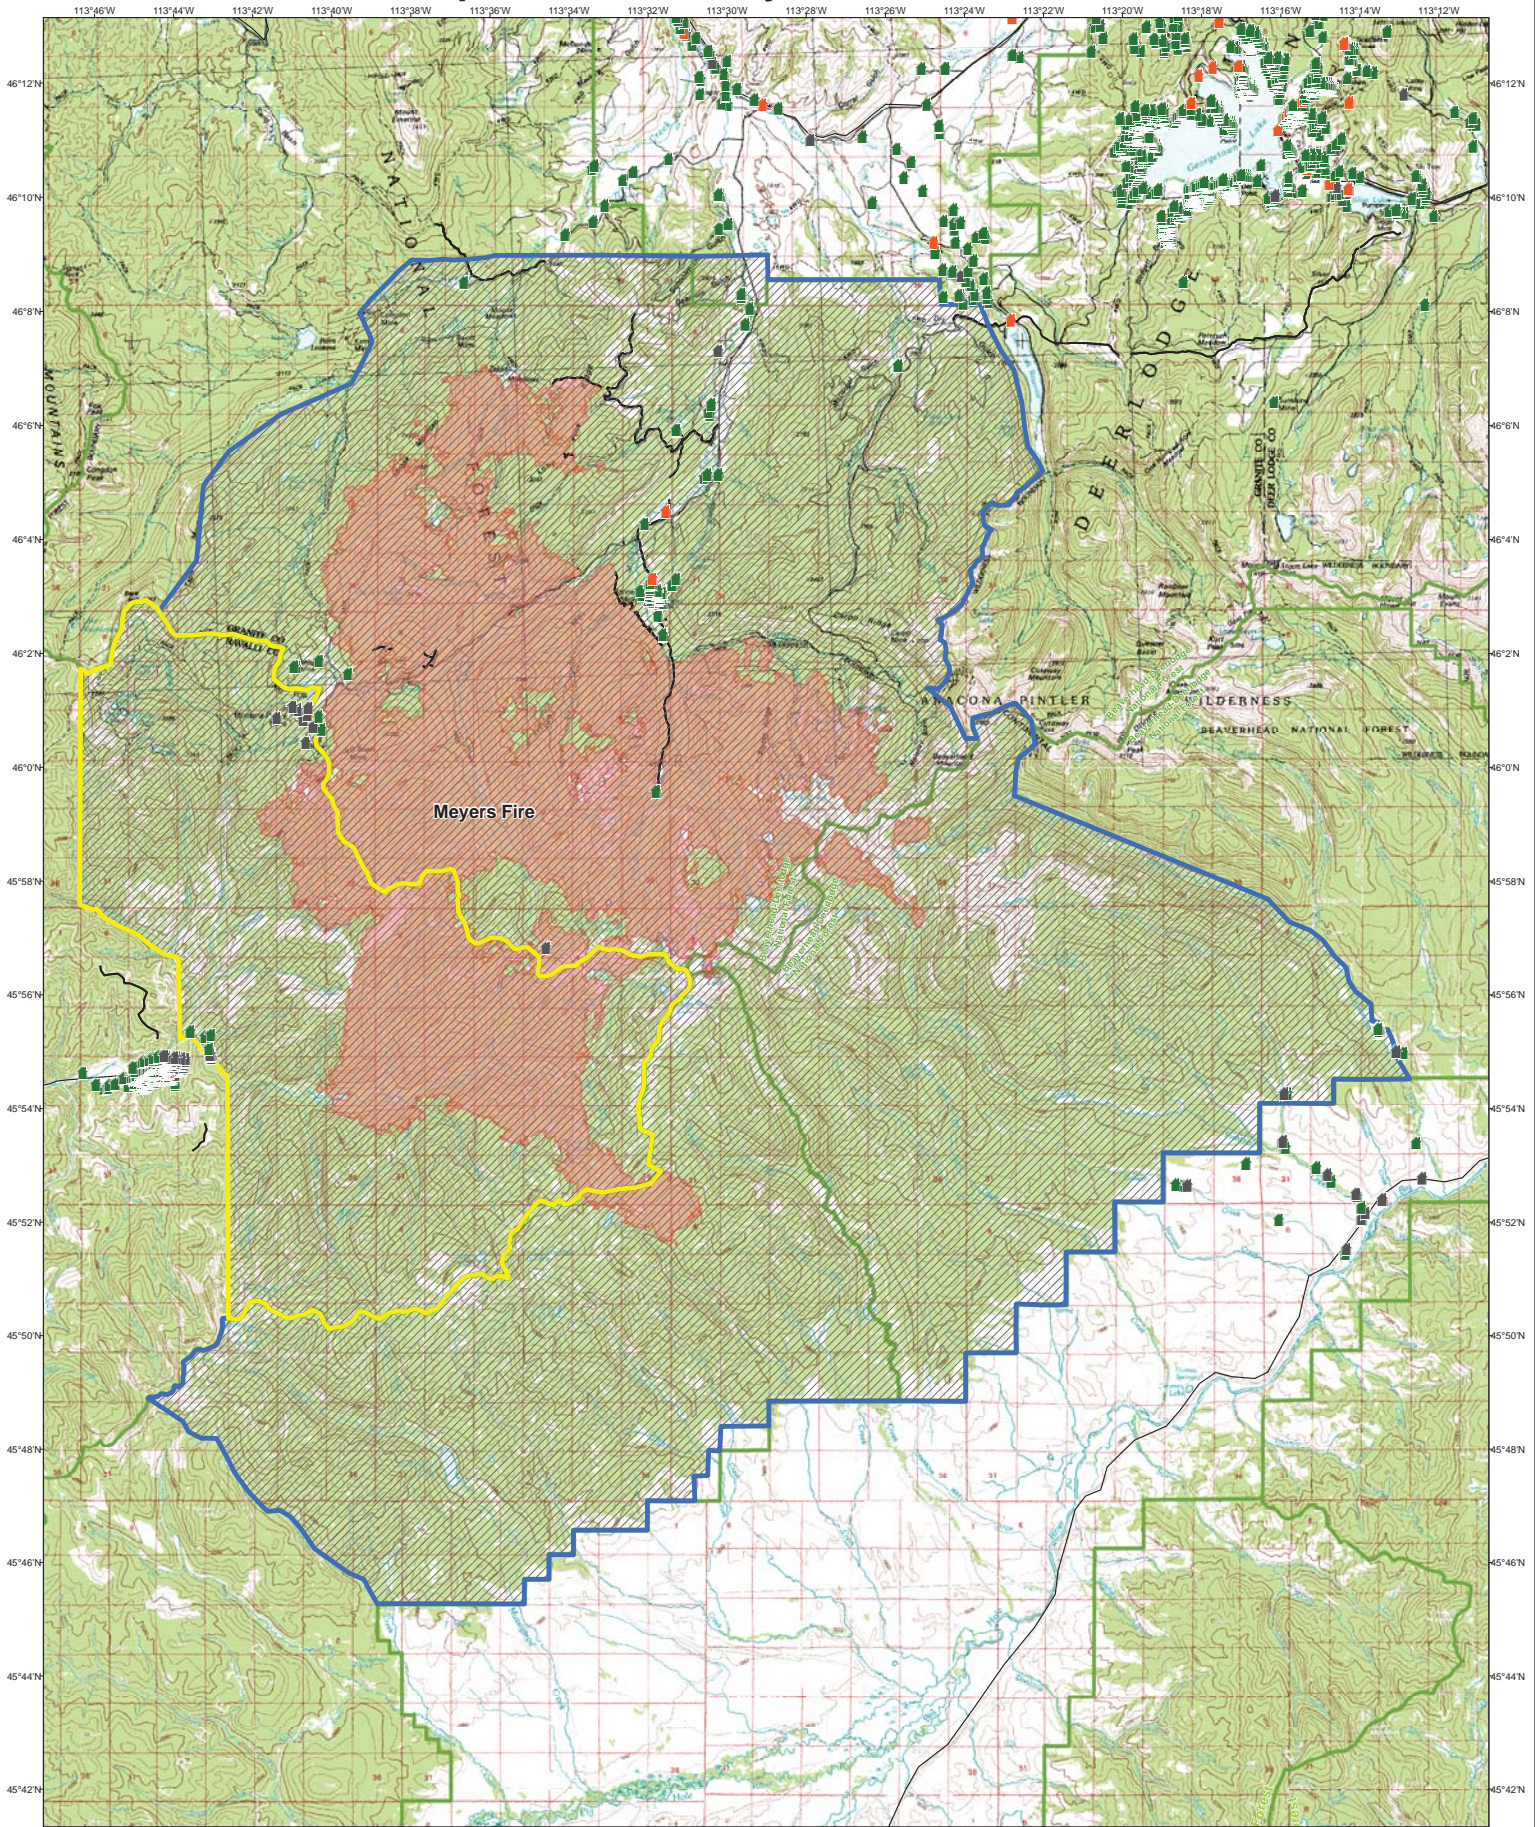

# Public Information Map - Branch III Meyers Fire

9/11/2017

## Meyers Sapphire Complex MT-BDF-002217

Fire Perimeter as of  
09/11/2017 0135  
Meyers - 60,792 Acres  
Goat Creek - 8,300 Acres  
Sliderock - 900 Acres  
Little Hogback - 34,439 Acres  
Total - 104,431 Acres

- Single Residence
- Non Residential Commercial
- Other Minor Structures
- Area Closure - Bitterroot National Forest
- Area Closure - Beaverhead Dearlodge National Forest
- Completed Line
- Fire Perimeter