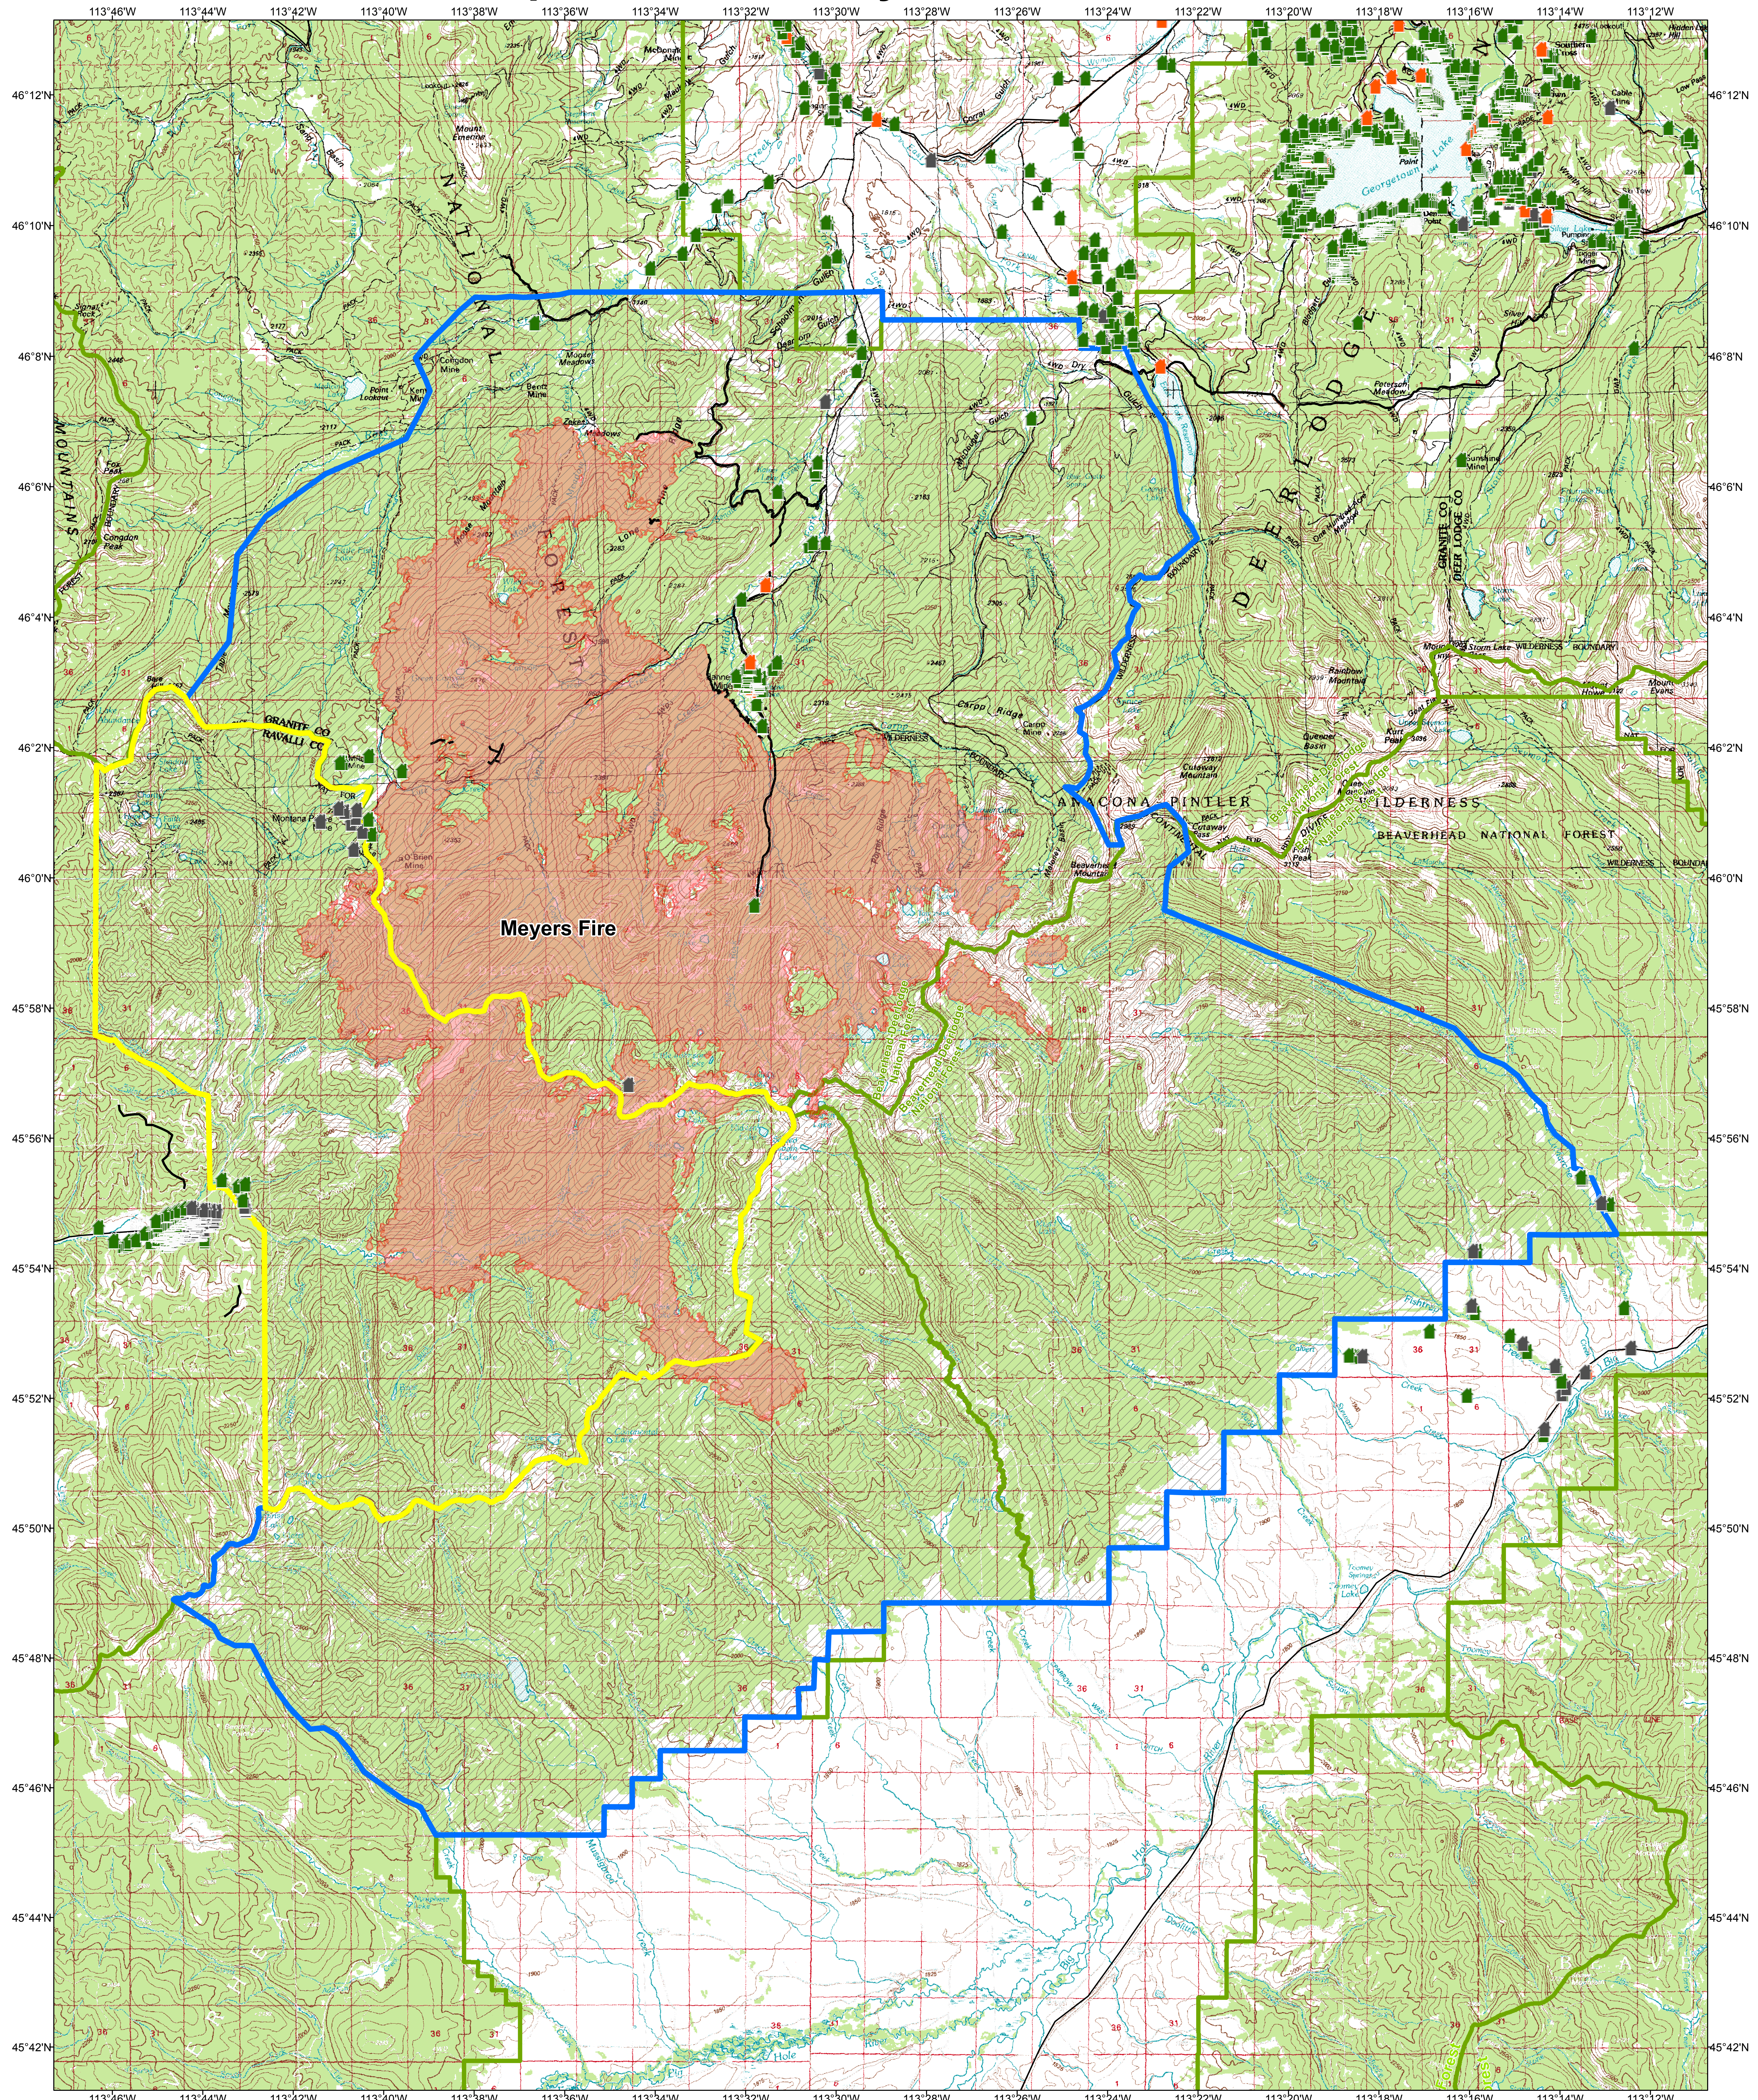

Public Information Map - Branch III Meyers Fire

9/11/2017

Meyers Sapphire Complex MT-BDF-002217

Fire Perimeter as of
09/11/2017 0135
Meyers - 60,792 Acres
Goat Creek - 8,300 Acres
Sliderock - 900 Acres
Little Hogback - 34,439 Acres
Total - 104,431 Acres

- Single Residence
- Non Residential Commercial
- Other Minor Structures
- Area Closure - Bitterroot National Forest
- Area Closure - Beaverhead Dearlodge National Forest
- Completed Line
- Fire Perimeter