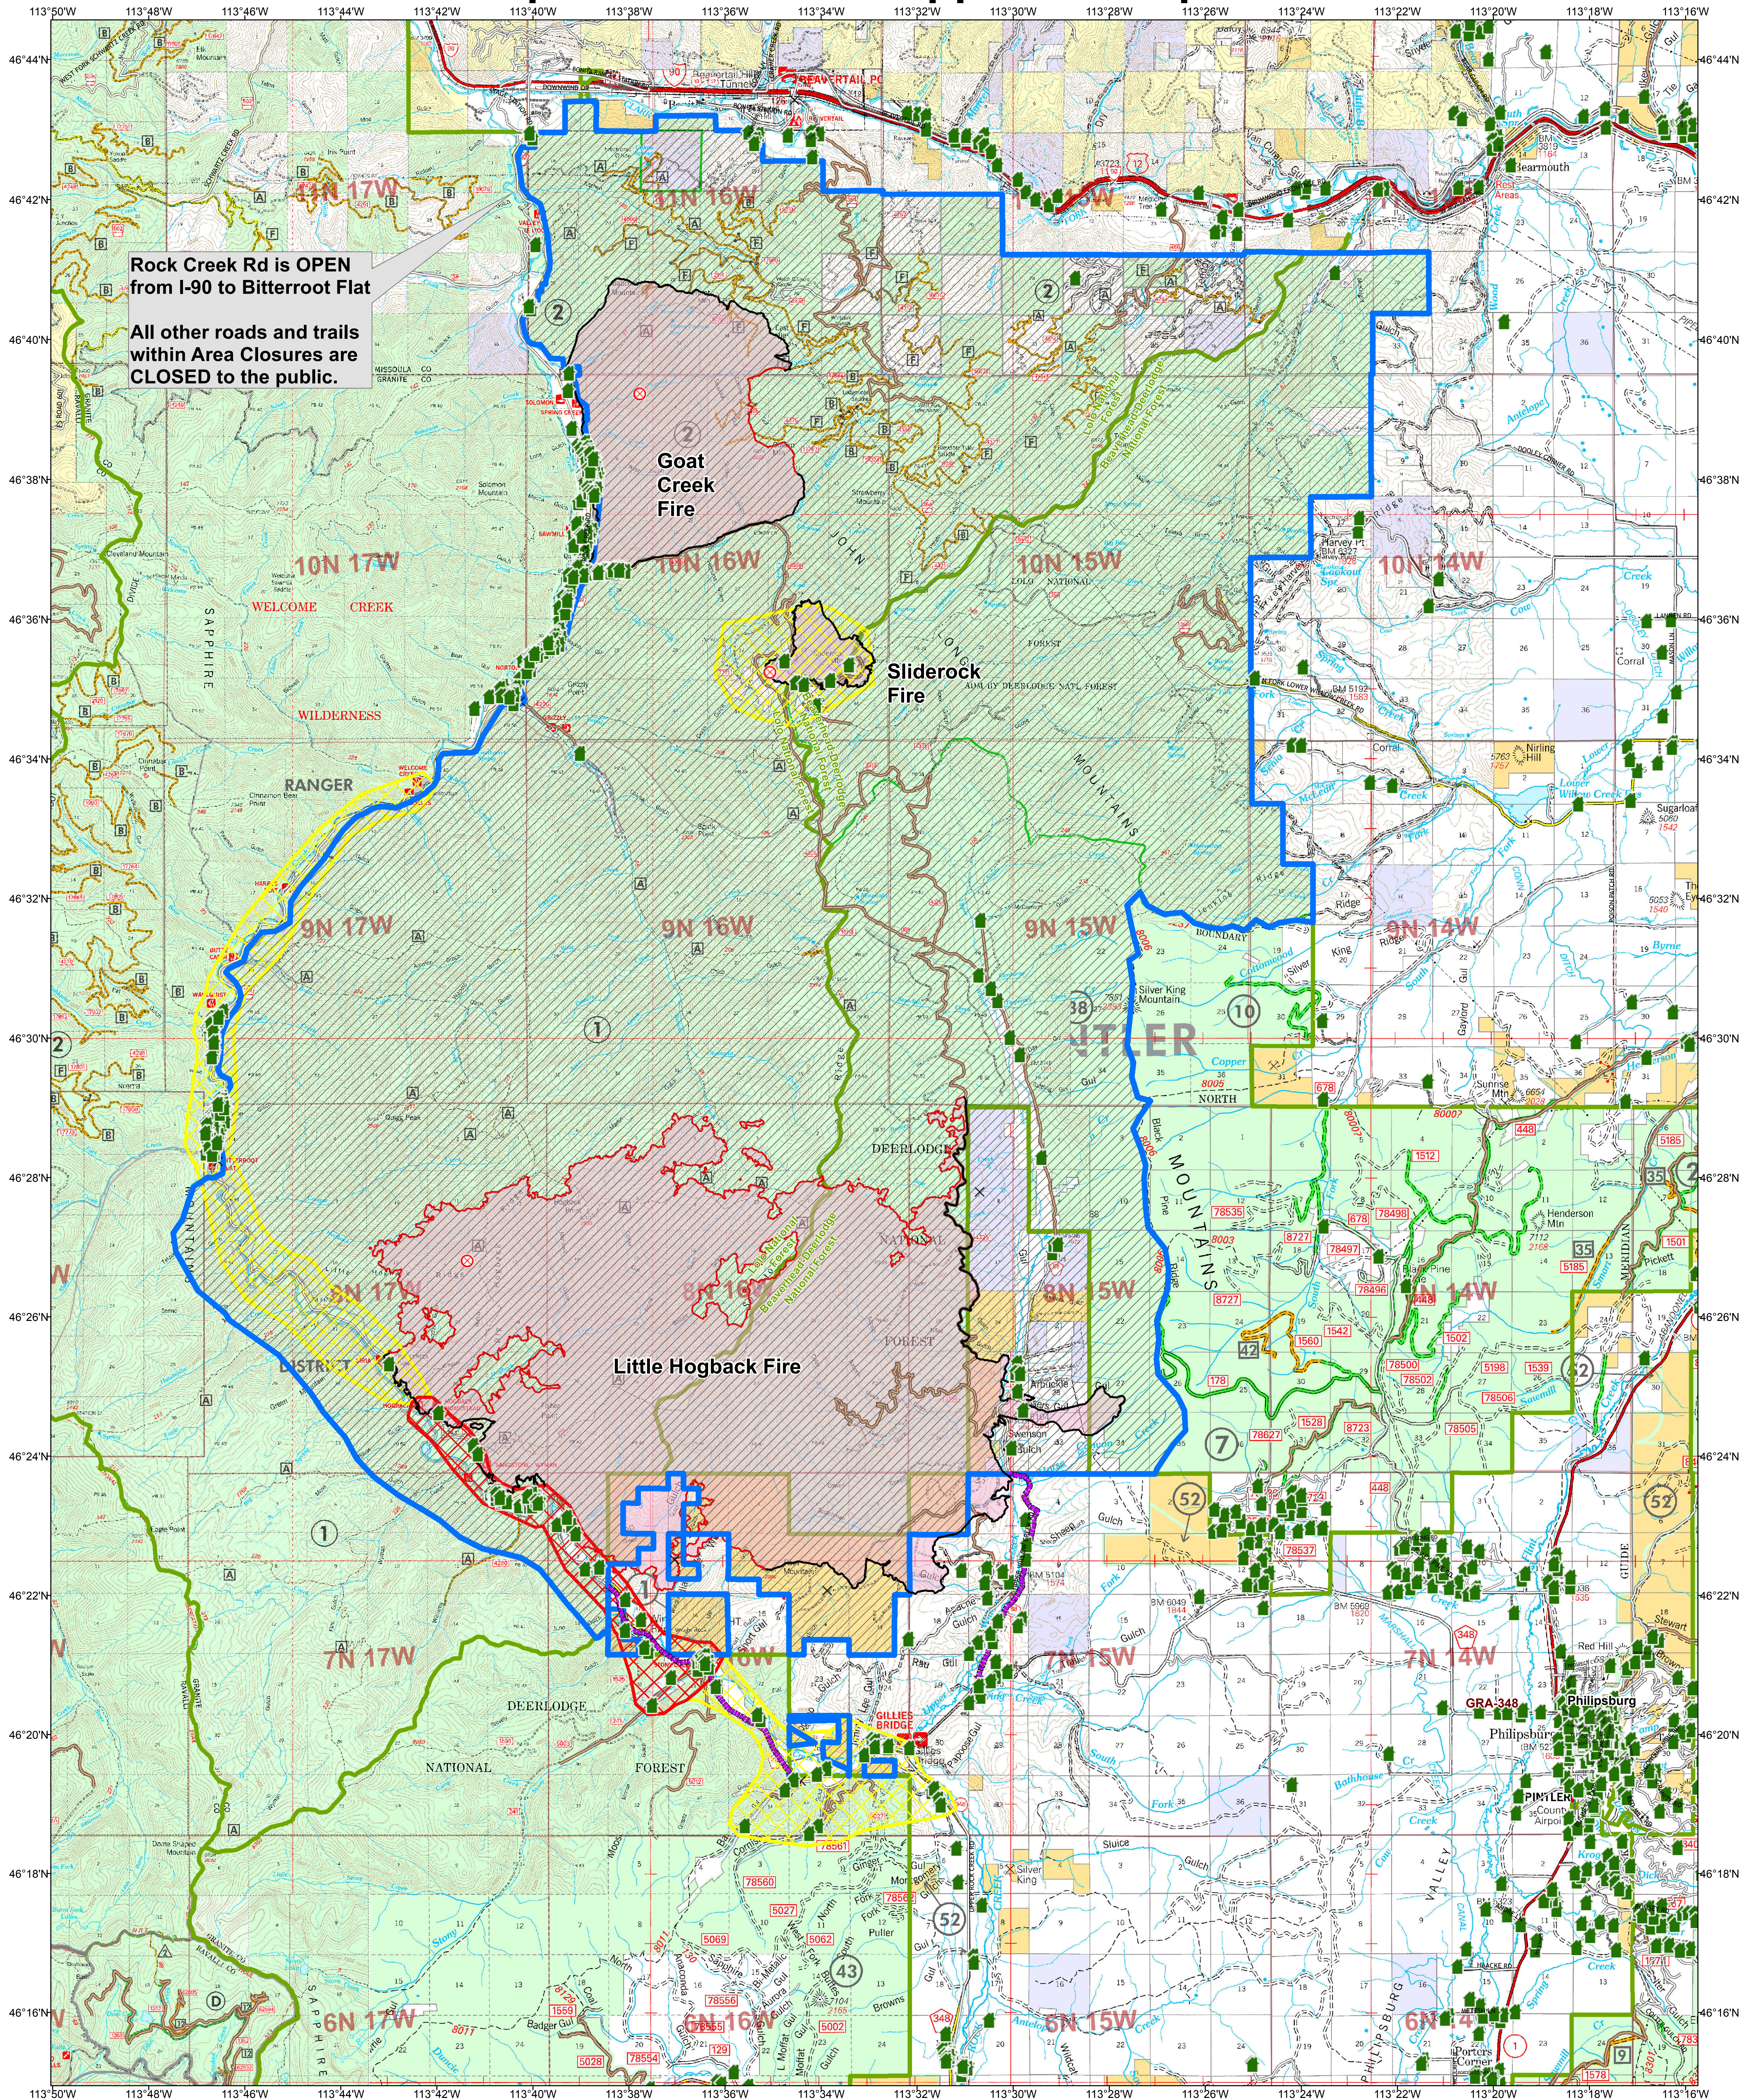

Public Information Map - Branch I & II Sapphire Complex

9/11/2017

Meyers Sapphire Complex MT-BDF-002217

Fire Perimeter as of
09/11/2017 0006
Little Hogback - 34,439 Acres
Goat Creek - 8,300 Acres
Sliderock - 900 Acres

- | | | | |
|---------------------|---------------------|----------------|-------------|
| Public Road Closure | Evacuation Order | Completed Line | Closure |
| Area Closure | Pre-Evacuation Area | Structures | Fire Origin |