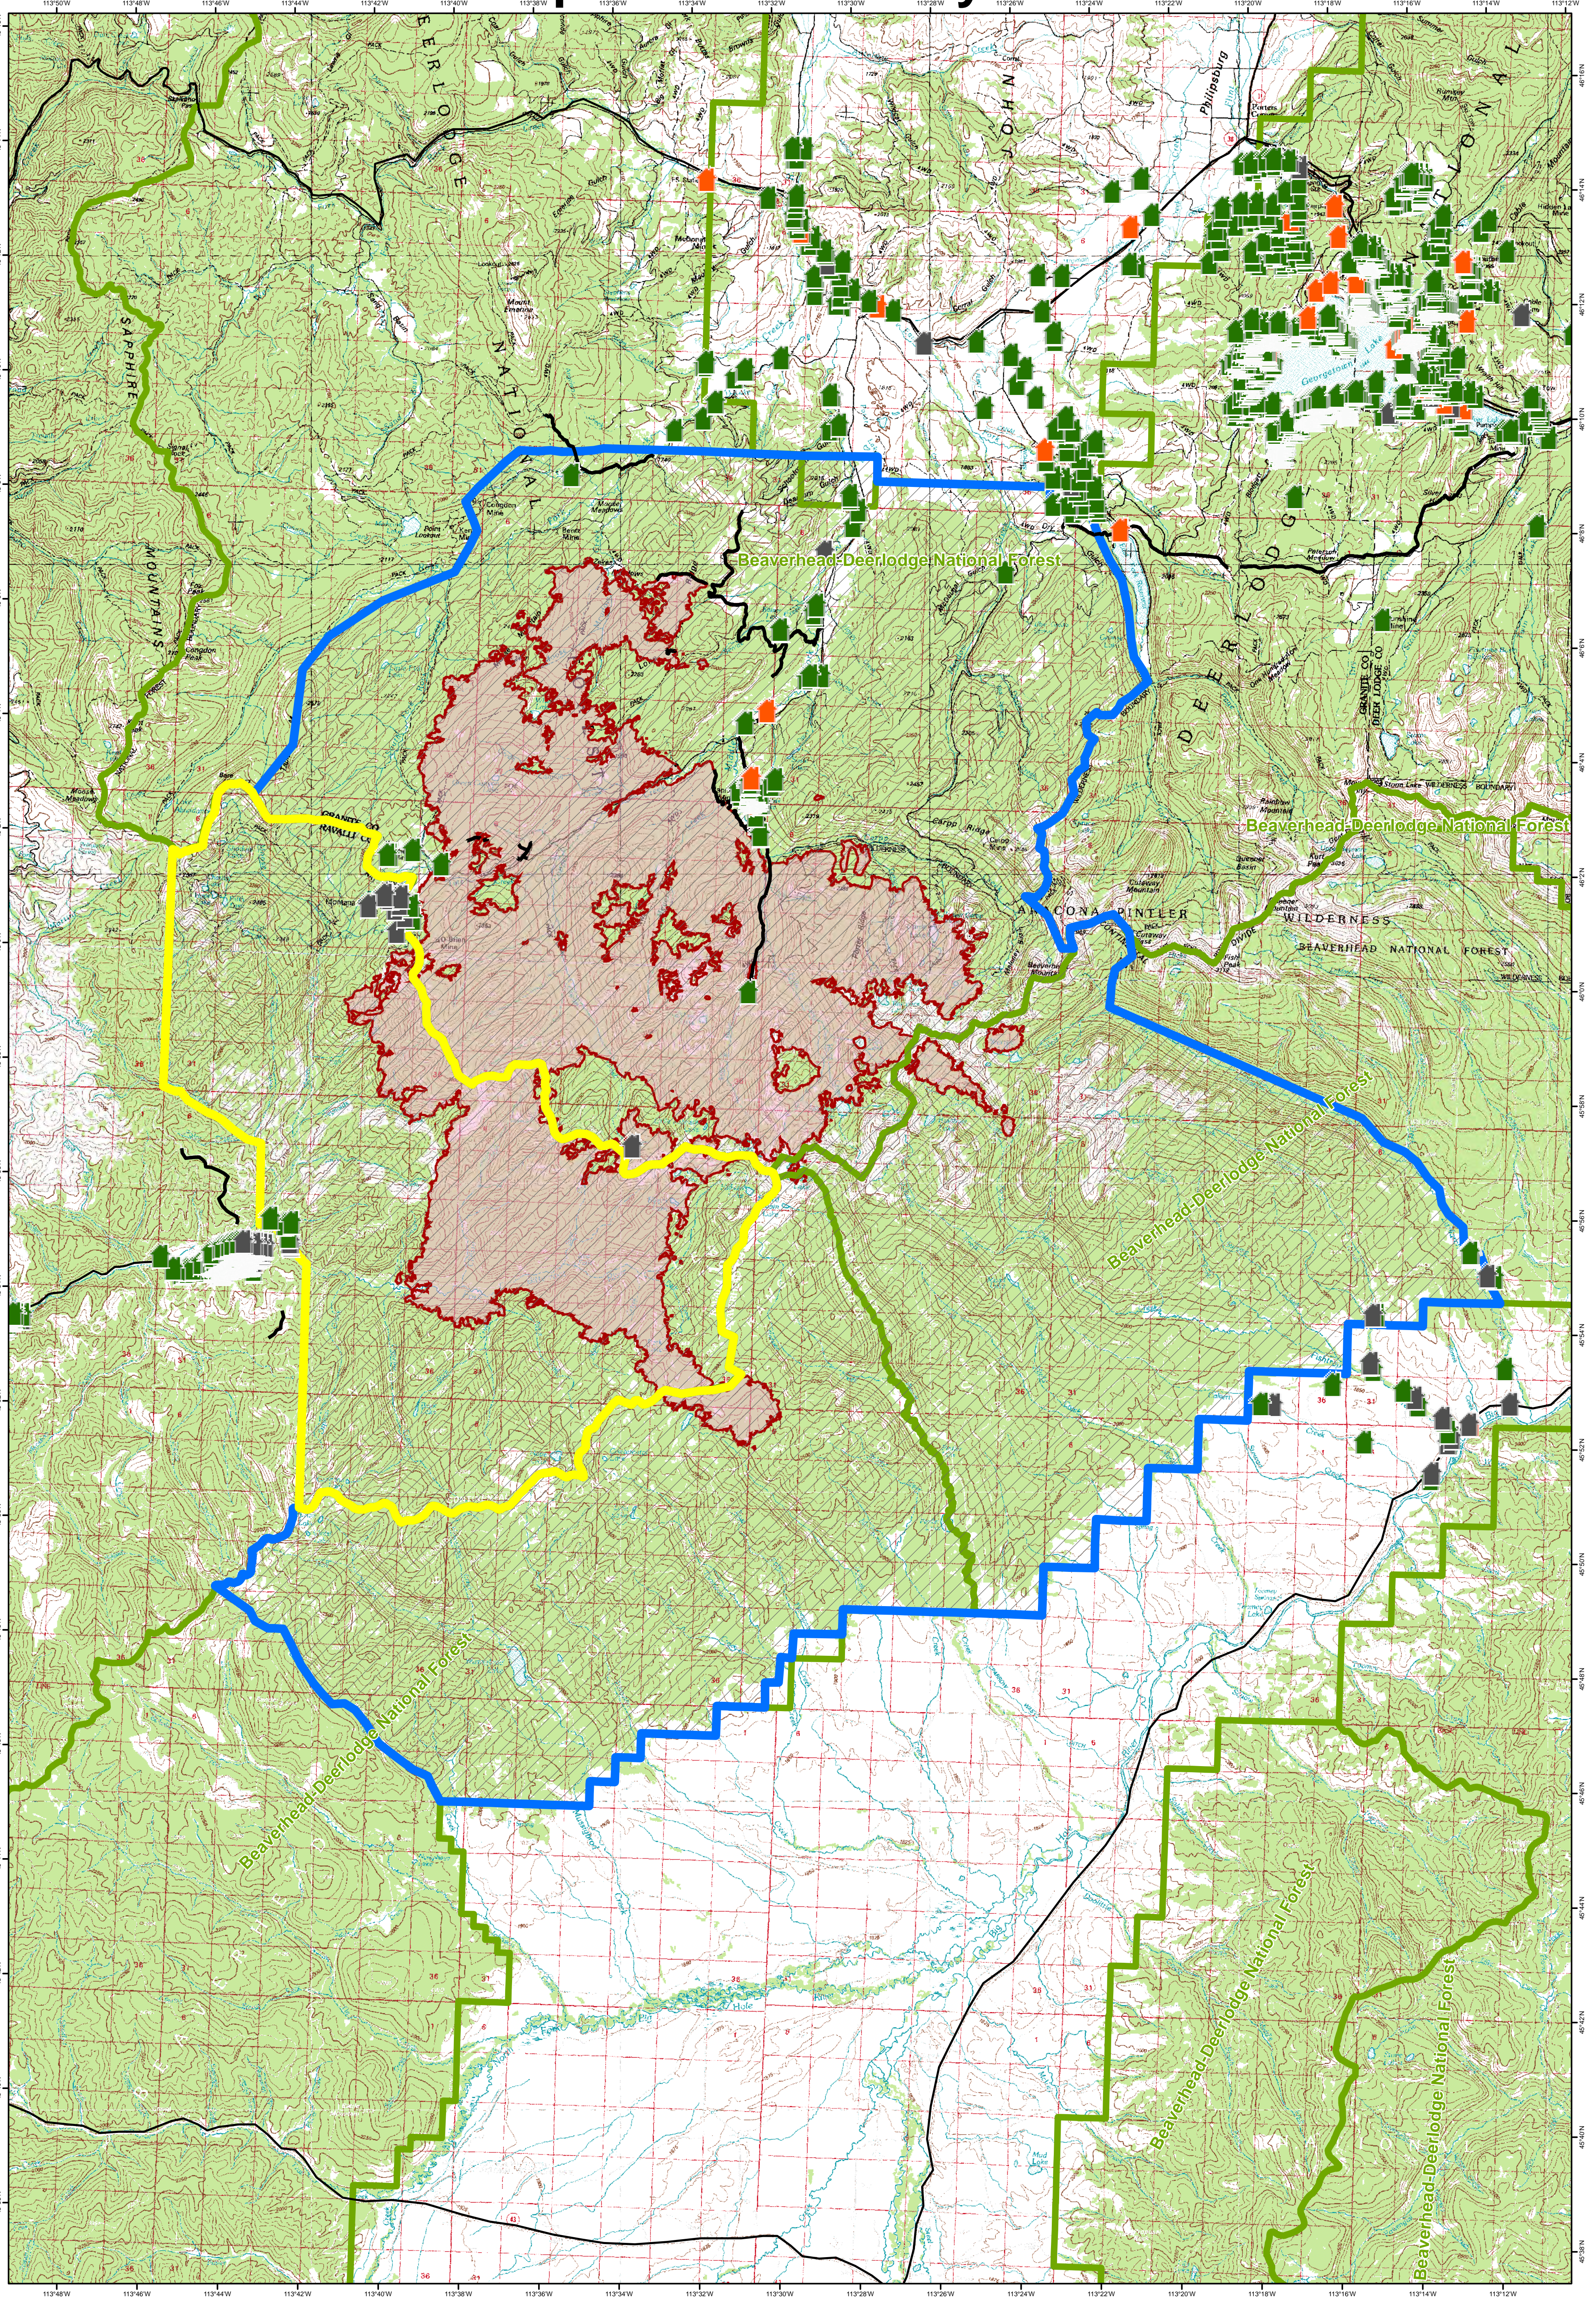

# Public Information Map - Branch III Meyers Fire

9/11/2017

## Meyers Sapphire Complex

MT-BDF-00217

Fire Perimeter as of  
09/11/2017 @ 0006  
Meyers - 60,792 Acres

- Area Closure - Beaverhead Dearlodge National Forest
- Area Closure - Bitterroot National Forest
- Wildfire Daily Fire Perimeter
- Completed Line
- Single Residence
- Non Residential Commercial
- Other Minor Structures

0 1 2 3 4 Miles