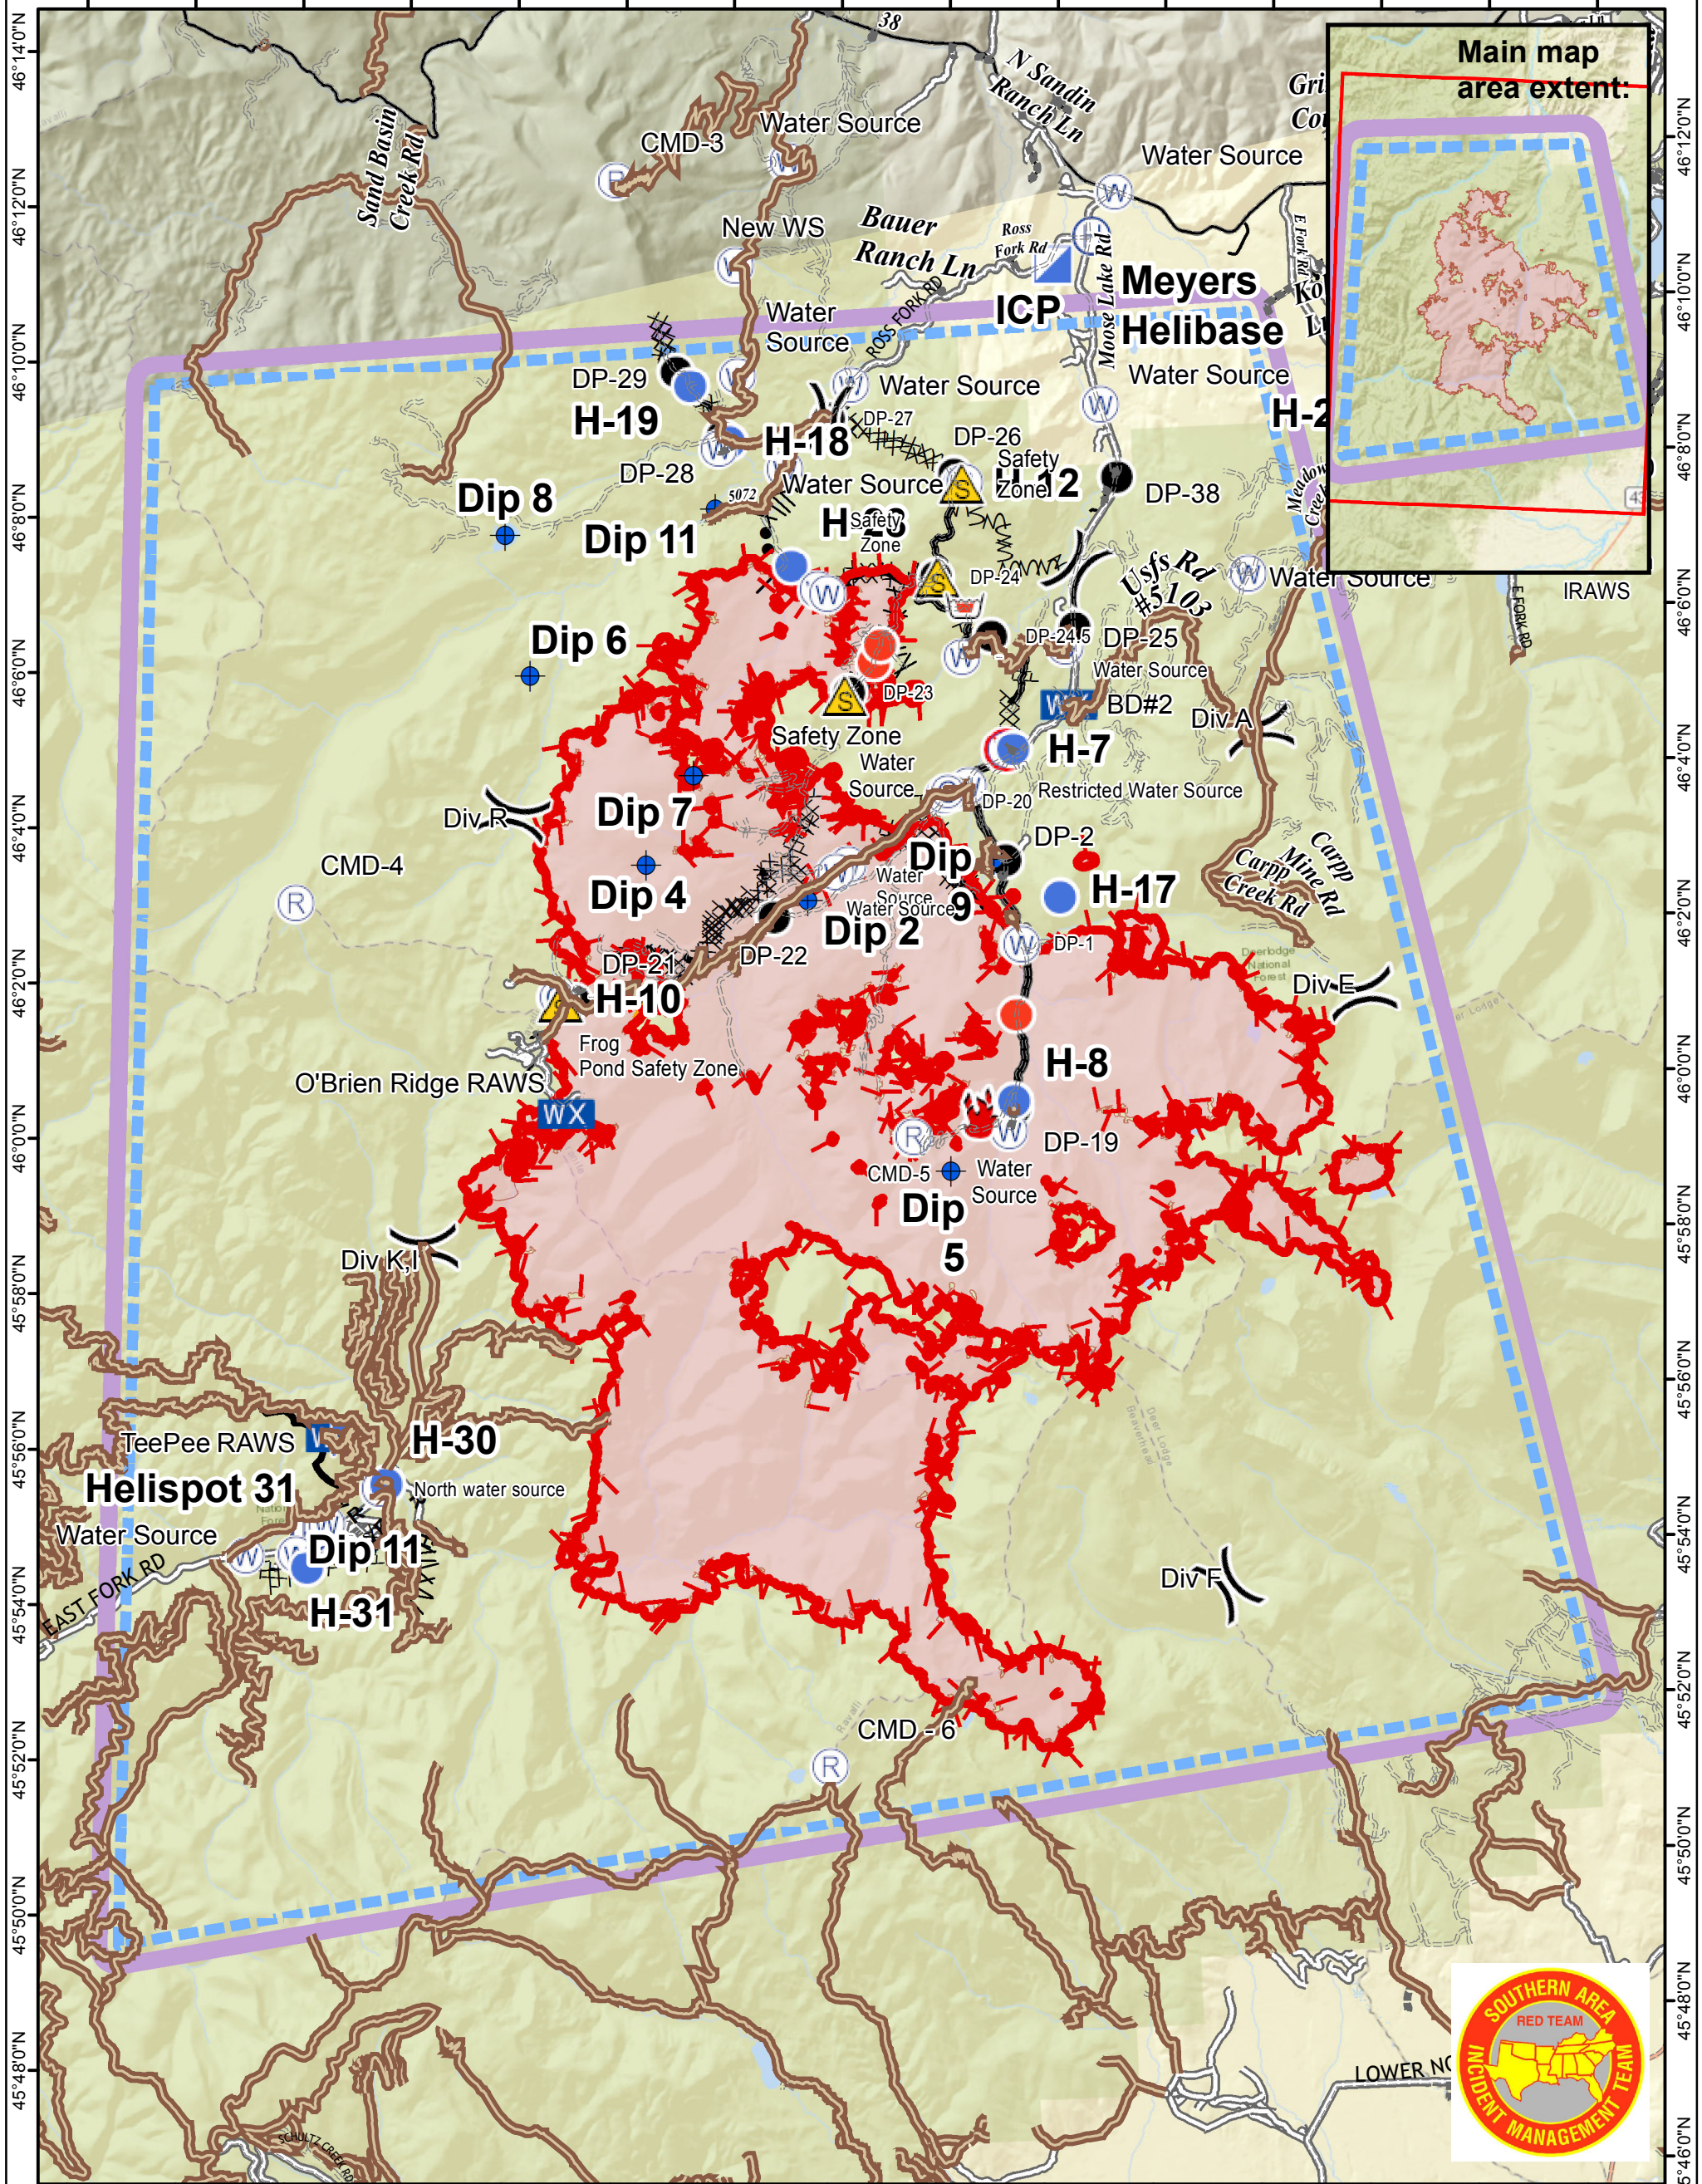

Air Operations Pilot Map - Branch III

9/11/2017

Meyers Sapphire Complex
MT-BDF-002217

Fire Perimeter as of 9/10/2017 1603
Goat Creek: 8,300 acers
Sliderock: 900 acers

Division Break	Fire Location	Incident Command Post	Retardant/Mud Pit	Uncontrolled Fire Edge	Road as Completed Line	Completed Burnout
Camp	Helibase	Lookout	Safety Zone	Completed Line	Line Break Completed	Fire Break Planned or Incomplete
Dip Site	Helispot	Mobile Weather Unit	Water Source	Completed Dozer Line	Active Burnout	Planned Fire Line
Drop Point	Hot Spot	Repeater	Restricted Water Source	Completed Hand Line	TFR	Planned Secondary Line
						Fire Spread Prediction

0 1.25 2.5 5 Miles