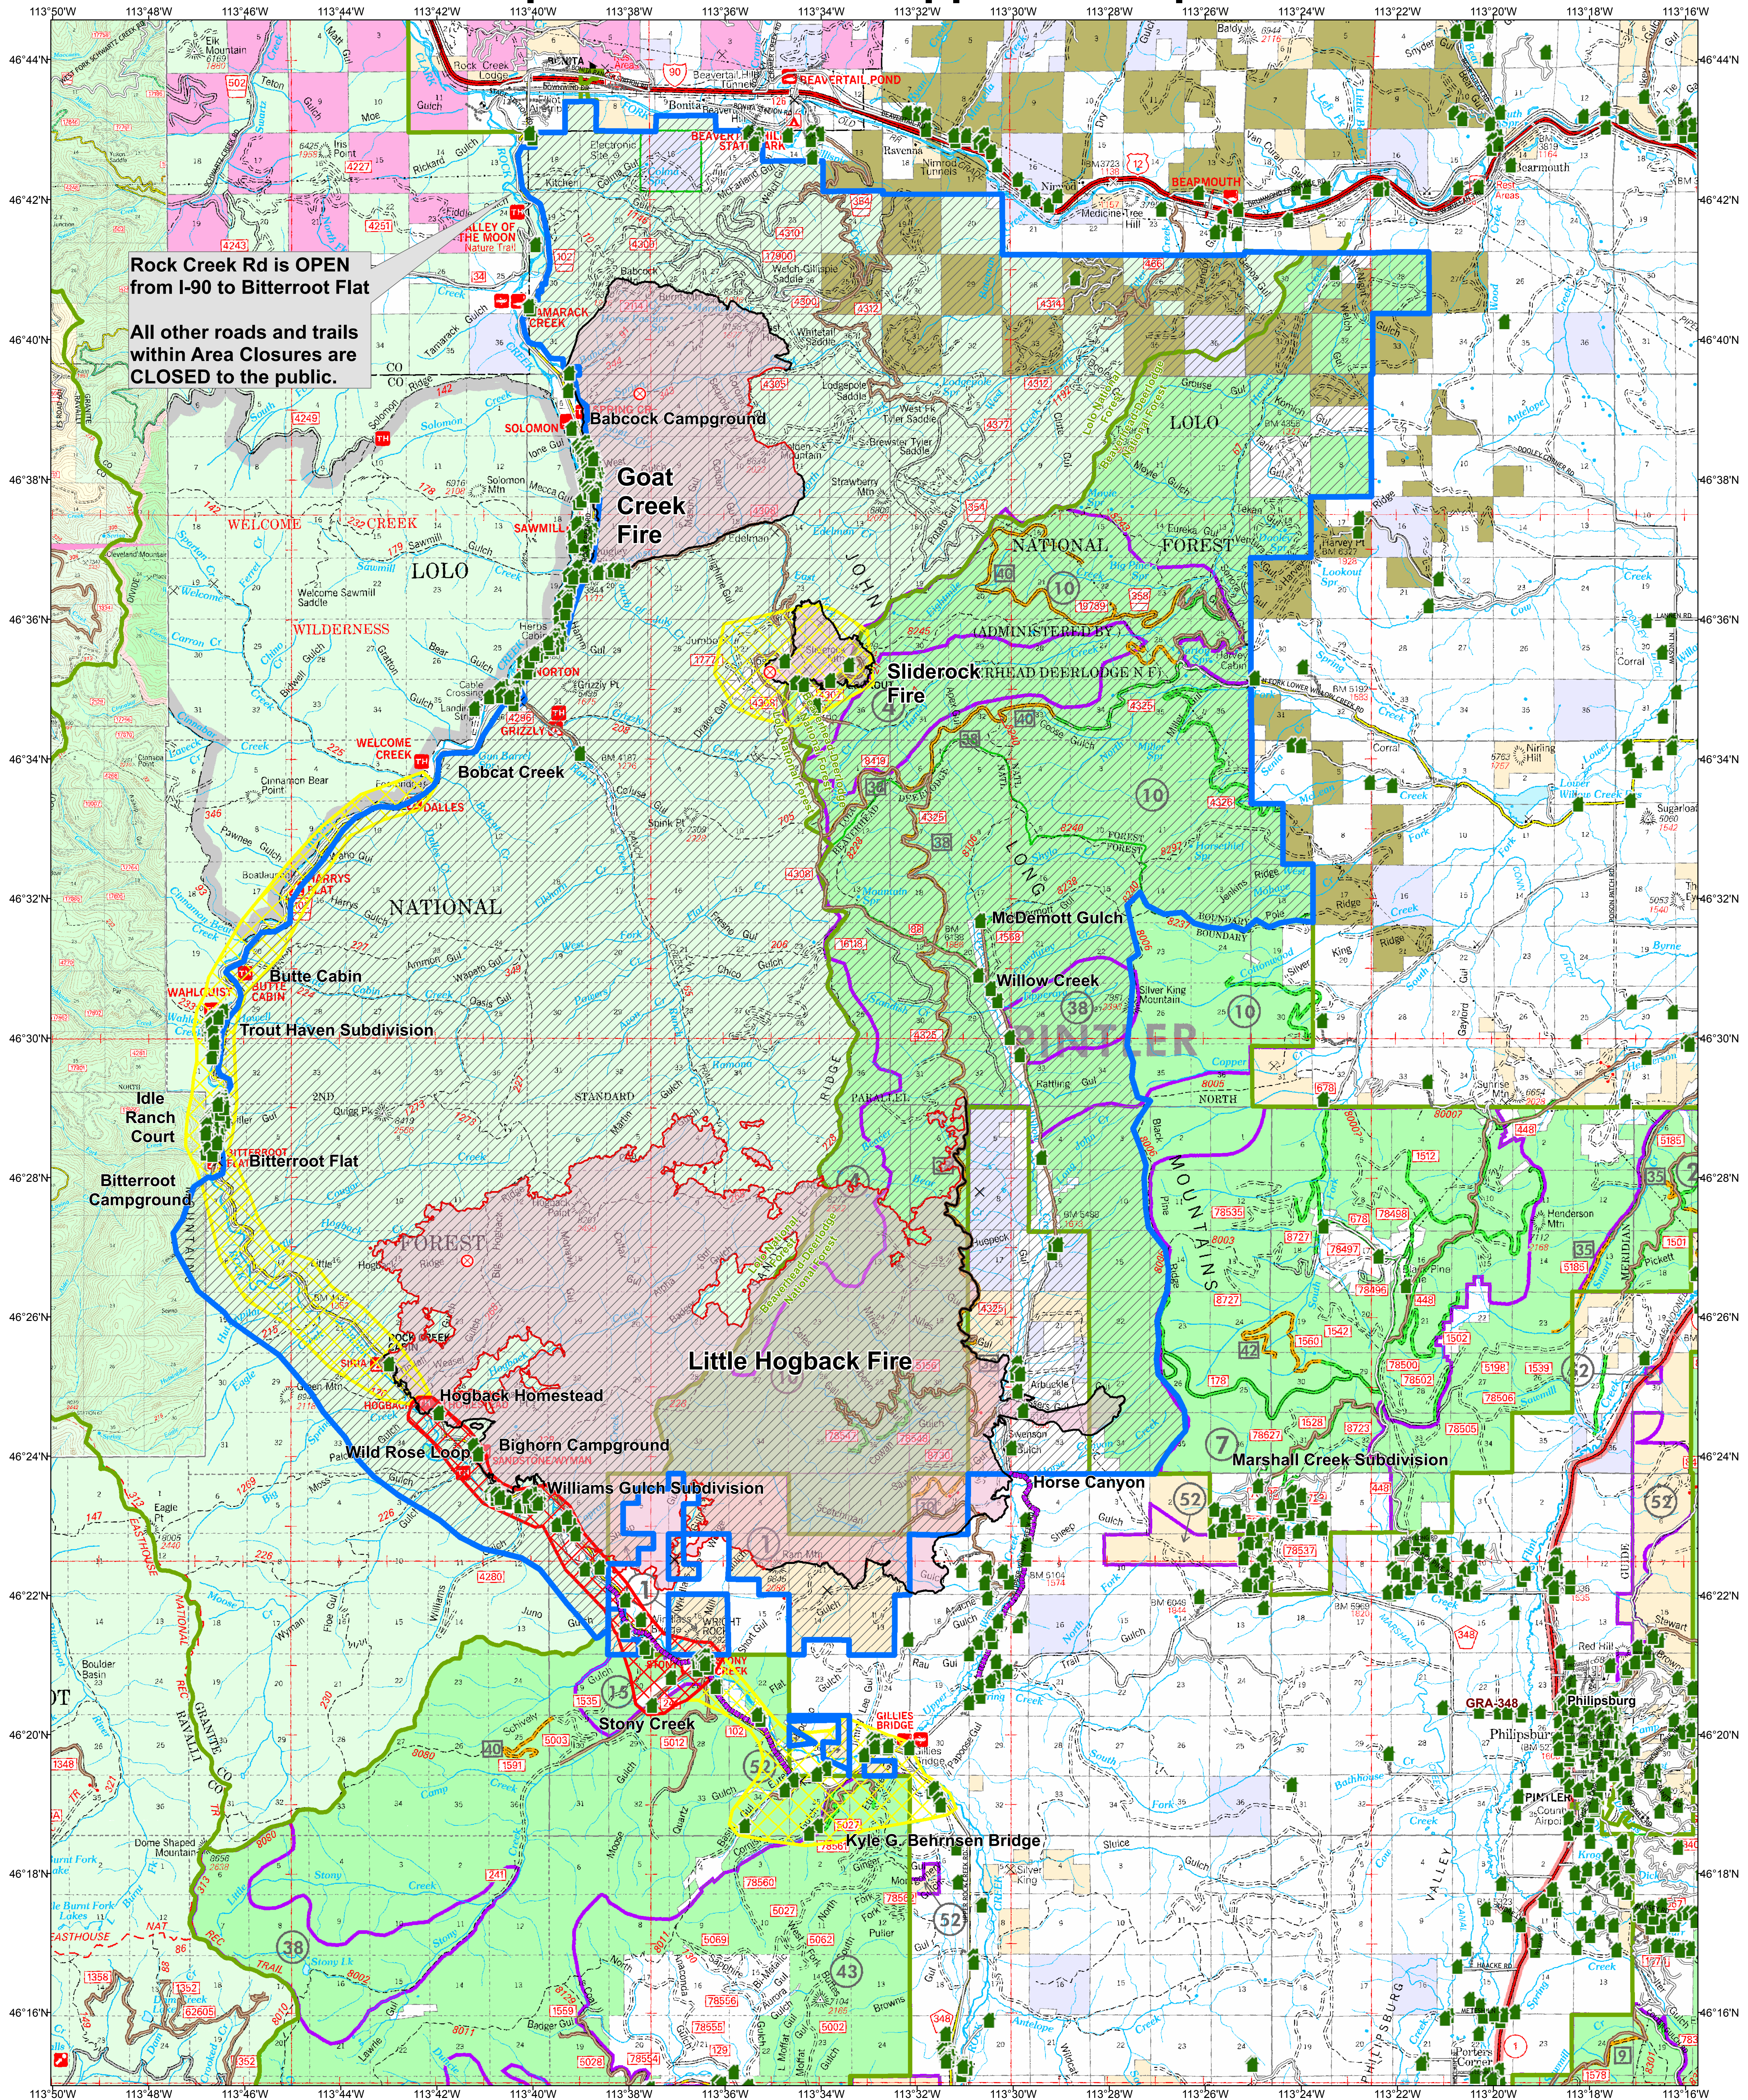

# Public Information Map - Branch I & II Sapphire Complex

9/12/2017

Rock Creek Rd is OPEN from I-90 to Bitterroot Flat  
 All other roads and trails within Area Closures are CLOSED to the public.

**Meyers Sapphire Complex**  
 MT-BDF-002217

- Public Road Closure
- Evacuation Order
- Completed Line
- Closure
- Area Closure
- Pre-Evacuation Area
- Structures
- Fire Origin

Fire Perimeter as of 09/11/2017 0006  
 Little Hogback - 34,439 Acres  
 Goat Creek - 8,300 Acres  
 Sliderock - 900 Acres