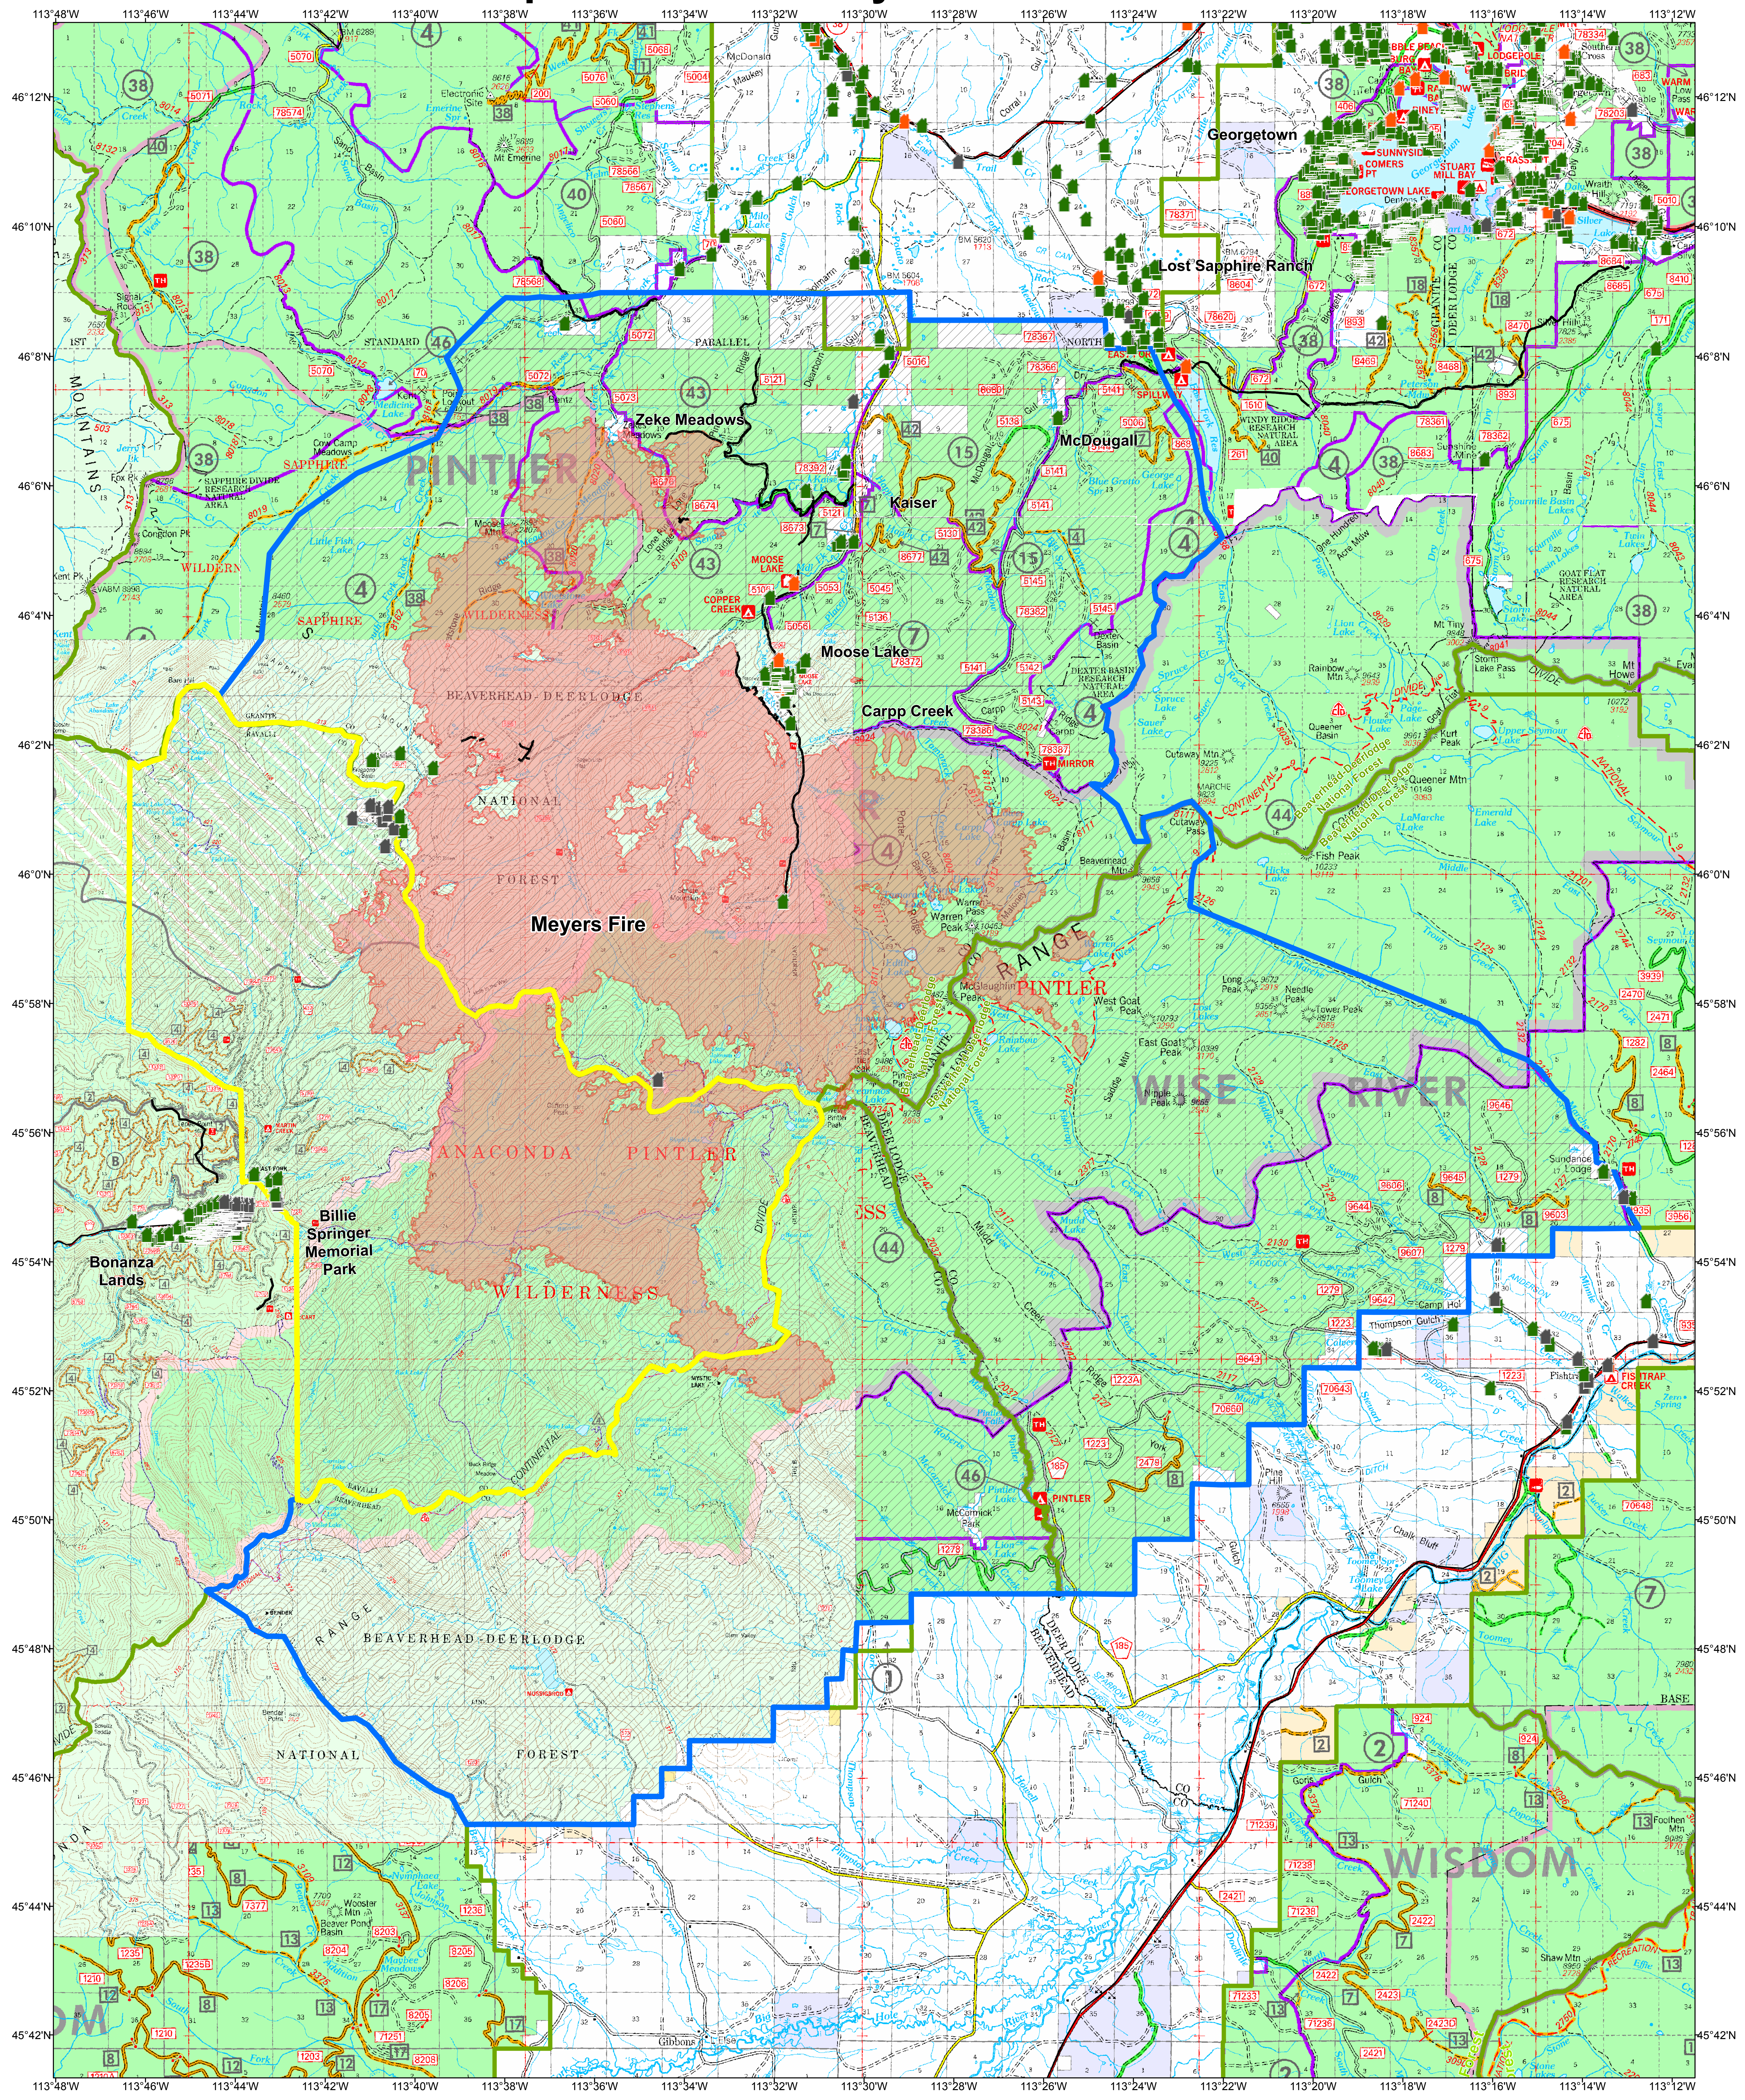

Public Information Map - Branch III Meyers Fire

9/12/2017

Meyers Sapphire Complex
MT-BDF-002217

- Single Residence
- Non Residential Commercial
- Other Minor Structures
- Area Closure - Bitterroot National Forest
- Area Closure - Beaverhead Dearlodge National Forest
- Completed Line

Fire Perimeter as of
09/11/2017 0006
Meats - 60,792 Acres
Goat Creek - 8,300 Acres
Sliderock - 900 Acres
Little Hogback - 34,439 Acres
Total - 104,431 Acres