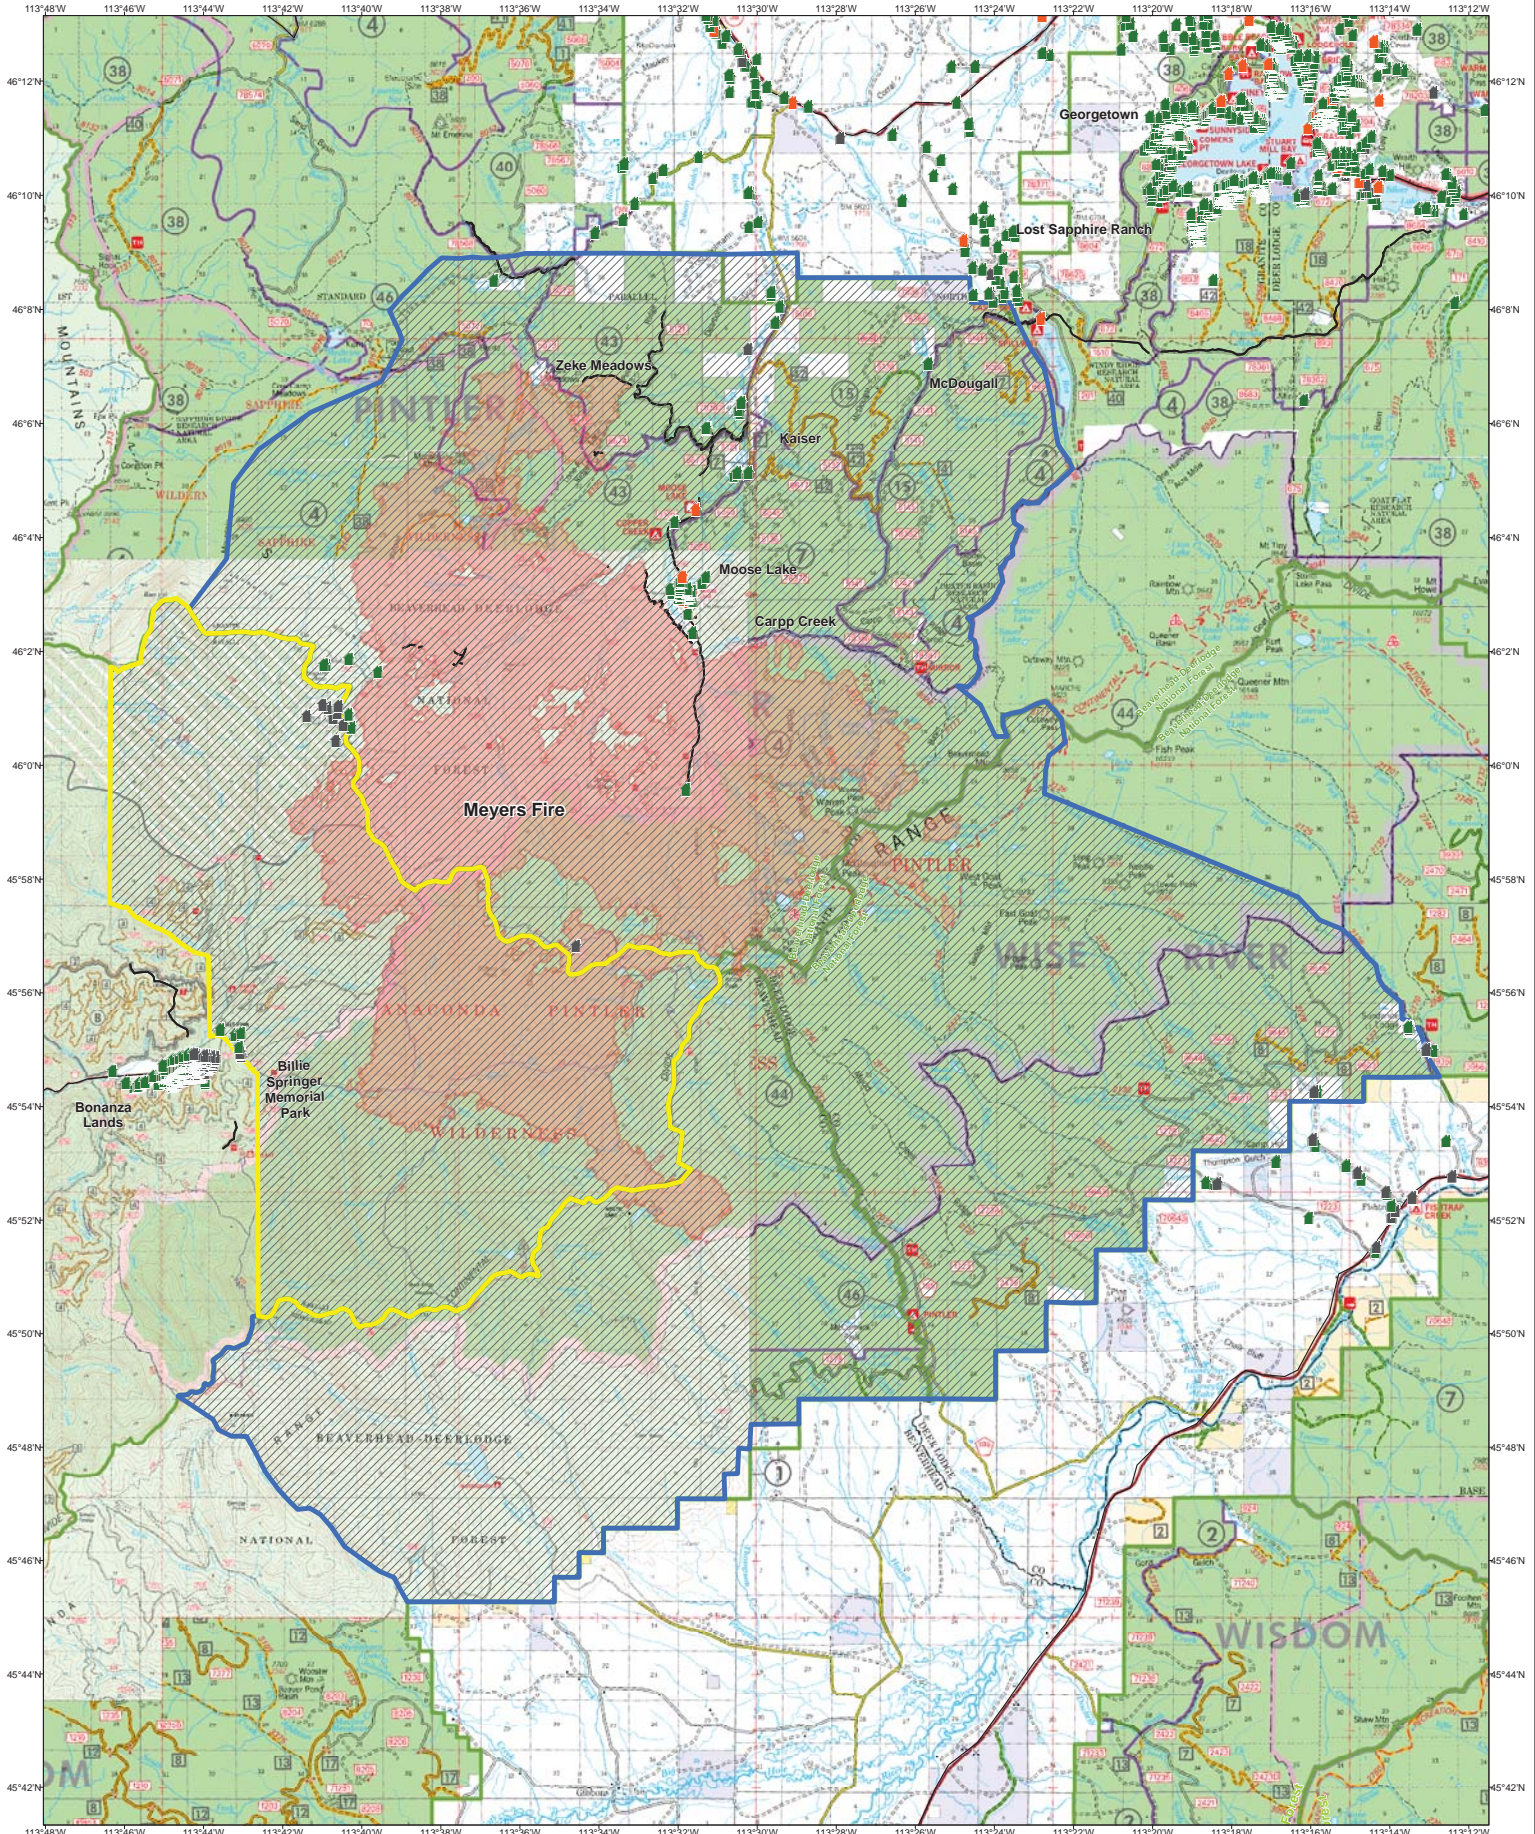

Public Information Map - Branch III Meyers Fire

9/12/2017

Meyers Sapphire Complex
MT-BDF-002217

- Single Residence
- Non Residential Commercial
- Other Minor Structures
- Area Closure - Bitterroot National Forest
- Area Closure - Beaverhead Dearlodge National Forest
- Completed Line

Fire Perimeter as of
09/11/2017 0006
Meyers - 60,792 Acres
Goat Creek - 8,300 Acres
Sliderock - 900 Acres
Little Hogback - 34,439 Acres
Total - 104,431 Acres