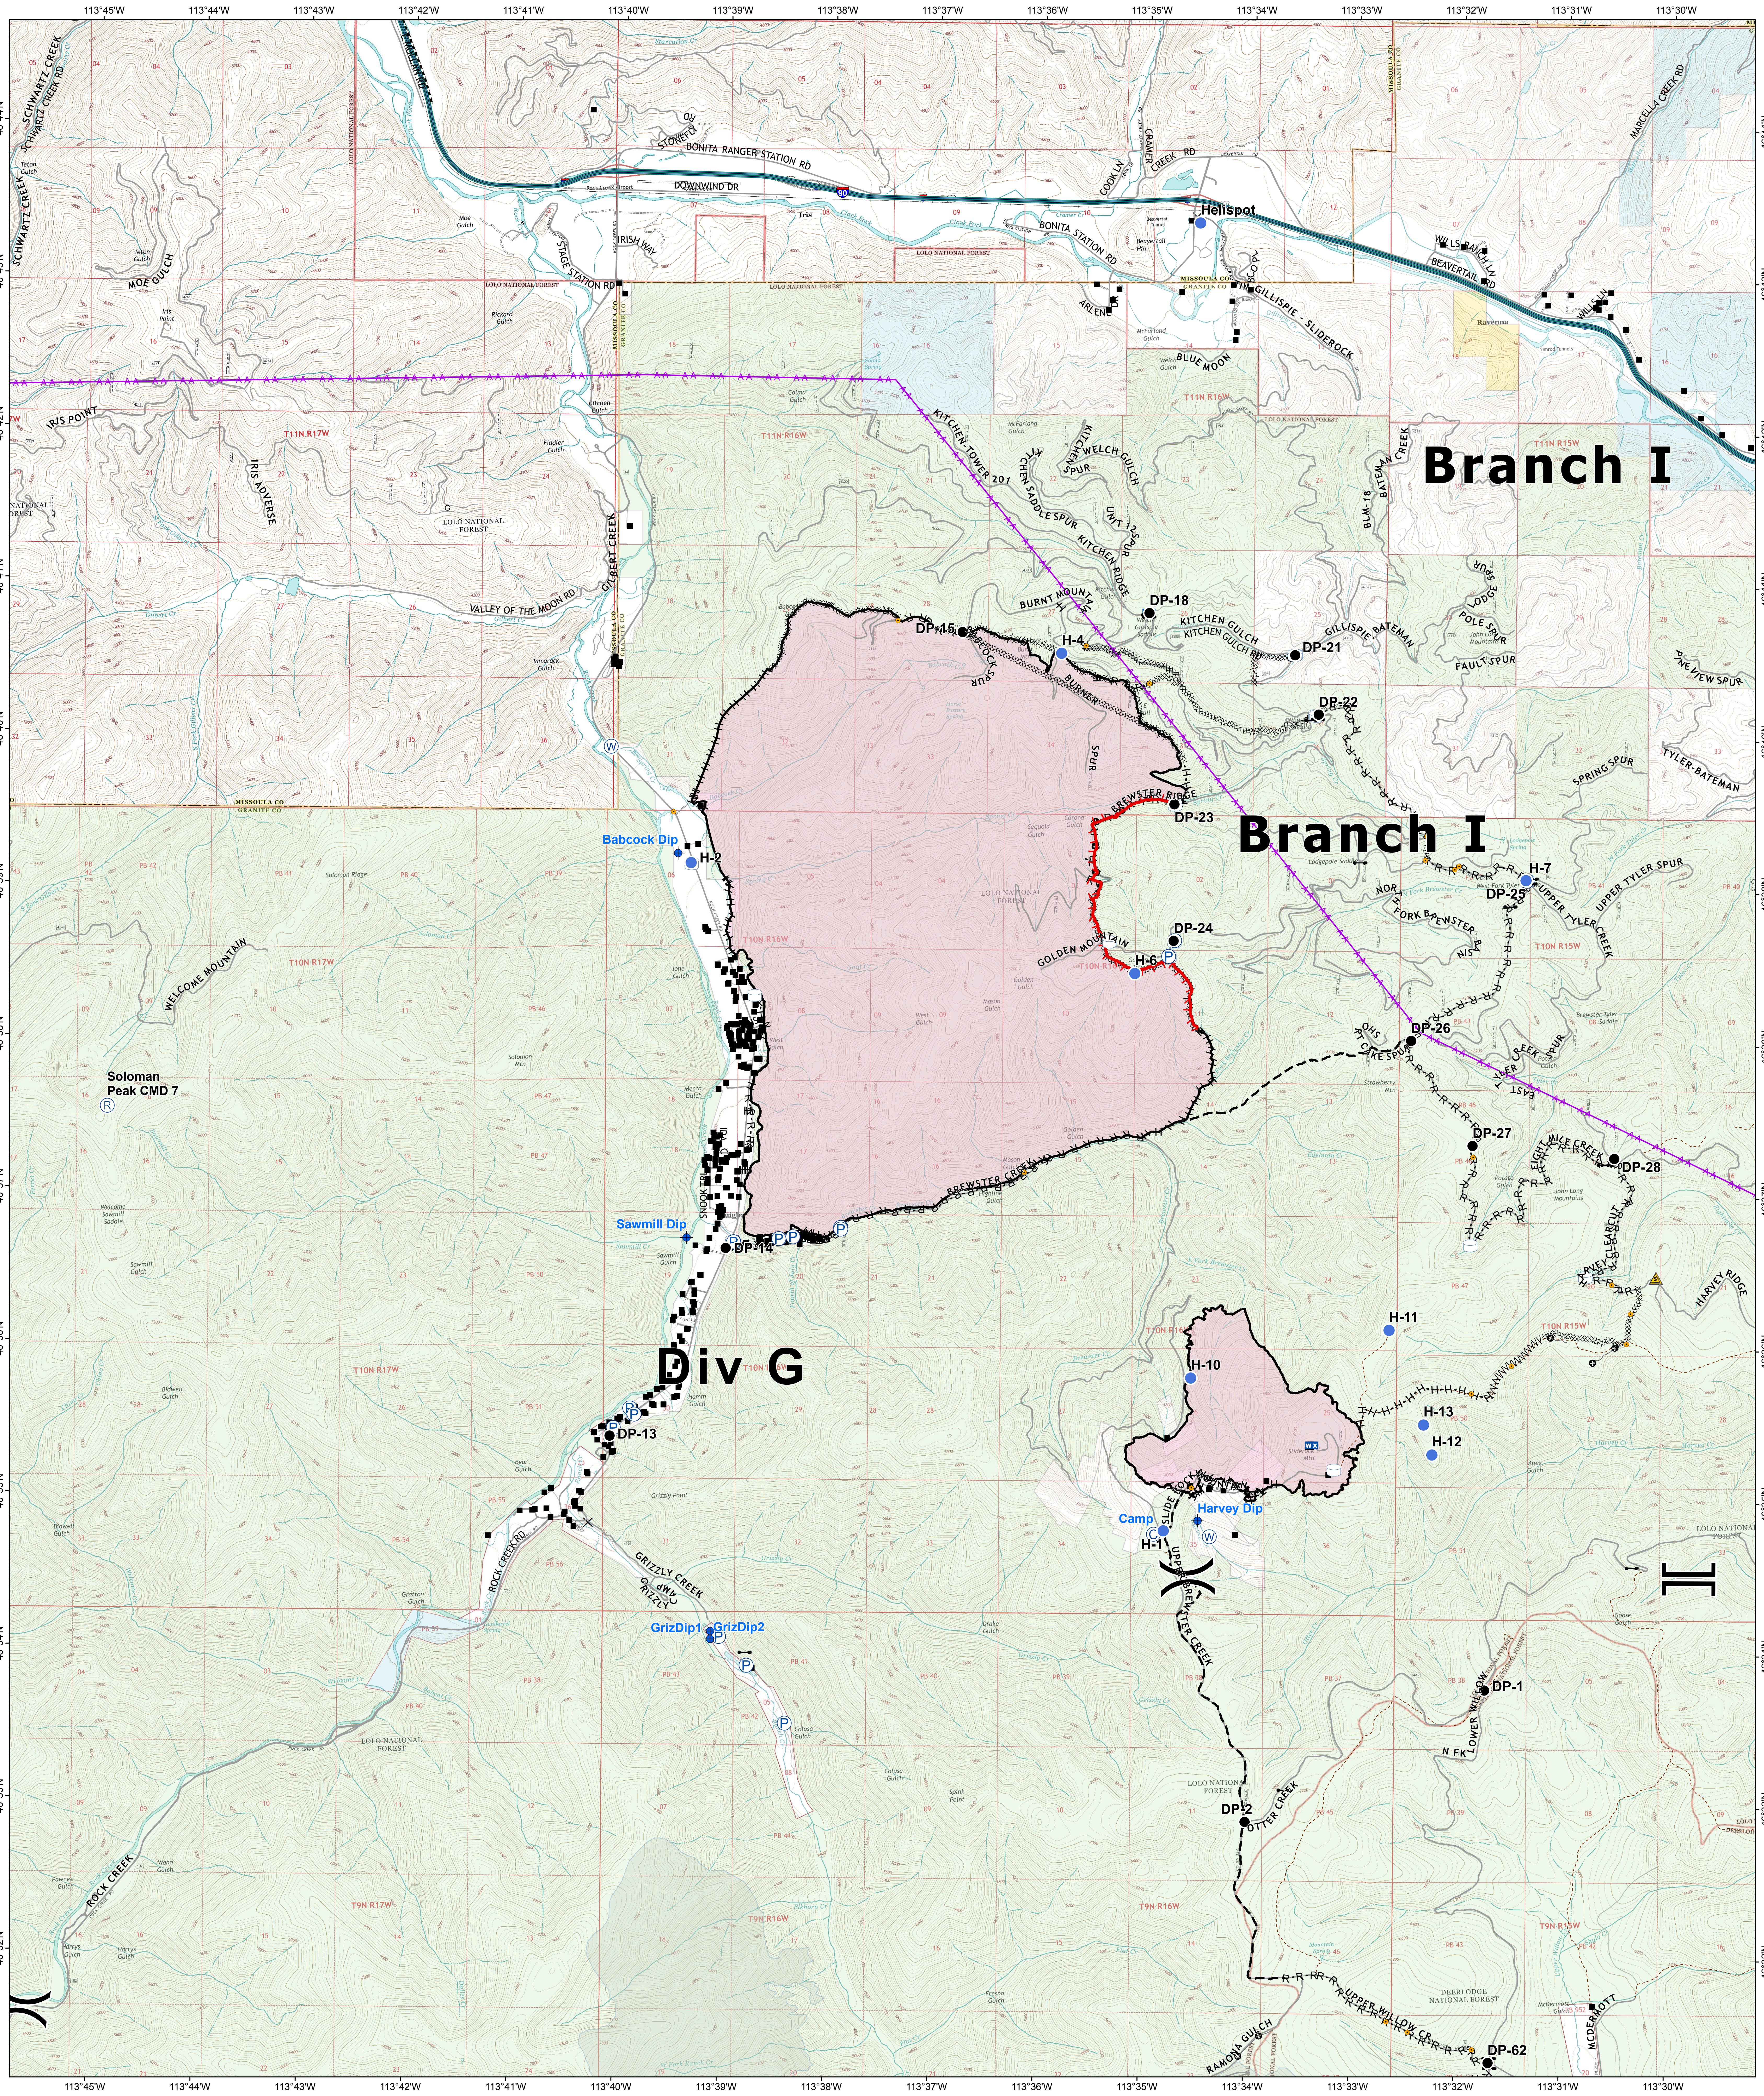

Branch I Div G Operations Map

September 12, 2017

Meyers Sapphire Complex

MT-LNF-001463
 Fire perimeter as of
 09/12/2017 @ 0157
 Goat Creek Fire: 8,300 Acres
 Sliderock Fire: 900 Acres

■ Structures	⊕ Helispot	⊕ Water Tank	⊕ Other	⊕ USFS
⊕ Camp	⊕ Mobile Weather Unit	⊕ Division Break	⊕ Completed Dozer Line	⊕ Fire History
⊕ Closure	⊕ Pump	⊕ Branch Break	⊕ H-H-H Completed Hand Line	⊕ Bureau of Land Management
⊕ Dip Site	⊕ Repeater	⊕ Gate	⊕ R-R-R Road as Completed Line	⊕ Private
⊕ Drop Point	⊕ Safety Zone	⊕ Uncontrolled Fire Edge	⊕ M-W-M Line Break Completed	⊕ State
⊕ Gate	⊕ Water Source	⊕ Completed Line	⊕ Planned Fire Line	⊕ State - FWP/GFP
			⊕ Aerial Hazard	