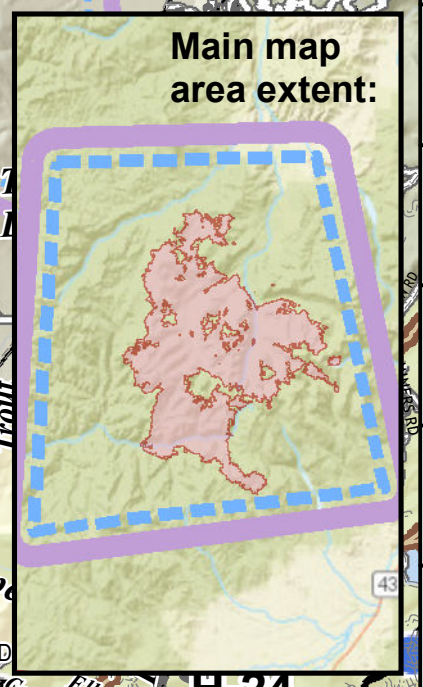

Air Operations Pilot Map - Branch III

9/12/2017

Meyers Sapphire Complex

MT-BDF-002217

Fire Perimeter as of
9/11/2017 1603
Goat Creek: 8,300 acers
Sliderock: 900 acers