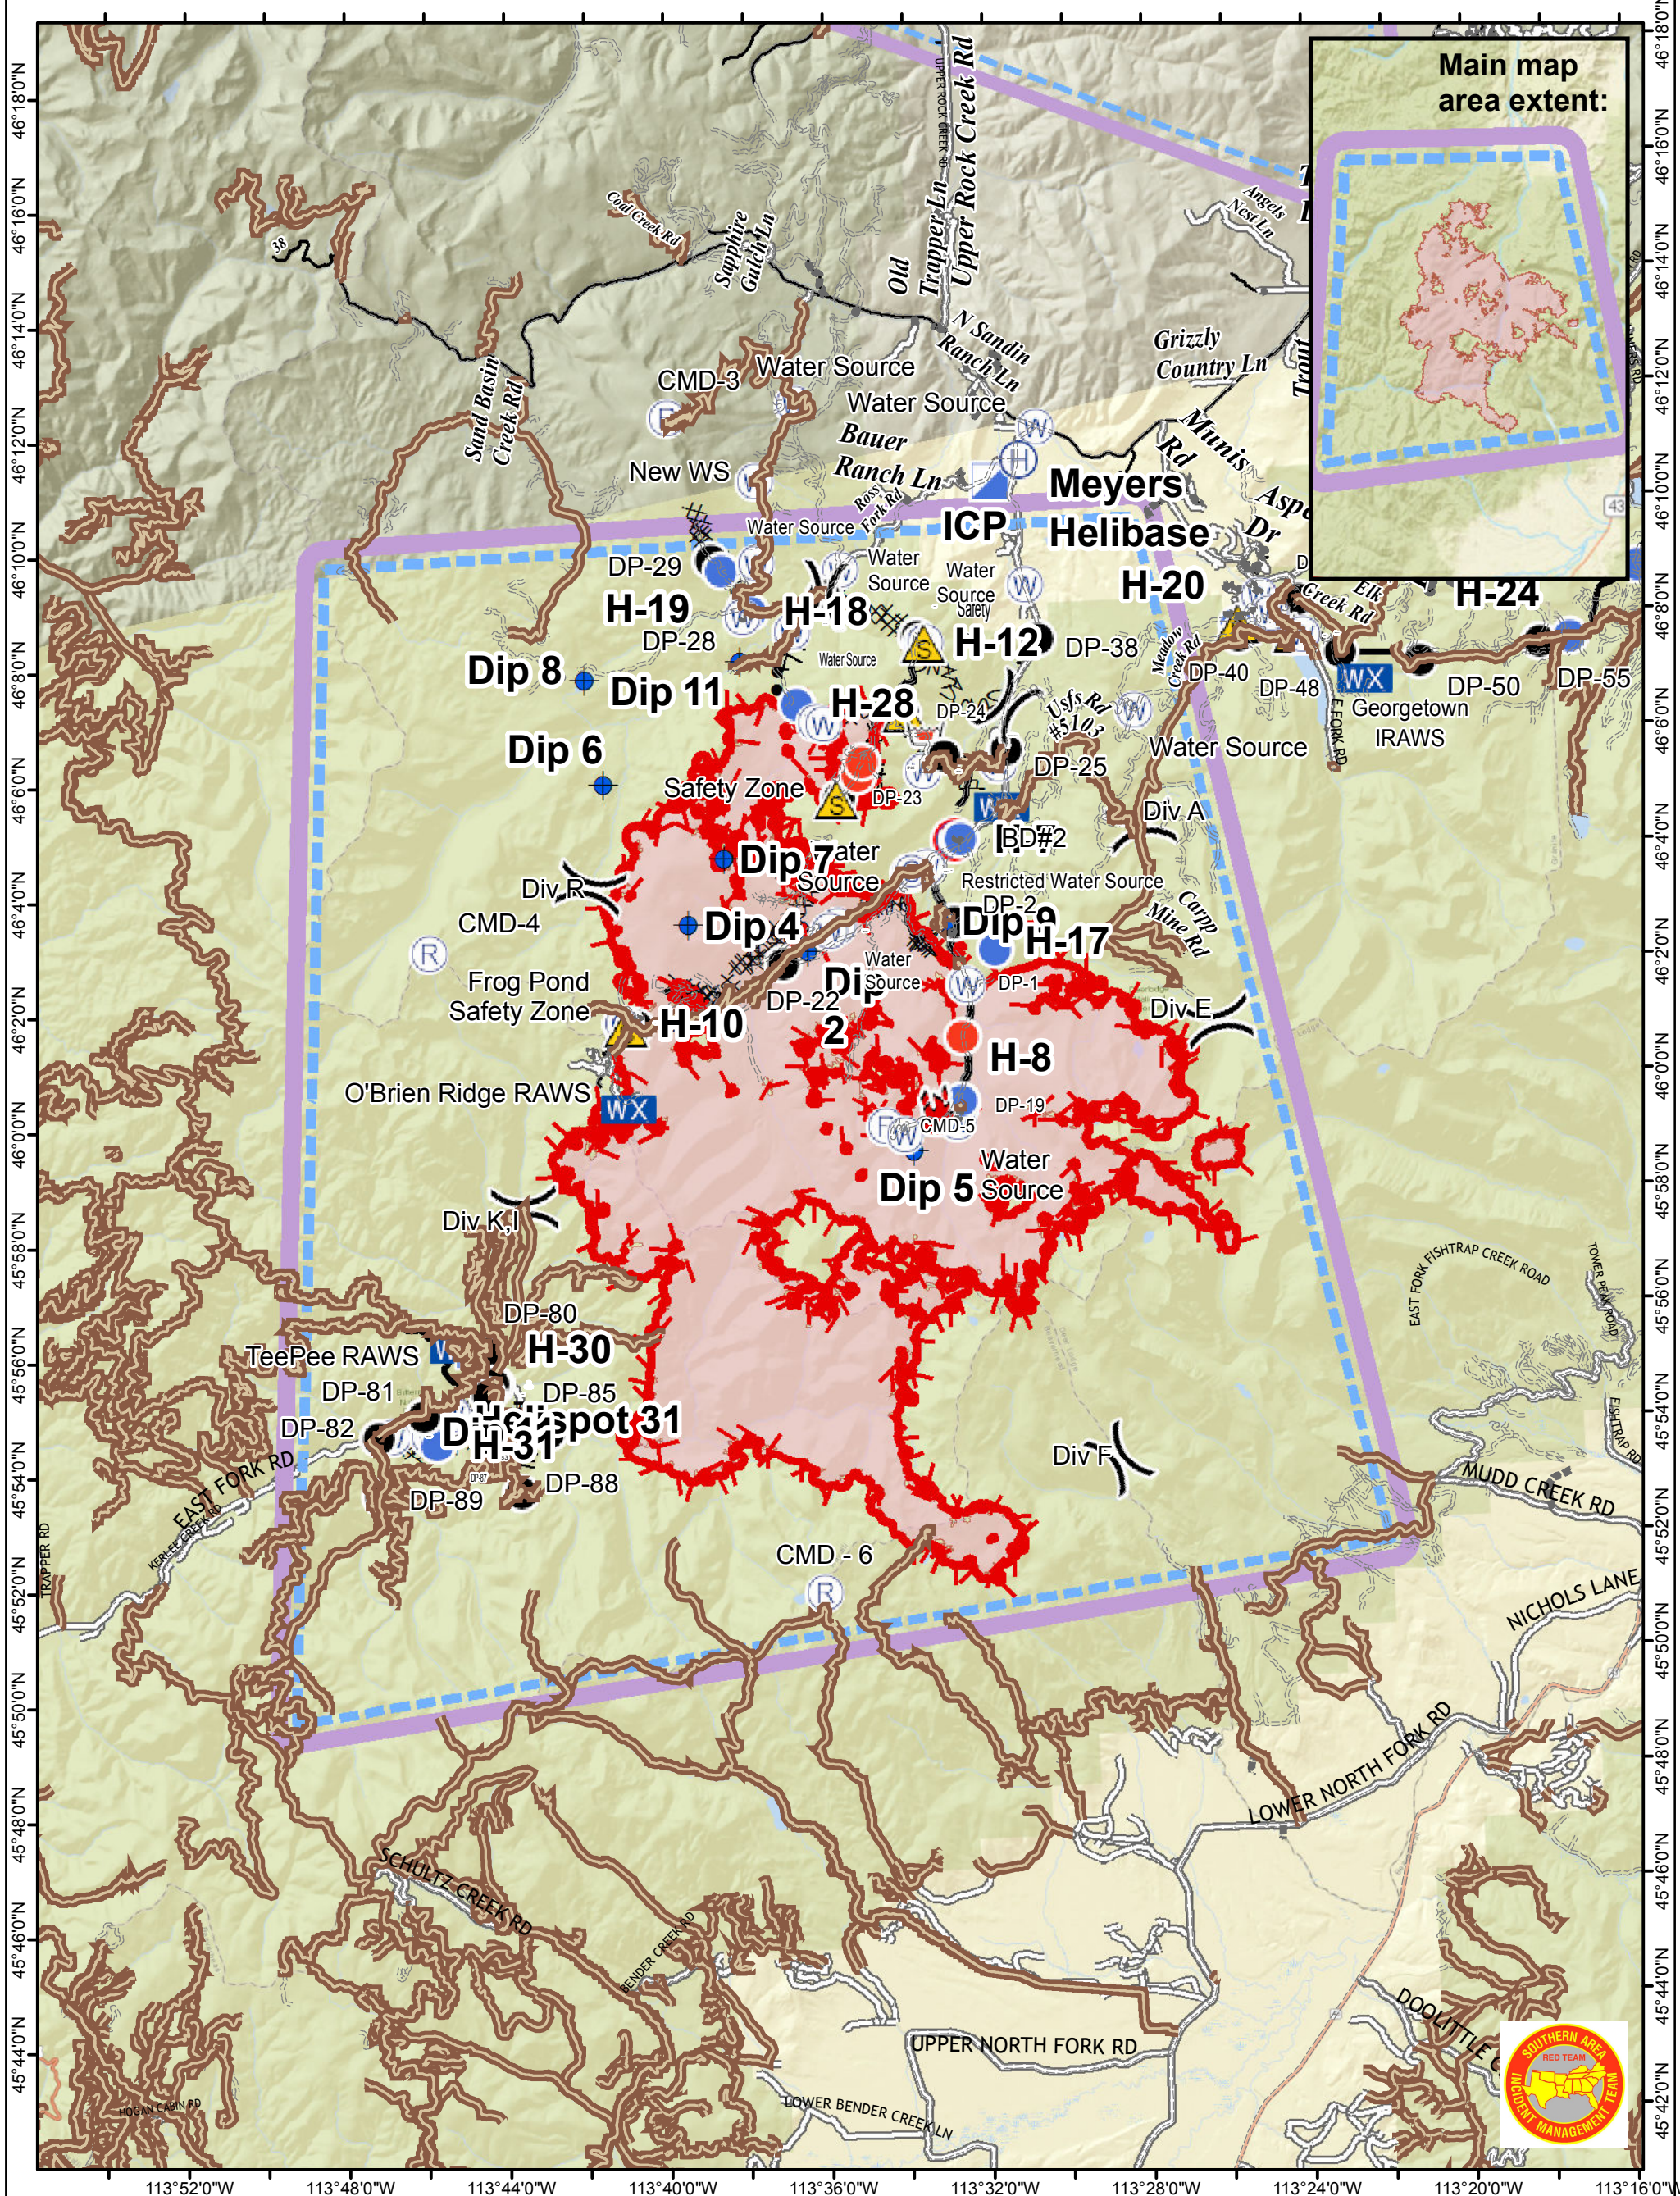

Air Operations Pilot Map - Branch III

9/12/2017

Meyers Sapphire Complex

MT-BDF-002217

Fire Perimeter as of
9/11/2017 1603
Goat Creek: 8,300 acers
Sliderock: 900 acers