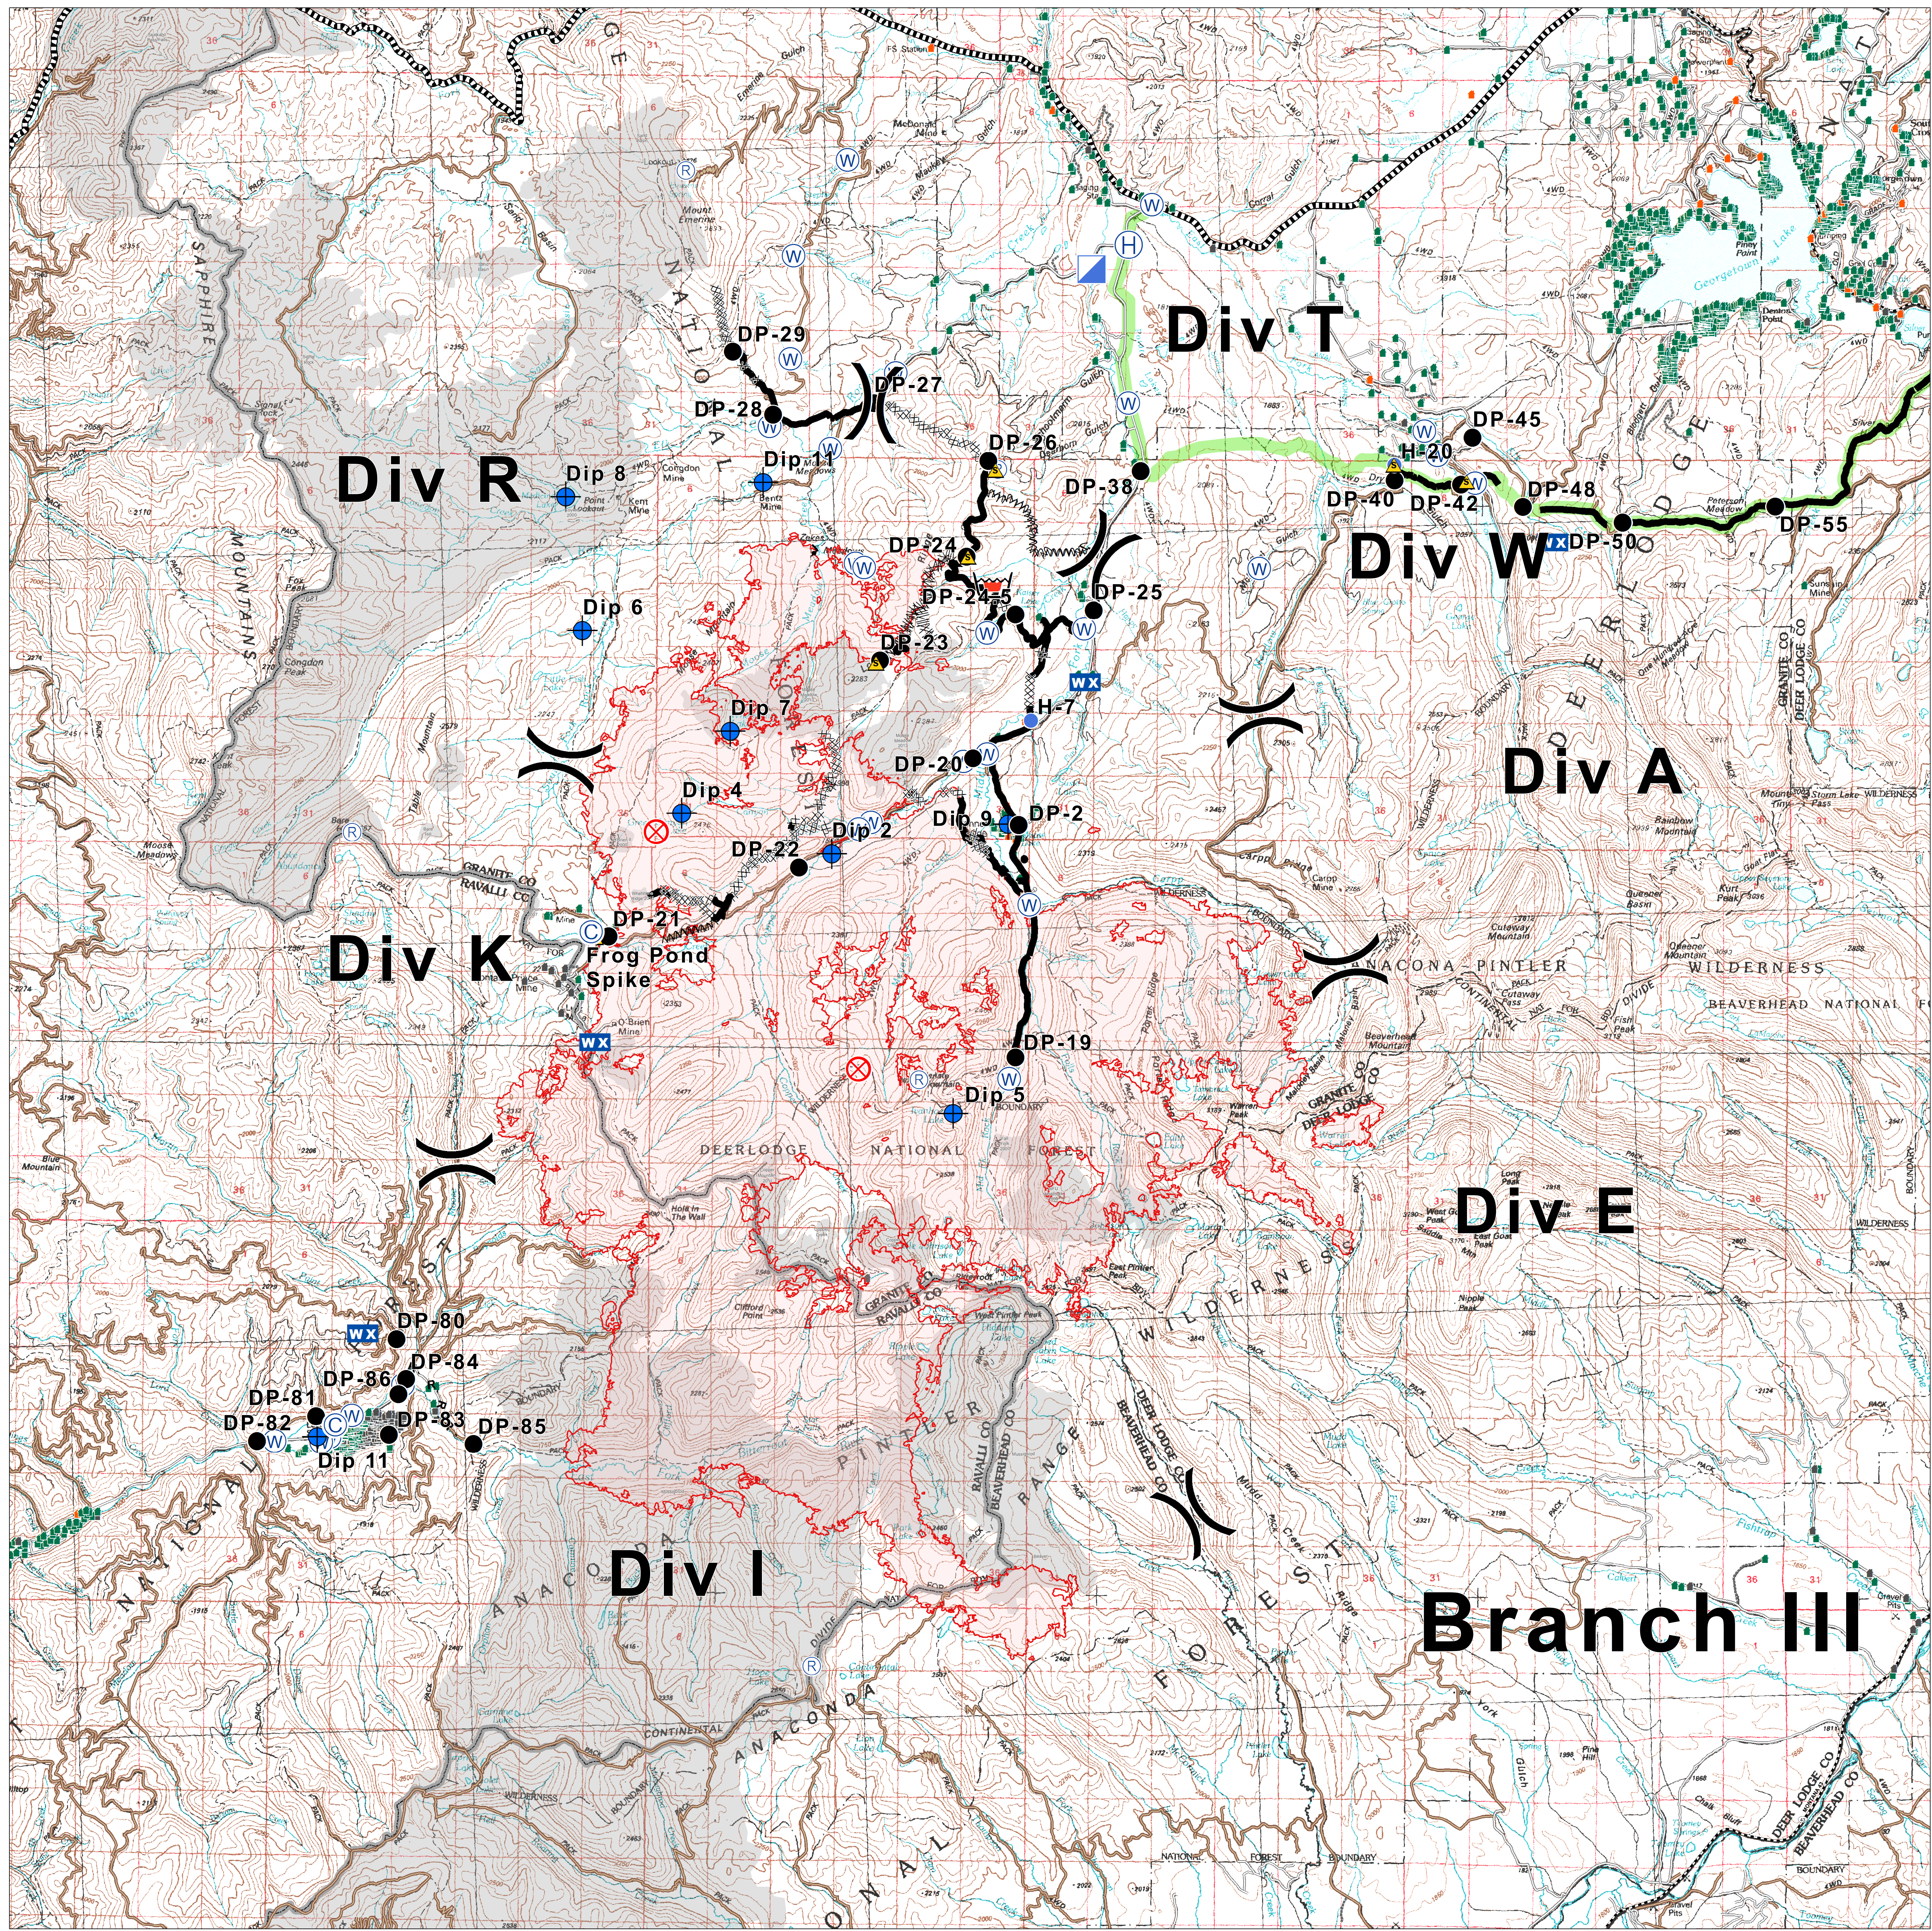

# BRIEFING MAP

9/13/2017

## Meyers Sapphire Complex

## Meyers Fire

MT-BDF-002217

- Completed Line
- R · R · Road as Completed Line
- Completed Dozer Line
- Completed Burnout
- Line Break Completed
- Fire Break Planned or Incomplete
- Planned Fire Line
- Contingency Line
- Incident Command Post
- Camp
- Drop Point
- Helibase
- Helispot
- Dip Site
- Fire Origin
- Mobile Weather Unit
- Repeater
- Retardant/Mud Pit
- Safety Zone
- Water Source
- Single Residence
- Non Residential Commercial
- Other Minor Structures
- Fire History Post 1980
- IR Perimeter

IR perimeter as of  
09/12/2017 @ 2103  
Meyers Fire: 62,035 acres