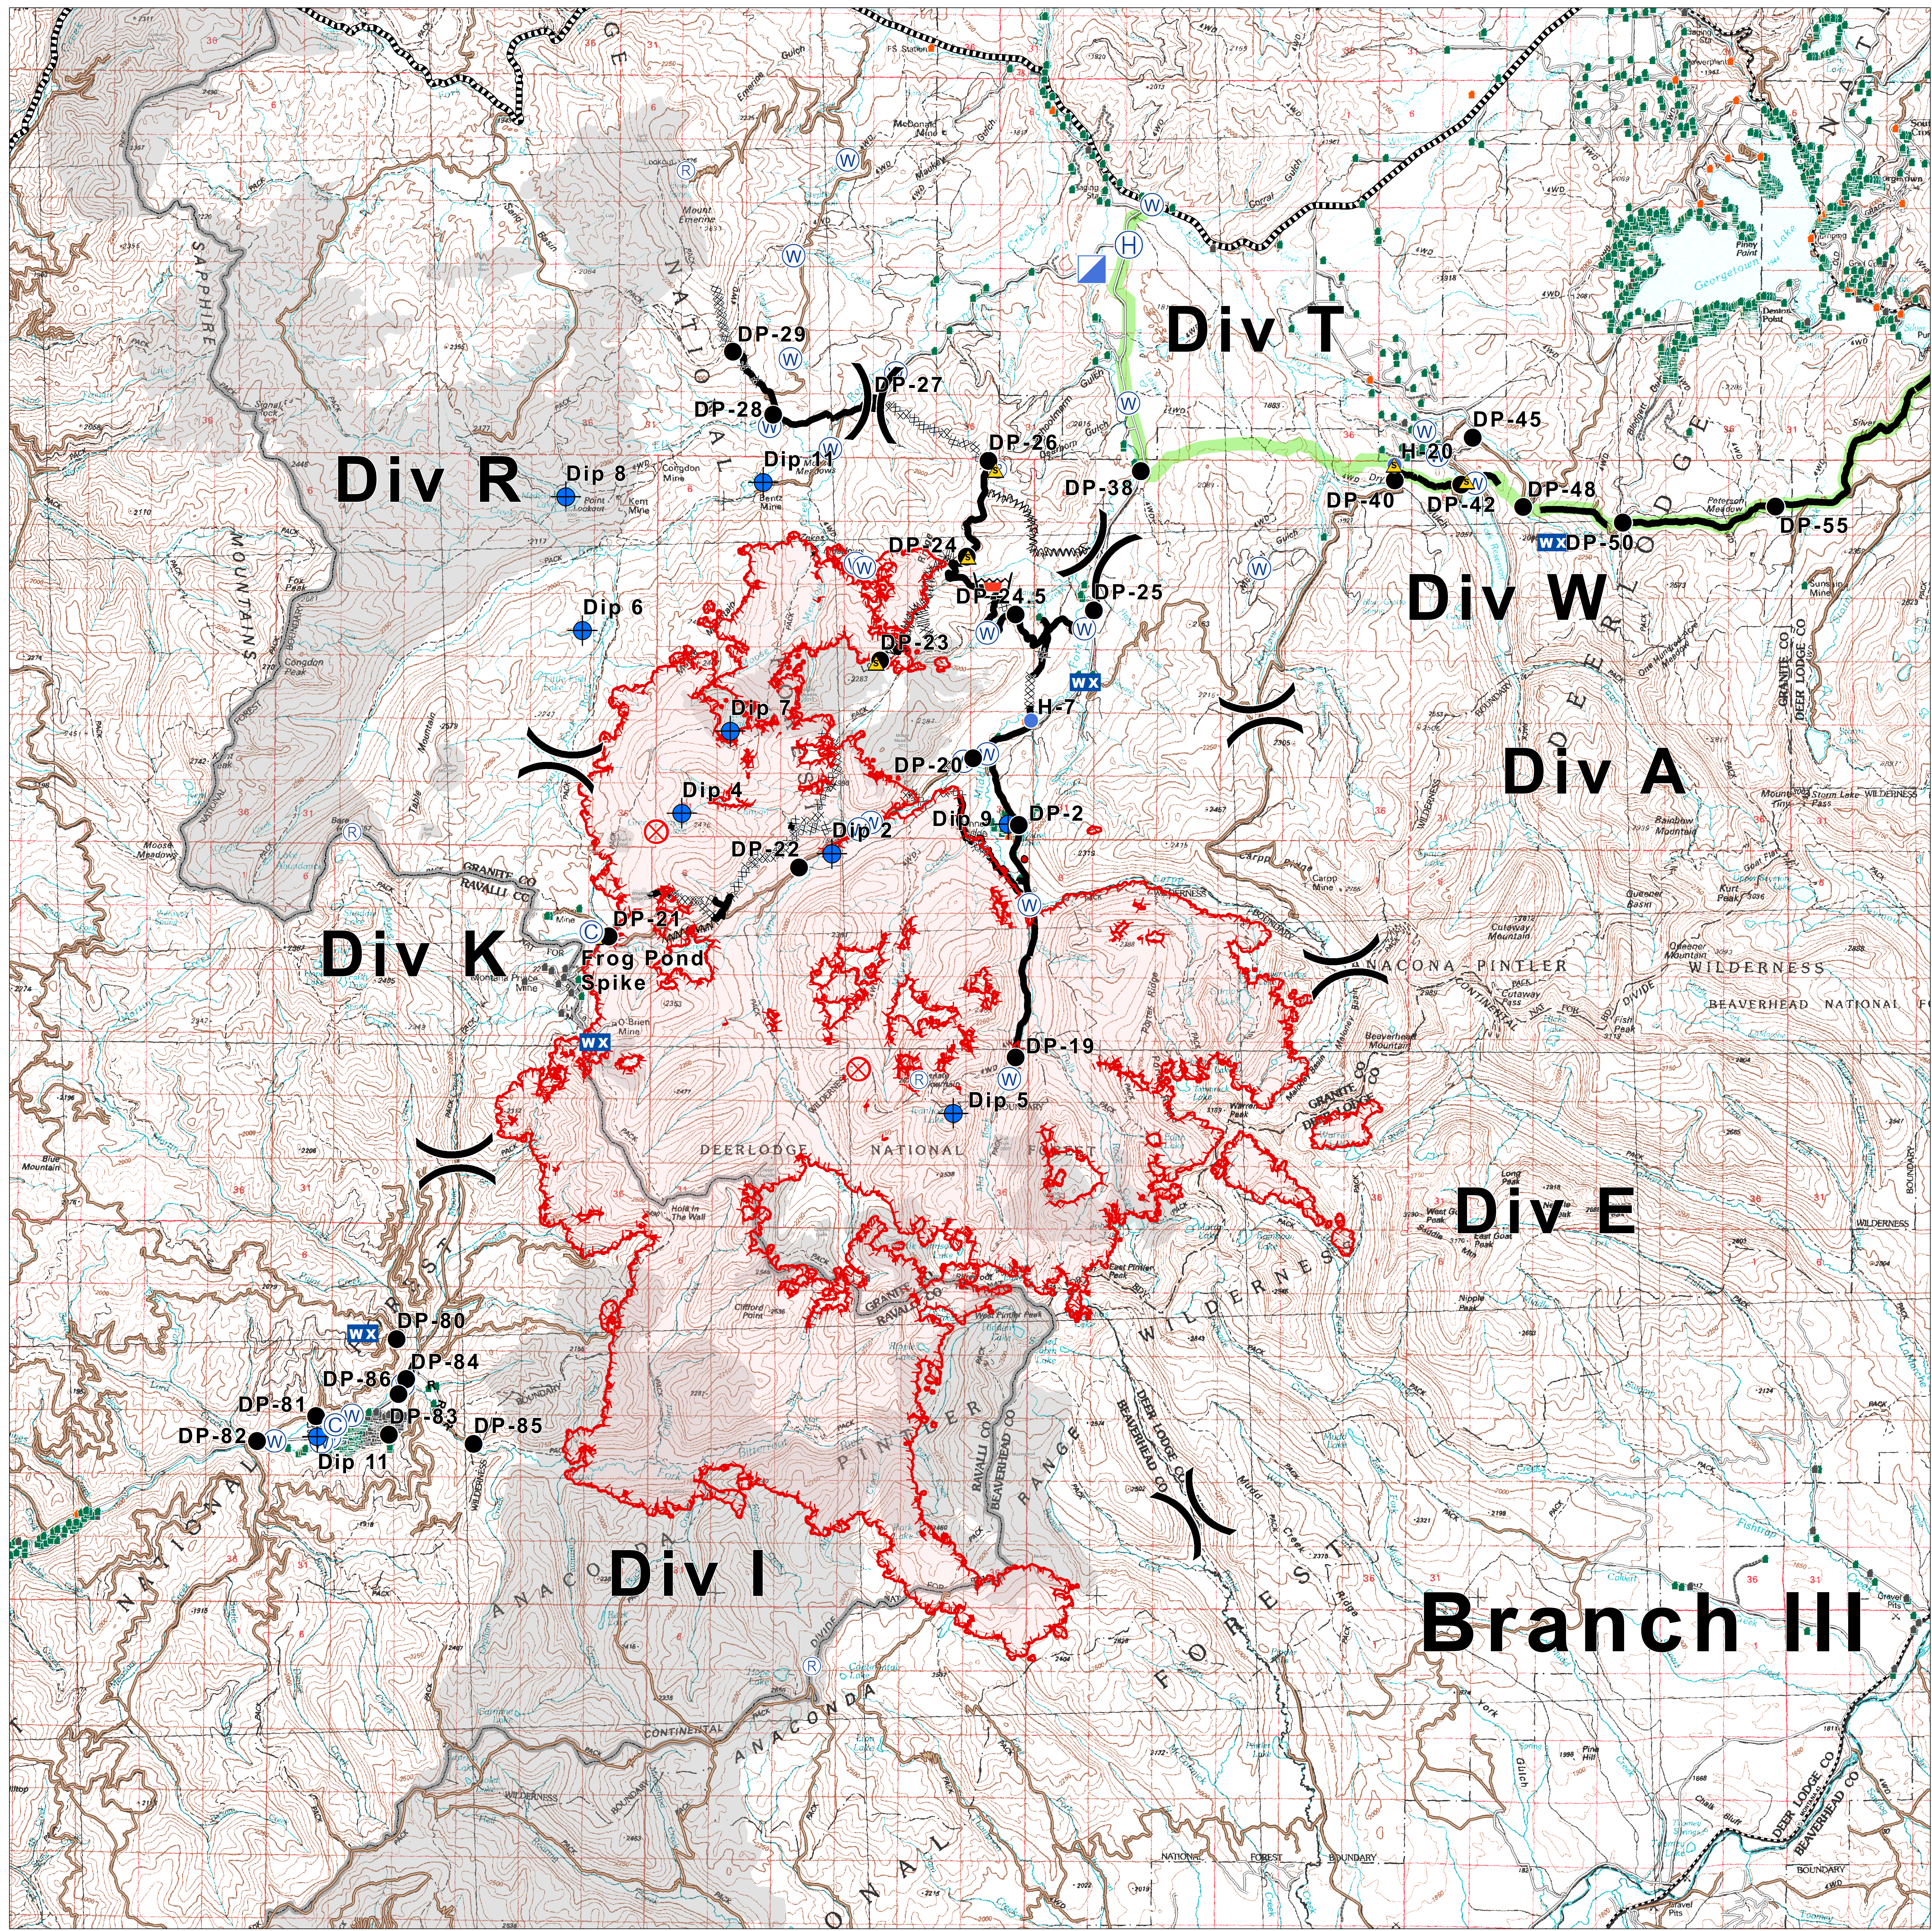

# BRIEFING MAP

9/13/2017

## Meyers Sapphire Complex

## Meyers Fire

MT-BDF-002217

- Uncontrolled Fire Edge
- Completed Line
- Road as Completed Line
- Completed Dozer Line
- Completed Burnout
- Line Break Completed
- Fire Break Planned or Incomplete
- Planned Fire Line
- Contingency Line
- Incident Command Post
- Camp
- Drop Point
- Helibase
- Helispot
- Dip Site
- Fire Origin
- Mobile Weather Unit
- Repeater
- Retardant/Mud Pit
- Safety Zone
- Water Source
- Single Residence
- Non Residential Commercial
- Other Minor Structures
- Fire History Post 1980

Fire perimeter as of  
09/12/2017 @ 1830  
Meyers Fire: 61,889 acres