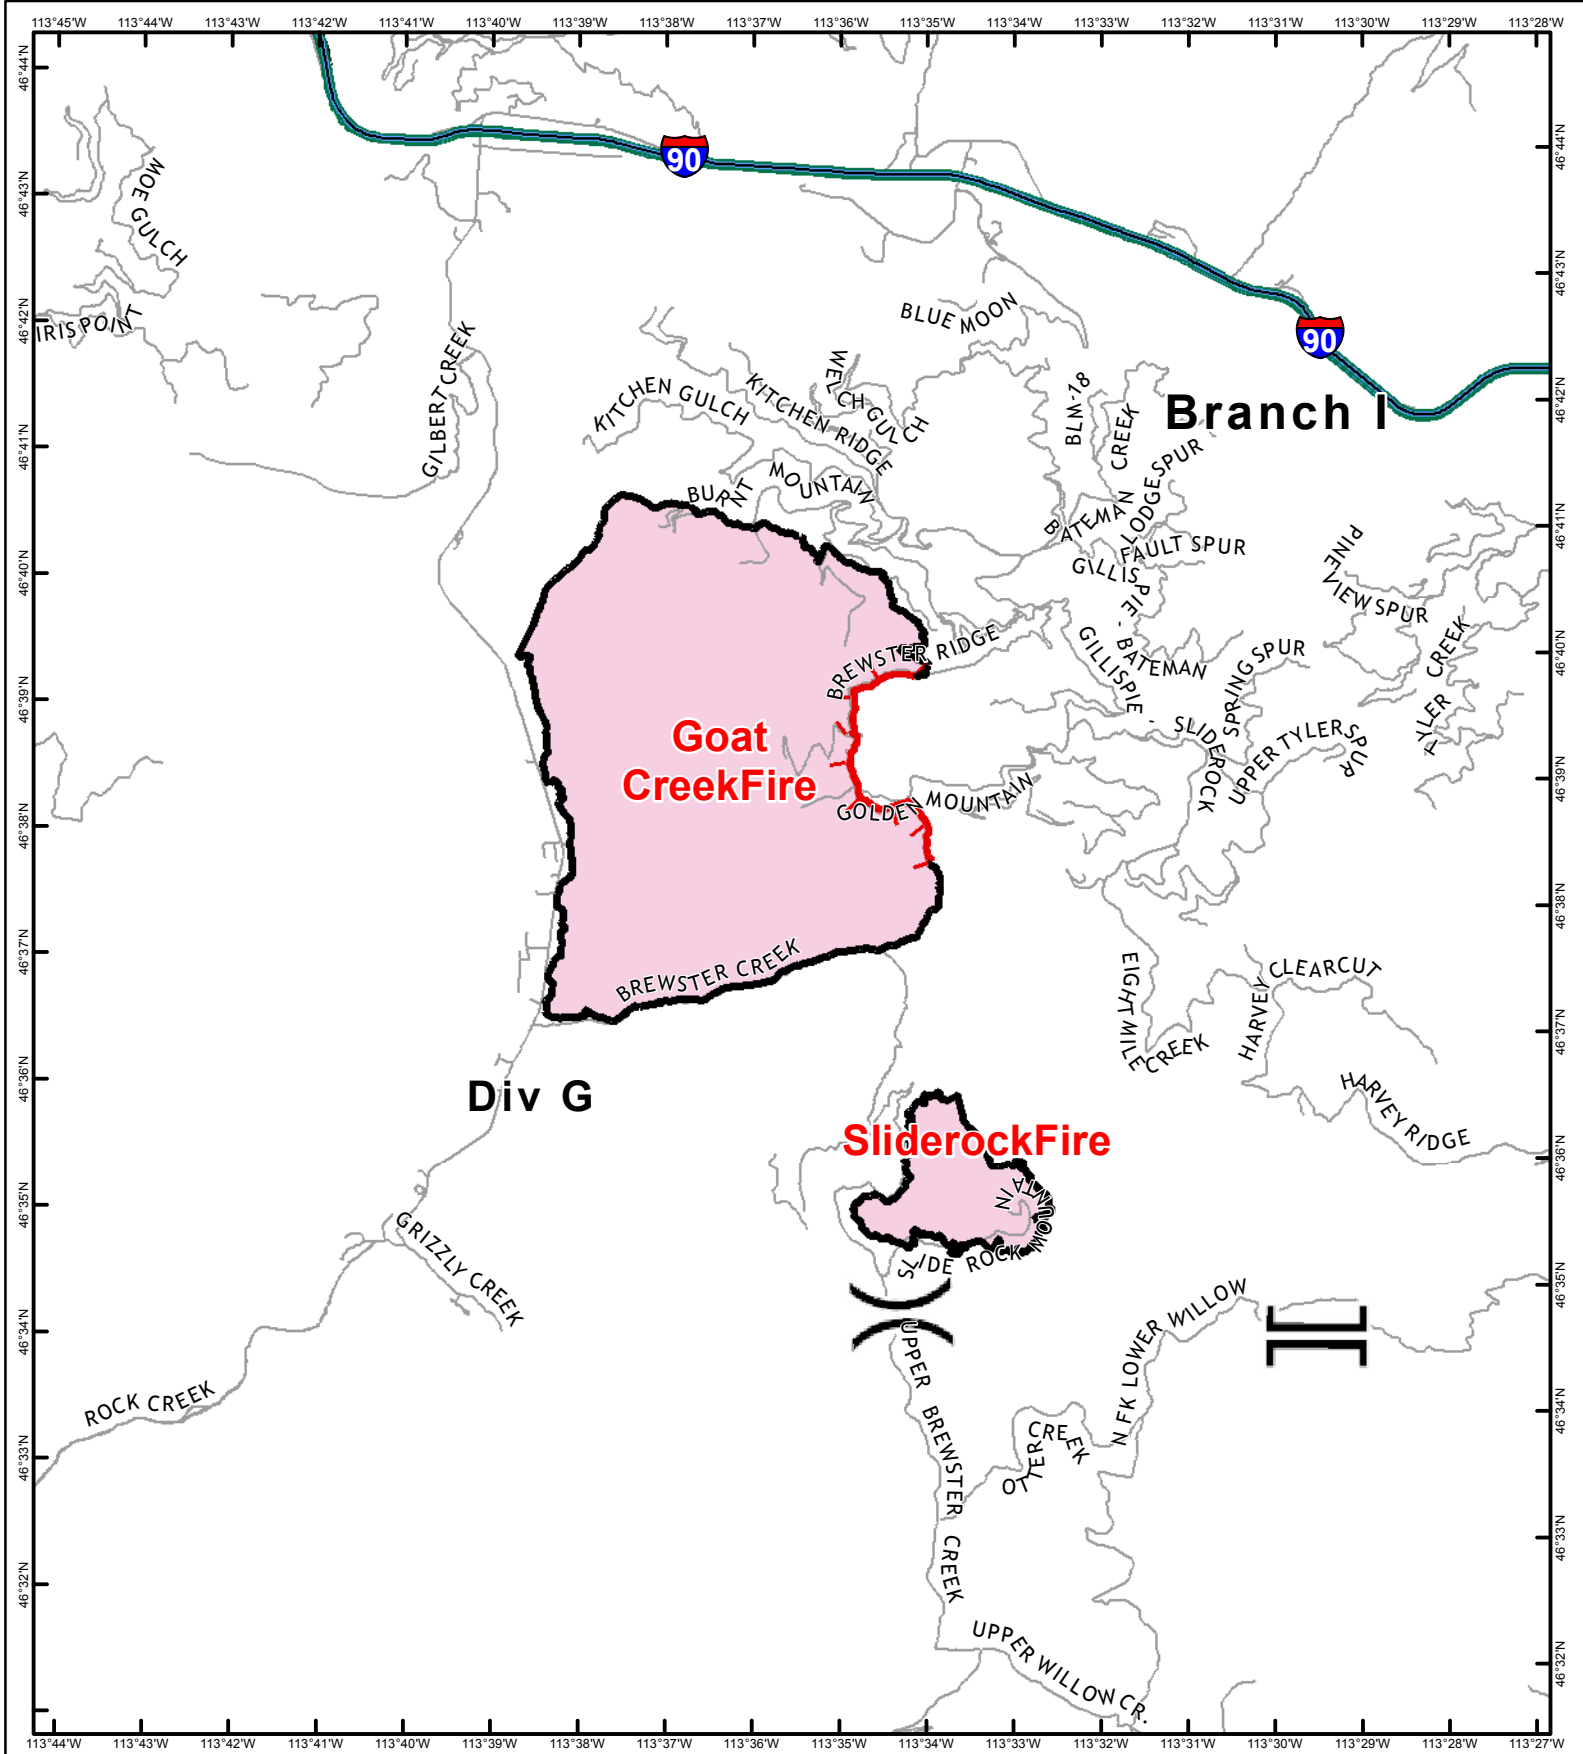

**Meyers Sapphire Complex**  
**MT-BDF-00217**  
**9/13/2017**

**Branch III**  
 Meyers Fire: 61,889 ac

Fire perimeter from 9/12/2017 @ 1830

- Division Break
- Branch Break

- Uncontrolled Fire Edge
- Completed Line

**Meysers Sapphire Complex**  
**MT-BDF-00217**  
**9/13/2017**  
**Branch II**  
 Little Hogback Fire: 34,539 ac

-  Division Break
-  Branch Break
-  Uncontrolled Fire Edge
-  Completed Line

Fire perimeter from 9/12/2017 @ 1830

**Meyers Sapphire Complex**  
**MT-BDF-00217**  
**9/13/2017**

**Branch I**  
 Goat Creek Fire: 8,300 ac  
 Sliderock Fire: 901 ac

- (X) Division Break
- (||) Branch Break
- Uncontrolled Fire Edge
- Completed Line

Fire perimeter from 9/12/2017 @ 1830