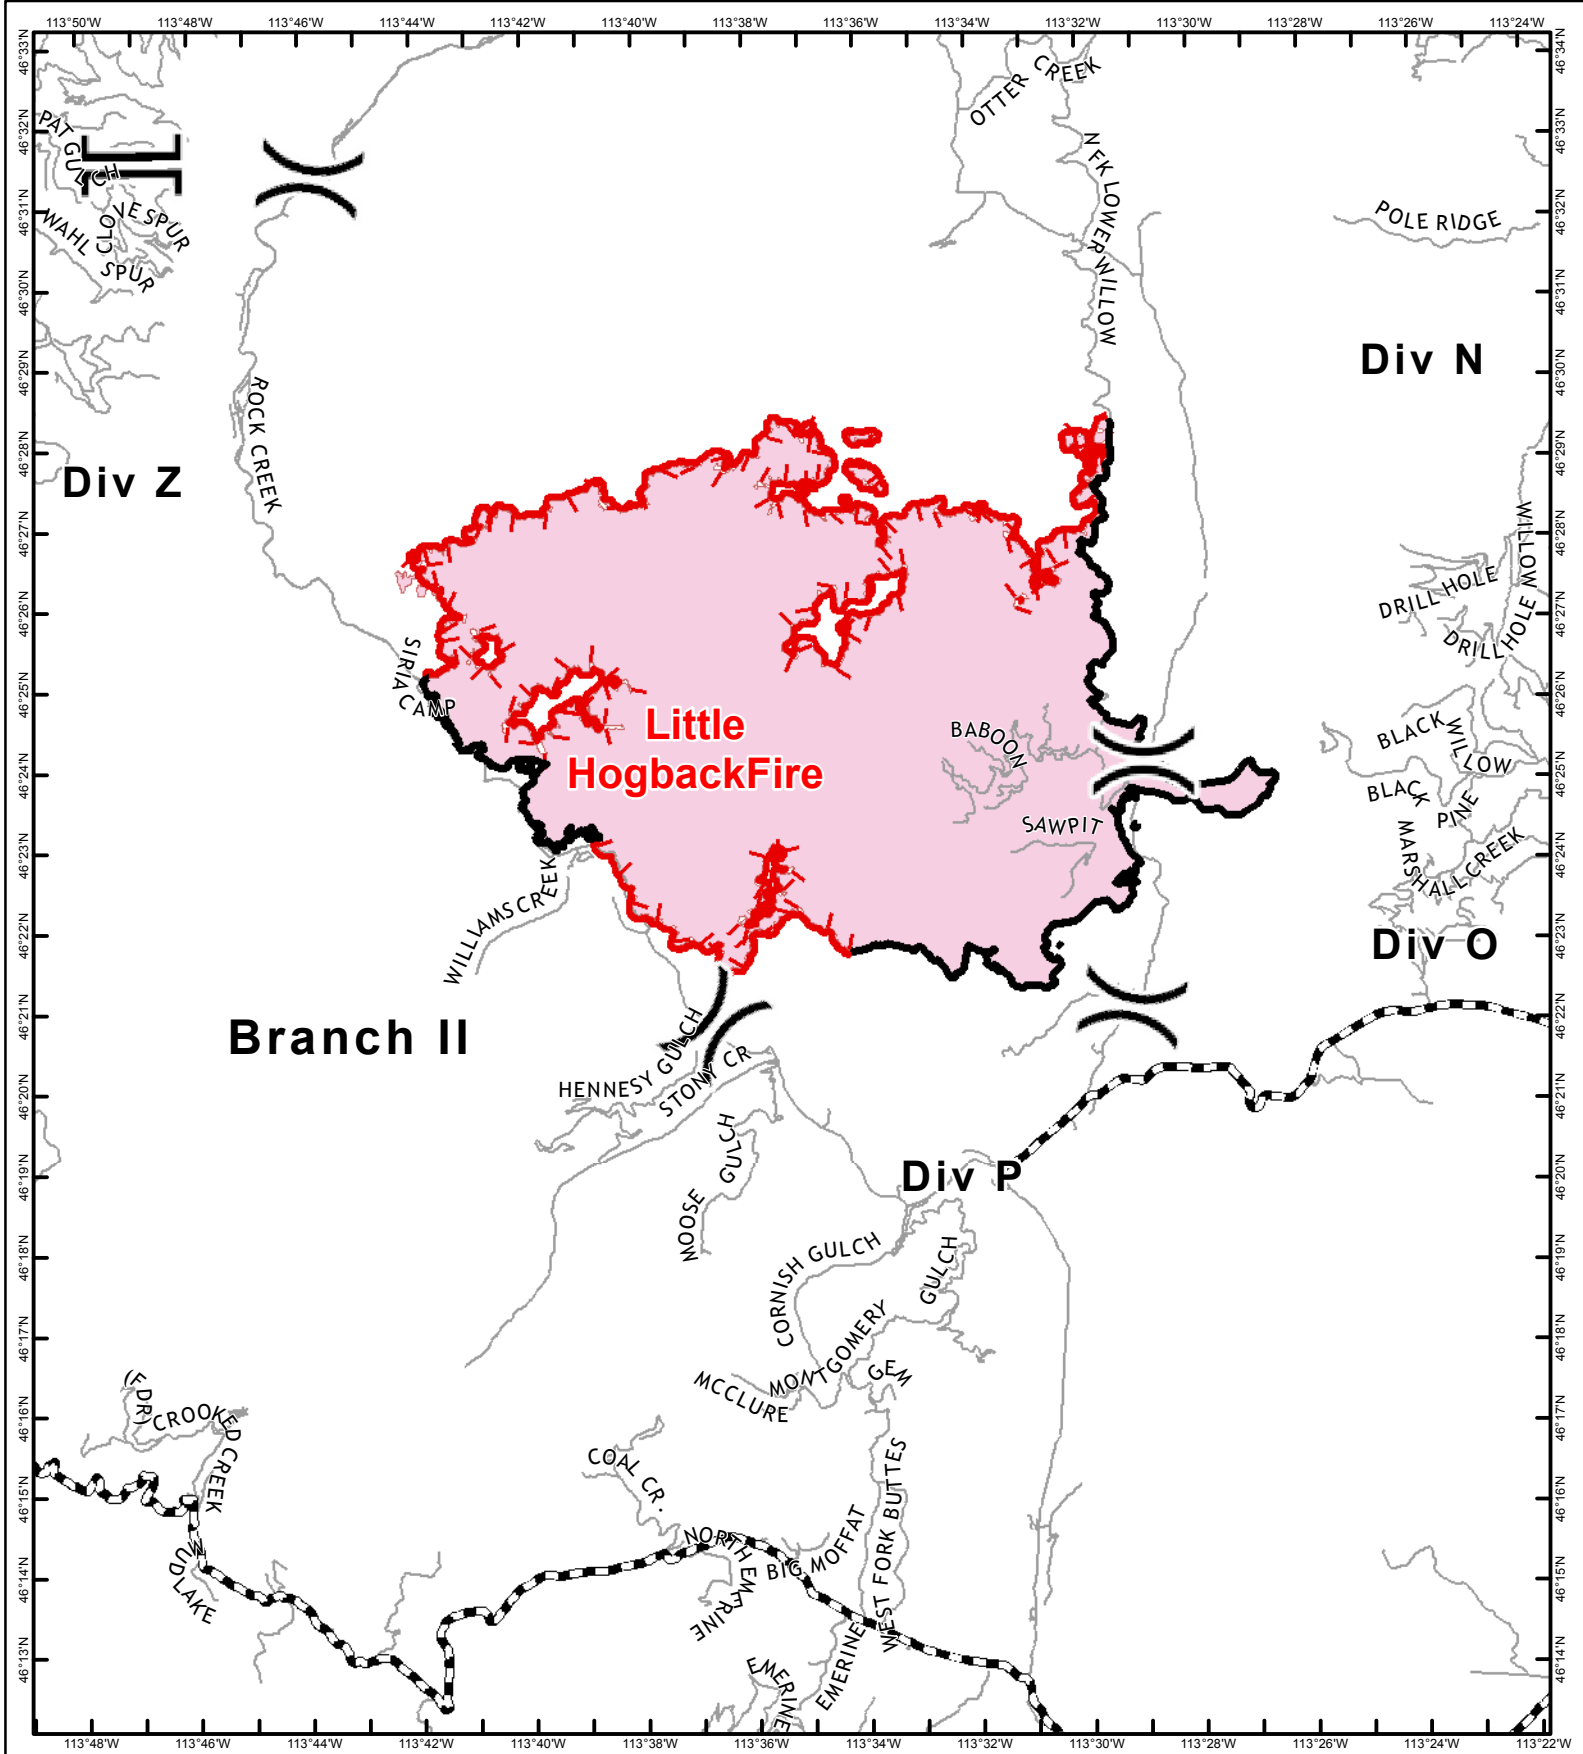

**Meyers Sapphire Complex**  
**MT-BDF-00217**  
**9/13/2017**

**Branch III**  
 Meyers Fire: 61,889 ac

Fire perimeter from 9/12/2017 @ 1830

- Division Break
- Branch Break

- Uncontrolled Fire Edge
- Completed Line

**Meysers Sapphire Complex**  
**MT-BDF-00217**  
**9/13/2017**  
**Branch II**  
 Little Hogback Fire: 34,539 ac

-  Division Break
-  Branch Break
-  Uncontrolled Fire Edge
-  Completed Line

Fire perimeter from 9/12/2017 @ 1830

**Meyers Sapphire Complex**  
**MT-BDF-00217**  
**9/13/2017**

**Branch I**  
 Goat Creek Fire: 8,300 ac  
 Sliderock Fire: 901 ac

- (X) Division Break
- (||) Branch Break
- Uncontrolled Fire Edge
- Completed Line

Fire perimeter from 9/12/2017 @ 1830