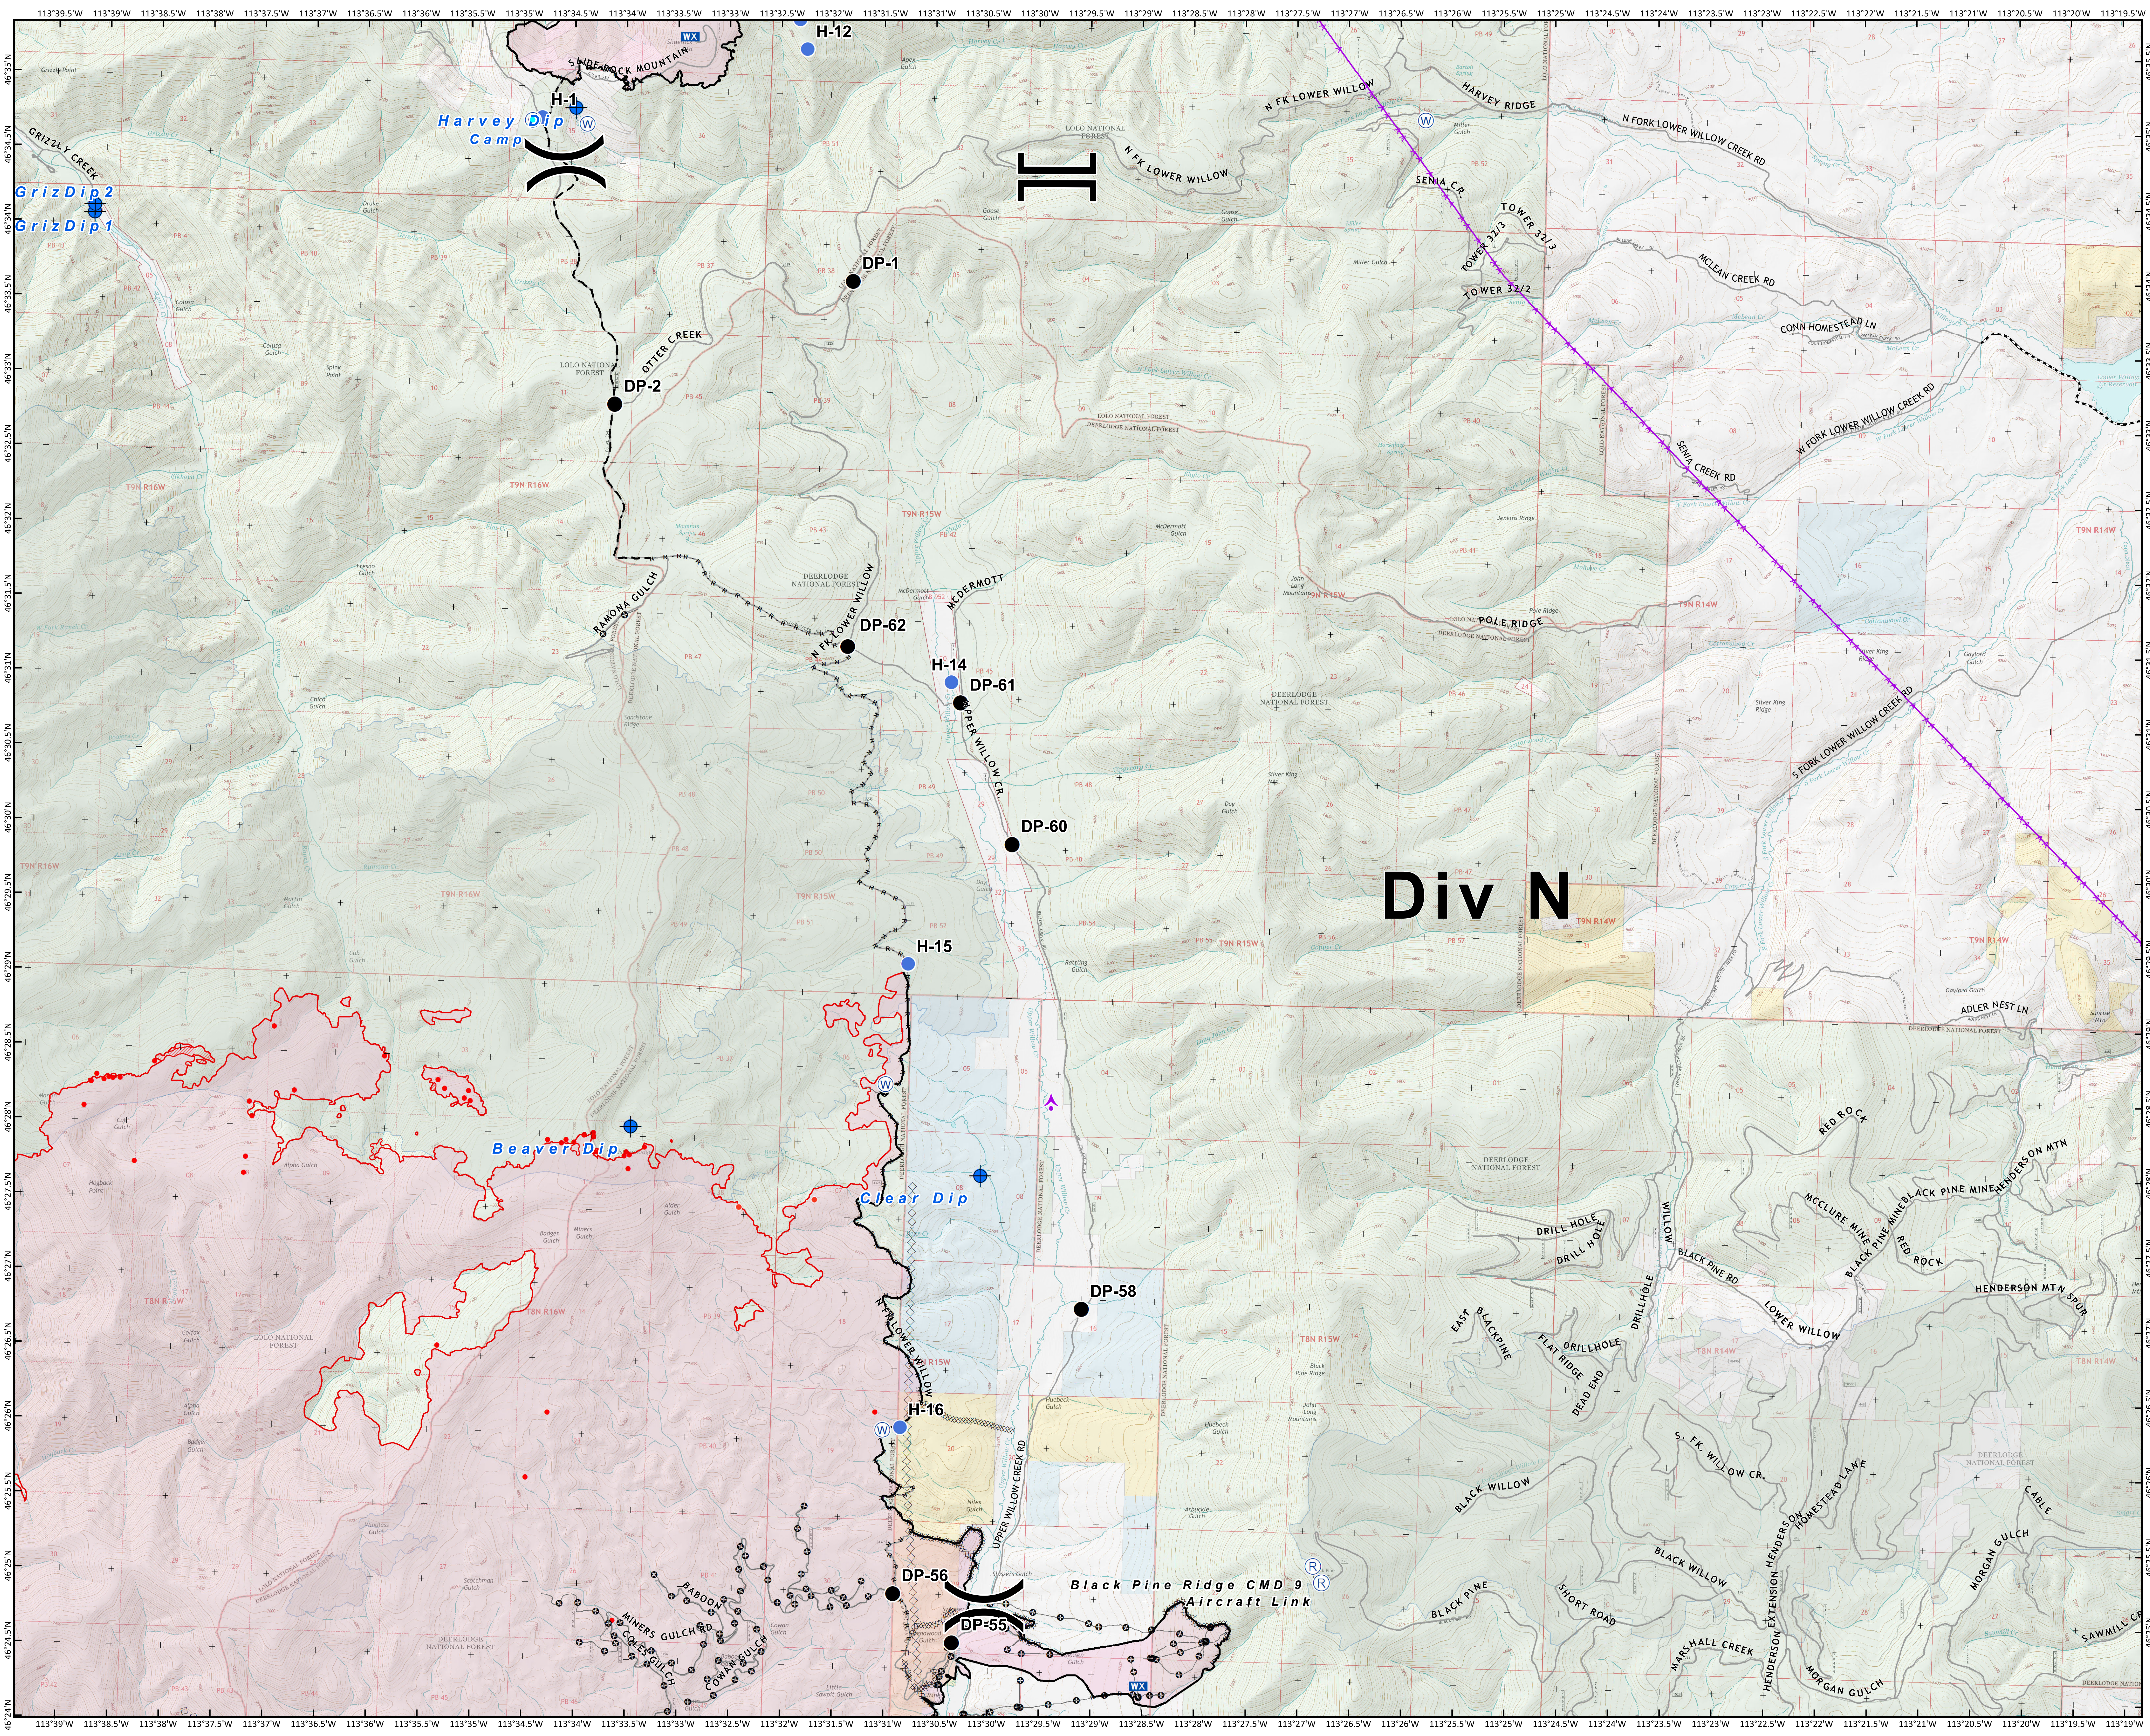

- Branch Break
- Division Break
- Assignment Breaks
- Air Strip
- Repeater
- Camp
- Dip Site
- Drop Point
- Hot Spot
- Mobile Weather Unit
- Water Source
- Structure
- Uncontrolled Fire Edge
- Completed Line
- Completed Dozer Line
- Completed Hand Line
- Road as Completed Line
- Planned Fire Line
- Aerial Hazard
- Aerial Retardant Drop
- Air Tanker Retardant
- Other
- IR (20170912 @ 2103)
- Heat Perimeter
- Isolated Heat
- Intense Heat
- Scattered Heat

Div N

Black Pine Ridge CMD 9
Aircraft Link