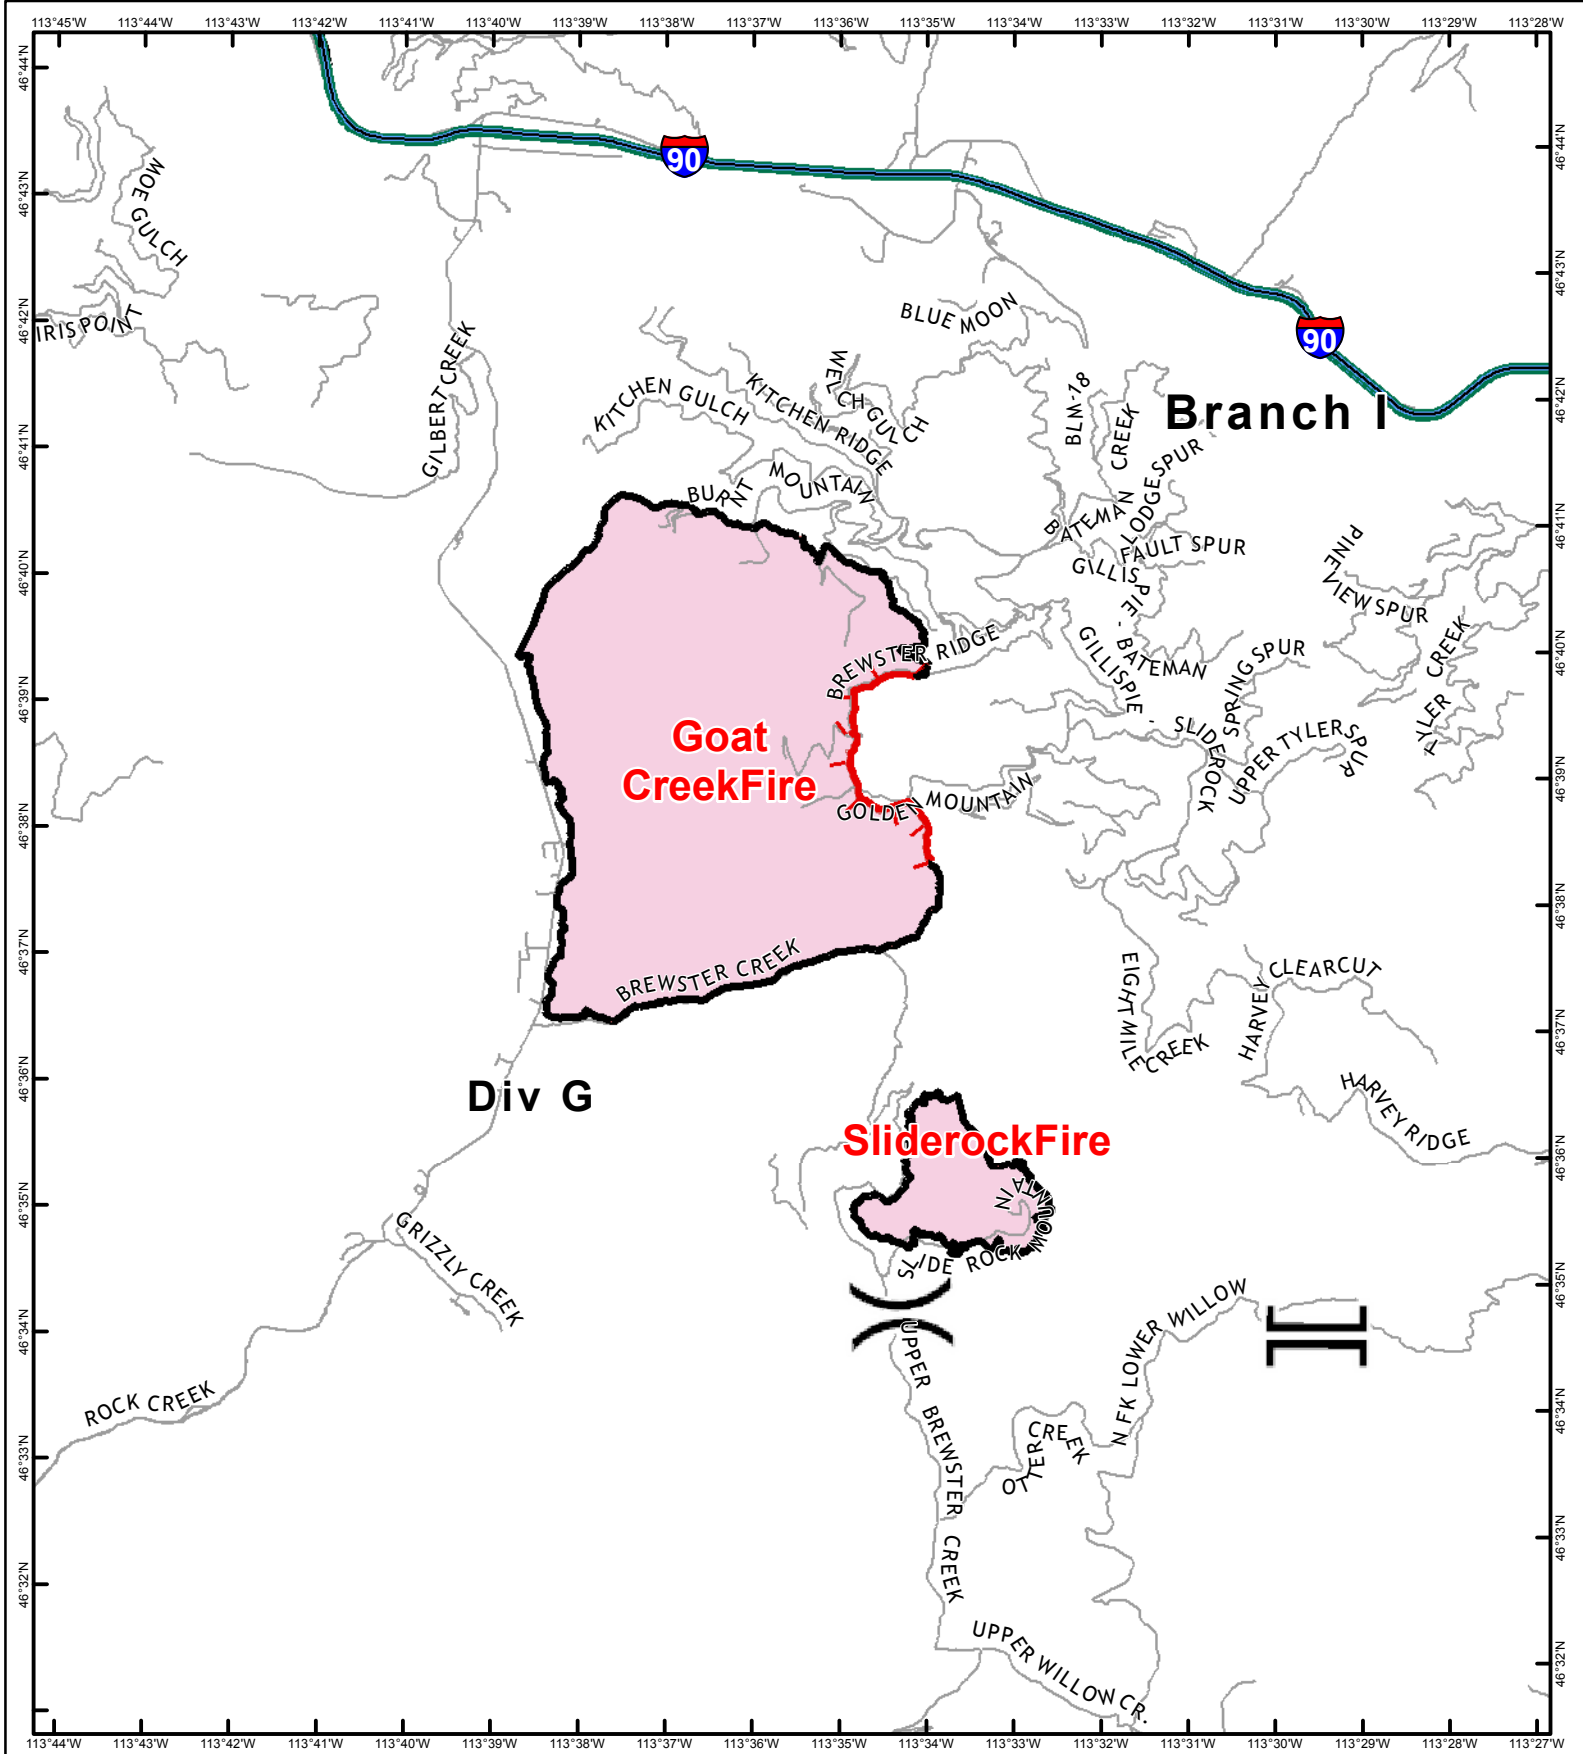

Meyers Sapphire Complex
MT-BDF-00217
9/14/2017

Branch III
 Meyers Fire: 62,034 ac

Fire perimeter from 9/13/2017 @ 1700

-  Division Break
-  Branch Break

-  Uncontrolled Fire Edge
-  Completed Line

Meysers Sapphire Complex
MT-BDF-00217
9/14/2017
Branch II
 Little Hogback Fire: 34,552 ac

-  Division Break
-  Branch Break
-  Uncontrolled Fire Edge
-  Completed Line

Fire perimeter from 9/13/2017 @ 1700

Meyers Sapphire Complex
MT-BDF-00217
9/14/2017

Branch I
 Goat Creek Fire: 8,300 ac
 Sliderock Fire: 901 ac

- () Division Break
- || Branch Break
- Uncontrolled Fire Edge
- Completed Line

Fire perimeter from 9/13/2017 @ 1700