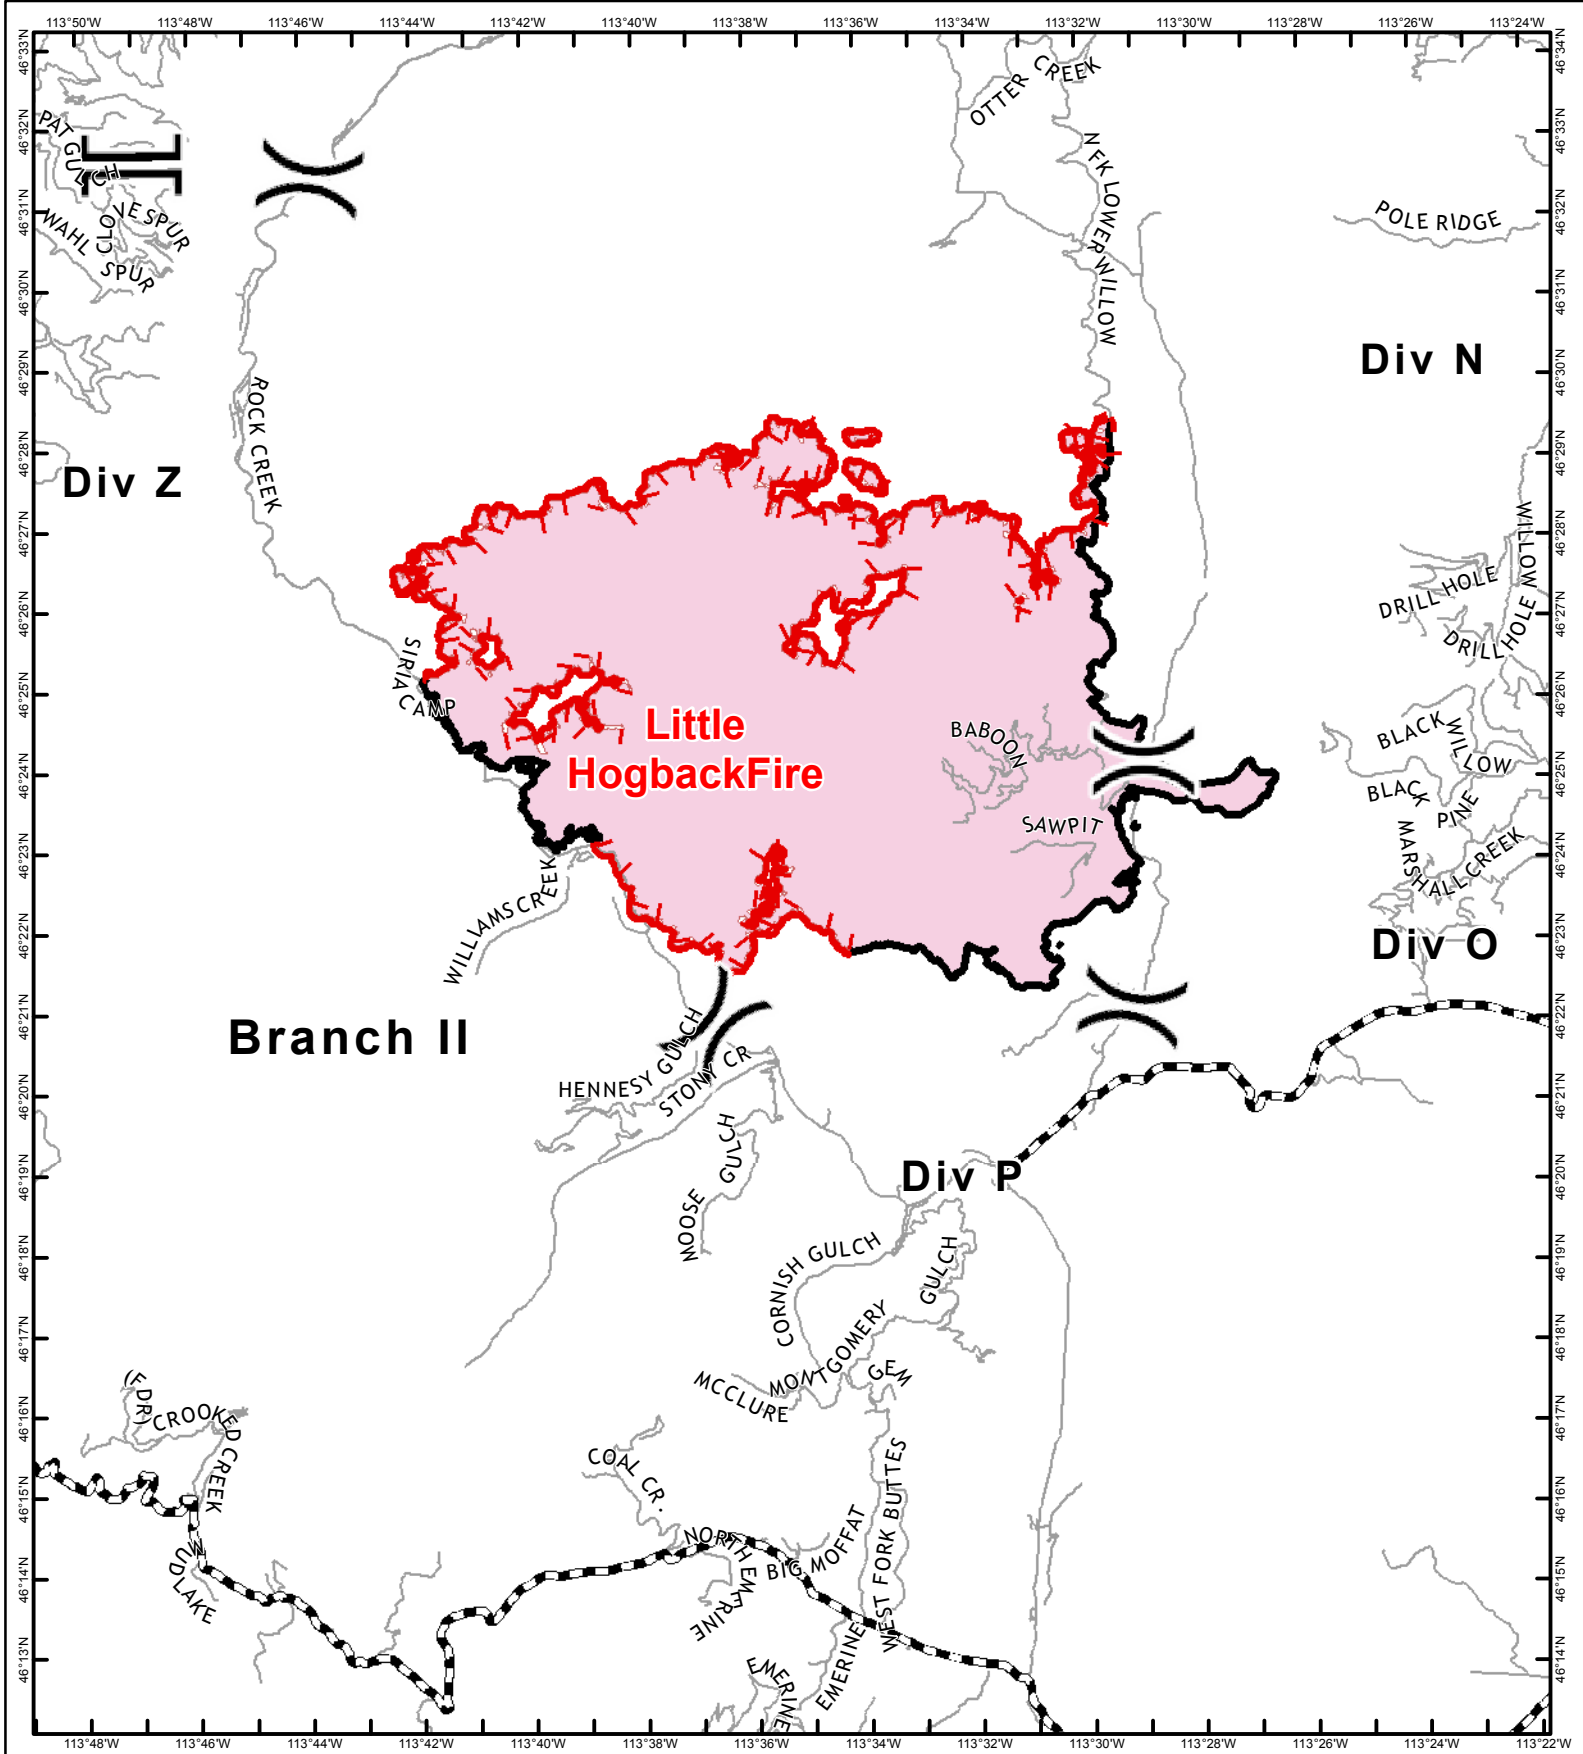

Meyers Sapphire Complex
MT-BDF-00217
9/14/2017

Branch III
 Meyers Fire: 62,034 ac

Fire perimeter from 9/13/2017 @ 1700

-  Division Break
-  Branch Break

-  Uncontrolled Fire Edge
-  Completed Line

Meysers Sapphire Complex
MT-BDF-00217
9/14/2017
Branch II
 Little Hogback Fire: 34,552 ac

-  Division Break
-  Branch Break
-  Uncontrolled Fire Edge
-  Completed Line

Fire perimeter from 9/13/2017 @ 1700

Meyers Sapphire Complex
MT-BDF-00217
9/14/2017

Branch I
 Goat Creek Fire: 8,300 ac
 Sliderock Fire: 901 ac

- () Division Break
- || Branch Break
- Uncontrolled Fire Edge
- Completed Line

Fire perimeter from 9/13/2017 @ 1700