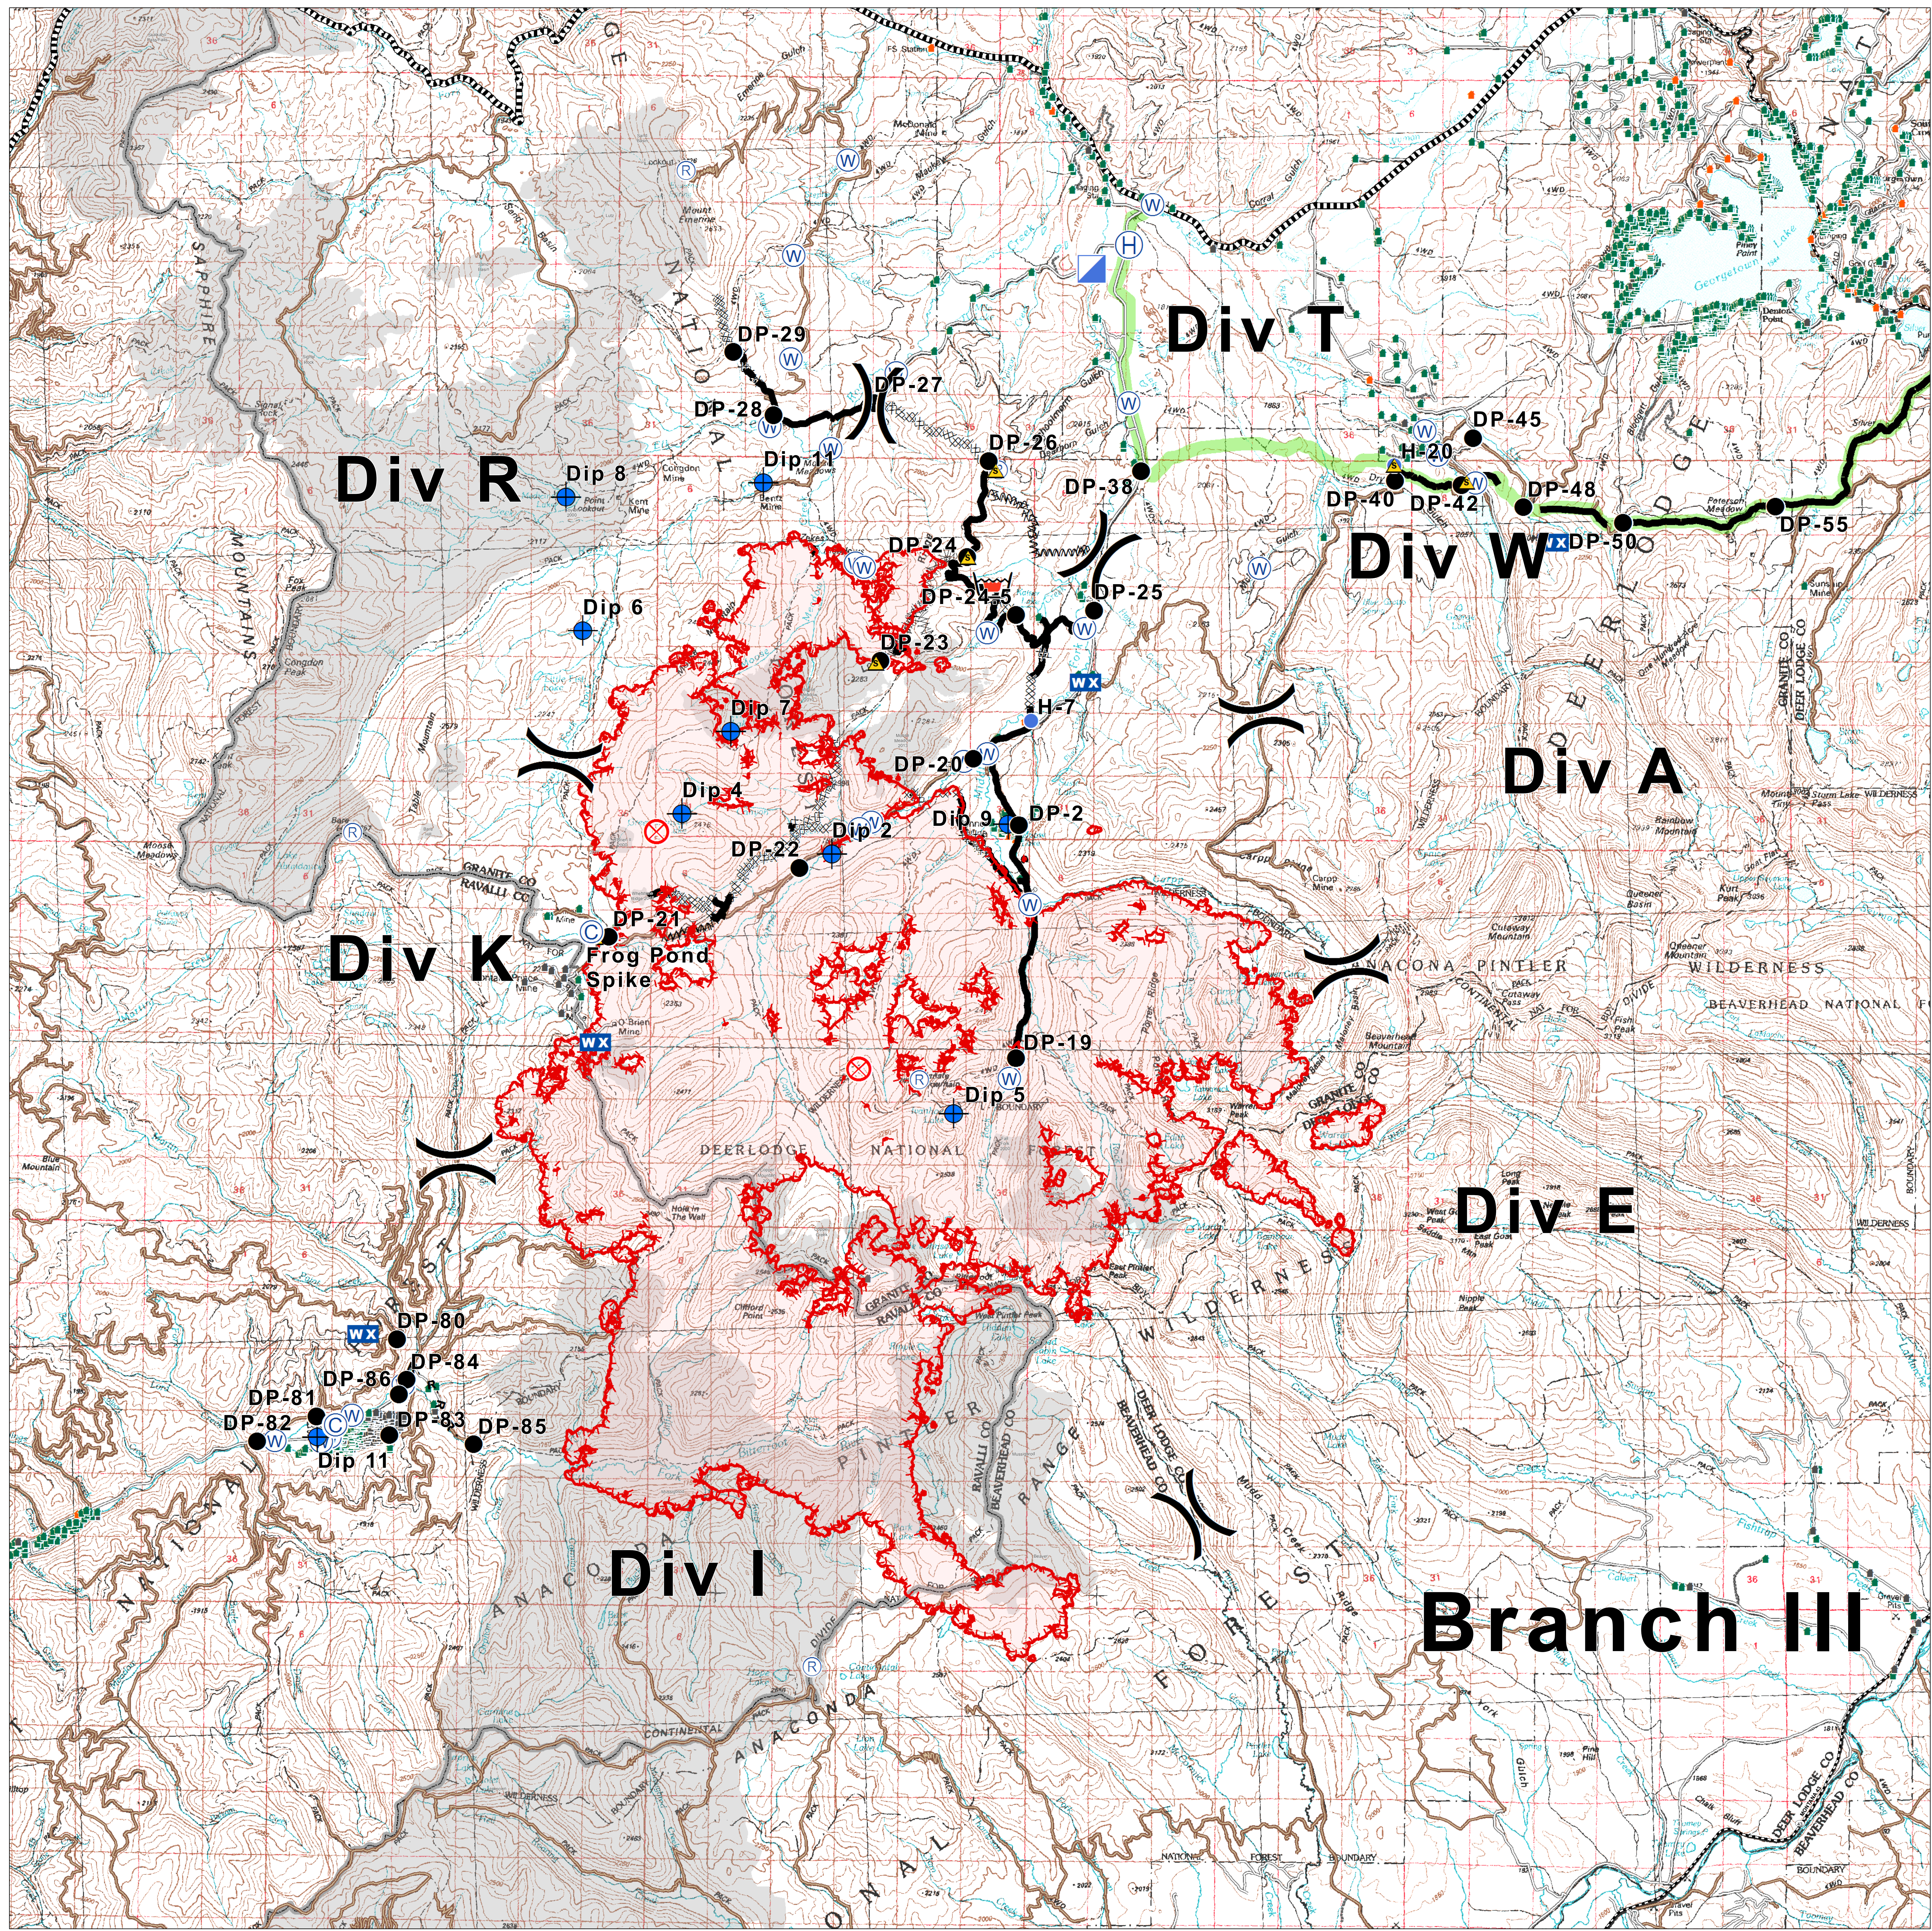

# BRIEFING MAP

9/15/2017

## Meyers Sapphire Complex

## Meyers Fire

MT-BDF-002217

- Uncontrolled Fire Edge
- Completed Line
- R · R · Road as Completed Line
- Completed Dozer Line
- Completed Burnout
- Line Break Completed
- Fire Break Planned or Incomplete
- Planned Fire Line
- Contingency Line
- Incident Command Post
- Camp
- Drop Point
- Helibase
- Helispot
- Dip Site
- Fire Origin
- Mobile Weather Unit
- Repeater
- Retardant/Mud Pit
- Safety Zone
- Water Source
- Single Residence
- Non Residential Commercial
- Other Minor Structures
- Fire History Post 1980

Fire perimeter as of 09/13/2017 @ 1830  
Meyers Fire: 62,034 acres