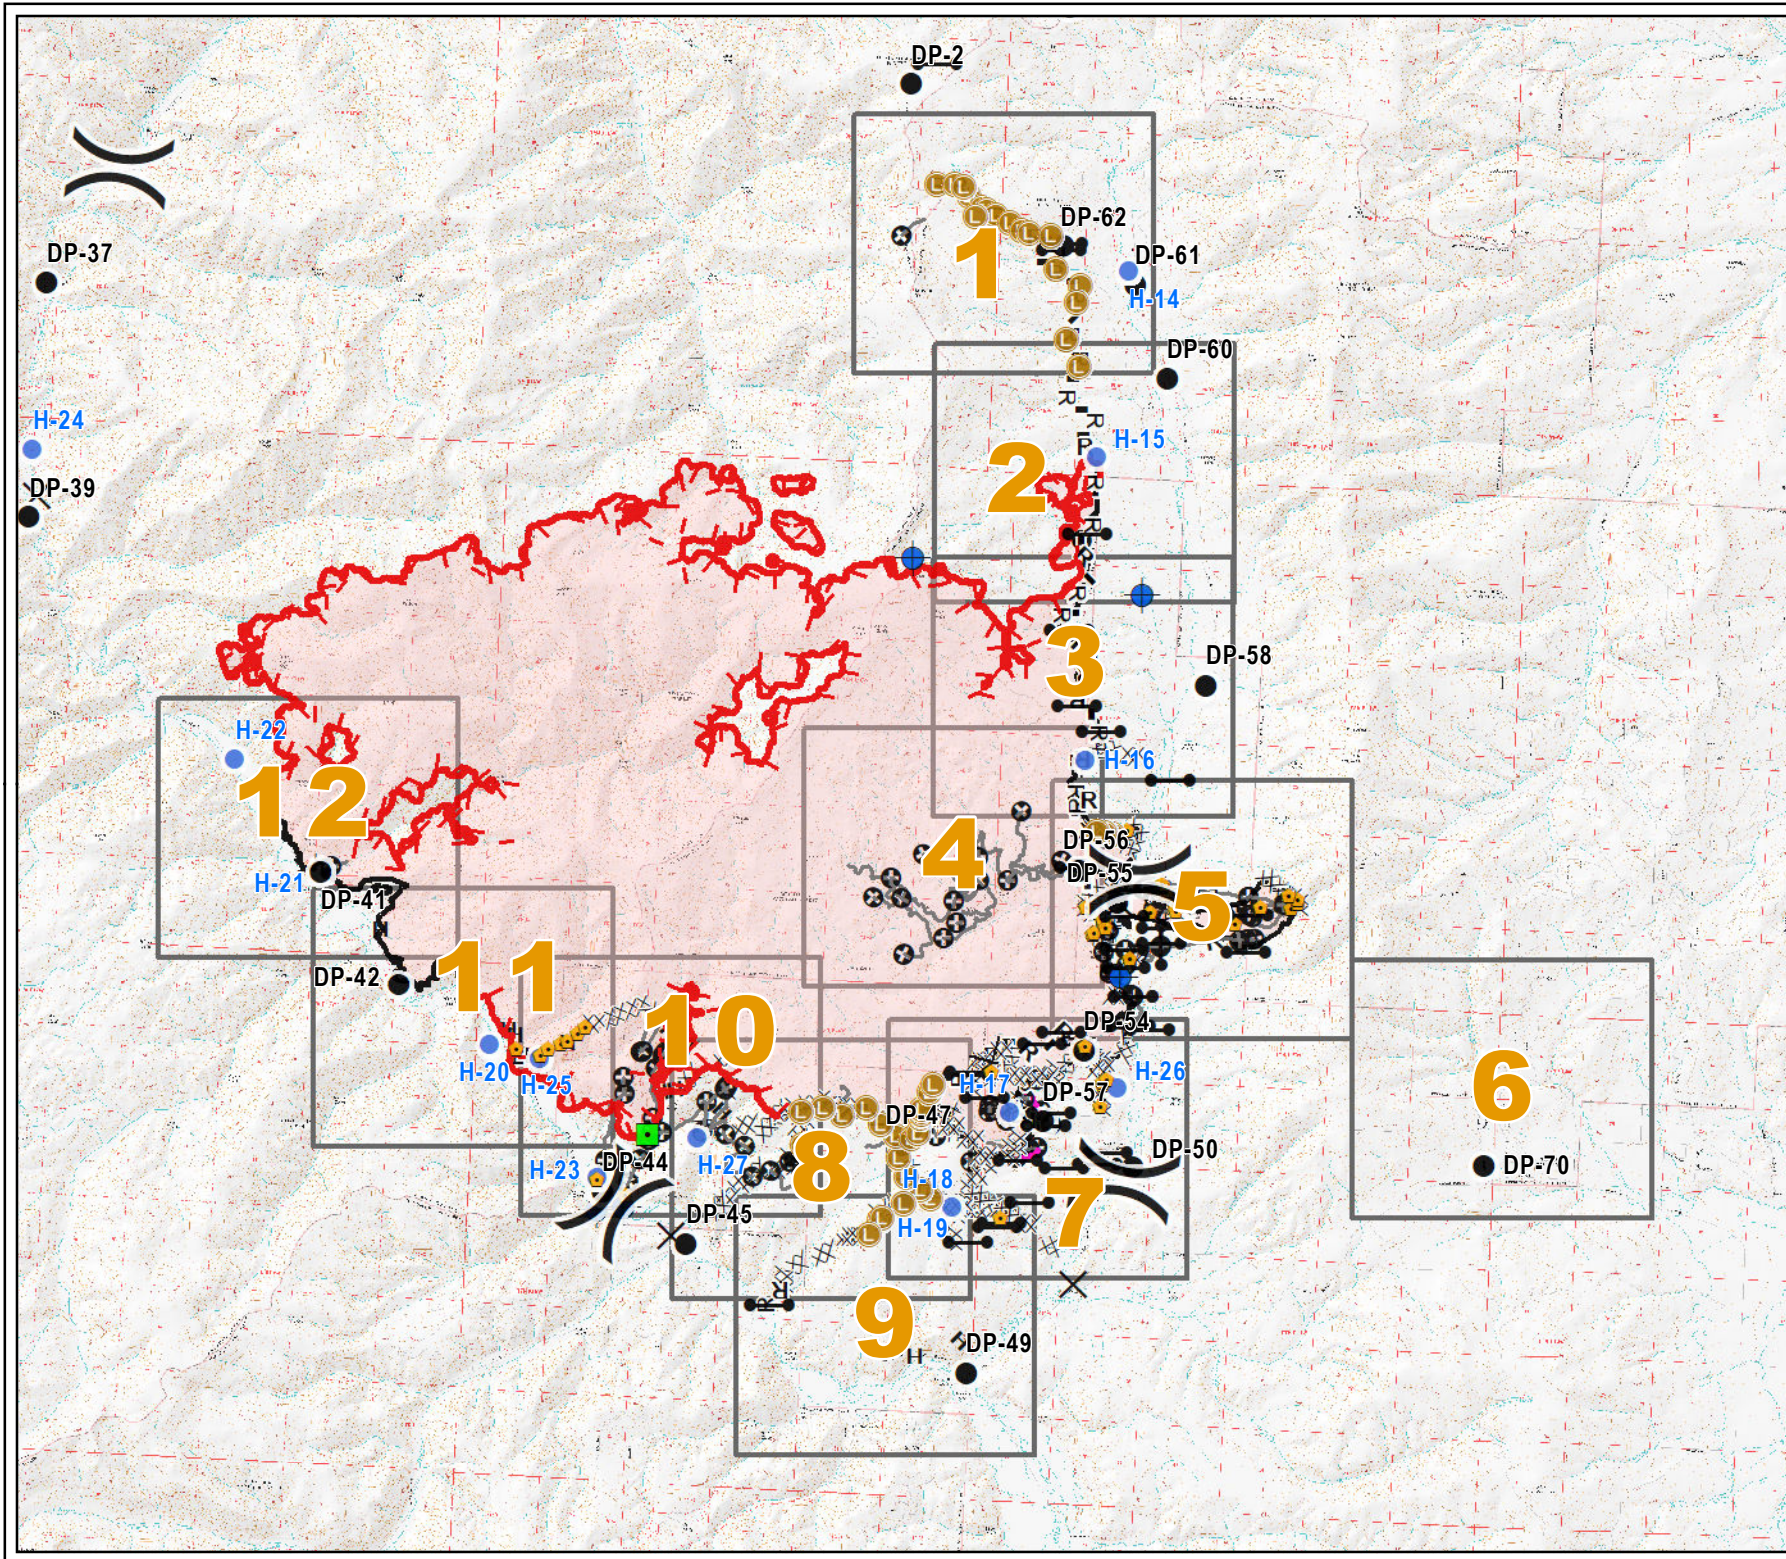

Meyers Sapphire Complex

MT-BDF-002217

Little Hogback Fire

Suppression Repair Index Map

- Branch
- Division
- Uncontrolled Fire Edge
- Completed Dozer Line
- R - Road as Completed Line
- H - Completed Hand Line
- Completed Line
- Other Line
- Unknown Line
- Camp
- Closure
- Drop Point
- Gate
- Helibase
- Helispot
- Incident Command Post
- Landmark
- Photo Point
- Safety Zone
- Logging Decks