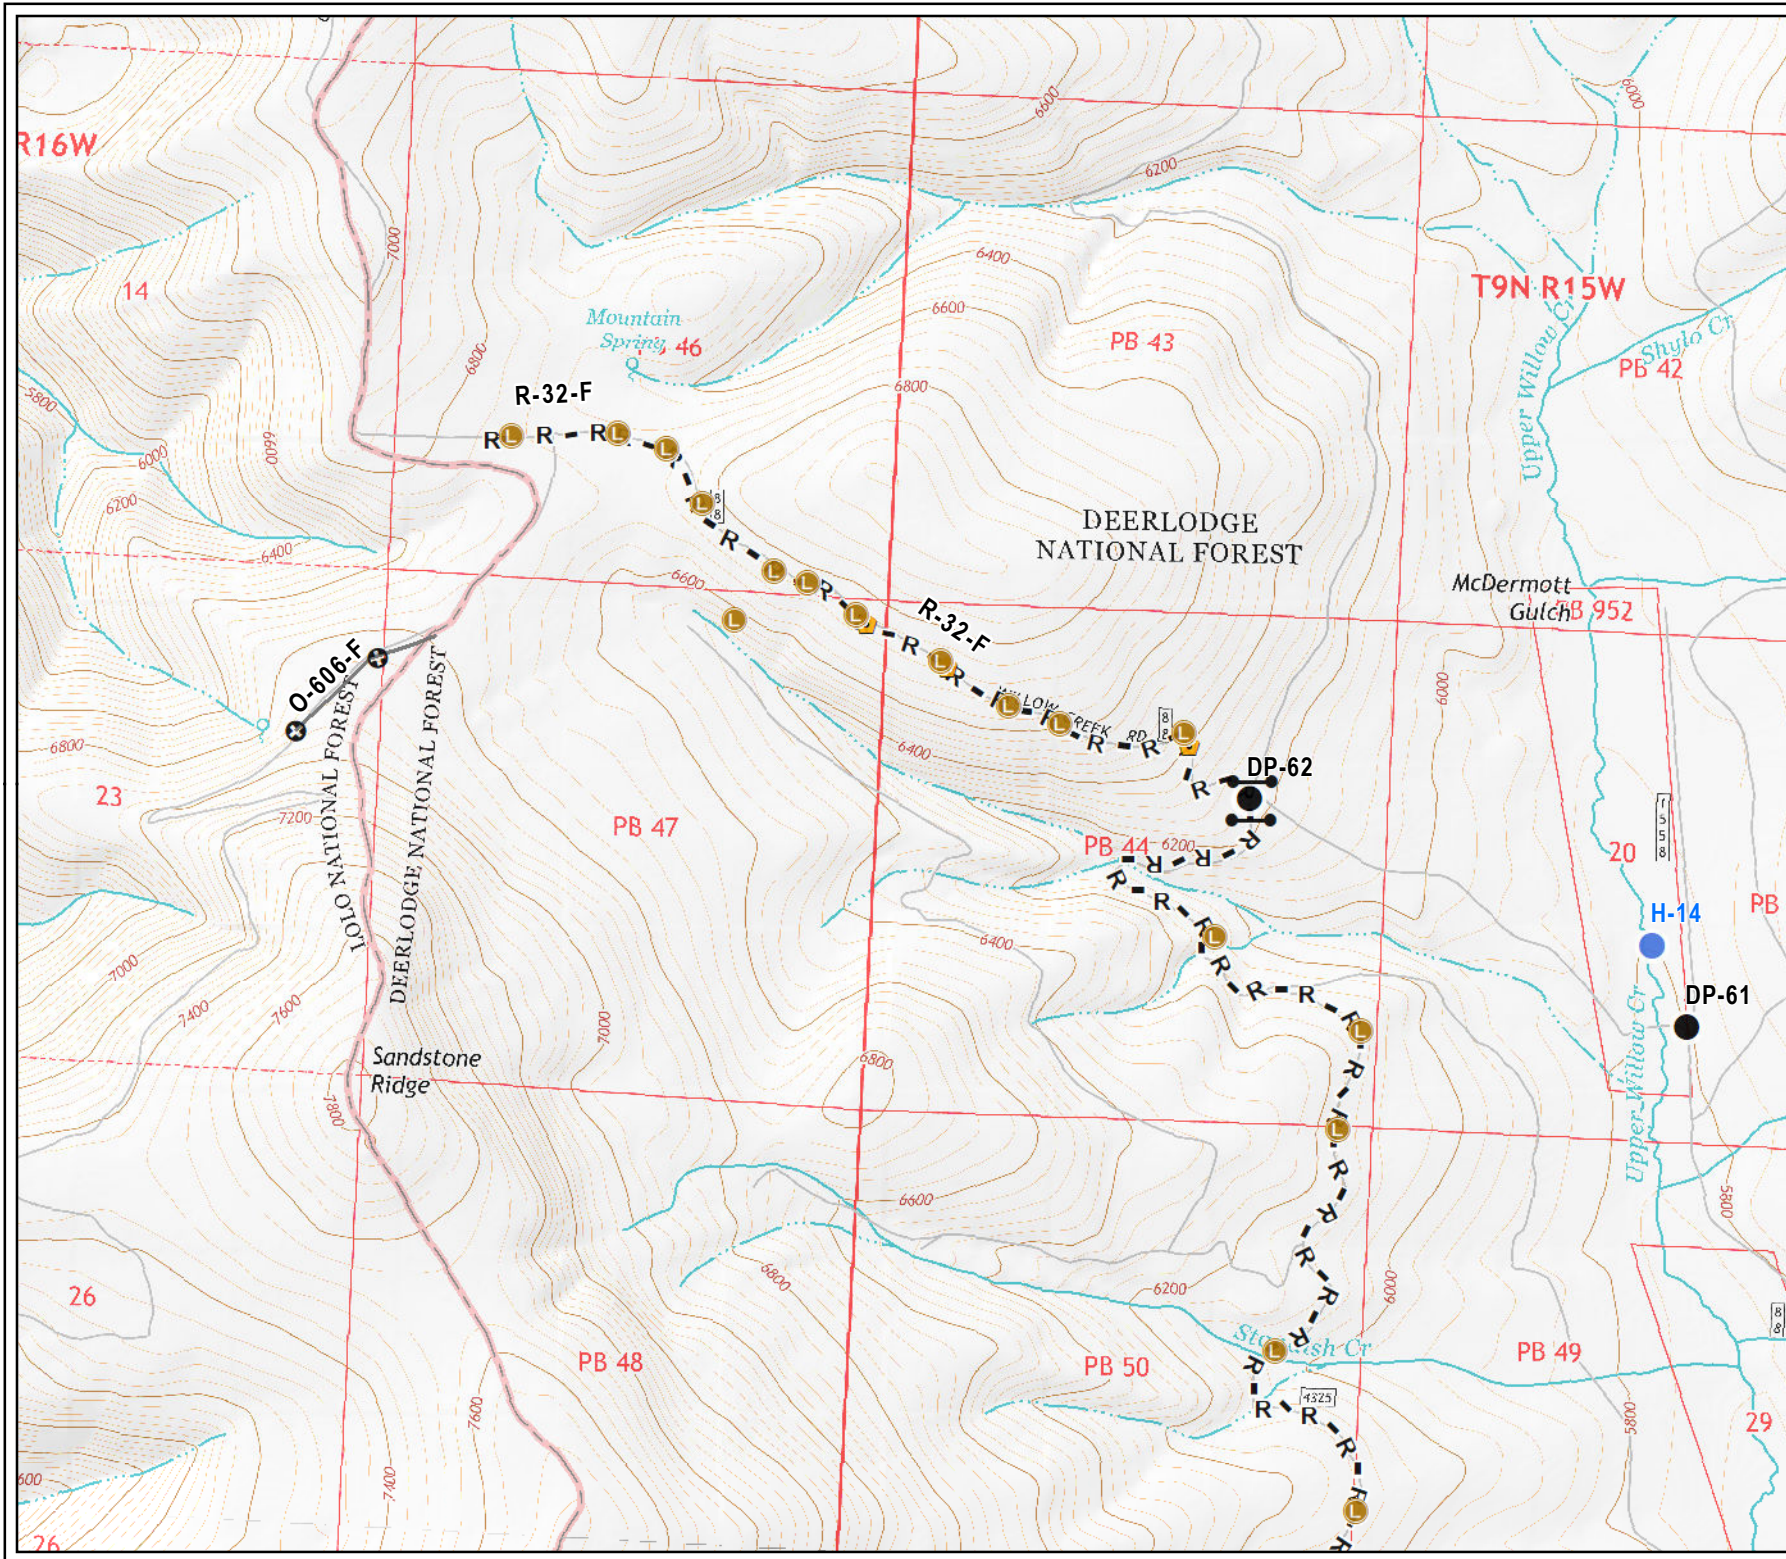

Meyers Sapphire Complex

MT-BDF-002217

Little Hogback Fire

Suppression Repair Map

Map # 1

- Branch
- Division
- Uncontrolled Fire Edge
- Completed Dozer Line
- R-R Road as Completed Line
- Completed Hand Line
- Other Line
- Unknown Line
- Camp
- Closure
- Drop Point
- Gate
- Helibase
- Helispot
- Incident Command Post
- Landmark
- Photo Point
- Safety Zone
- Logging Decks