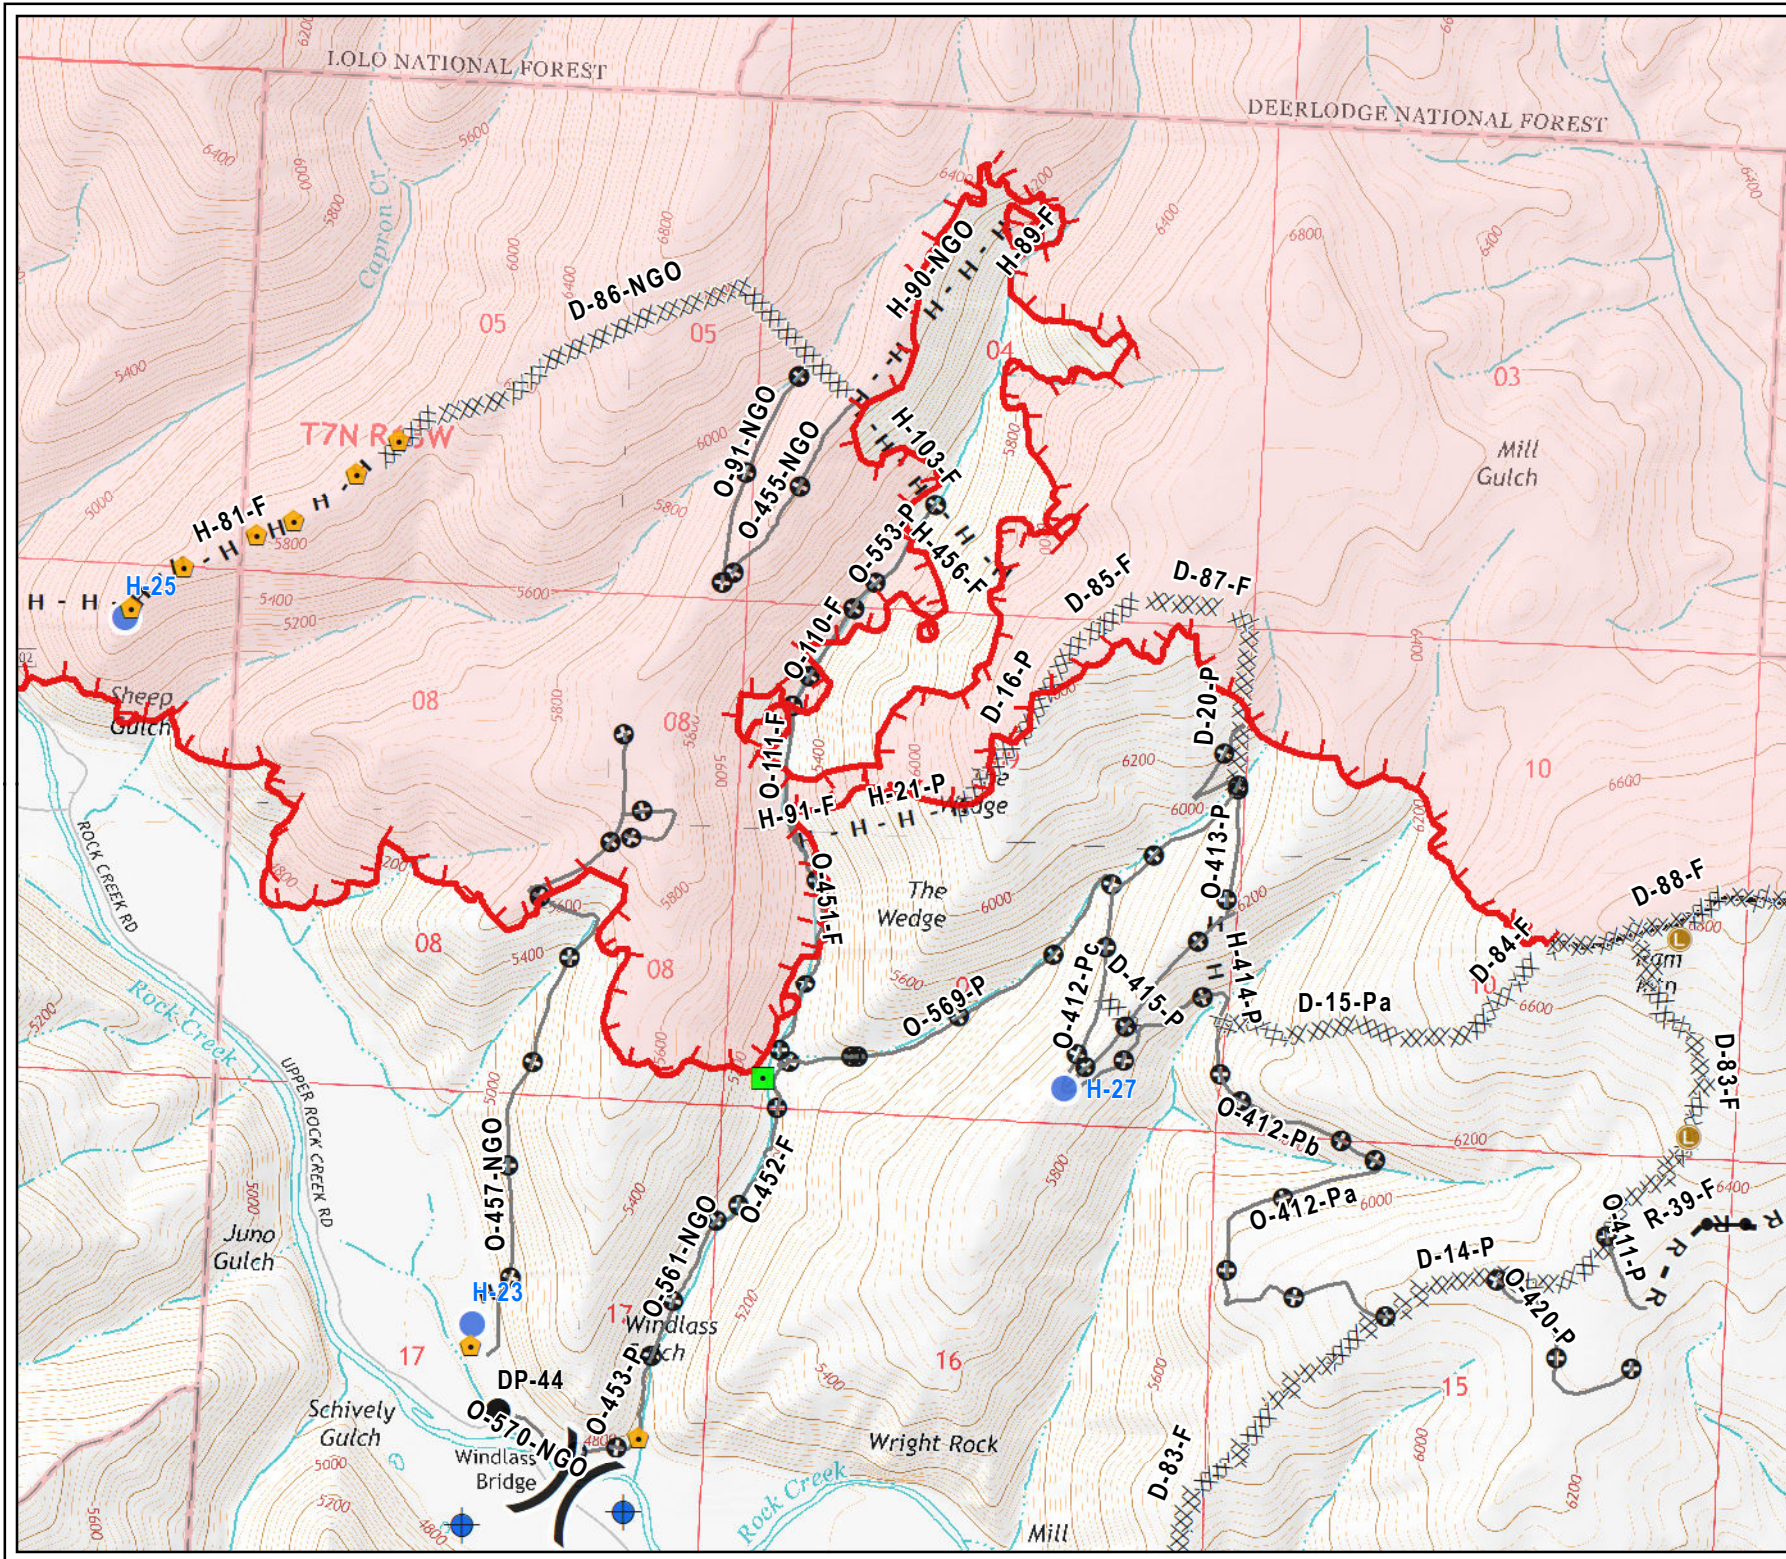

Meyers Sapphire Complex

MT-BDF-002217

Little Hogback Fire

Suppression Repair Map

Map # 10

- Branch
- Division
- Uncontrolled Fire Edge
- Completed Dozer Line
- Road as Completed Line
- Completed Hand Line
- Completed Line
- Other Line
- Unknown Line
- Camp
- Closure
- Drop Point
- Gate
- Helibase
- Helispot
- Incident Command Post
- Landmark
- Photo Point
- Safety Zone
- Logging Decks