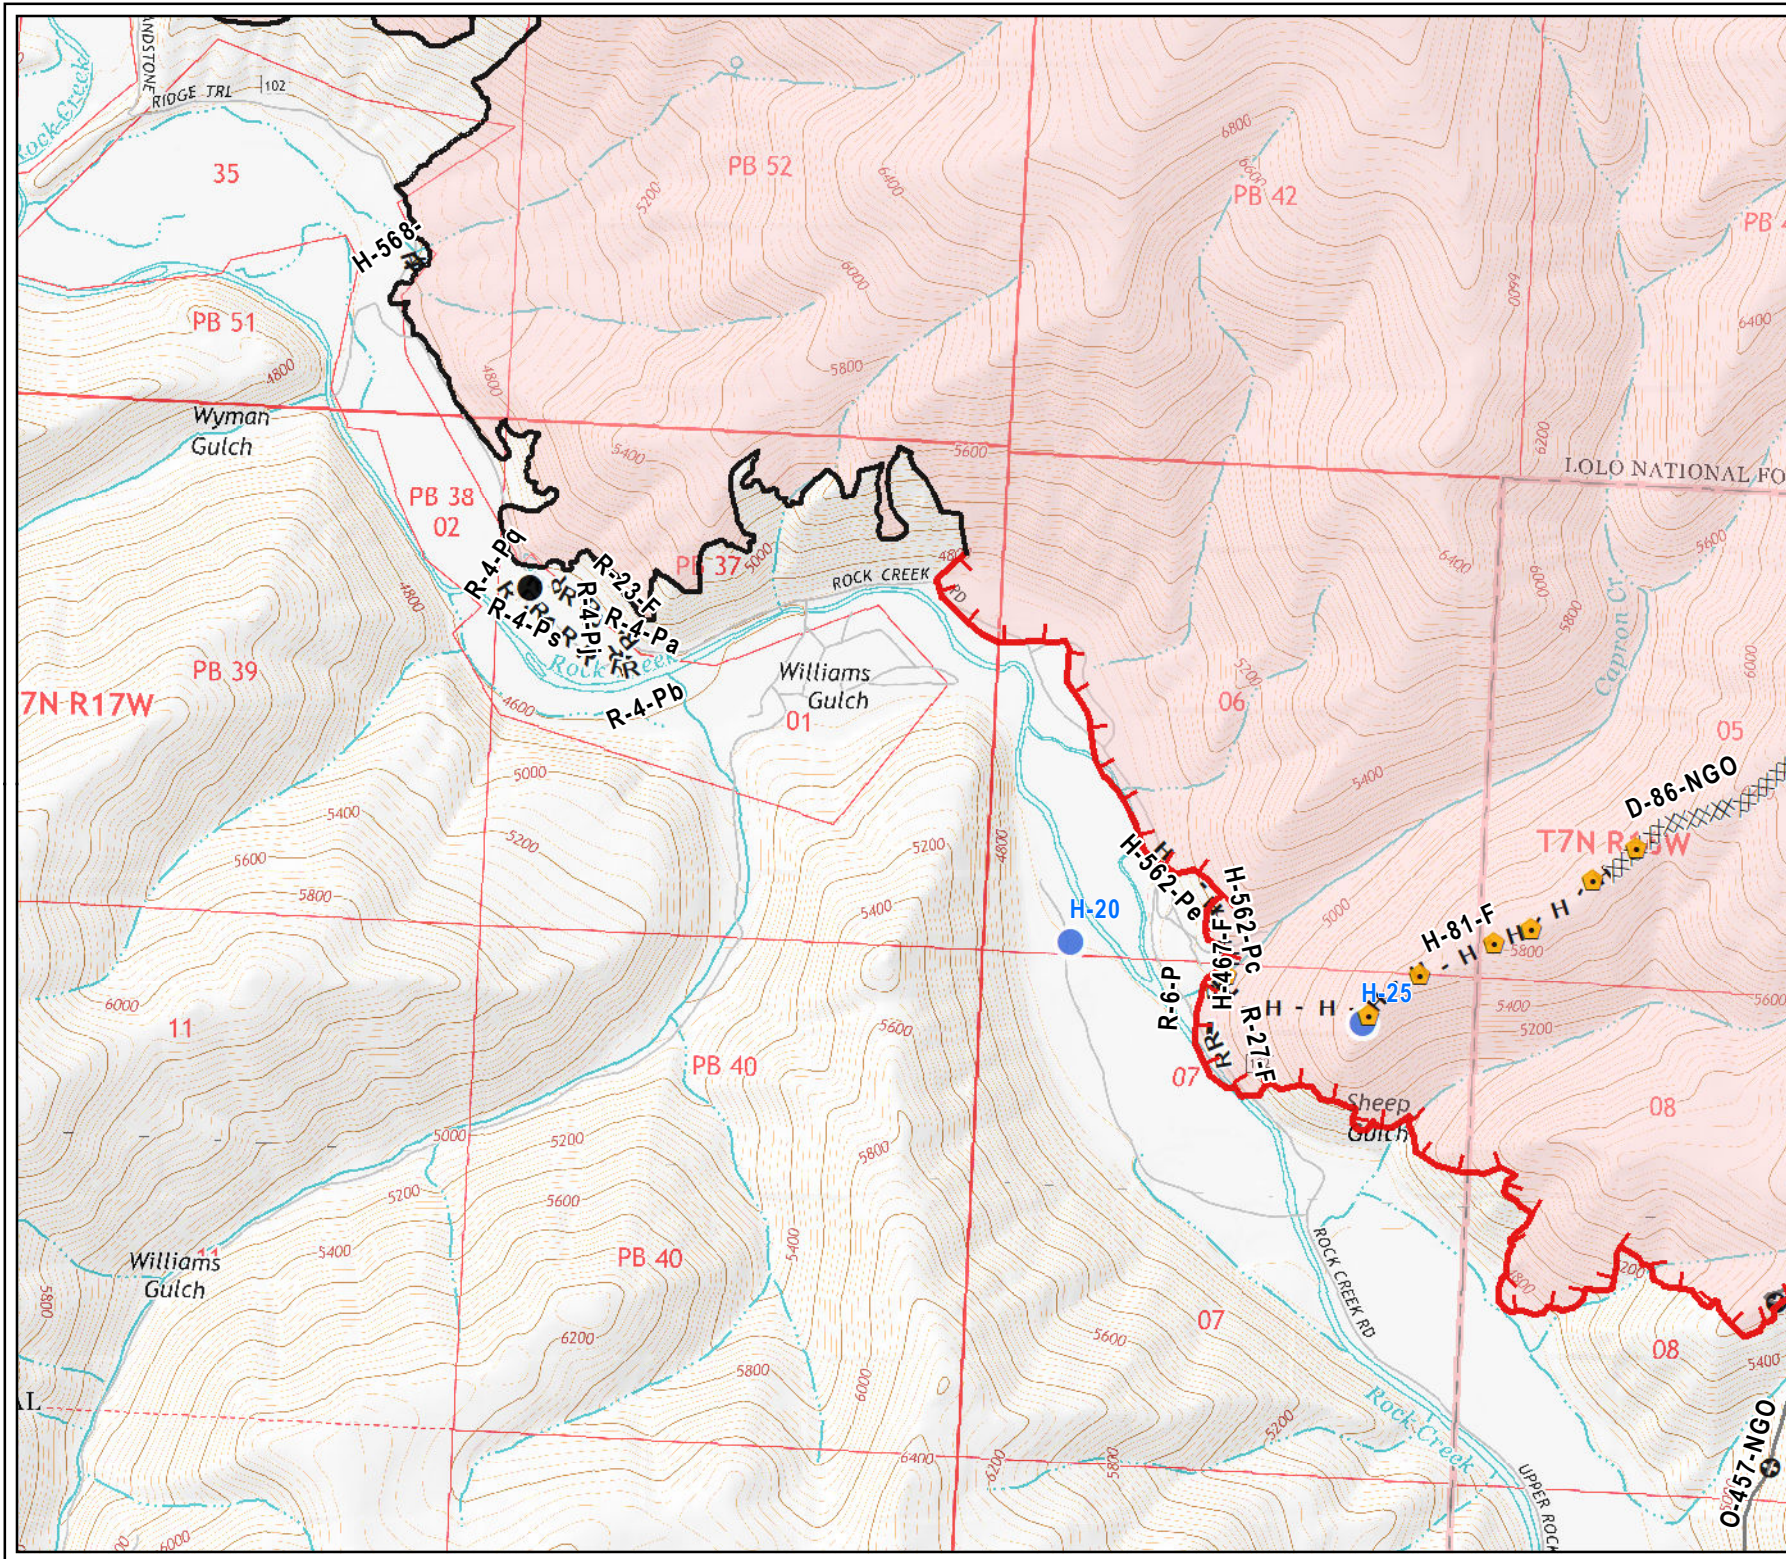

Meyers Sapphire Complex

MT-BDF-002217

Little Hogback Fire

Suppression Repair Map

Map # 11

- Branch
- Division
- Uncontrolled Fire Edge
- Completed Dozer Line
- R-R Road as Completed Line
- Completed Hand Line
- Completed Line
- Other Line
- Unknown Line
- Camp
- Closure
- Drop Point
- Gate
- Helibase
- Helispot
- Incident Command Post
- Landmark
- Photo Point
- Safety Zone
- Logging Decks