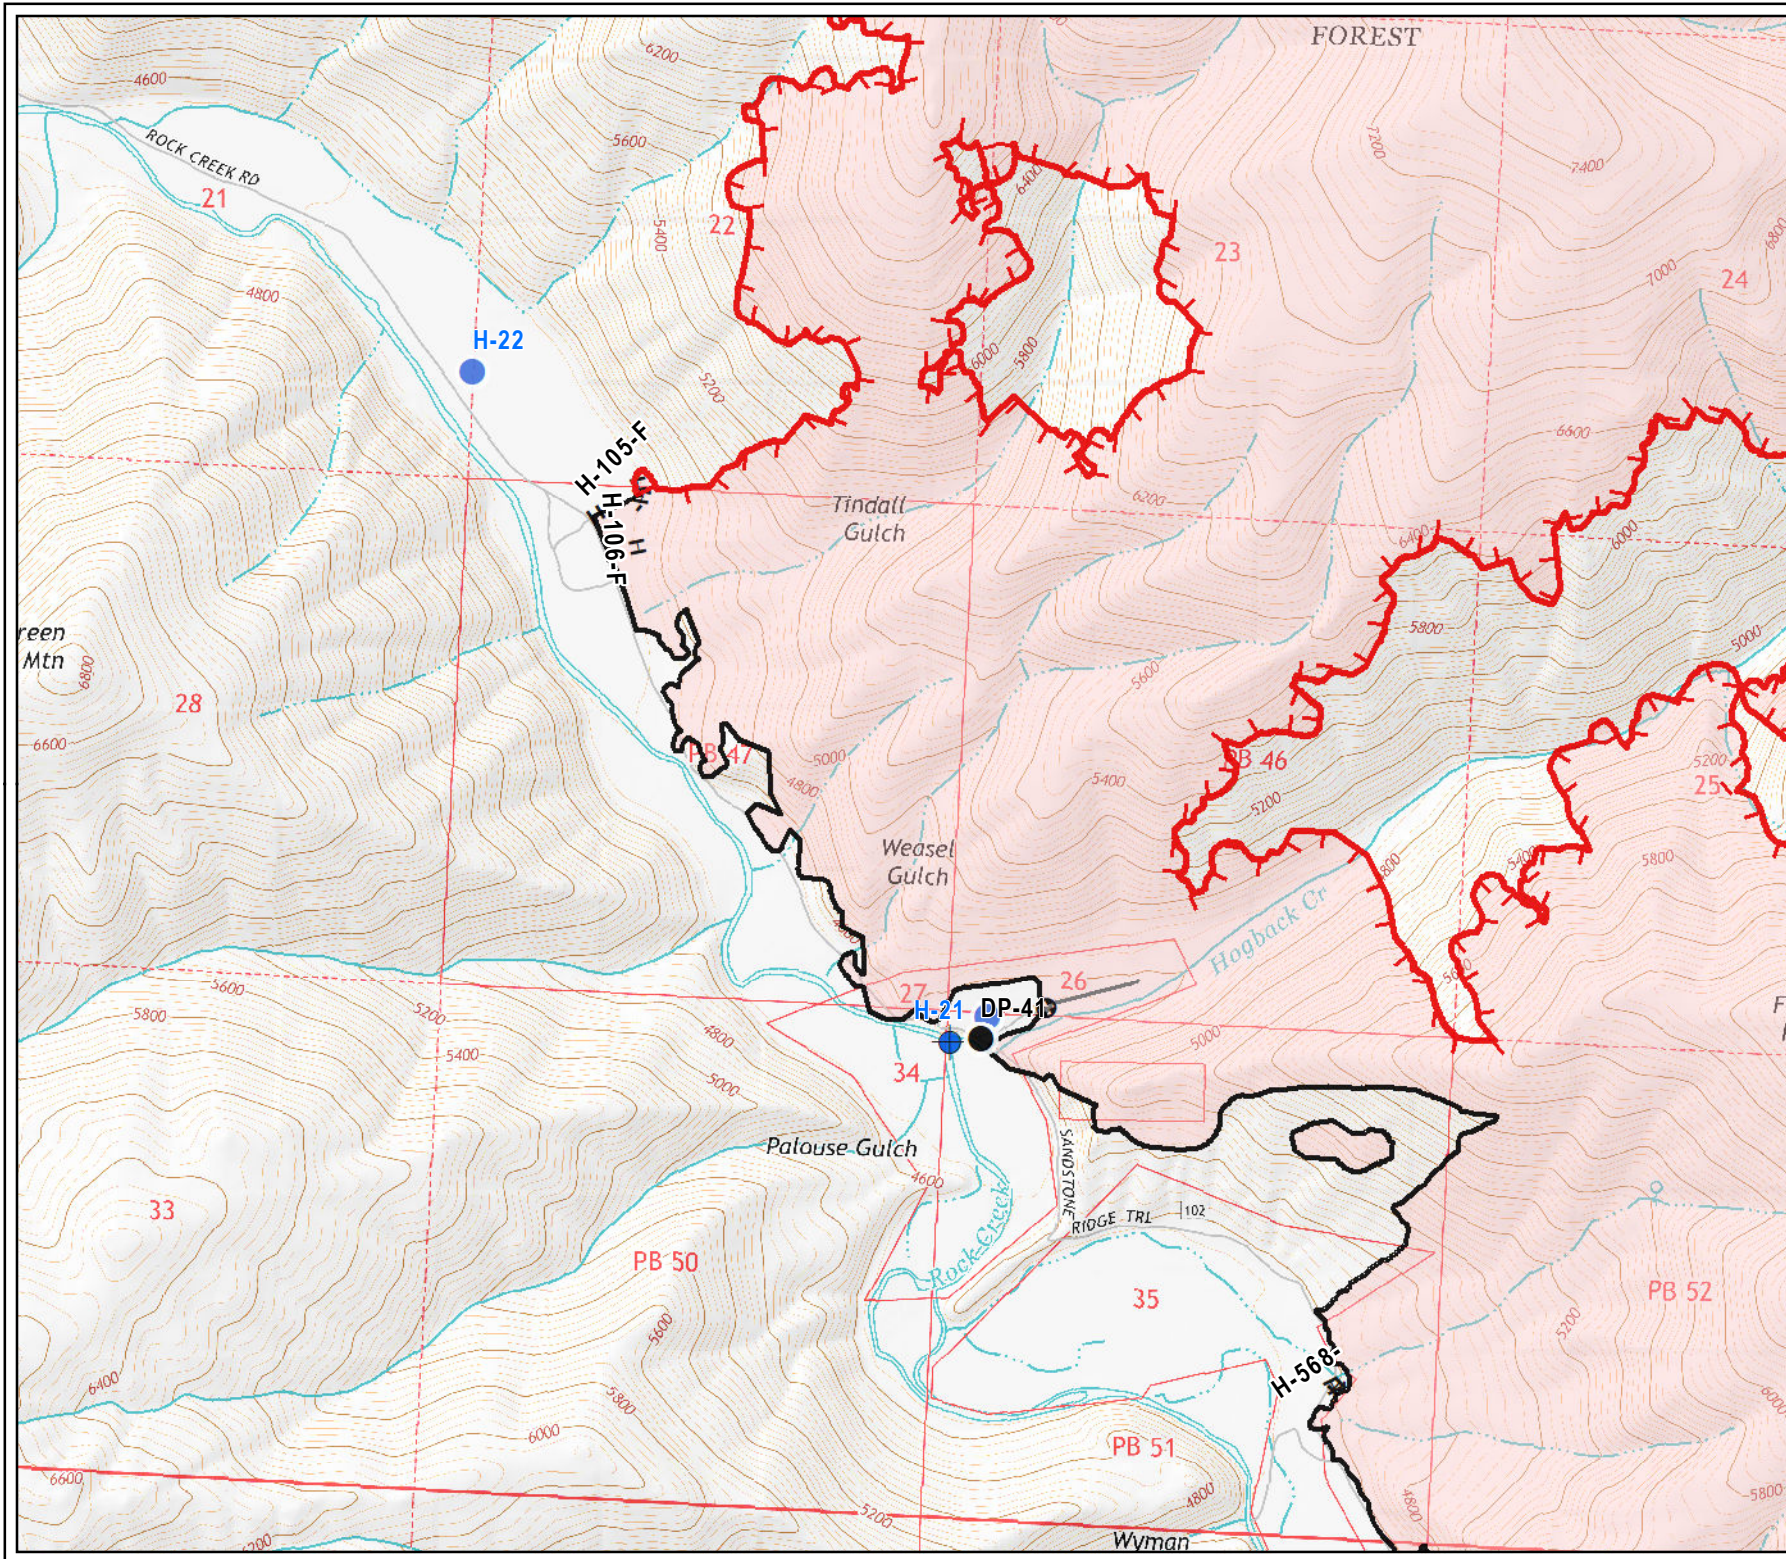

Meyers Sapphire Complex

MT-BDF-002217

Little Hogback Fire

Suppression Repair Map

Map # 12

-  Branch
-  Division
-  Uncontrolled Fire Edge
-  Completed Dozer Line
-  Road as Completed Line
-  Completed Hand Line
-  Other Line
-  Unknown Line
-  Camp
-  Closure
-  Drop Point
-  Gate
-  Helibase
-  Helispot
-  Incident Command Post
-  Landmark
-  Photo Point
-  Safety Zone
-  Logging Decks