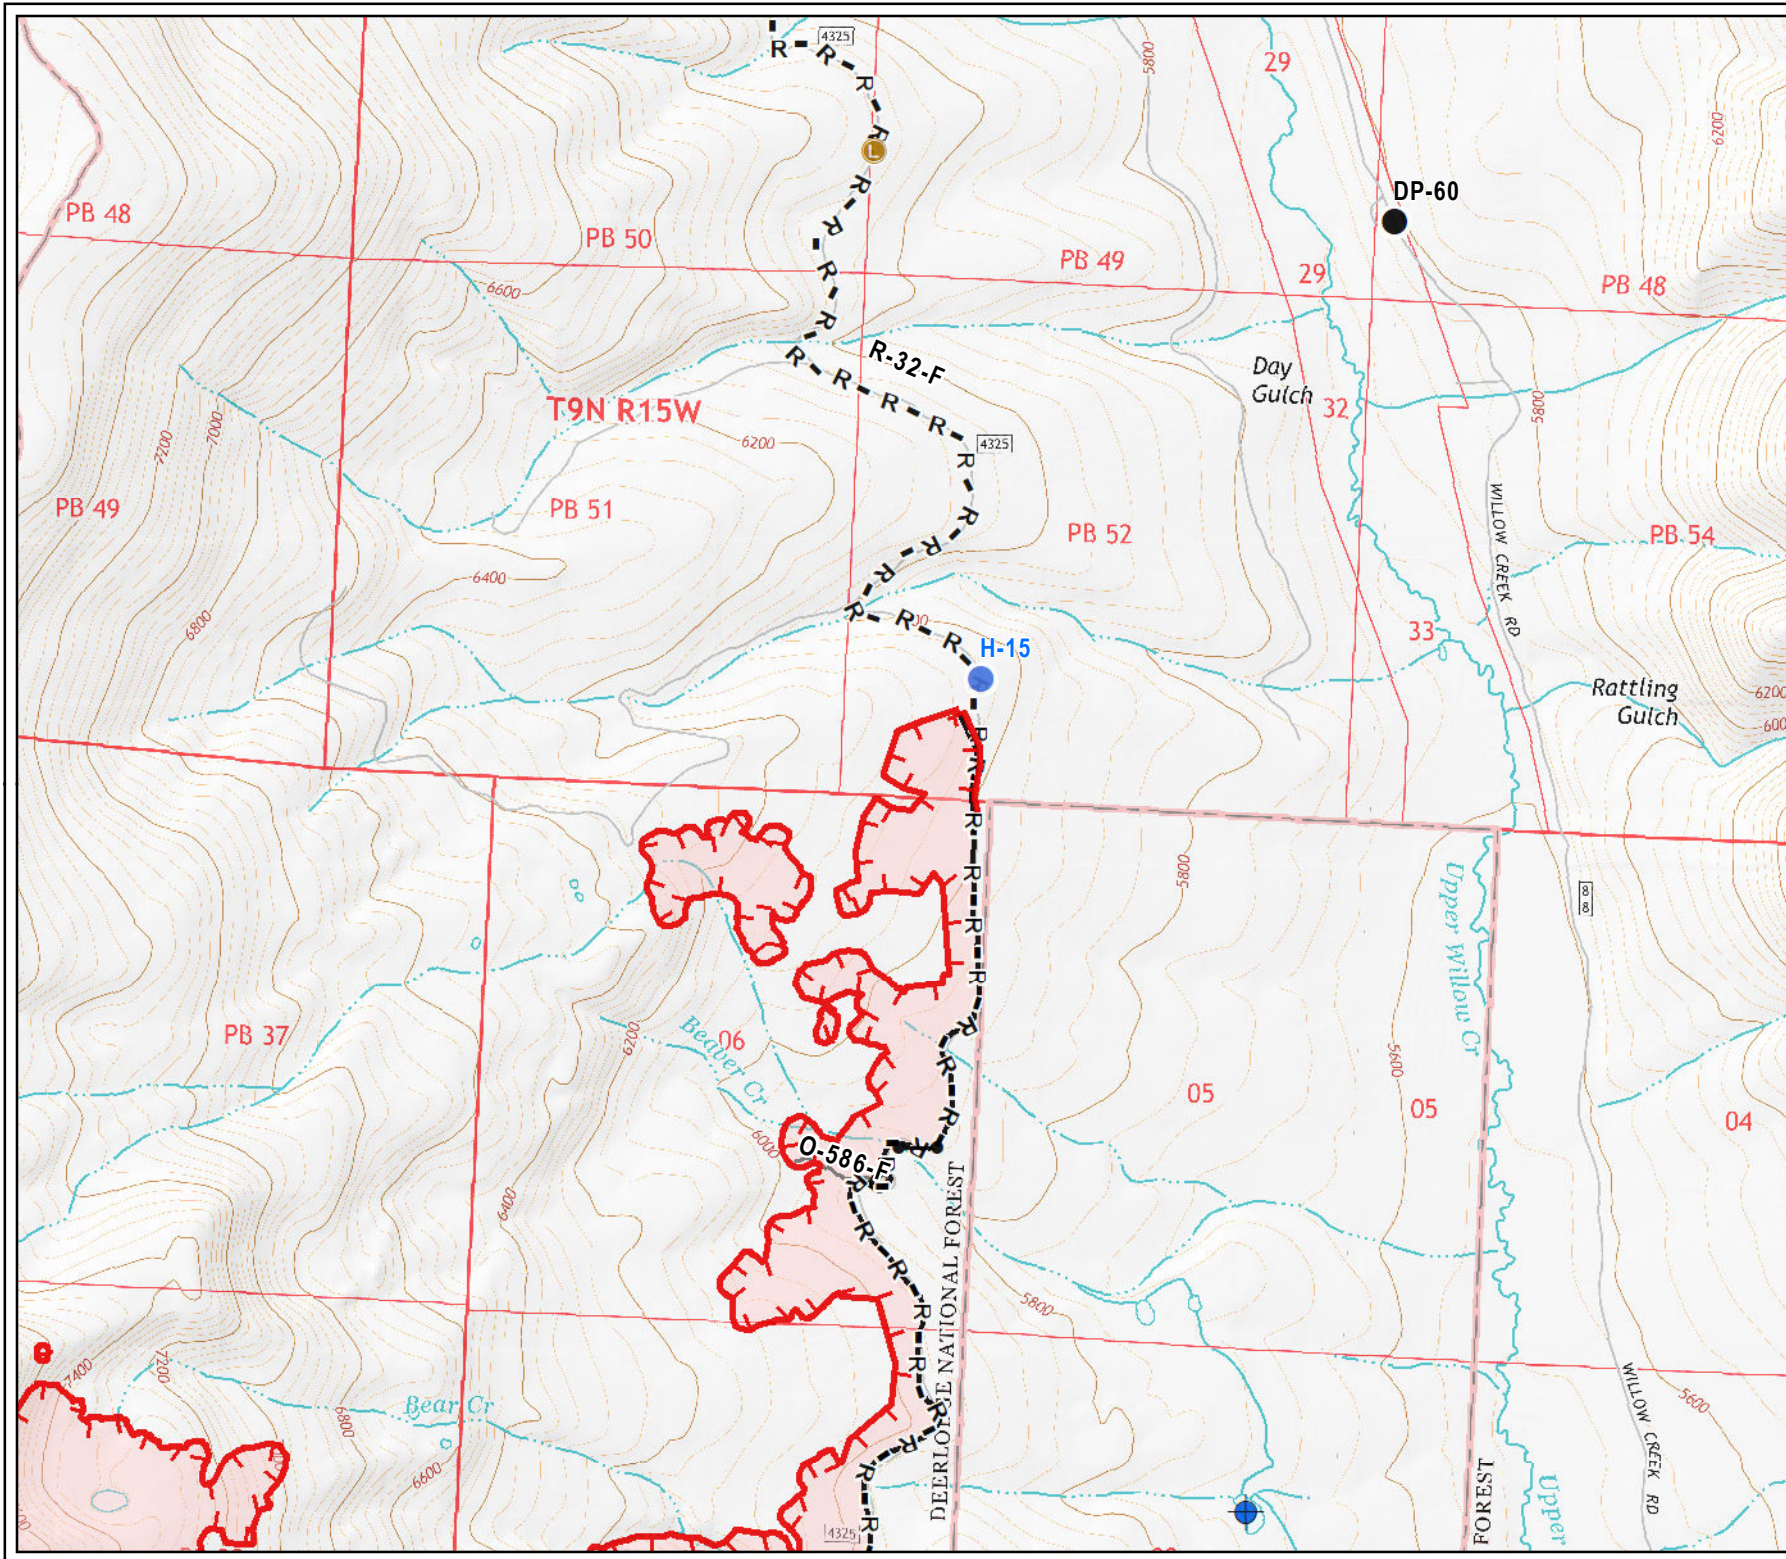

Meyers Sapphire Complex

MT-BDF-002217

Little Hogback Fire

Suppression Repair Map

Map # 2

- Branch
- Division
- Uncontrolled Fire Edge
- Completed Dozer Line
- Road as Completed Line
- Completed Hand Line
- Completed Line
- Other Line
- Unknown Line
- Camp
- Closure
- Drop Point
- Gate
- Helibase
- Helispot
- Incident Command Post
- Landmark
- Photo Point
- Safety Zone
- Logging Decks