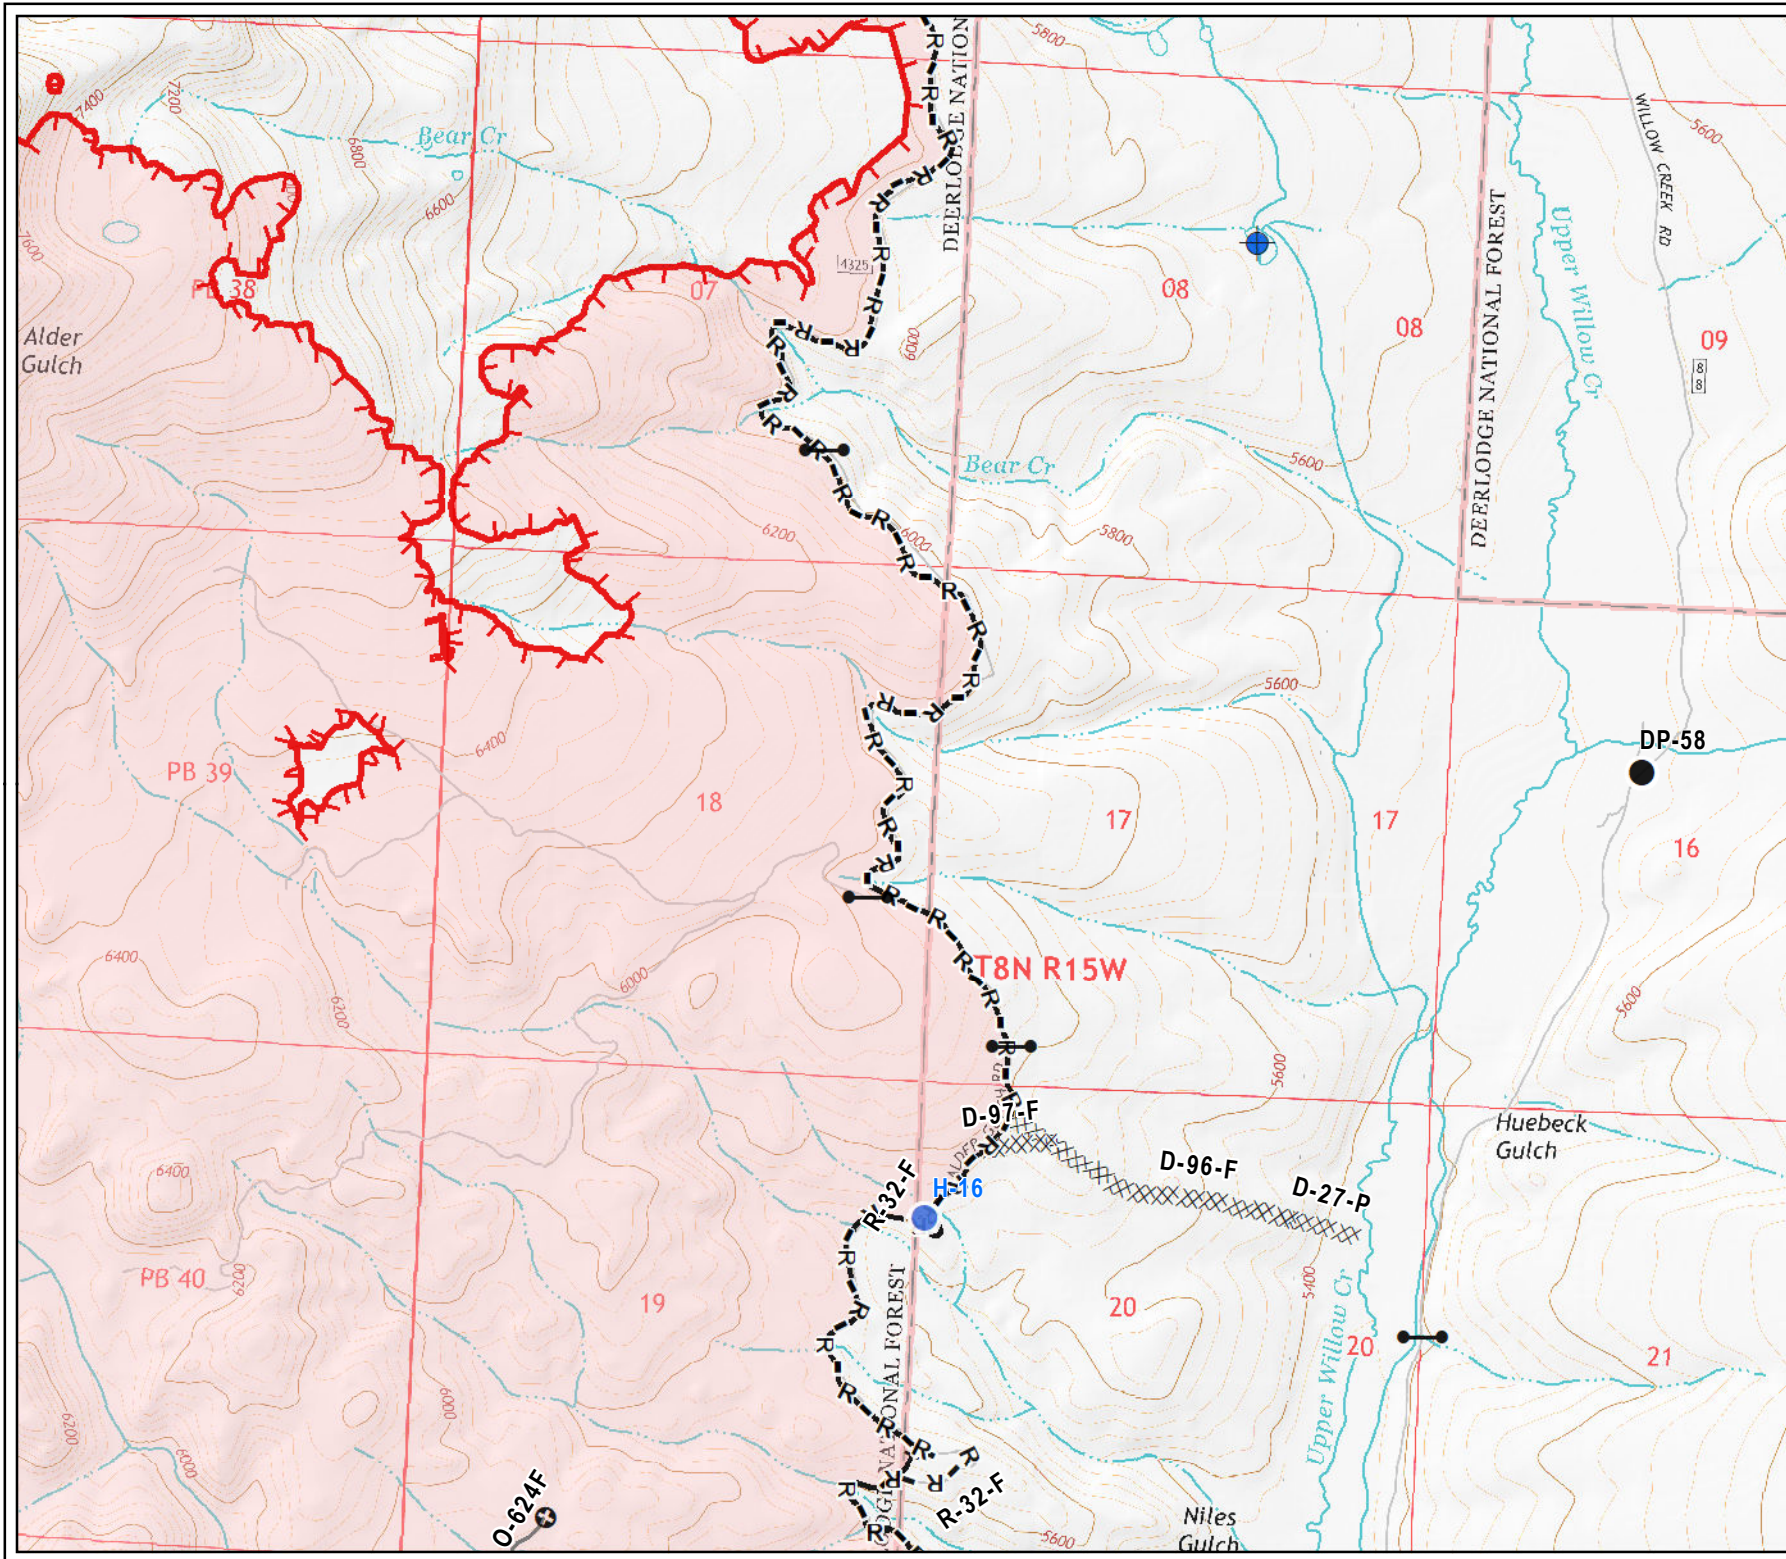

Meyers Sapphire Complex

MT-BDF-002217

Little Hogback Fire

Suppression Repair Map

Map # 3

- Branch
- Division
- Uncontrolled Fire Edge
- Completed Dozer Line
- R •R Road as Completed Line
- H - Completed Hand Line
- Completed Line
- Other Line
- Unknown Line
- Camp
- Closure
- Drop Point
- Gate
- Helibase
- Helispot
- Incident Command Post
- Landmark
- Photo Point
- Safety Zone
- Logging Decks