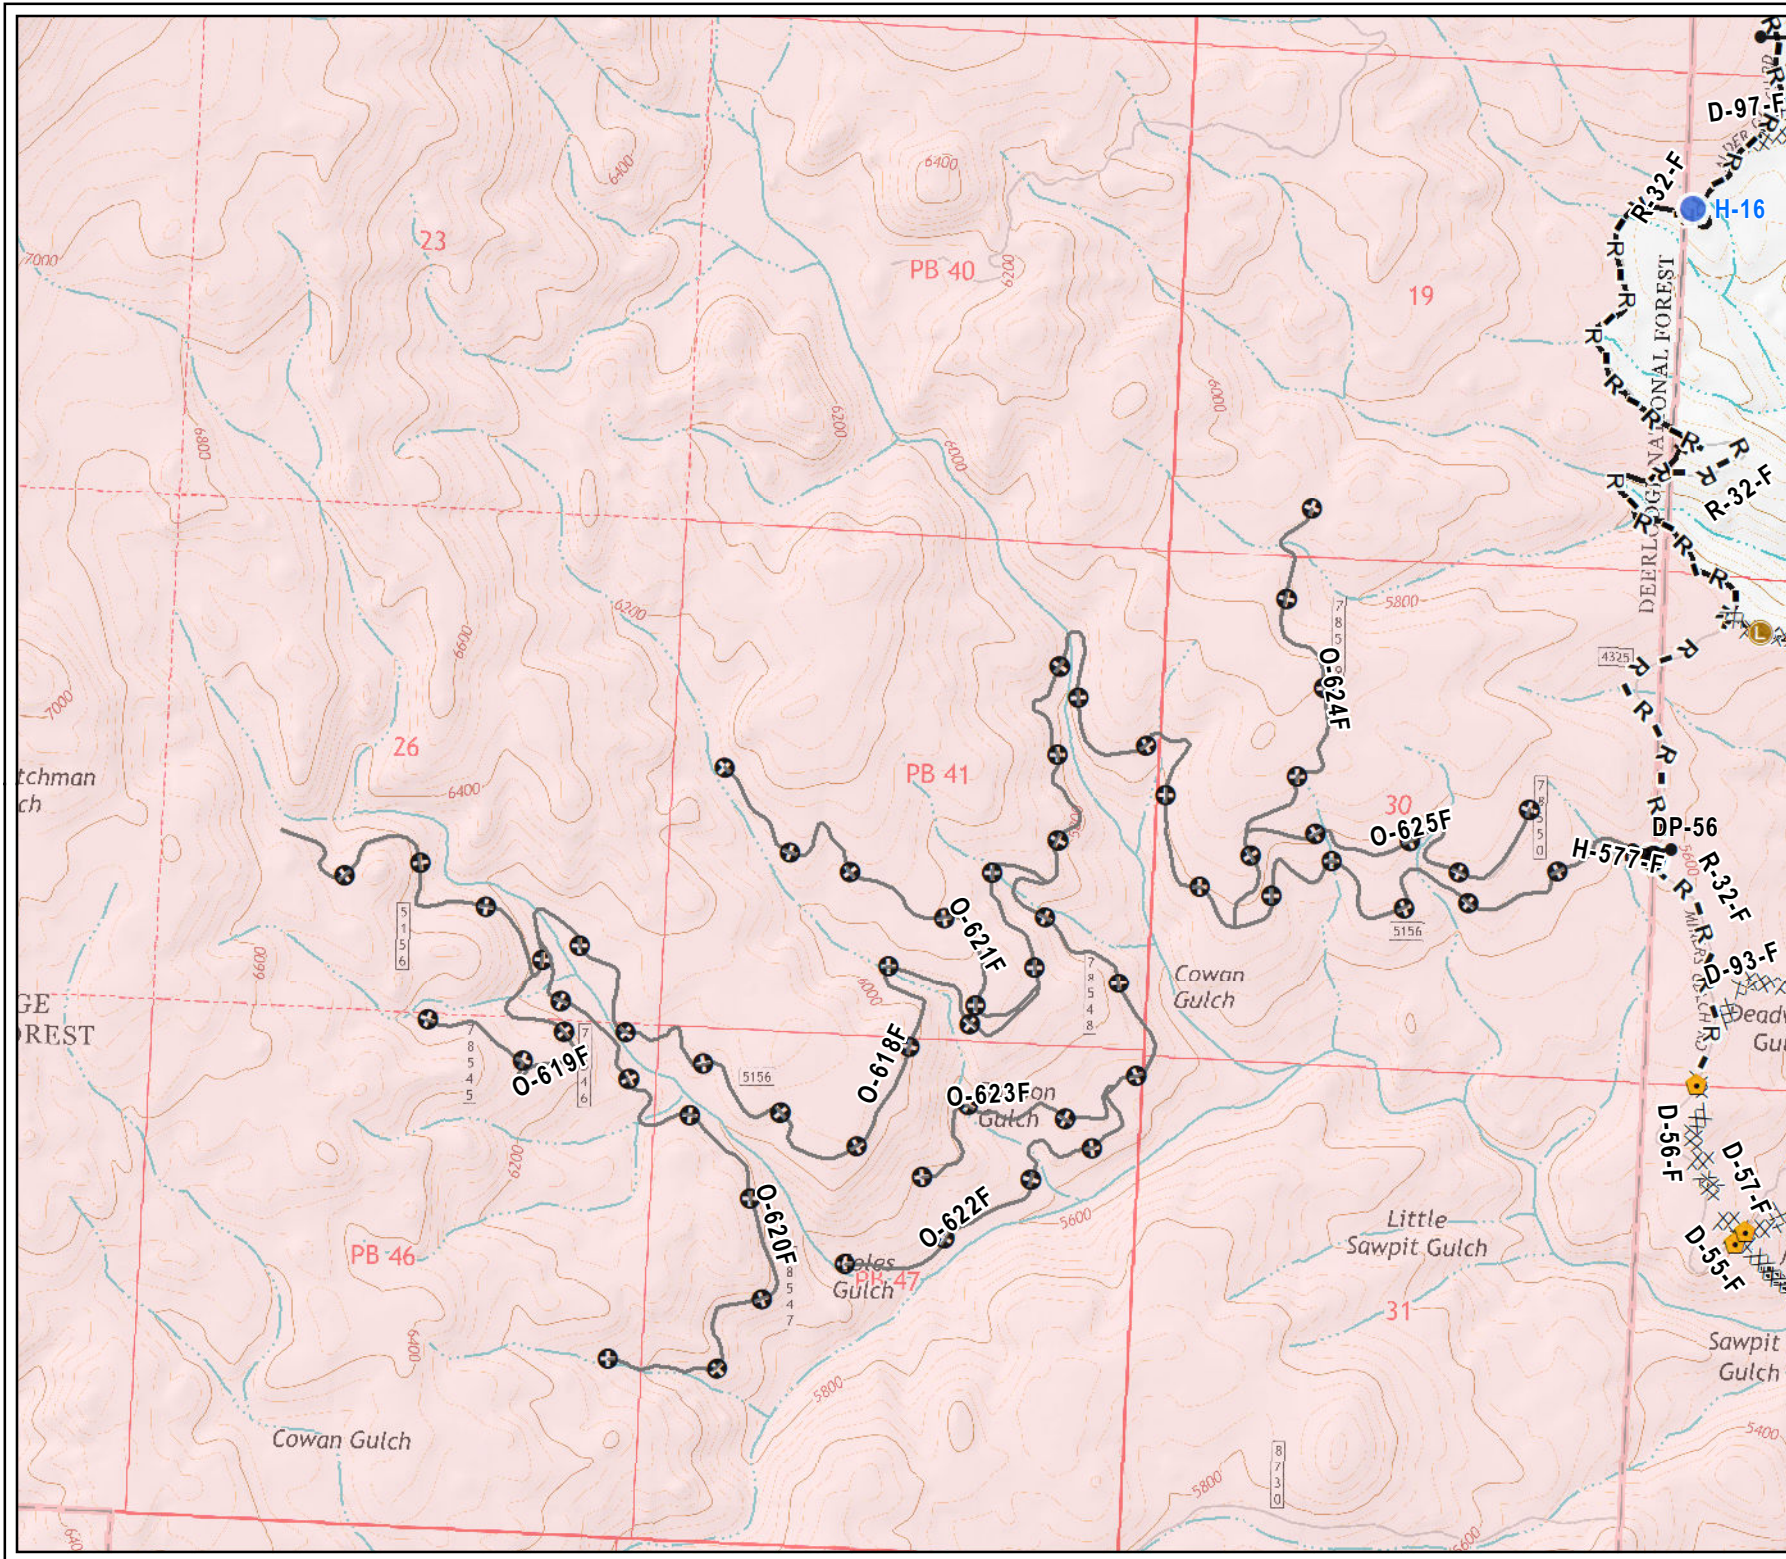

# Meyers Sapphire Complex

MT-BDF-002217

## Little Hogback Fire

## Suppression Repair Map

Map # 4

- Branch
- Division
- Uncontrolled Fire Edge
- Completed Dozer Line
- R - R Road as Completed Line
- H - Completed Hand Line
- Completed Line
- Other Line
- Unknown Line
- Camp
- Closure
- Drop Point
- Gate
- Helibase
- Helispot
- Incident Command Post
- Landmark
- Photo Point
- Safety Zone
- Logging Decks