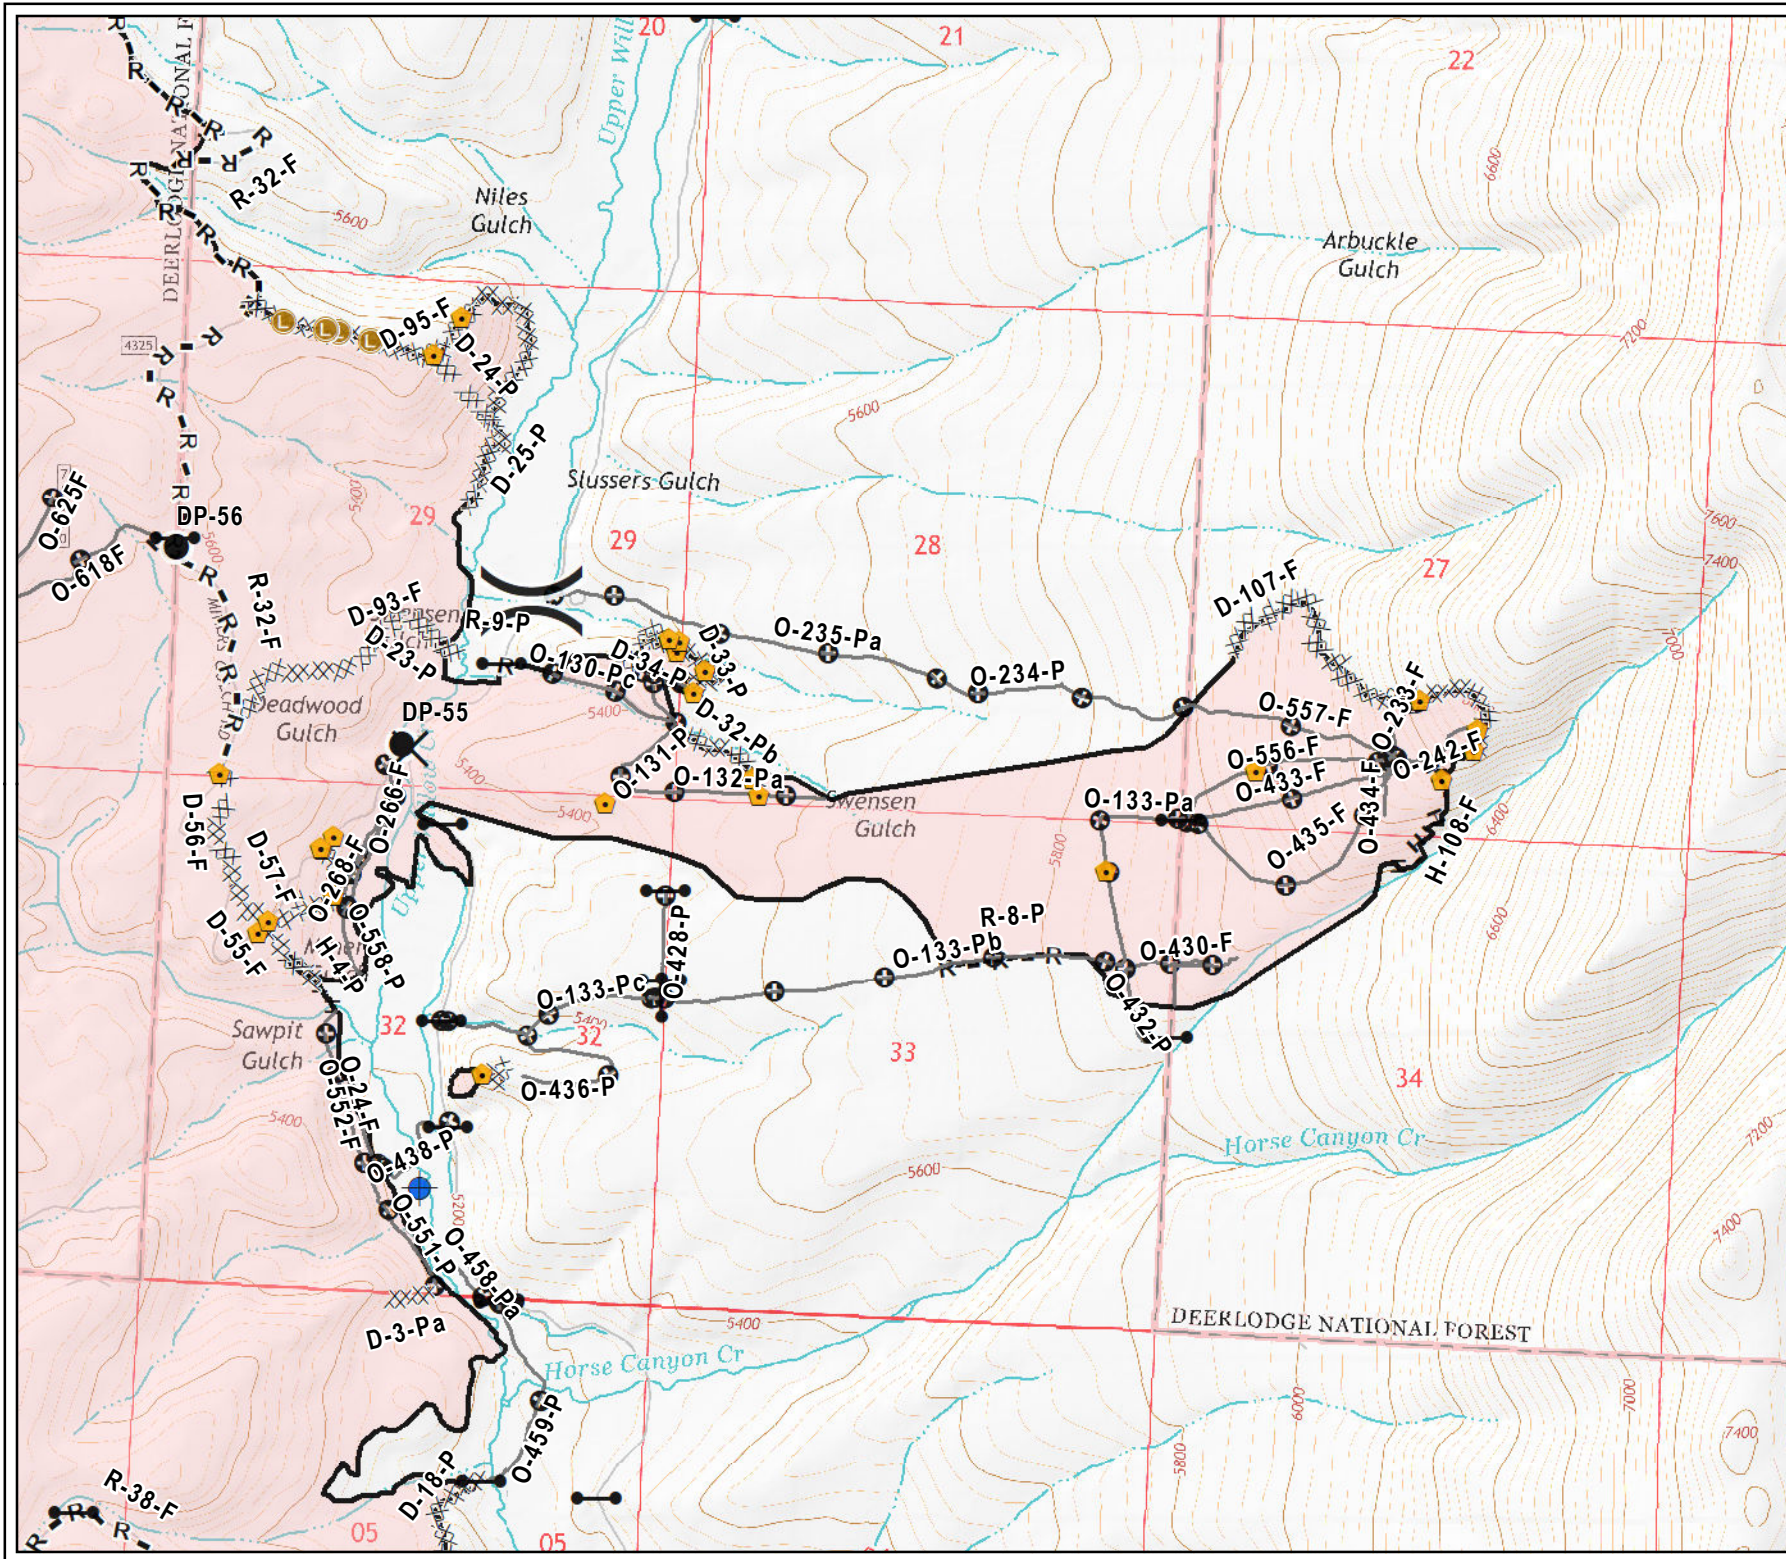

Meyers Sapphire Complex

MT-BDF-002217

Little Hogback Fire

Suppression Repair Map

Map # 5

- Branch
- Division
- Uncontrolled Fire Edge
- Completed Dozer Line
- R - Road as Completed Line
- H - Completed Hand Line
- Completed Line
- Other Line
- Unknown Line
- Camp
- Closure
- Drop Point
- Gate
- Helibase
- Helispot
- Incident Command Post
- Landmark
- Photo Point
- Safety Zone
- Logging Decks

0 1,000 2,000
Feet