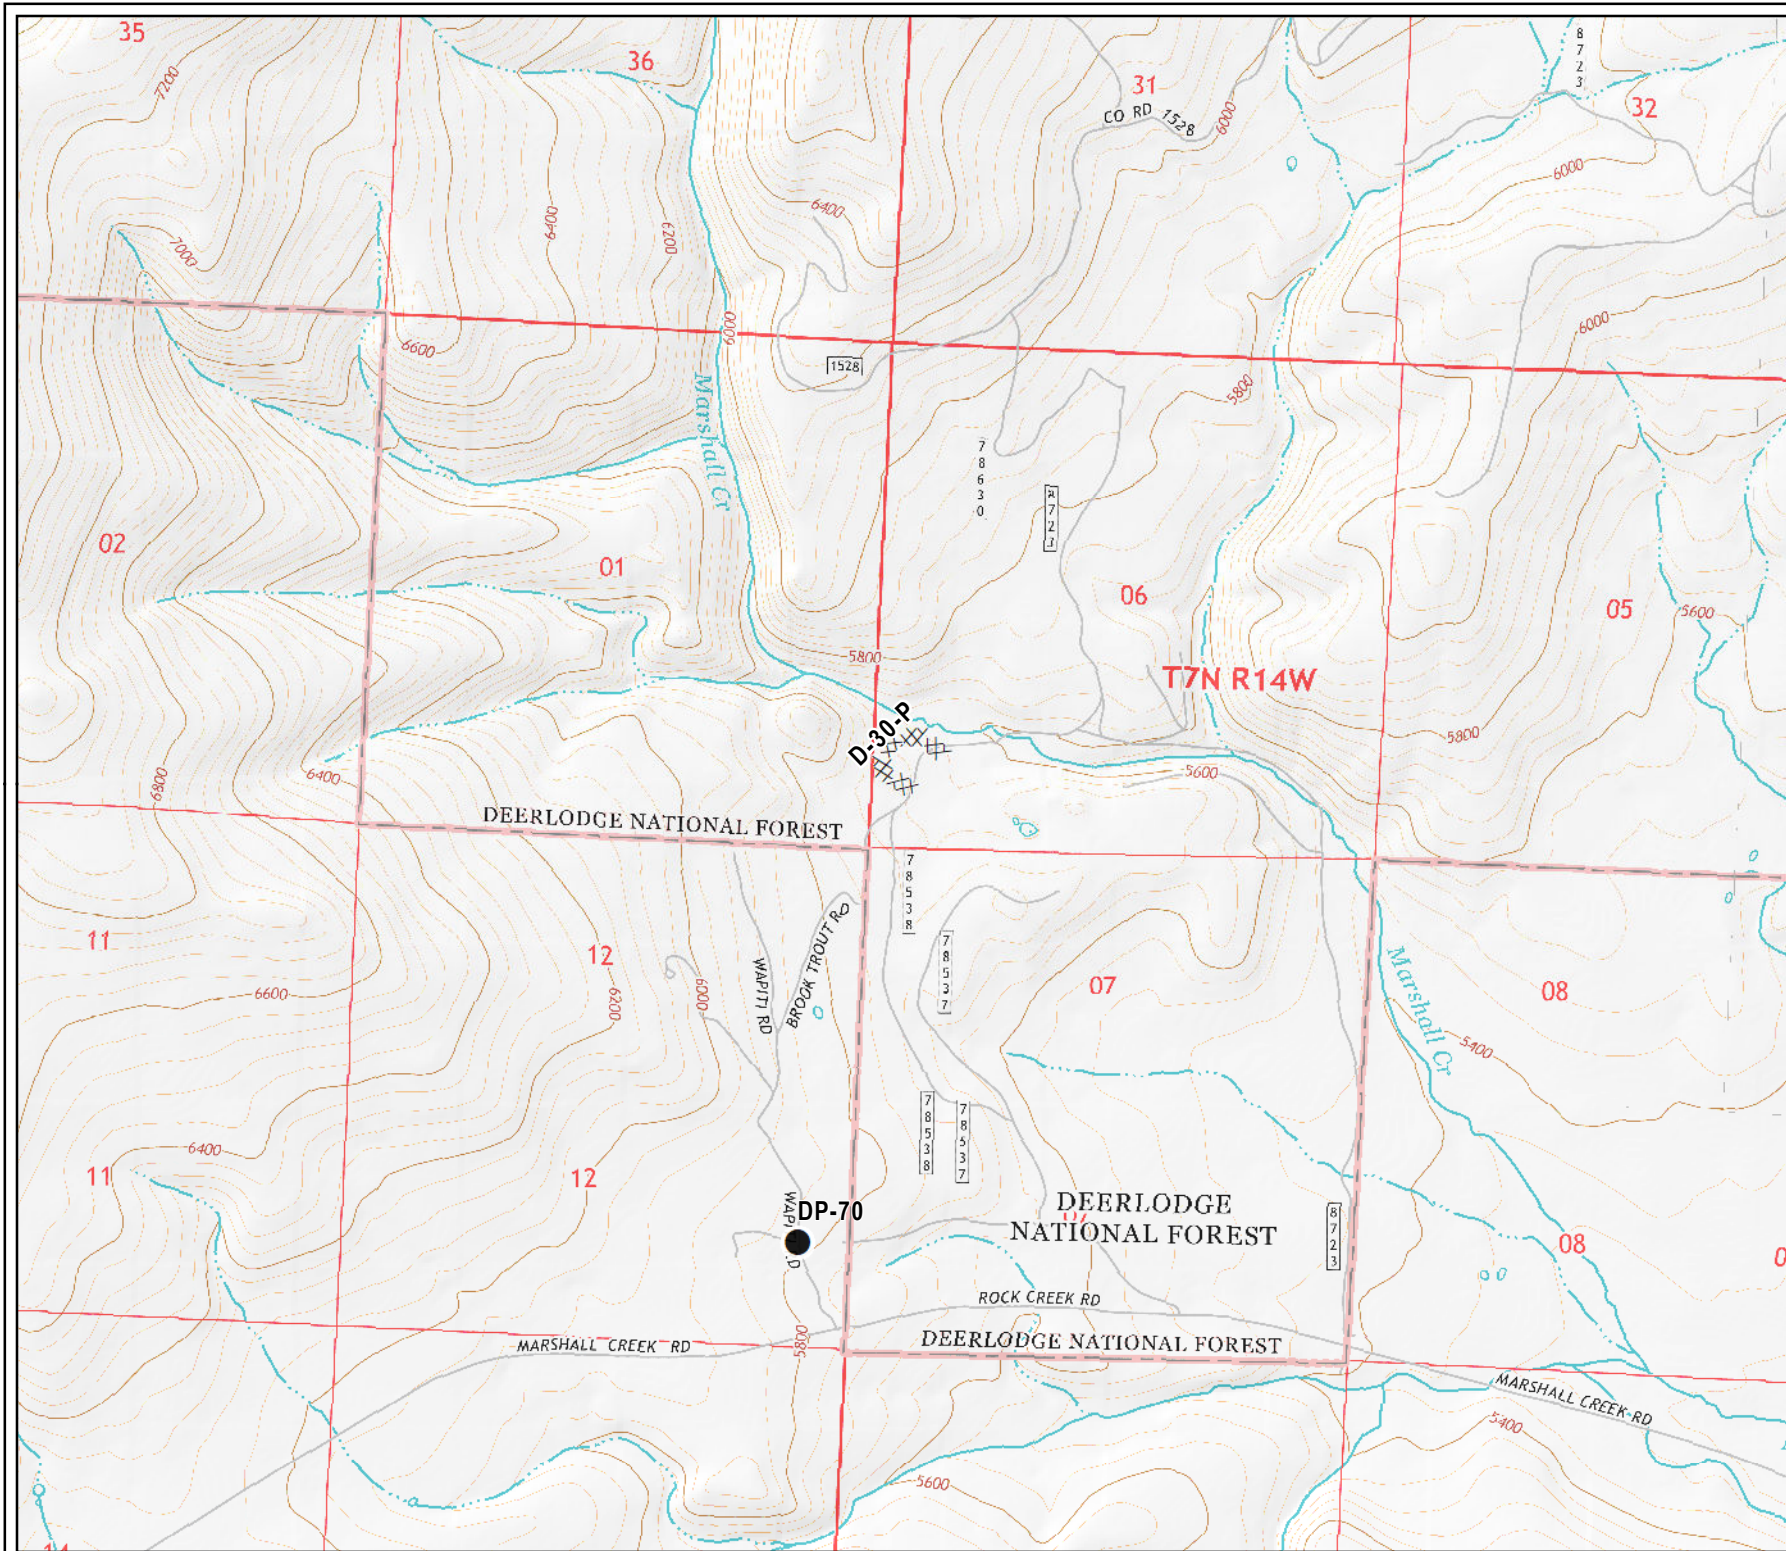

# Meyers Sapphire Complex

MT-BDF-002217

## Little Hogback Fire

## Suppression Repair Map

Map # 6

- II Branch
- ( ) Division
- Uncontrolled Fire Edge
- XXXX Completed Dozer Line
- R • R Road as Completed Line
- H — Completed Hand Line
- Completed Line
- Other Line
- Unknown Line
- ⊙ Camp
- ⊗ Closure
- Drop Point
- Gate
- ⊙ Helibase
- Helispot
- ⊙ Incident Command Post
- Landmark
- Photo Point
- ▲ Safety Zone
- ⊙ Logging Decks