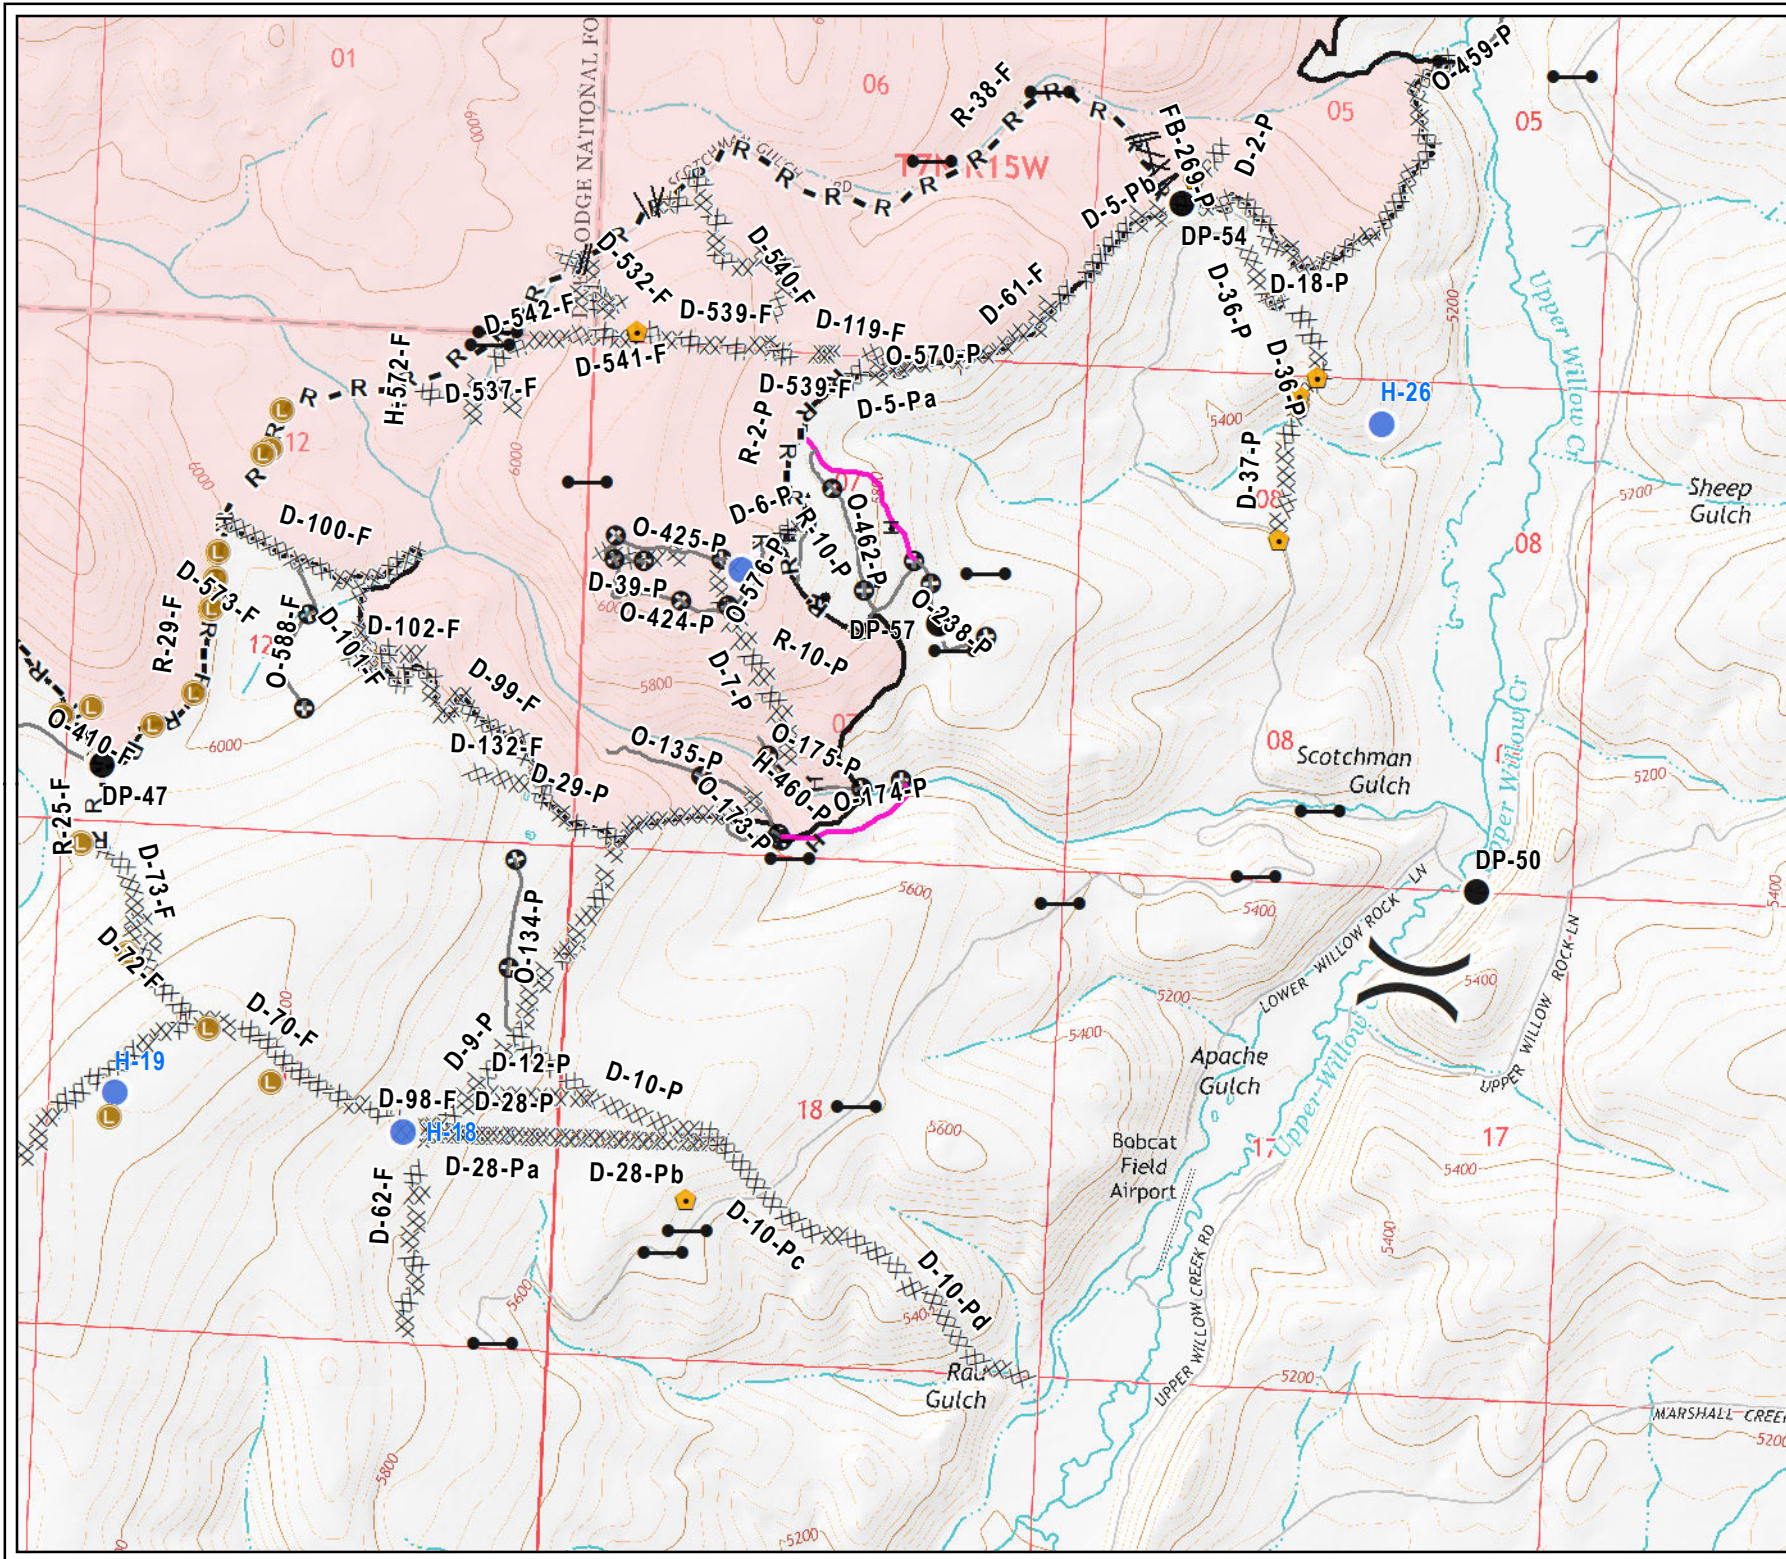

Meyers Sapphire Complex

MT-BDF-002217

Little Hogback Fire

Suppression Repair Map

Map # 7

- Branch
- Division
- Uncontrolled Fire Edge
- Completed Dozer Line
- R - R Road as Completed Line
- H - Completed Hand Line
- Completed Line
- Other Line
- Unknown Line
- Camp
- Closure
- Drop Point
- Gate
- Helibase
- Helispot
- Incident Command Post
- Landmark
- Photo Point
- Safety Zone
- Logging Decks

0 1,000 2,000
Feet