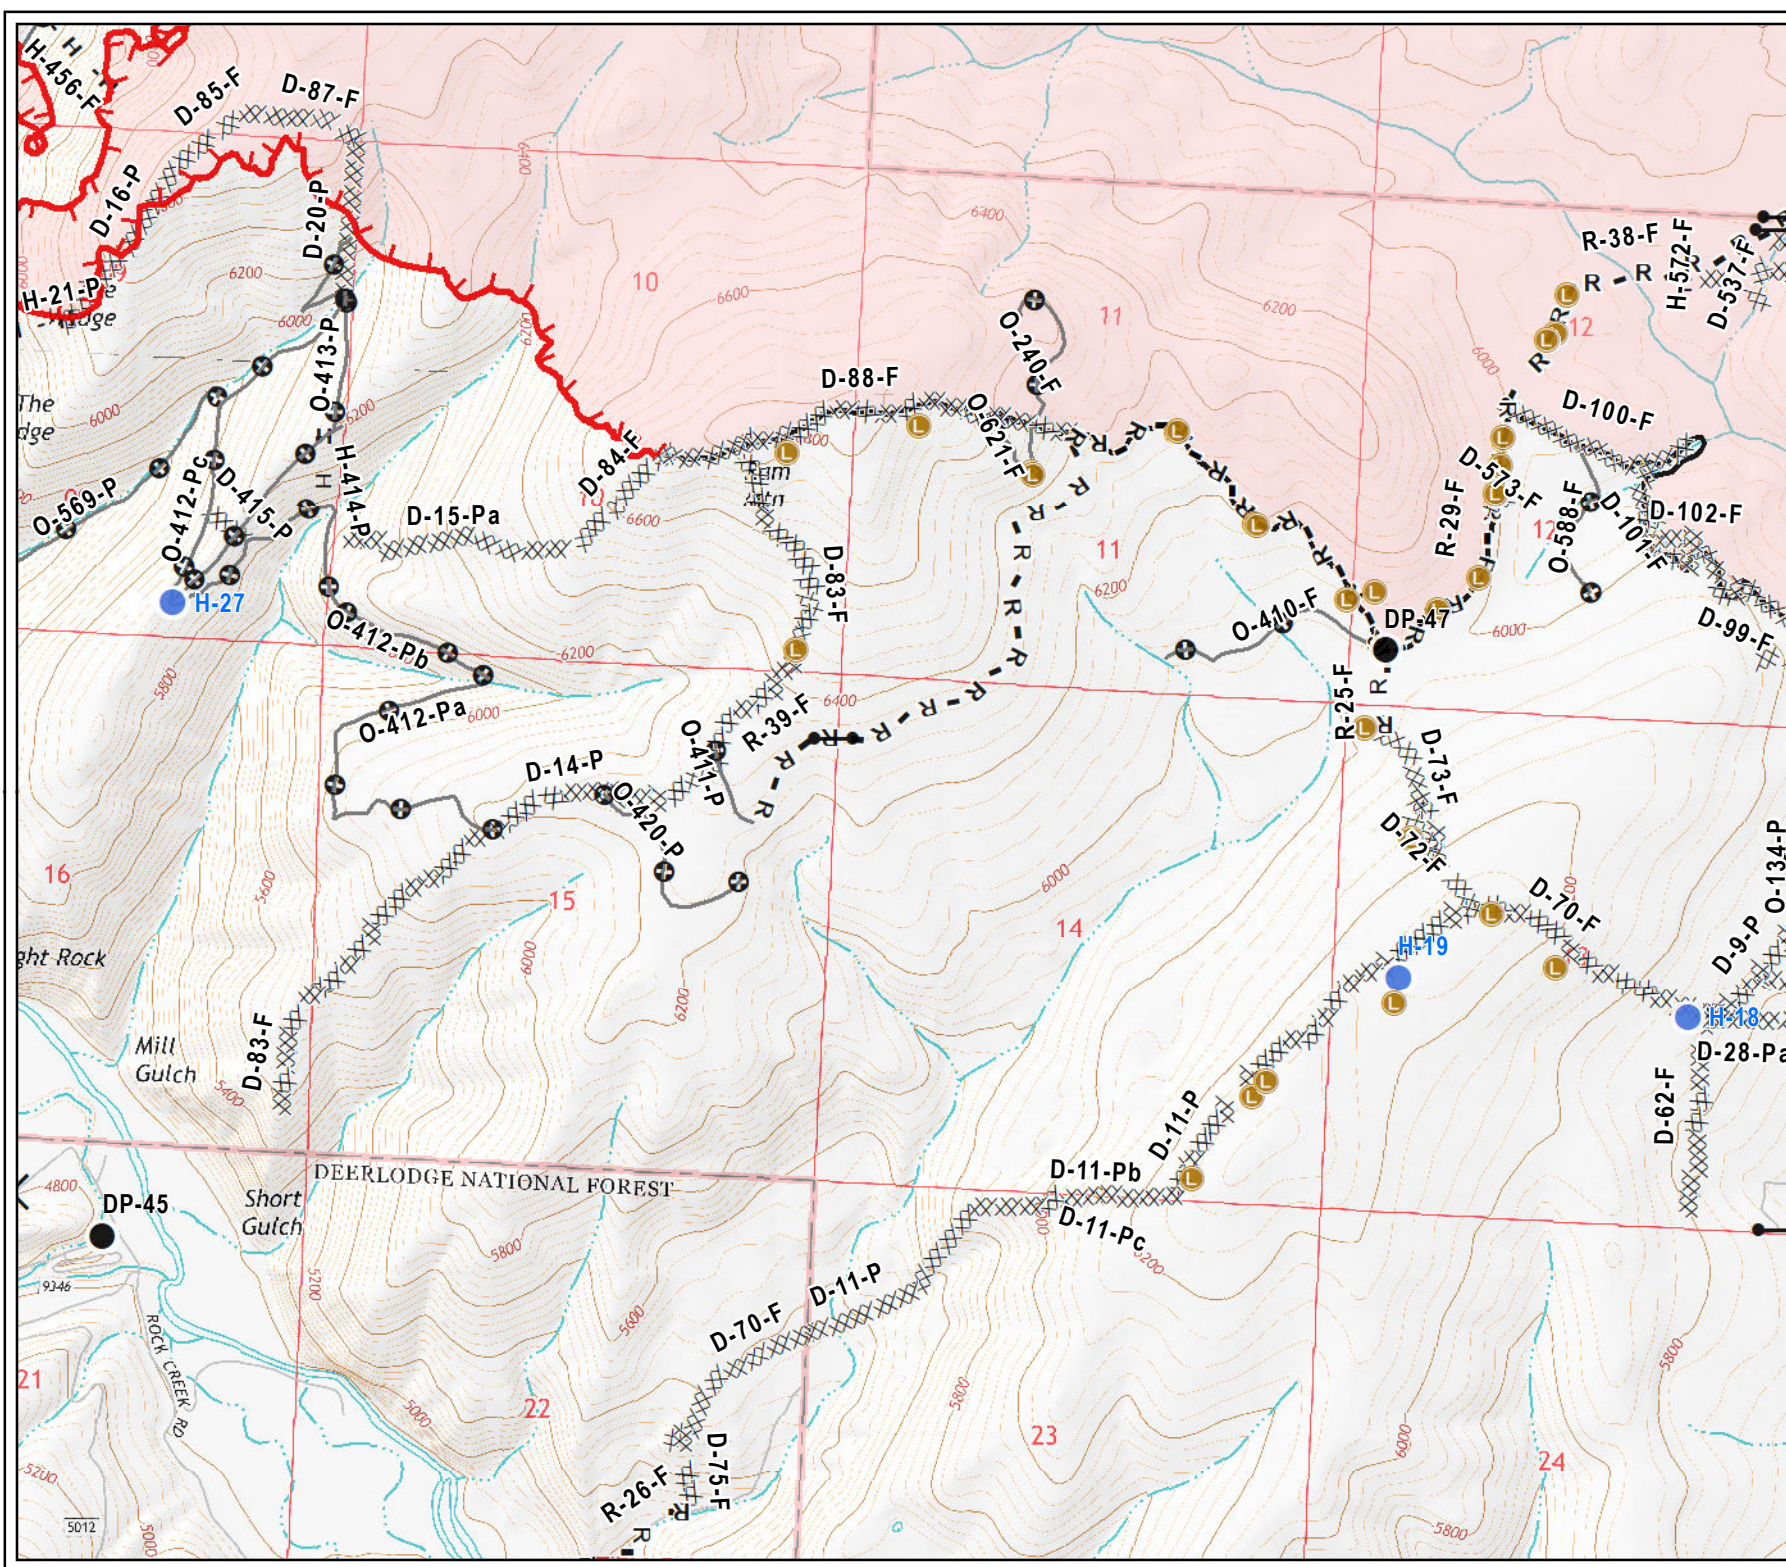

Meyers Sapphire Complex

MT-BDF-002217

Little Hogback Fire

Suppression Repair Map

Map # 8

- Branch
- Division
- Uncontrolled Fire Edge
- Completed Dozer Line
- R-R Road as Completed Line
- Completed Hand Line
- Other Line
- Unknown Line
- Camp
- Closure
- Drop Point
- Gate
- Helibase
- Helispot
- Incident Command Post
- Landmark
- Photo Point
- Safety Zone
- Logging Decks