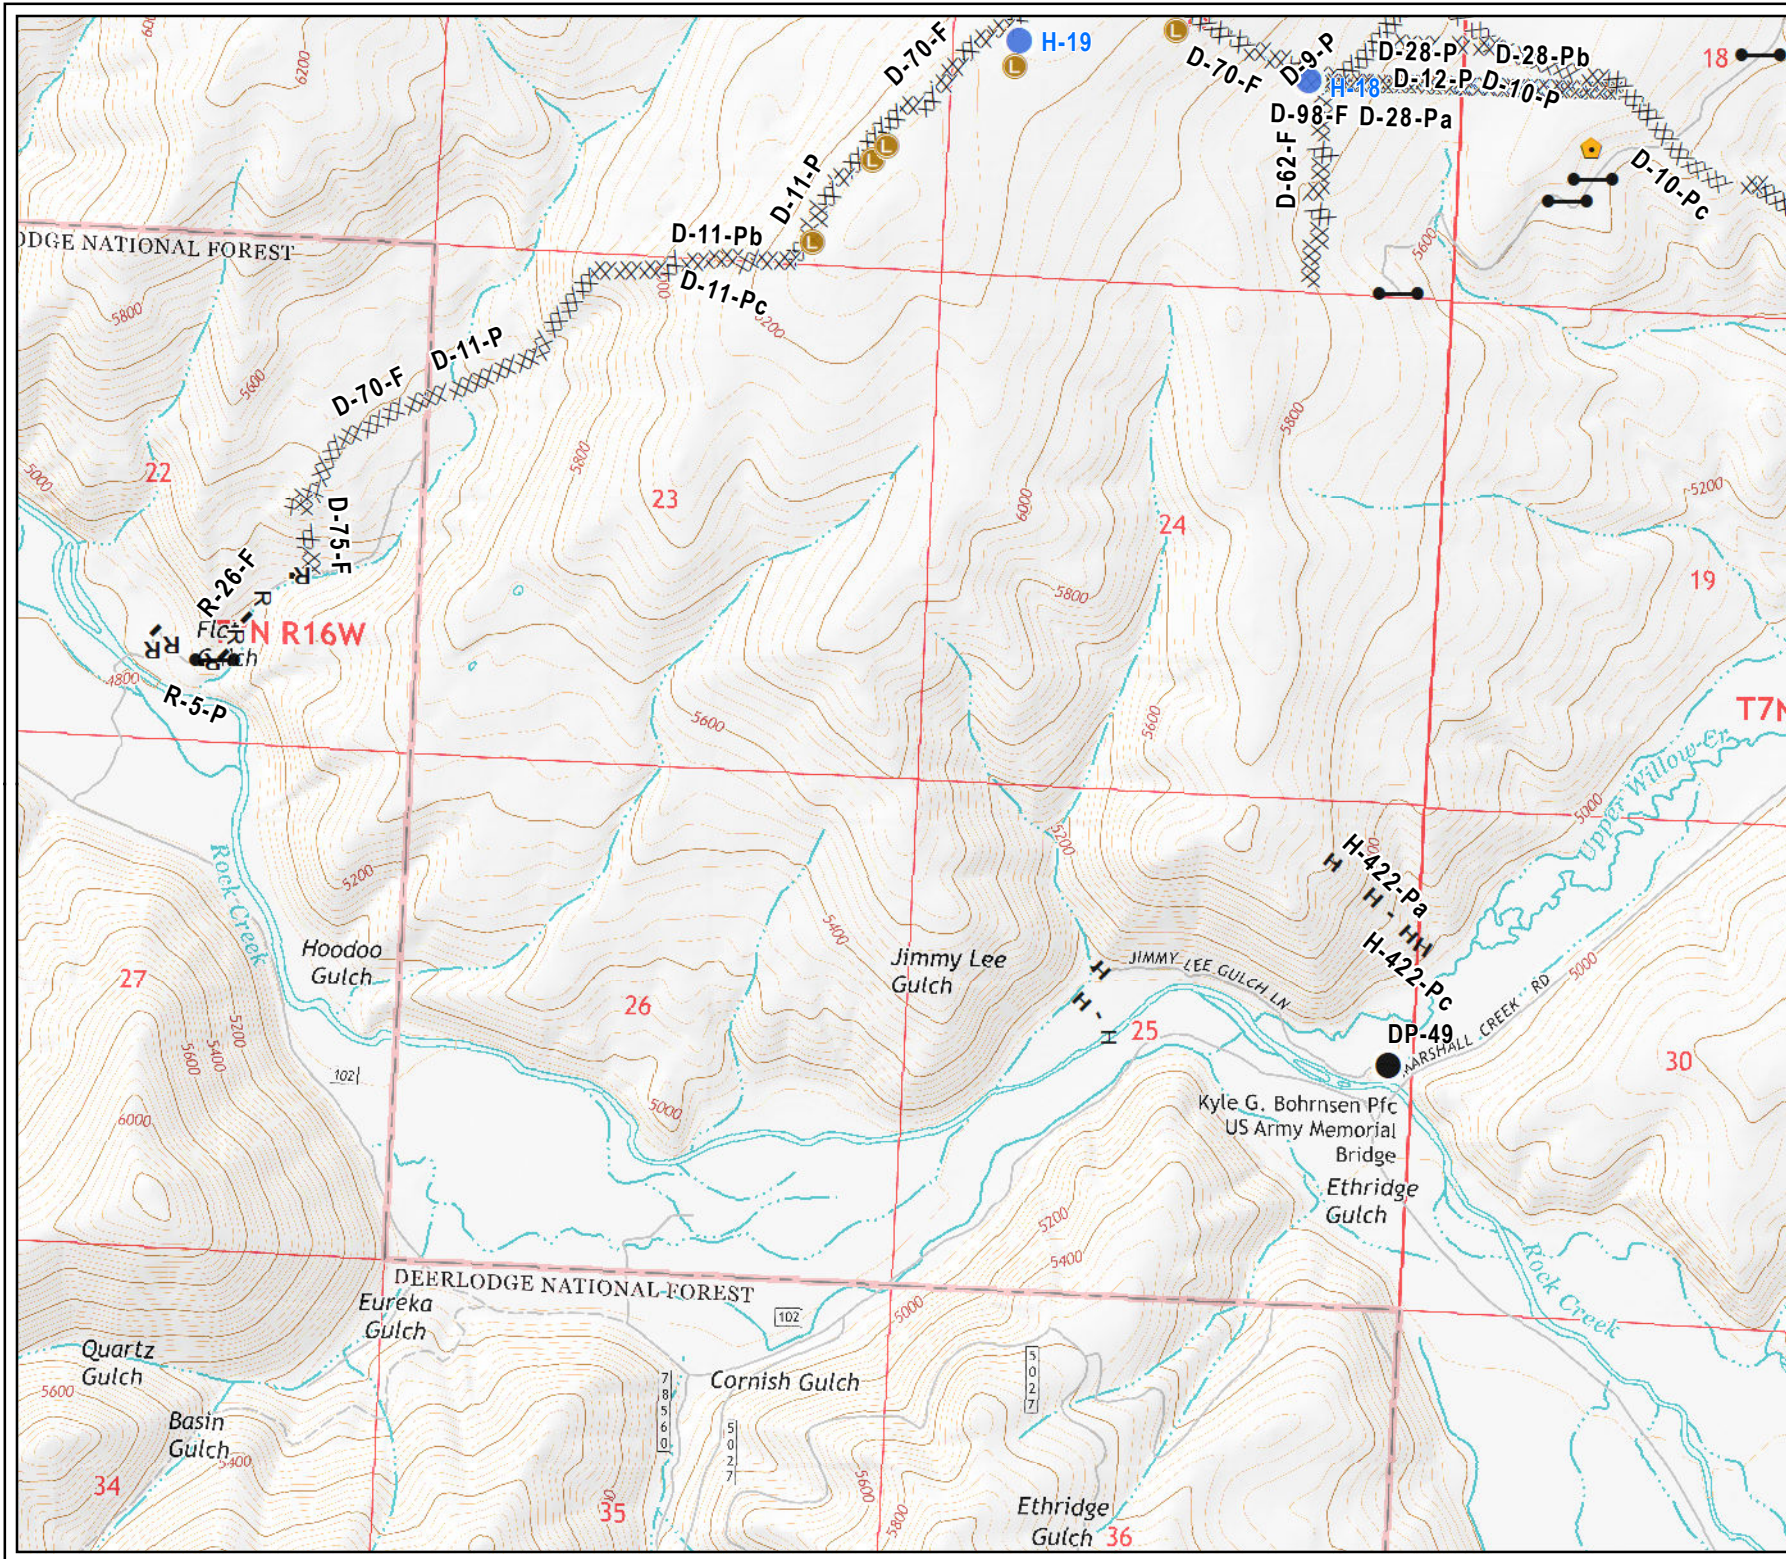

Meyers Sapphire Complex

MT-BDF-002217

Little Hogback Fire

Suppression Repair Map

Map # 9

- Branch
- Division
- Uncontrolled Fire Edge
- Completed Dozer Line
- R - R Road as Completed Line
- Completed Hand Line
- Completed Line
- Other Line
- Unknown Line
- Camp
- Closure
- Drop Point
- Gate
- Helibase
- Helispot
- Incident Command Post
- Landmark
- Photo Point
- Safety Zone
- Logging Decks

0 1,000 2,000 Feet