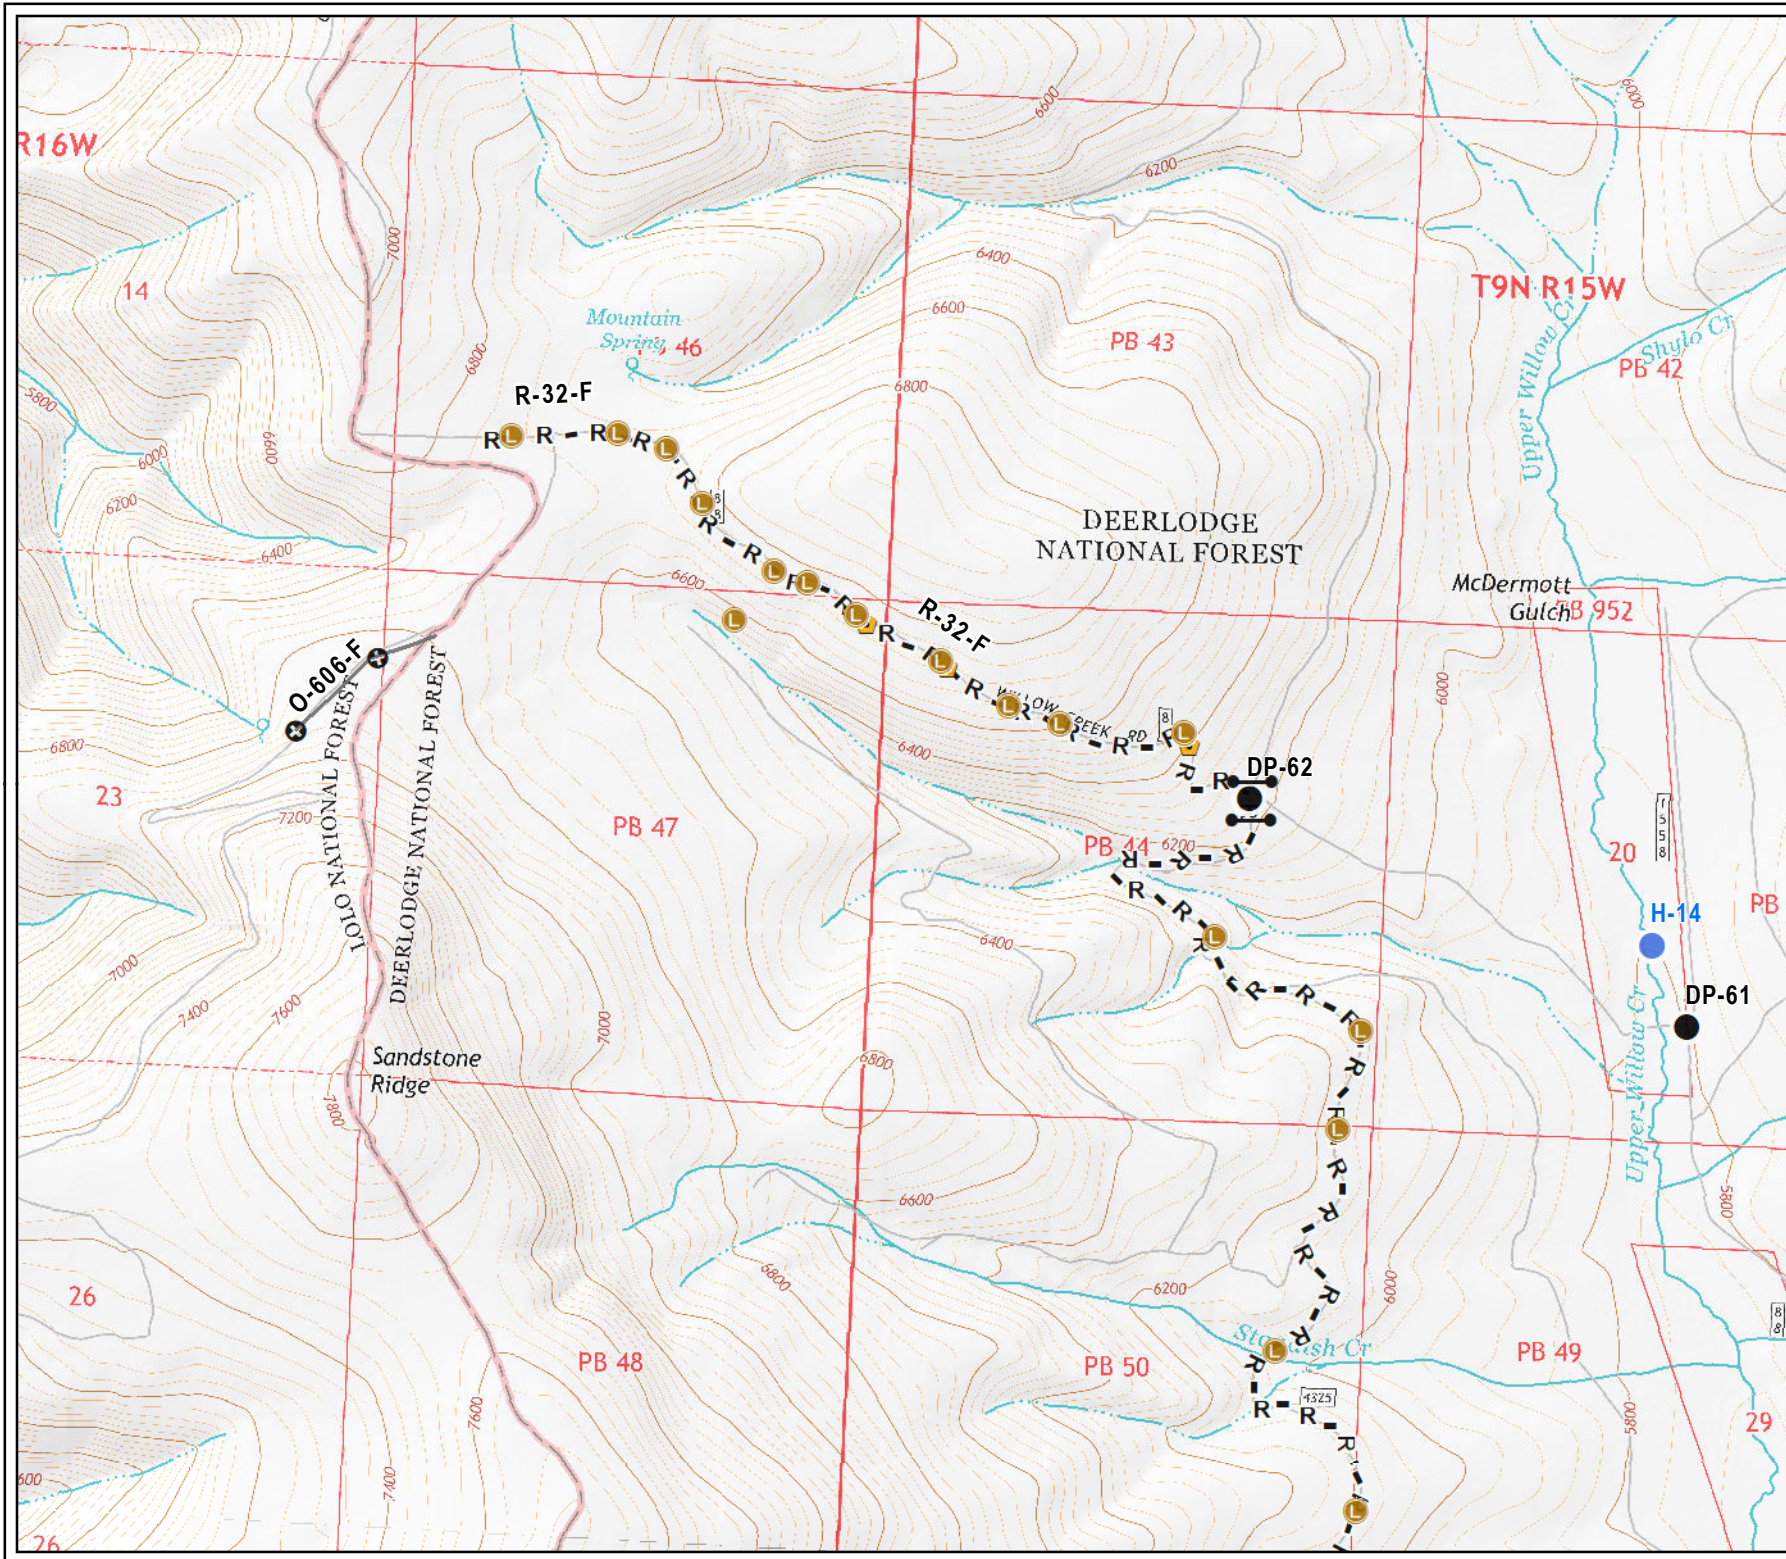

Meyers Sapphire Complex

MT-BDF-002217

Little Hogback Fire

Suppression Repair Map

Map # 1

- Branch
- Division
- Uncontrolled Fire Edge
- Completed Dozer Line
- R - R Road as Completed Line
- H - Completed Hand Line
- Completed Line
- Other Line
- Unknown Line
- Camp
- Closure
- Drop Point
- Gate
- Helibase
- Helispot
- Incident Command Post
- Landmark
- Photo Point
- Safety Zone
- Logging Decks