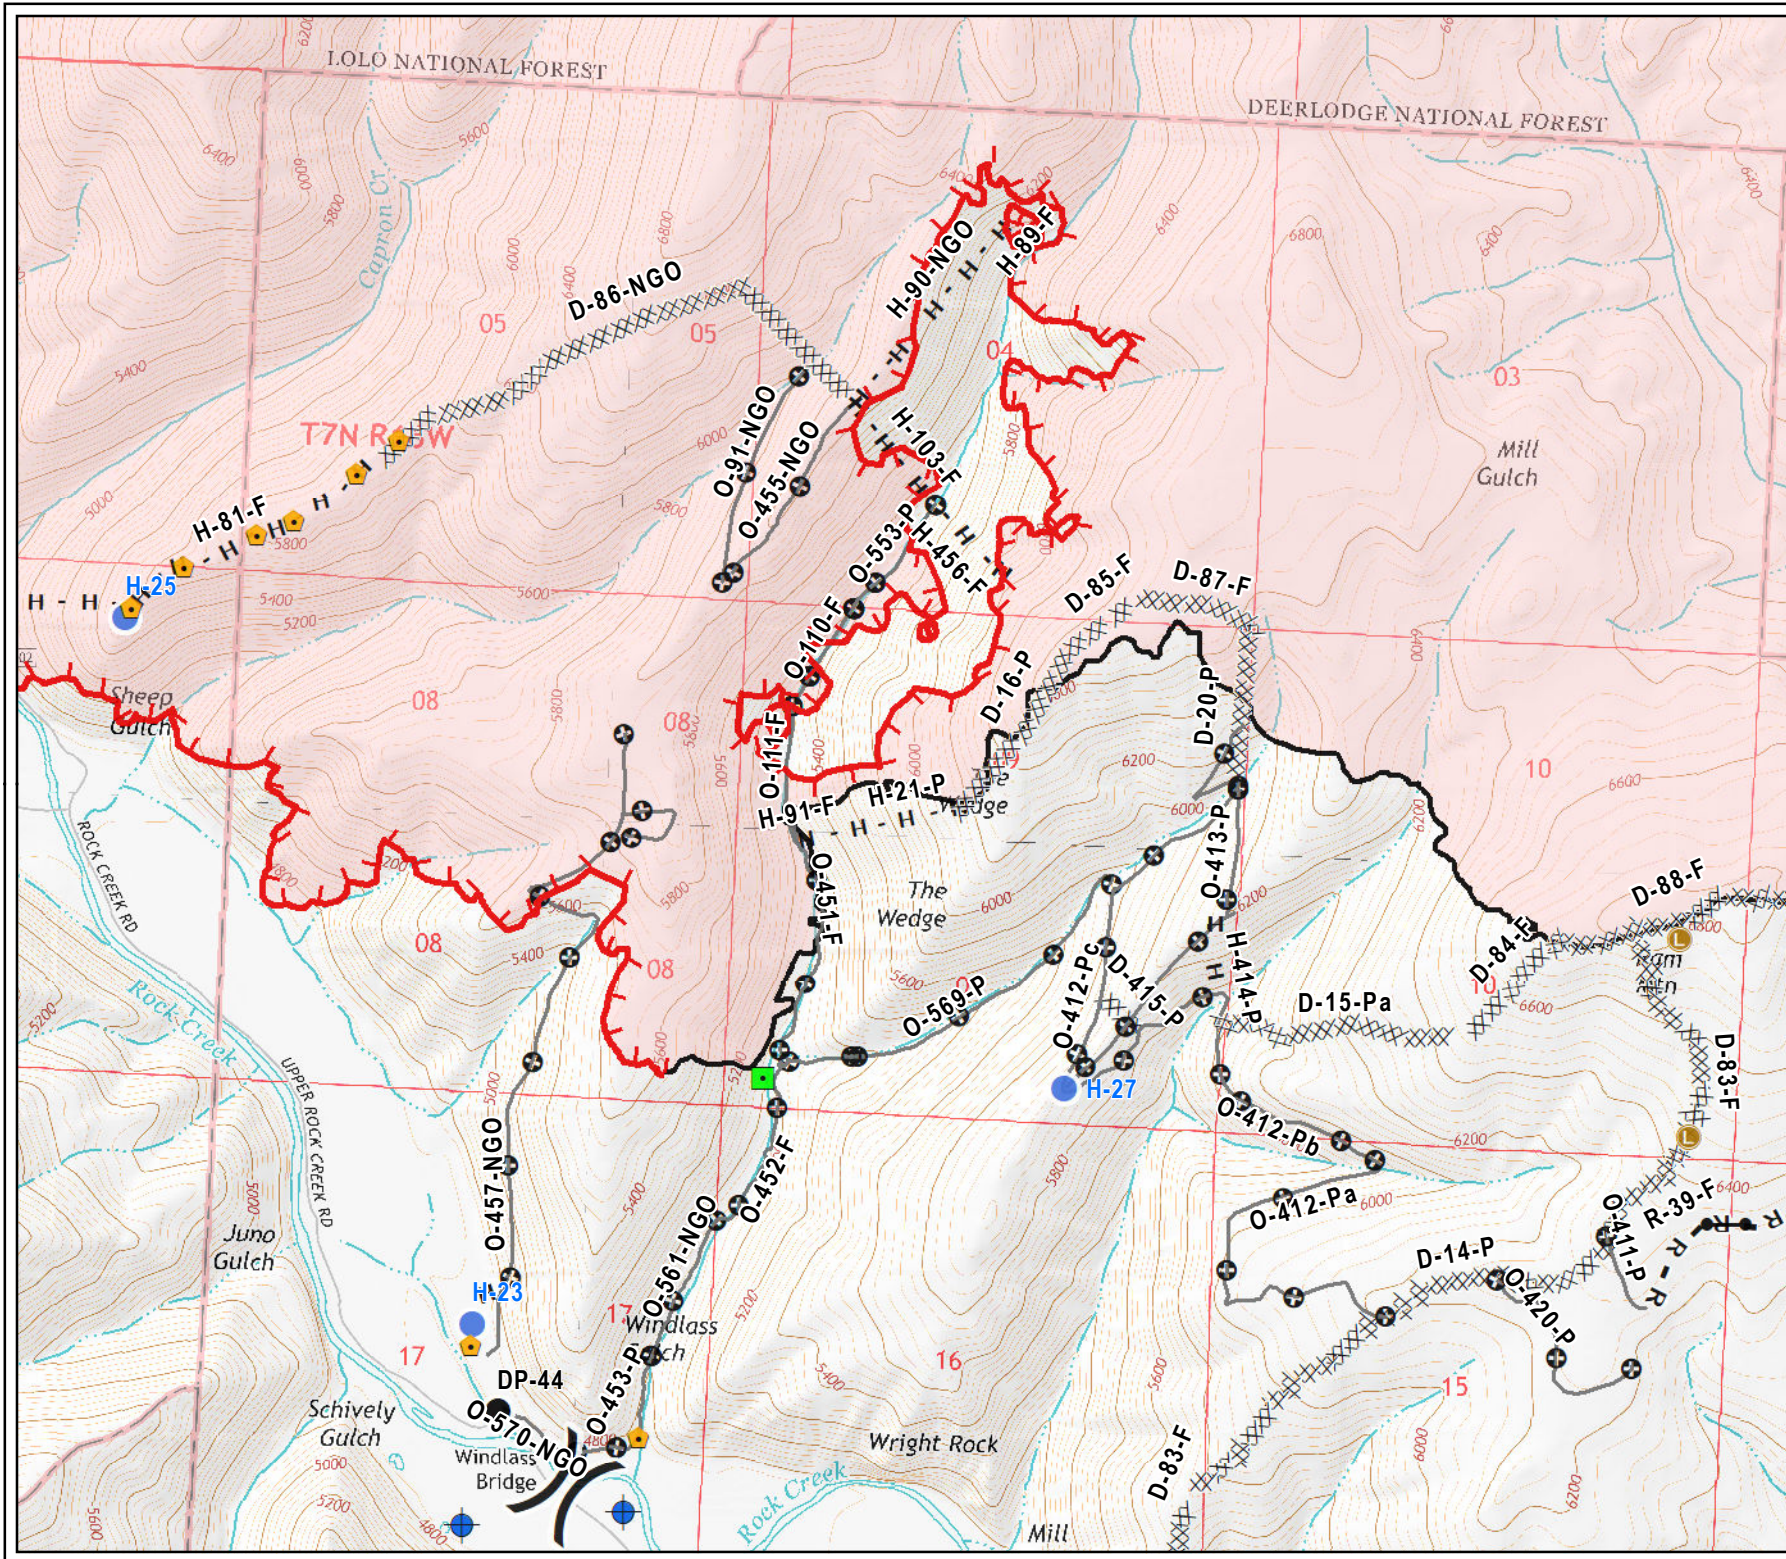

Meyers Sapphire Complex

MT-BDF-002217

Little Hogback Fire

Suppression Repair Map

Map # 10

- Branch
- Division
- Uncontrolled Fire Edge
- Completed Dozer Line
- R - R Road as Completed Line
- Completed Hand Line
- Completed Line
- Other Line
- Unknown Line
- Camp
- Closure
- Drop Point
- Gate
- Helibase
- Helispot
- Incident Command Post
- Landmark
- Photo Point
- Safety Zone
- Logging Decks