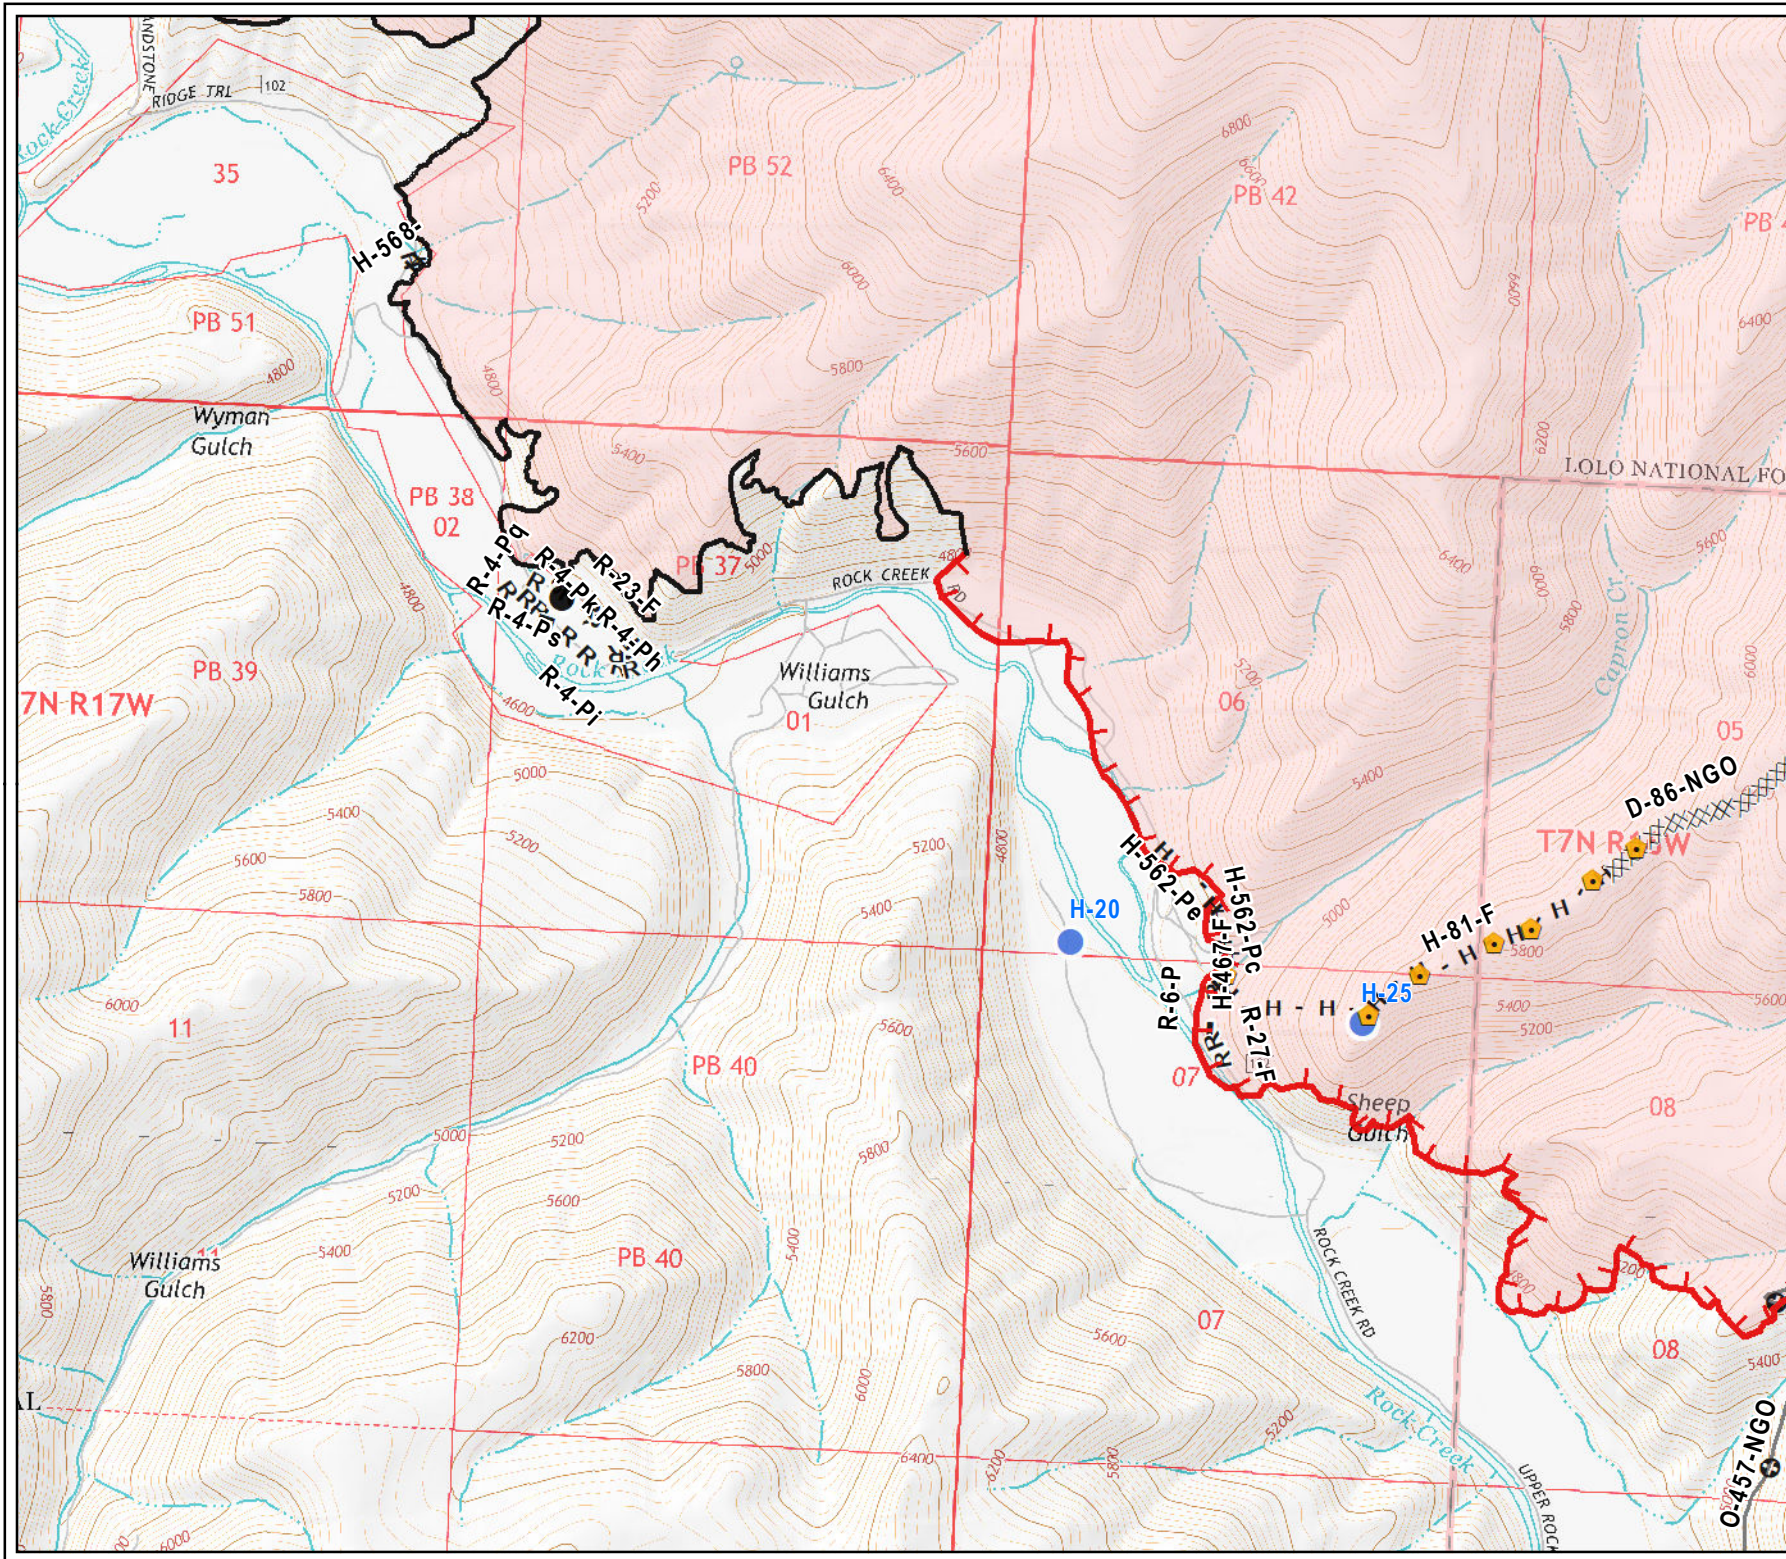

Meyers Sapphire Complex

MT-BDF-002217

Little Hogback Fire

Suppression Repair Map

Map # 11

- Branch
- Division
- Uncontrolled Fire Edge
- Completed Dozer Line
- R-R Road as Completed Line
- Completed Hand Line
- Completed Line
- Other Line
- Unknown Line
- Camp
- Closure
- Drop Point
- Gate
- Helibase
- Helispot
- Incident Command Post
- Landmark
- Photo Point
- Safety Zone
- Logging Decks