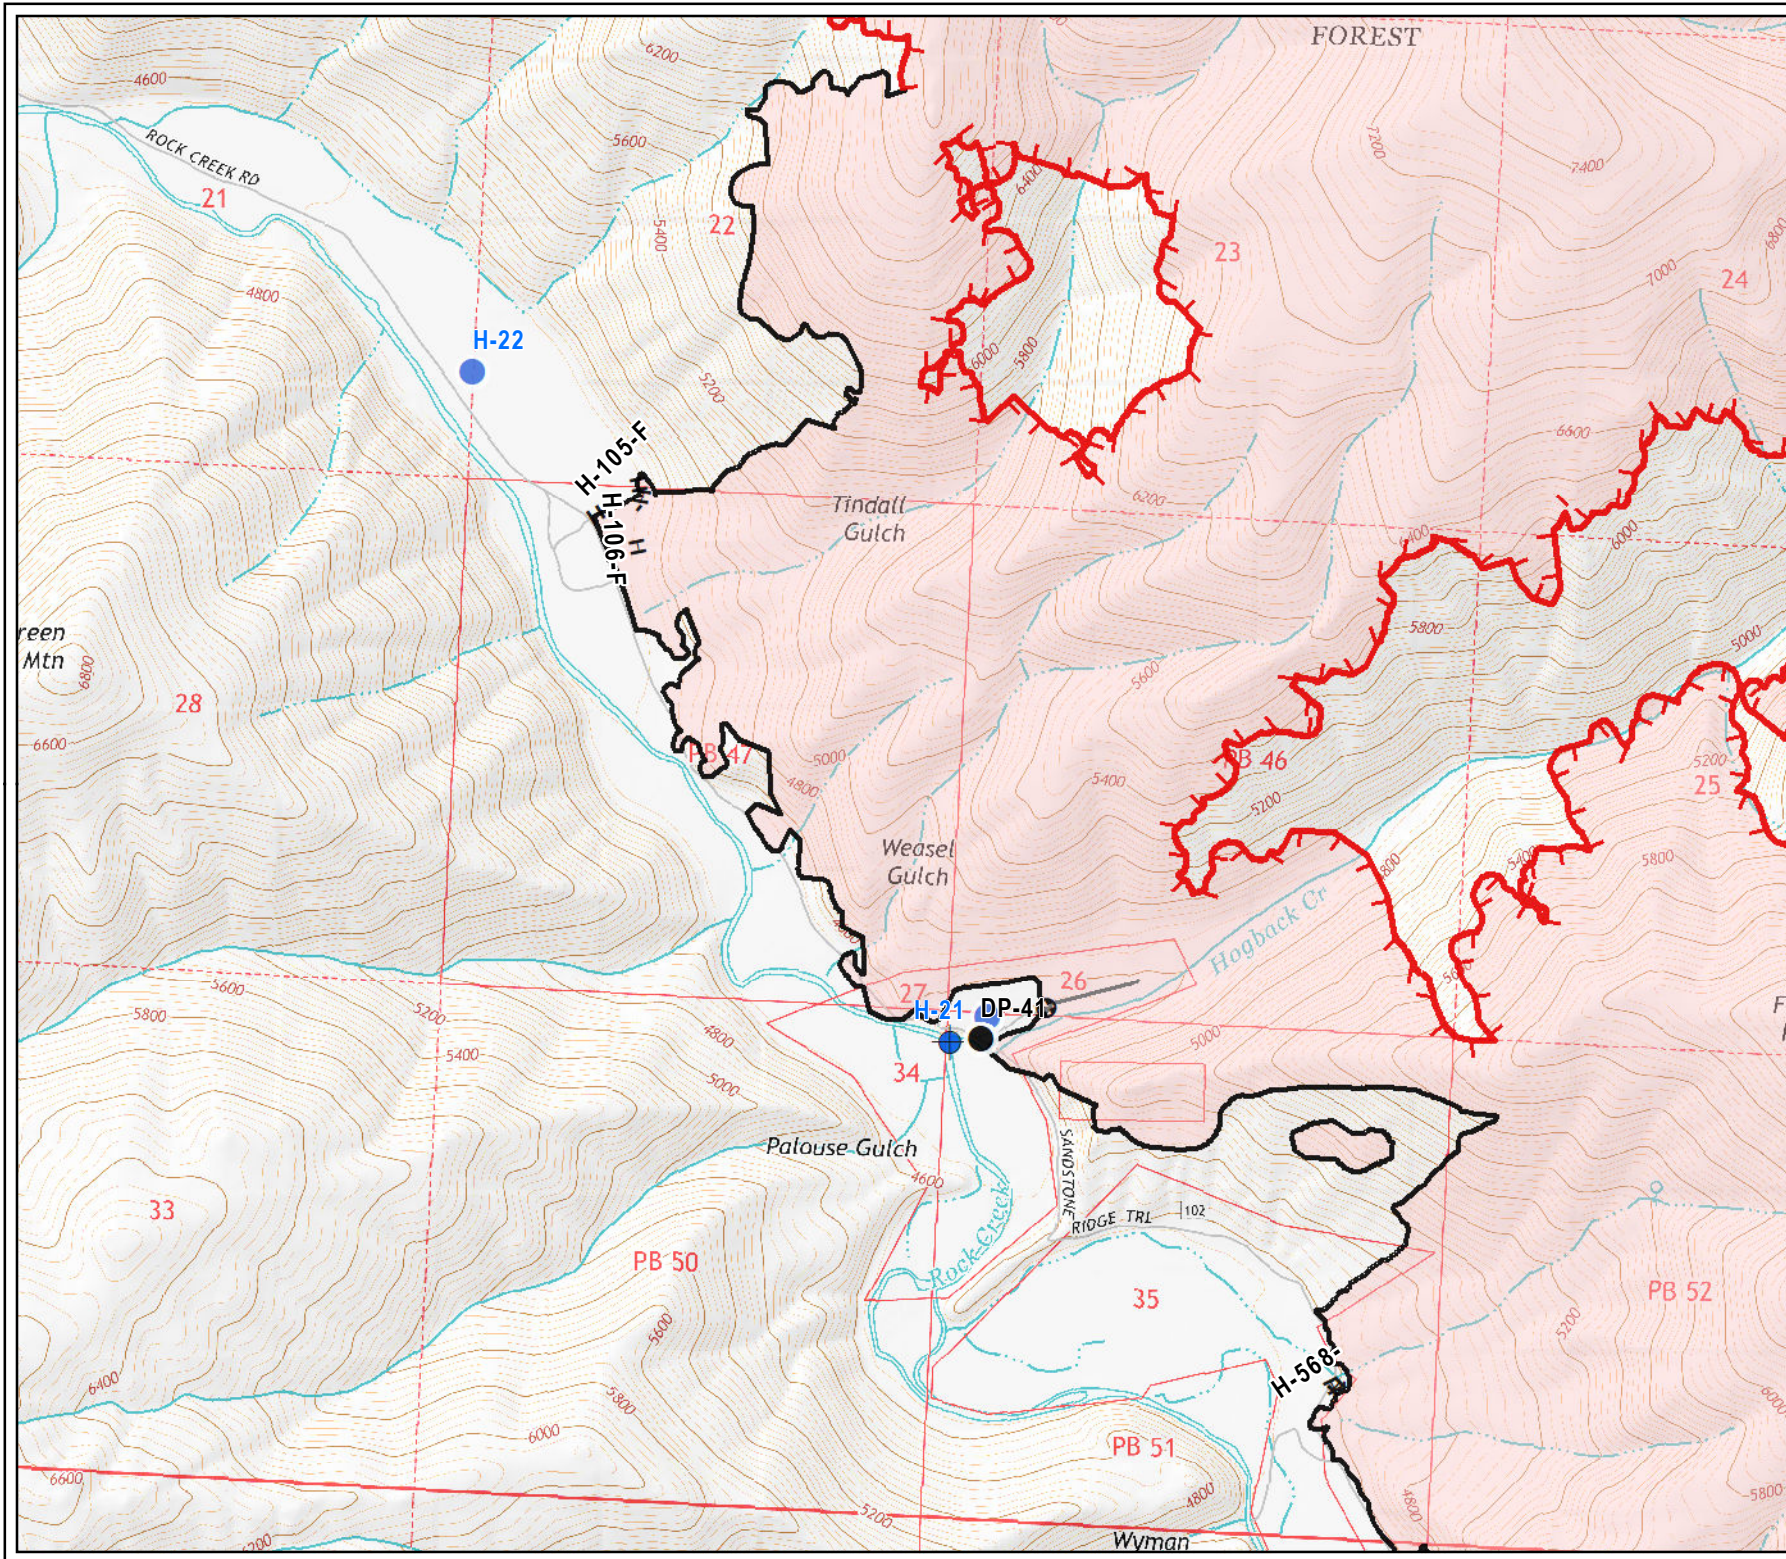

Meyers Sapphire Complex

MT-BDF-002217

Little Hogback Fire

Suppression Repair Map

Map # 12

- Branch
- Division
- Uncontrolled Fire Edge
- Completed Dozer Line
- Road as Completed Line
- Completed Hand Line
- Completed Line
- Other Line
- Unknown Line
- Camp
- Closure
- Drop Point
- Gate
- Helibase
- Helispot
- Incident Command Post
- Landmark
- Photo Point
- Safety Zone
- Logging Decks