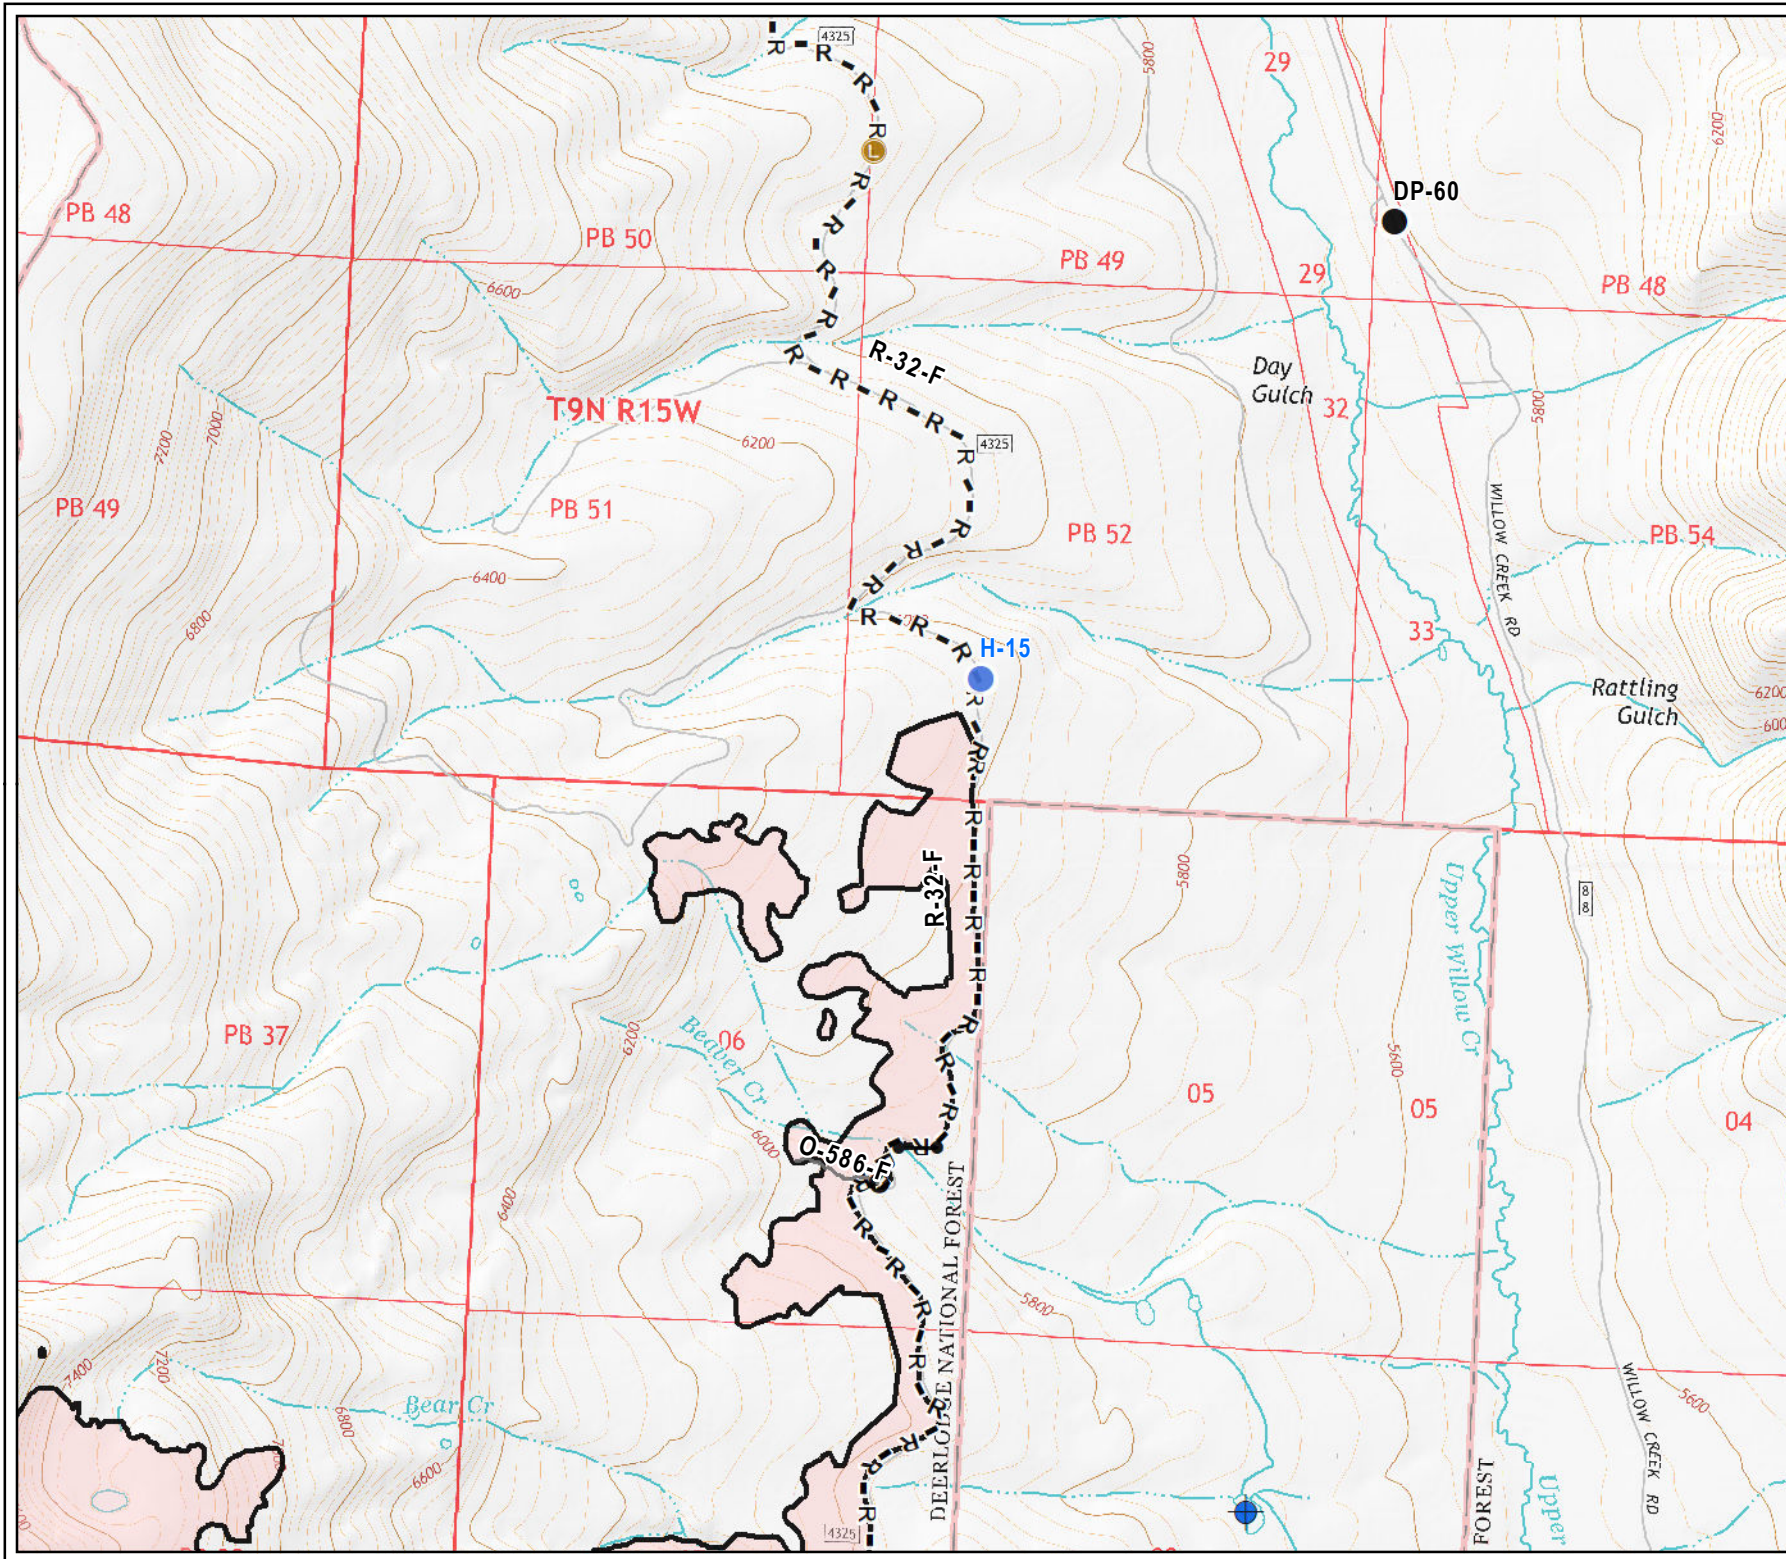

# Meyers Sapphire Complex

MT-BDF-002217

## Little Hogback Fire

## Suppression Repair Map

Map # 2

- Branch
- Division
- Uncontrolled Fire Edge
- Completed Dozer Line
- Road as Completed Line
- Completed Hand Line
- Completed Line
- Other Line
- Unknown Line
- Camp
- Closure
- Drop Point
- Gate
- Helibase
- Helispot
- Incident Command Post
- Landmark
- Photo Point
- Safety Zone
- Logging Decks