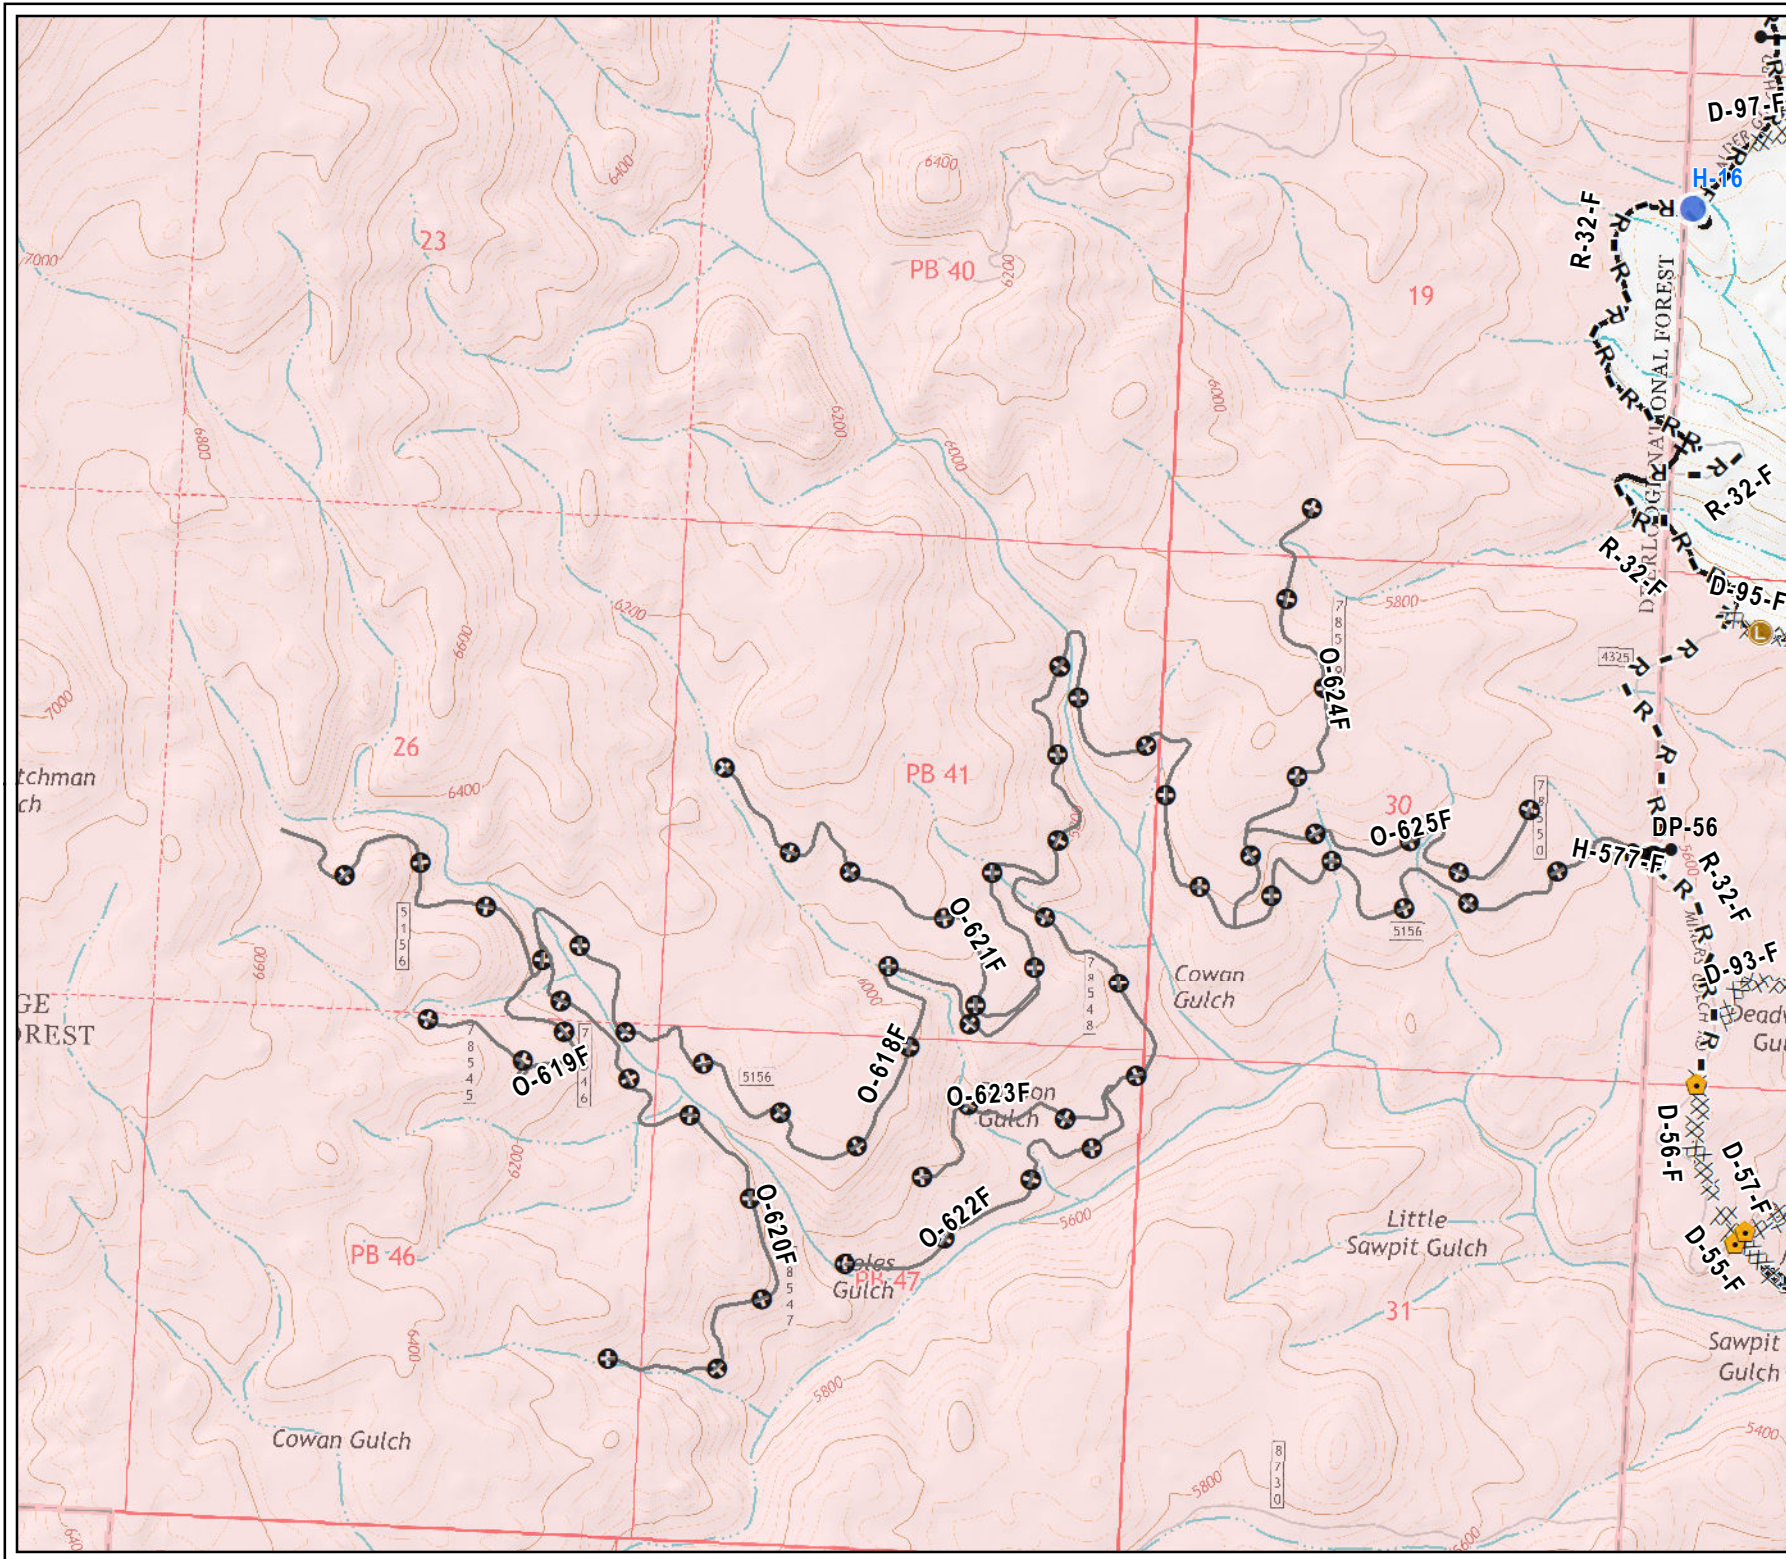

Meyers Sapphire Complex

MT-BDF-002217

Little Hogback Fire

Suppression Repair Map

Map # 4

- Branch
- Division
- Uncontrolled Fire Edge
- Completed Dozer Line
- R-R Road as Completed Line
- H - Completed Hand Line
- Completed Line
- Other Line
- Unknown Line
- Camp
- Closure
- Drop Point
- Gate
- Helibase
- Helispot
- Incident Command Post
- Landmark
- Photo Point
- Safety Zone
- Logging Decks